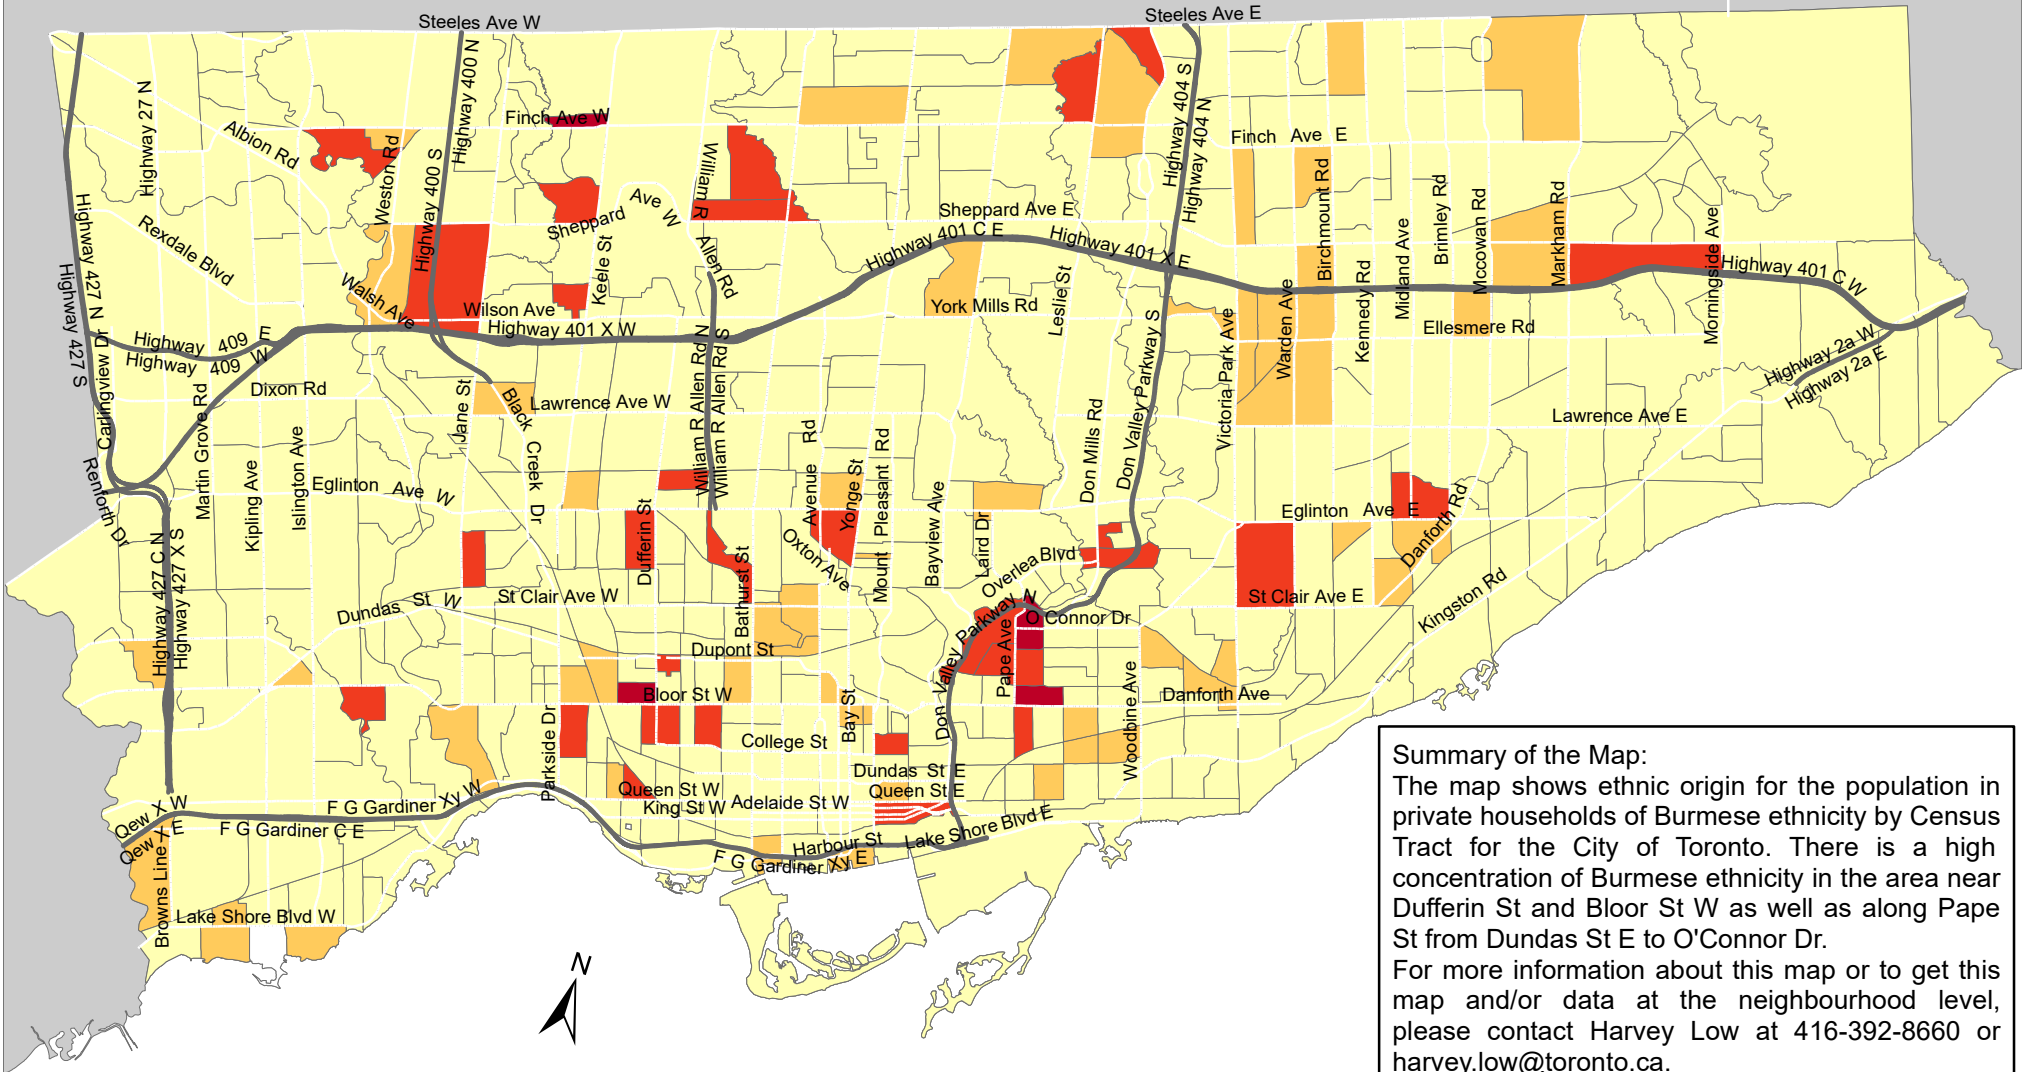

City of Toronto Ethnic Origin - Burmese 2016

Summary of the Map:
 The map shows ethnic origin for the population in private households of Burmese ethnicity by Census Tract for the City of Toronto. There is a high concentration of Burmese ethnicity in the area near Dufferin St and Bloor St W as well as along Pape St from Dundas St E to O'Connor Dr.
 For more information about this map or to get this map and/or data at the neighbourhood level, please contact Harvey Low at 416-392-8660 or harvey.low@toronto.ca.

Ethnic Origin - Burmese

| | | | |
|--|---------|--|------------------------|
| | 0 | | Not available/ No data |
| | 1 - 10 | | Expressway |
| | 11 - 25 | | Major Arterial |
| | 26 - 45 | | |

Source: City of Toronto; Statistics Canada 2016 Census.