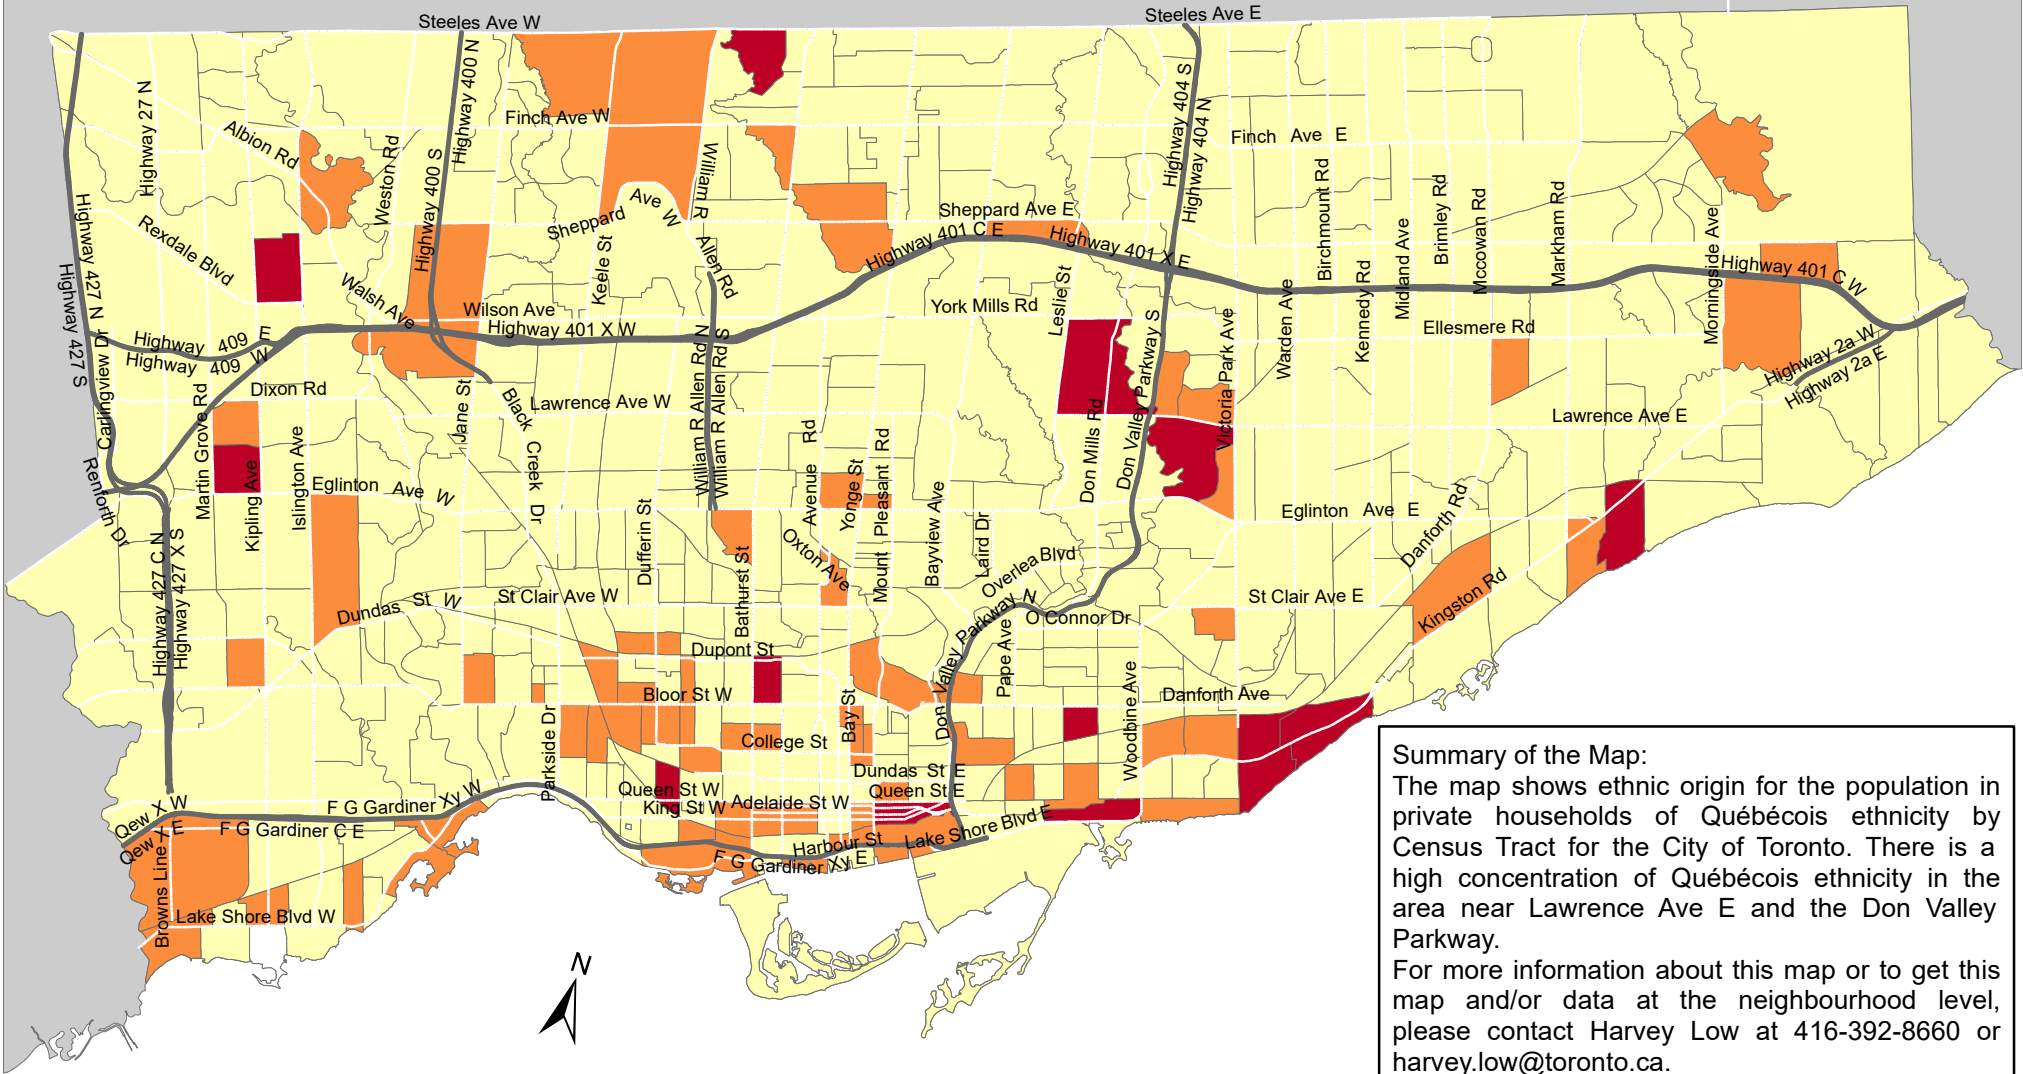

City of Toronto Ethnic Origin - Québécois 2016

Summary of the Map:
 The map shows ethnic origin for the population in private households of Québécois ethnicity by Census Tract for the City of Toronto. There is a high concentration of Québécois ethnicity in the area near Lawrence Ave E and the Don Valley Parkway.
 For more information about this map or to get this map and/or data at the neighbourhood level, please contact Harvey Low at 416-392-8660 or harvey.low@toronto.ca.