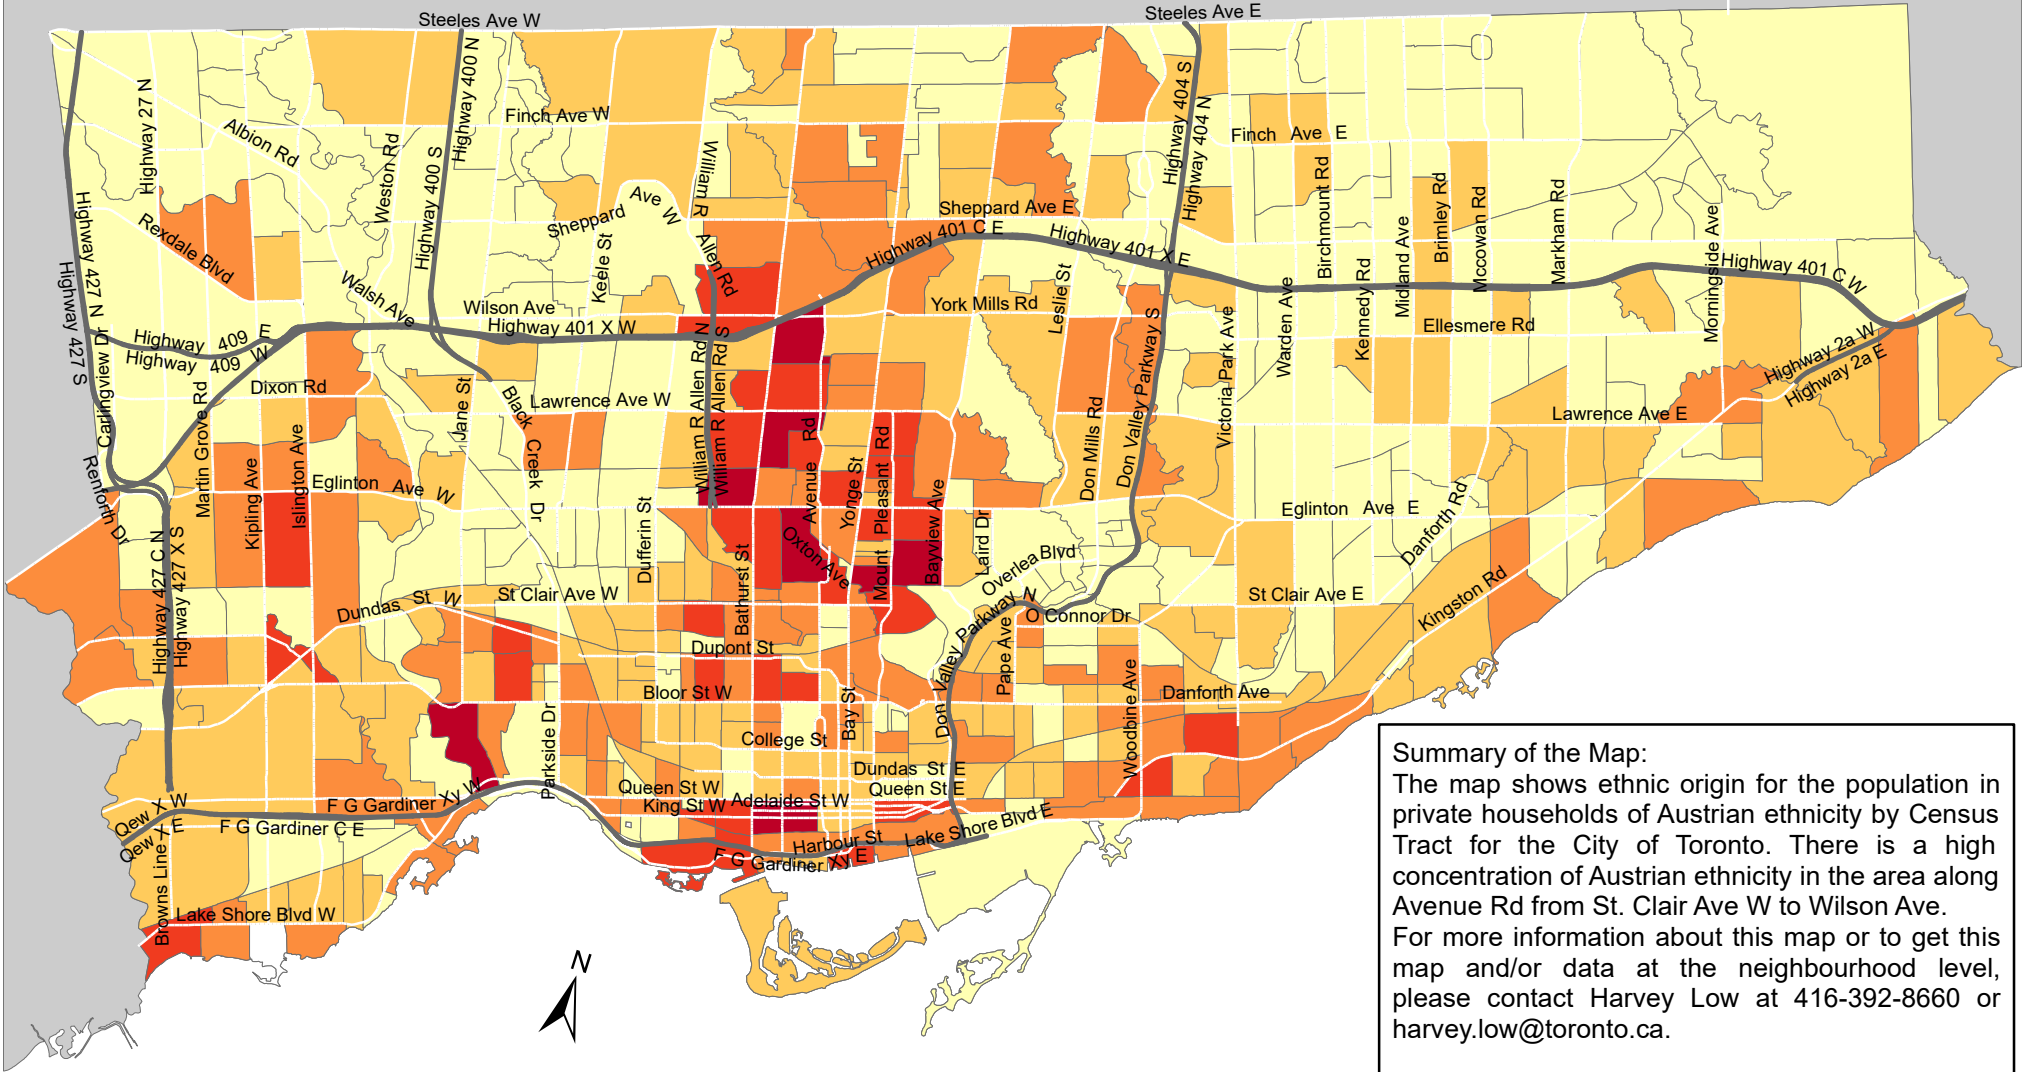

City of Toronto Ethnic Origin - Austrian 2016

Summary of the Map:
 The map shows ethnic origin for the population in private households of Austrian ethnicity by Census Tract for the City of Toronto. There is a high concentration of Austrian ethnicity in the area along Avenue Rd from St. Clair Ave W to Wilson Ave. For more information about this map or to get this map and/or data at the neighbourhood level, please contact Harvey Low at 416-392-8660 or harvey.low@toronto.ca.

Ethnic Origin - Austrian

| | | | |
|--|-----------|--|------------------------|
| | 0 - 15 | | Not available/ No data |
| | 16 - 40 | | Expressway |
| | 41 - 75 | | Major Arterial |
| | 76 - 120 | | |
| | 121 - 205 | | |