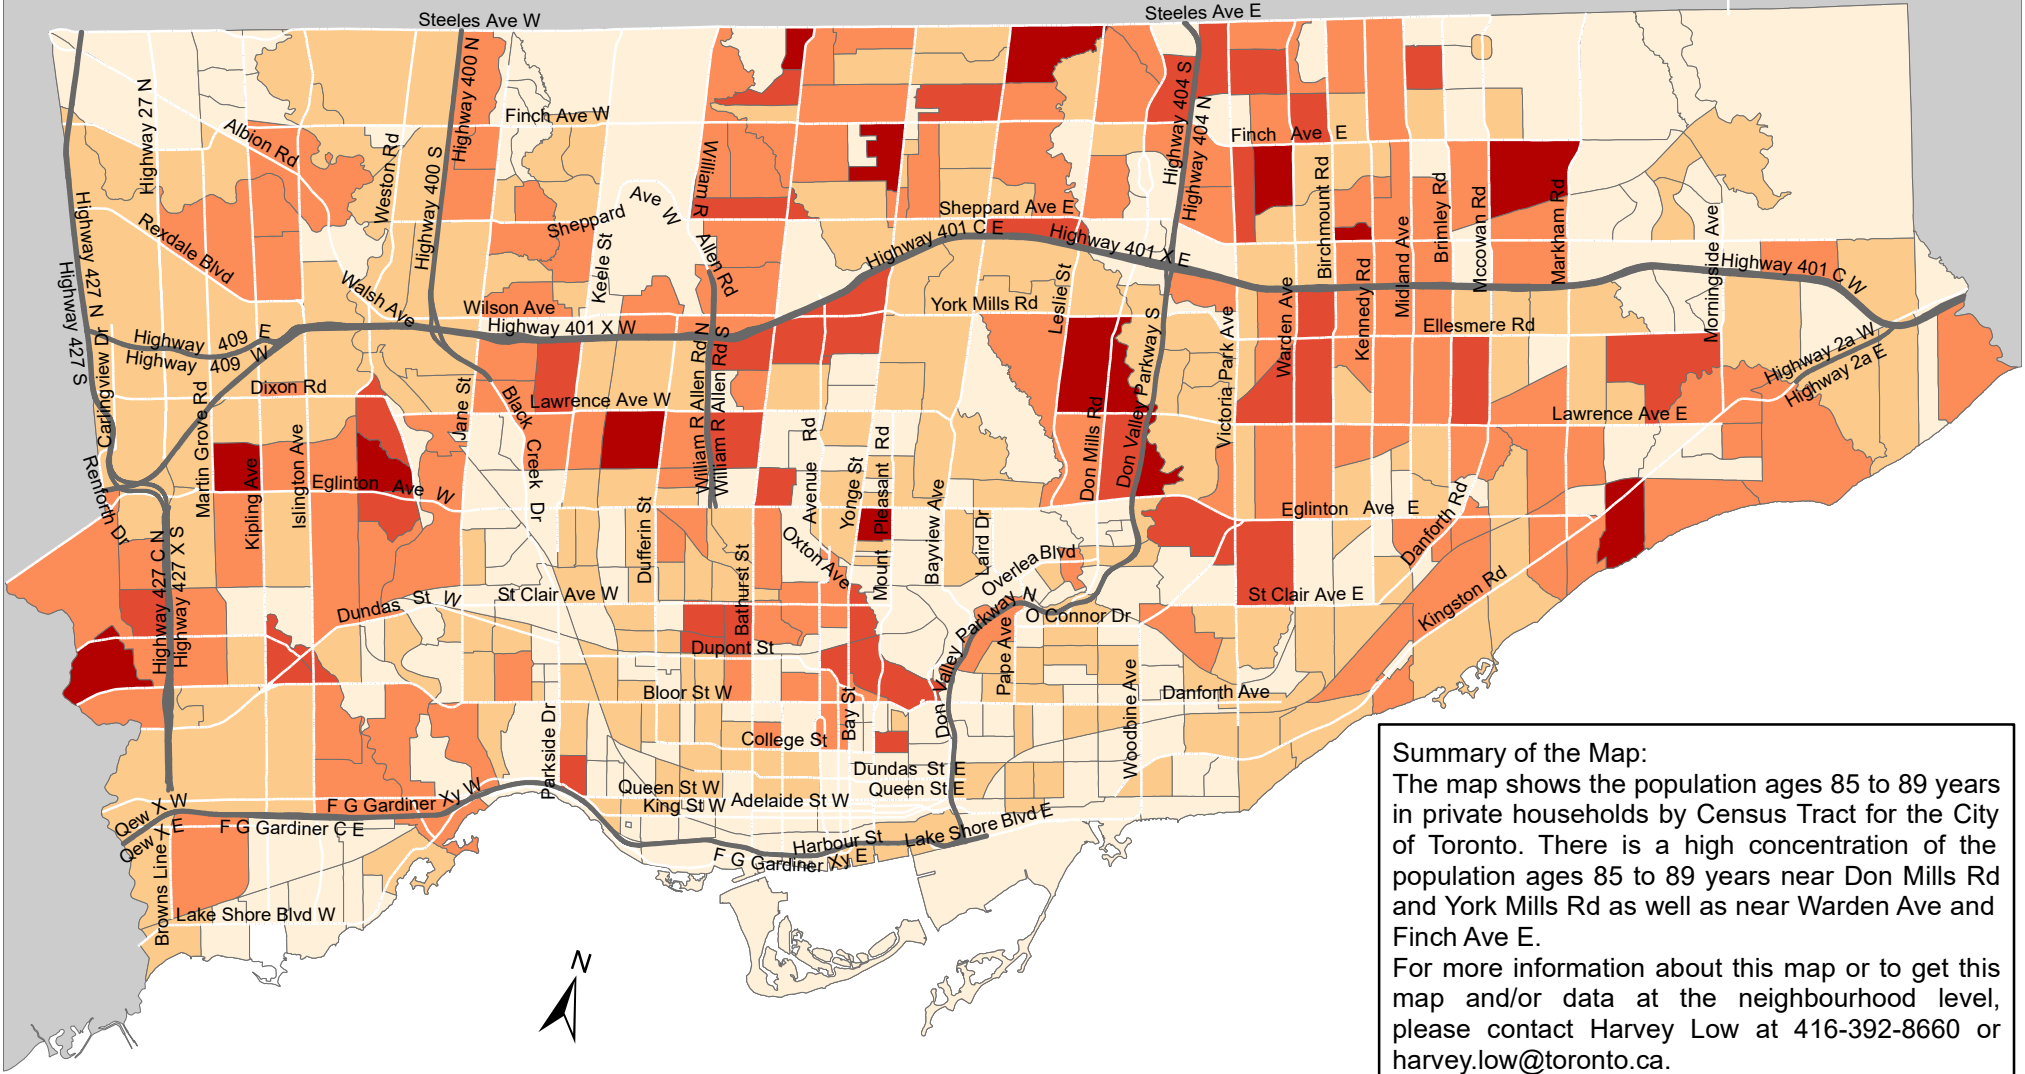

# City of Toronto Population - Population 85 to 89 Years 2016

**Summary of the Map:**  
 The map shows the population ages 85 to 89 years in private households by Census Tract for the City of Toronto. There is a high concentration of the population ages 85 to 89 years near Don Mills Rd and York Mills Rd as well as near Warden Ave and Finch Ave E.  
 For more information about this map or to get this map and/or data at the neighbourhood level, please contact Harvey Low at 416-392-8660 or [harvey.low@toronto.ca](mailto:harvey.low@toronto.ca).

**Population 85 to 89 Years**

	0 - 45		Not available/ No data
	46 - 85		Expressway
	86 - 135		Major Arterial
	136 - 205		
	206 - 290		

Source: City of Toronto;  
 Statistics Canada 2016 Census.

Copyright © 2018 City of Toronto. All Rights Reserved.  
 Published: May 2018.