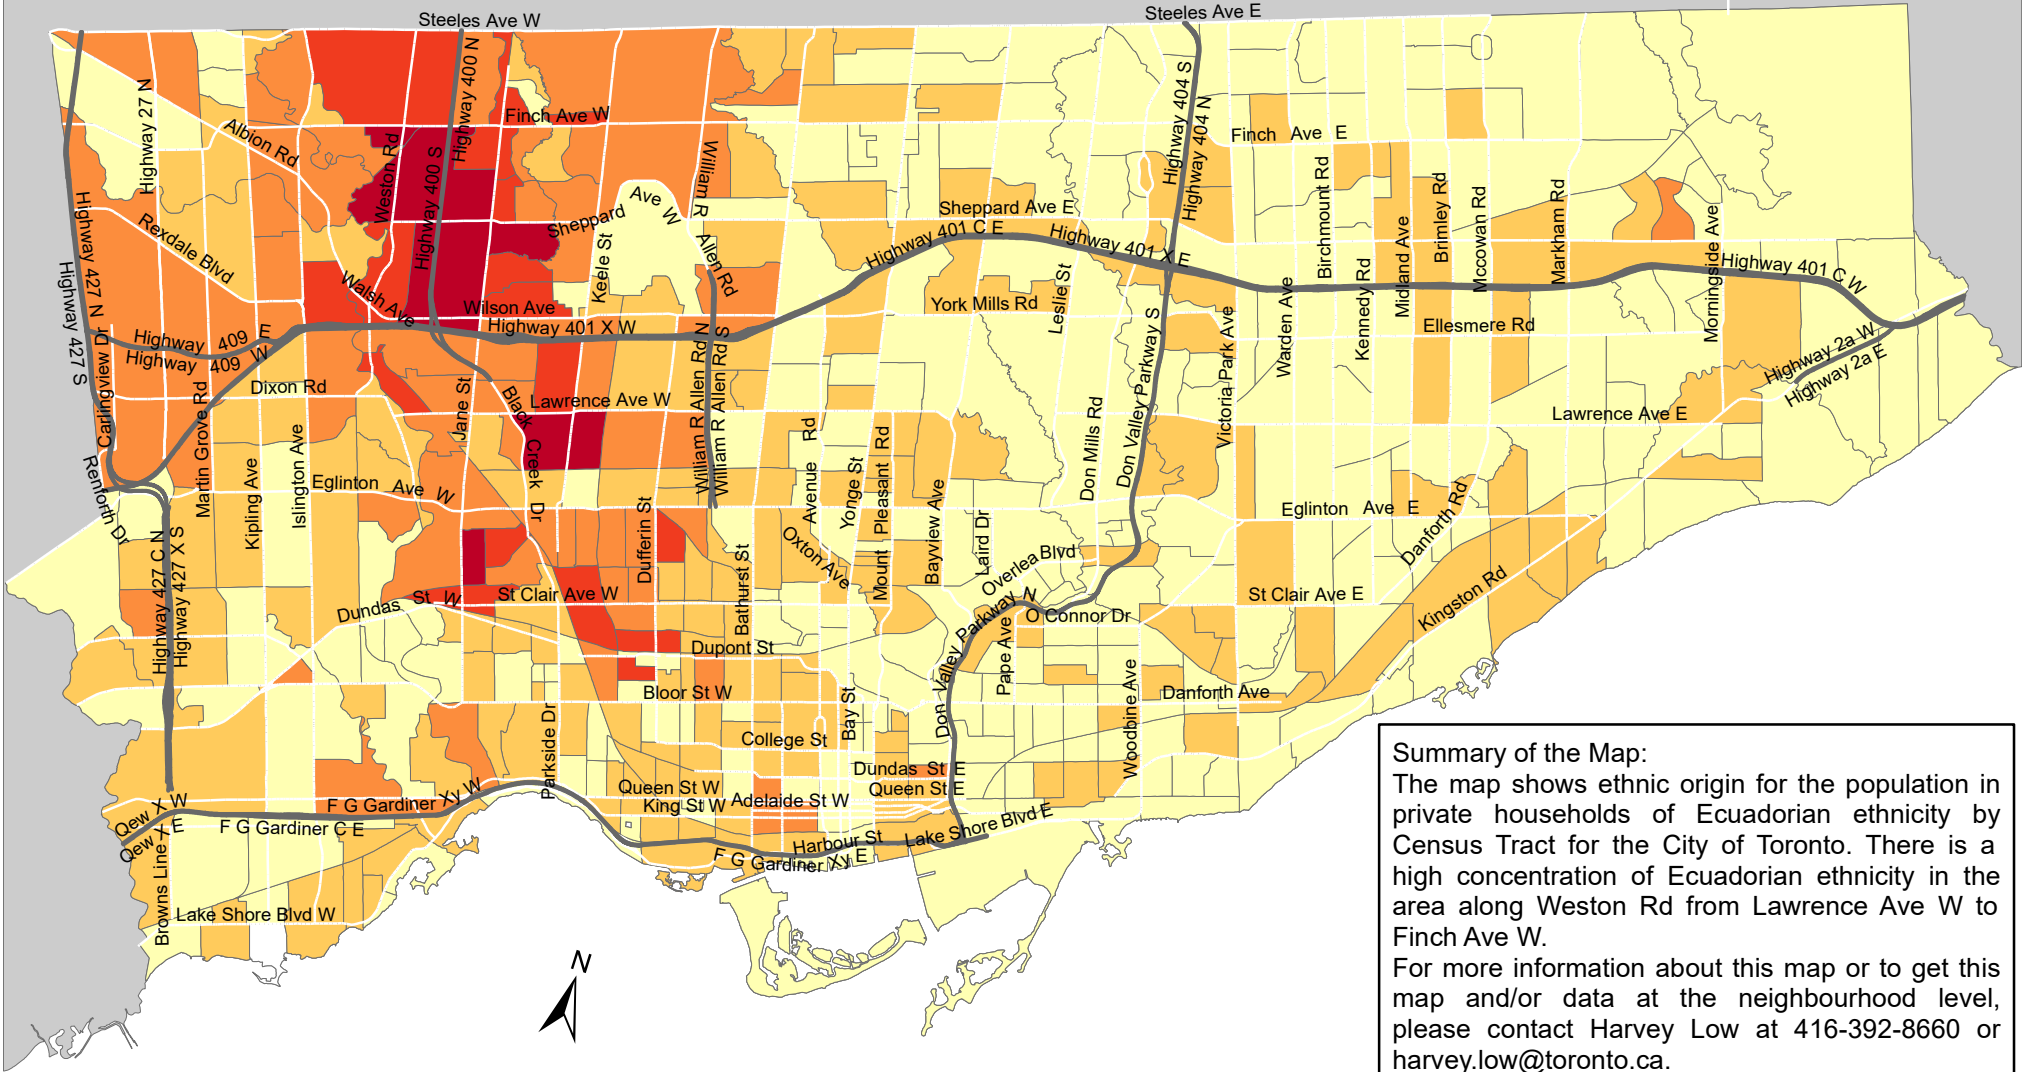

# City of Toronto Ethnic Origin - Ecuadorian 2016

**Summary of the Map:**  
 The map shows ethnic origin for the population in private households of Ecuadorian ethnicity by Census Tract for the City of Toronto. There is a high concentration of Ecuadorian ethnicity in the area along Weston Rd from Lawrence Ave W to Finch Ave W.  
 For more information about this map or to get this map and/or data at the neighbourhood level, please contact Harvey Low at 416-392-8660 or [harvey.low@toronto.ca](mailto:harvey.low@toronto.ca).

## Ethnic Origin - Ecuadorian

- Not available/ No data
- Expressway
- Major Arterial

Source: City of Toronto;  
 Statistics Canada 2016 Census.

Copyright © 2018 City of Toronto. All Rights Reserved.  
 Published: May 2018.