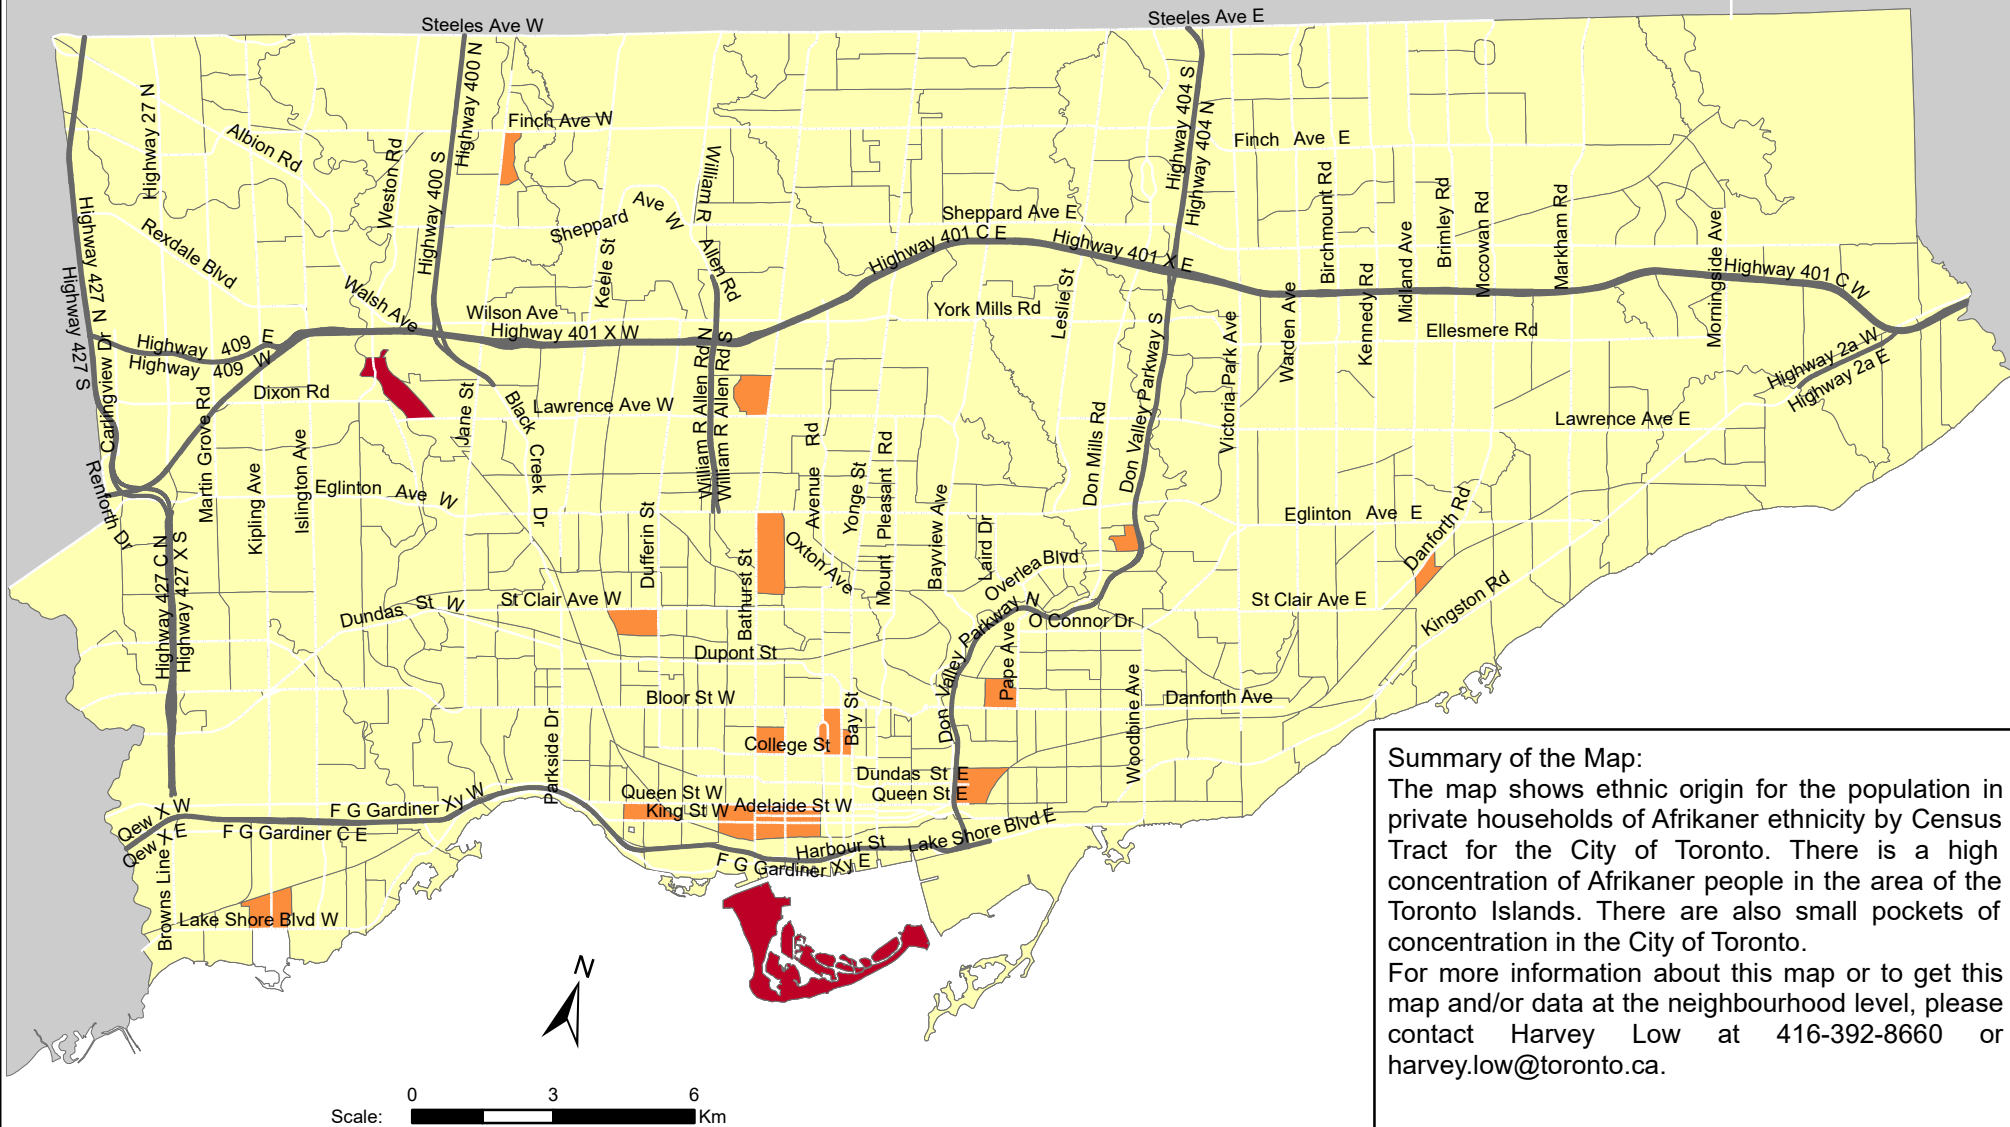

# City of Toronto Ethnic Origin - Afrikaner 2016

**Summary of the Map:**  
 The map shows ethnic origin for the population in private households of Afrikaner ethnicity by Census Tract for the City of Toronto. There is a high concentration of Afrikaner people in the area of the Toronto Islands. There are also small pockets of concentration in the City of Toronto.  
 For more information about this map or to get this map and/or data at the neighbourhood level, please contact Harvey Low at 416-392-8660 or [harvey.low@toronto.ca](mailto:harvey.low@toronto.ca).

## Ethnic Origin - Afrikaner

- Not available/ No data
- Expressway
- Major Arterial

Source: City of Toronto;  
 Statistics Canada 2016 Census.

Copyright © 2018 City of Toronto. All Rights Reserved.  
 Published: May 2018.