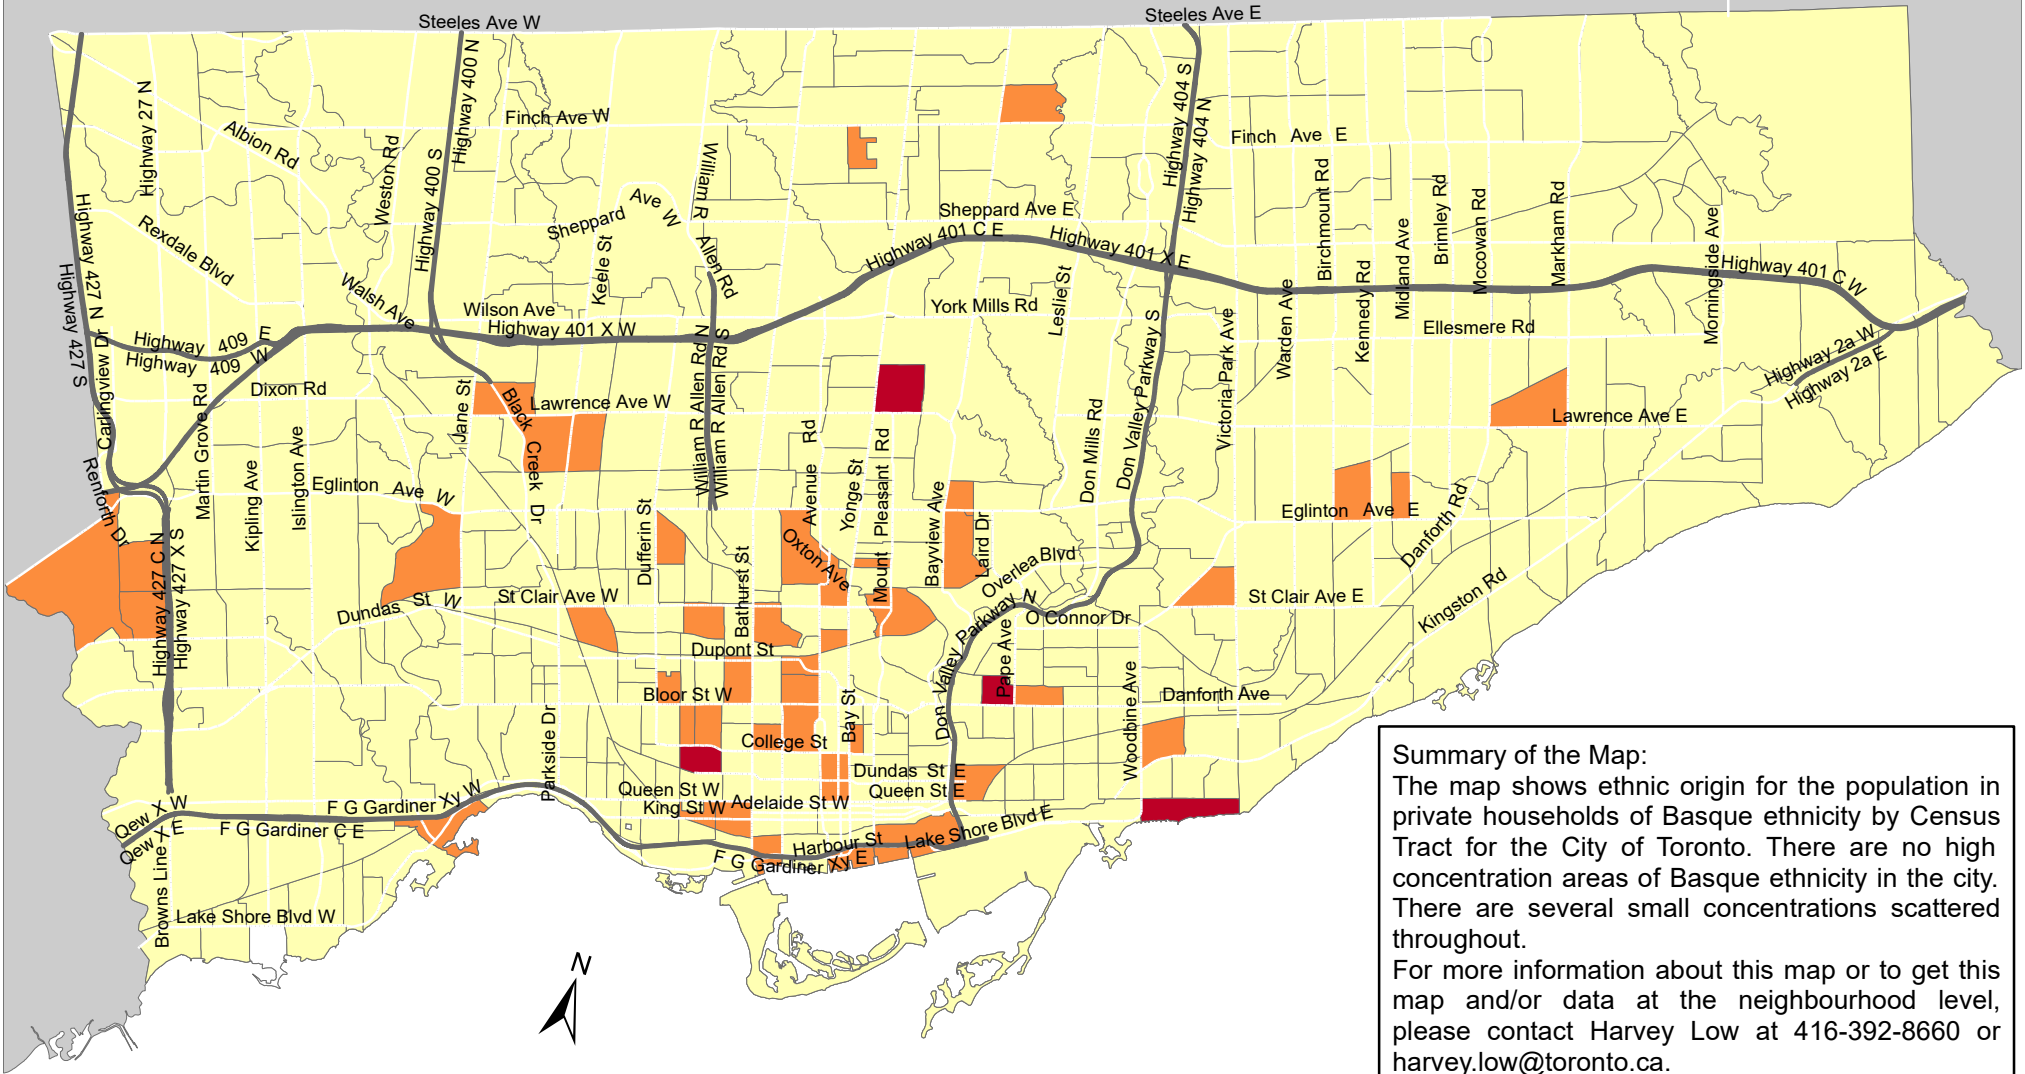

City of Toronto Ethnic Origin - Basque 2016

Summary of the Map:
 The map shows ethnic origin for the population in private households of Basque ethnicity by Census Tract for the City of Toronto. There are no high concentration areas of Basque ethnicity in the city. There are several small concentrations scattered throughout.
 For more information about this map or to get this map and/or data at the neighbourhood level, please contact Harvey Low at 416-392-8660 or harvey.low@toronto.ca.