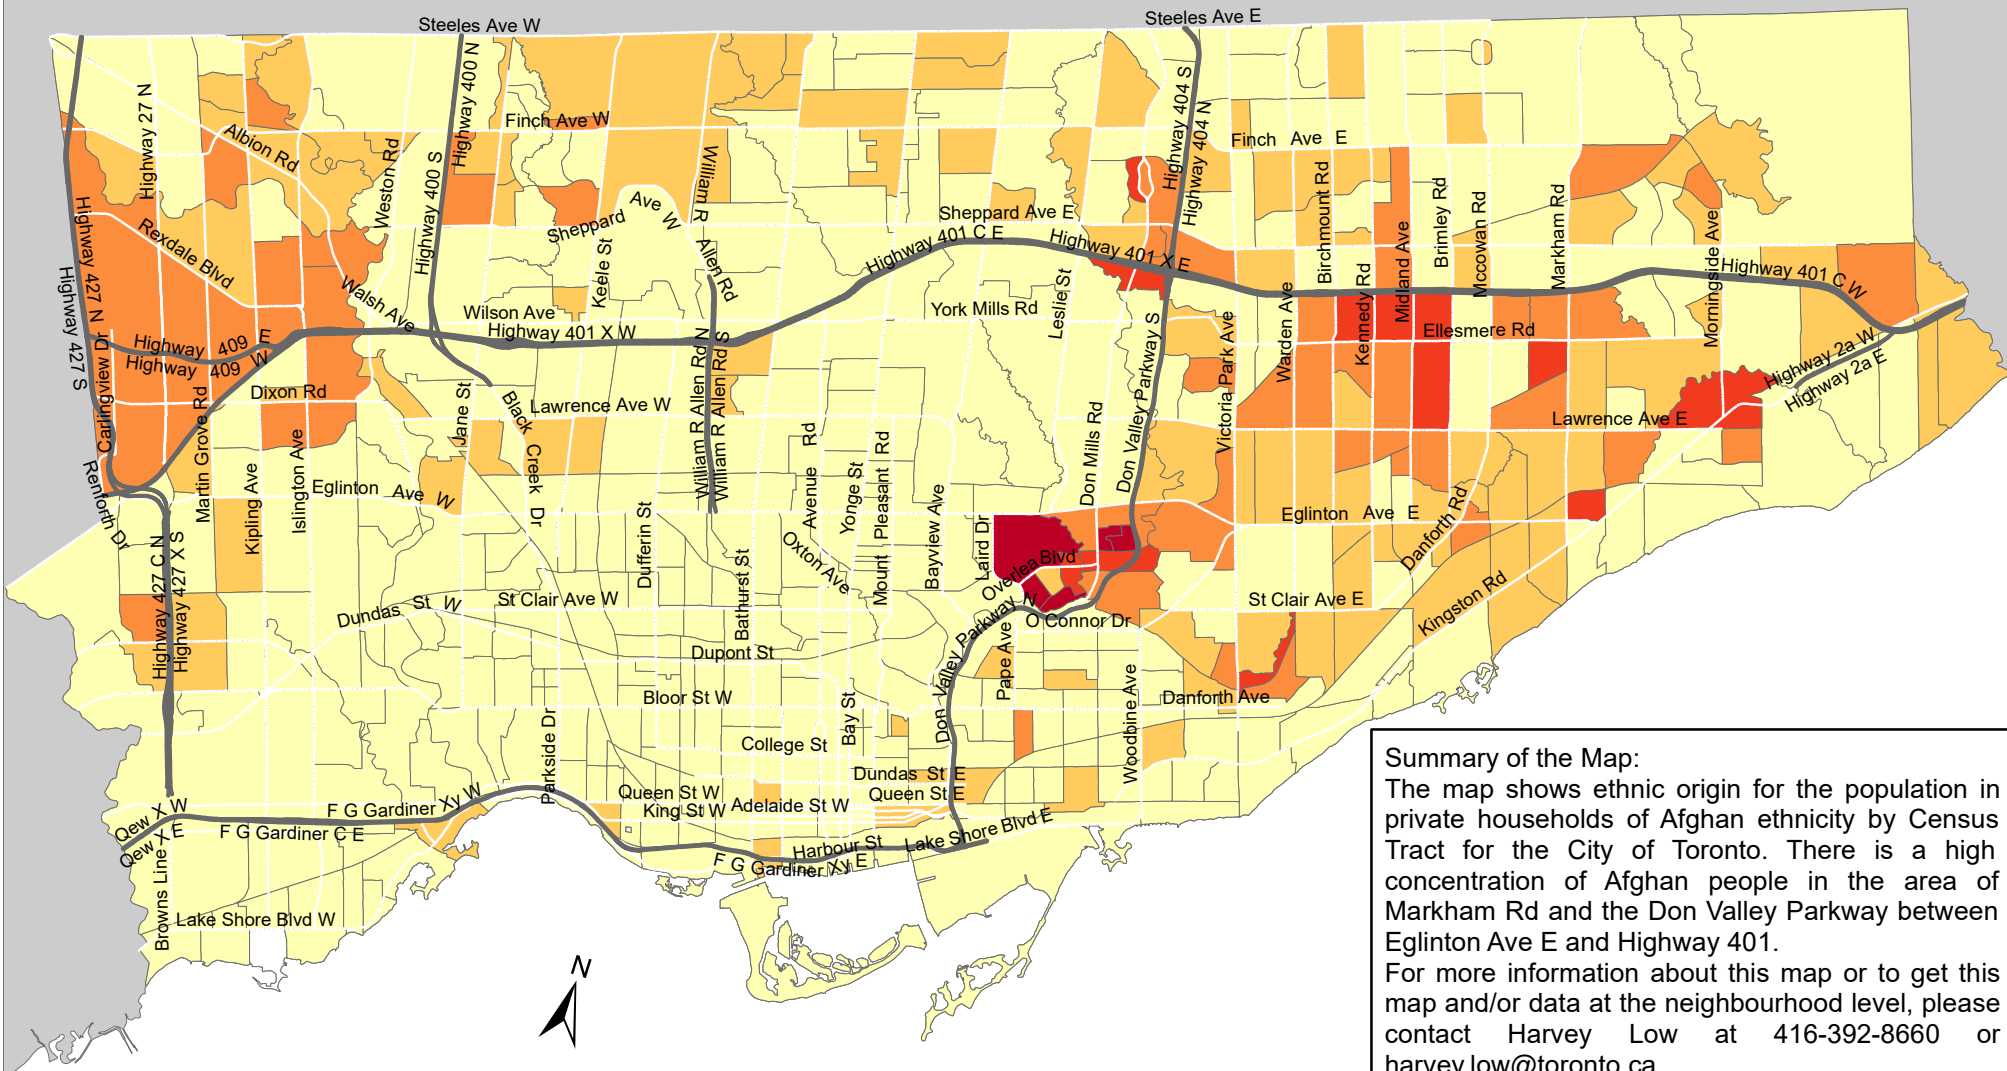

City of Toronto Ethnic Origin - Afghan 2016

Summary of the Map:
 The map shows ethnic origin for the population in private households of Afghan ethnicity by Census Tract for the City of Toronto. There is a high concentration of Afghan people in the area of Markham Rd and the Don Valley Parkway between Eglinton Ave E and Highway 401.
 For more information about this map or to get this map and/or data at the neighbourhood level, please contact Harvey Low at 416-392-8660 or harvey.low@toronto.ca.

Ethnic Origin - Afghan	
 0 - 30	 Not available/ No data
 31 - 105	 Expressway
 106 - 240	 Major Arterial
 241 - 450	
 451 - 850	

Source: City of Toronto; Statistics Canada 2016 Census.
 Copyright © 2018 City of Toronto. All Rights Reserved. Published: May 2018.
 Prepared by: Social Research and Analysis Unit. Contact: spar@toronto.ca.
 N.I.E = Not included elsewhere
 N.O.S = Not otherwise specified