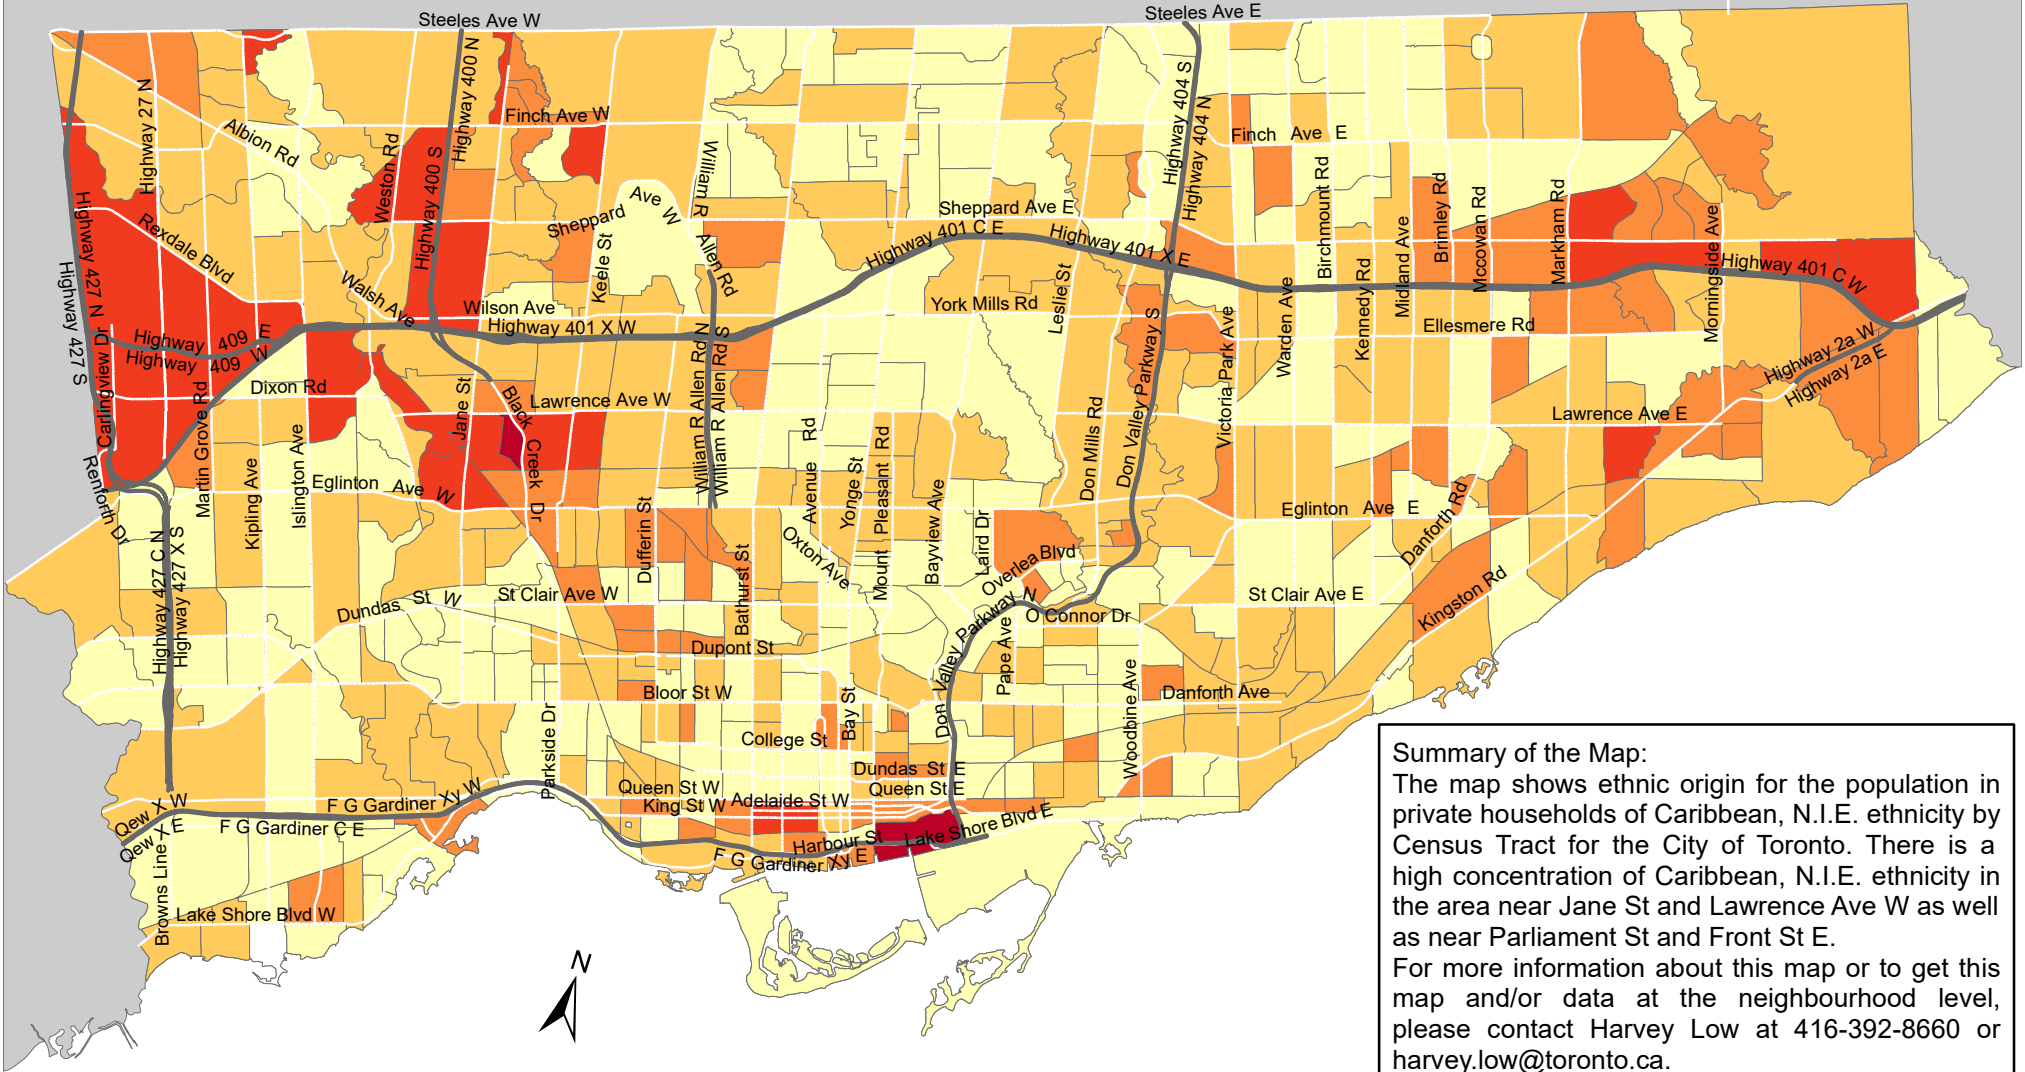

# City of Toronto Ethnic Origin - Caribbean, N.I.E. 2016

**Summary of the Map:**  
 The map shows ethnic origin for the population in private households of Caribbean, N.I.E. ethnicity by Census Tract for the City of Toronto. There is a high concentration of Caribbean, N.I.E. ethnicity in the area near Jane St and Lawrence Ave W as well as near Parliament St and Front St E.  
 For more information about this map or to get this map and/or data at the neighbourhood level, please contact Harvey Low at 416-392-8660 or [harvey.low@toronto.ca](mailto:harvey.low@toronto.ca).