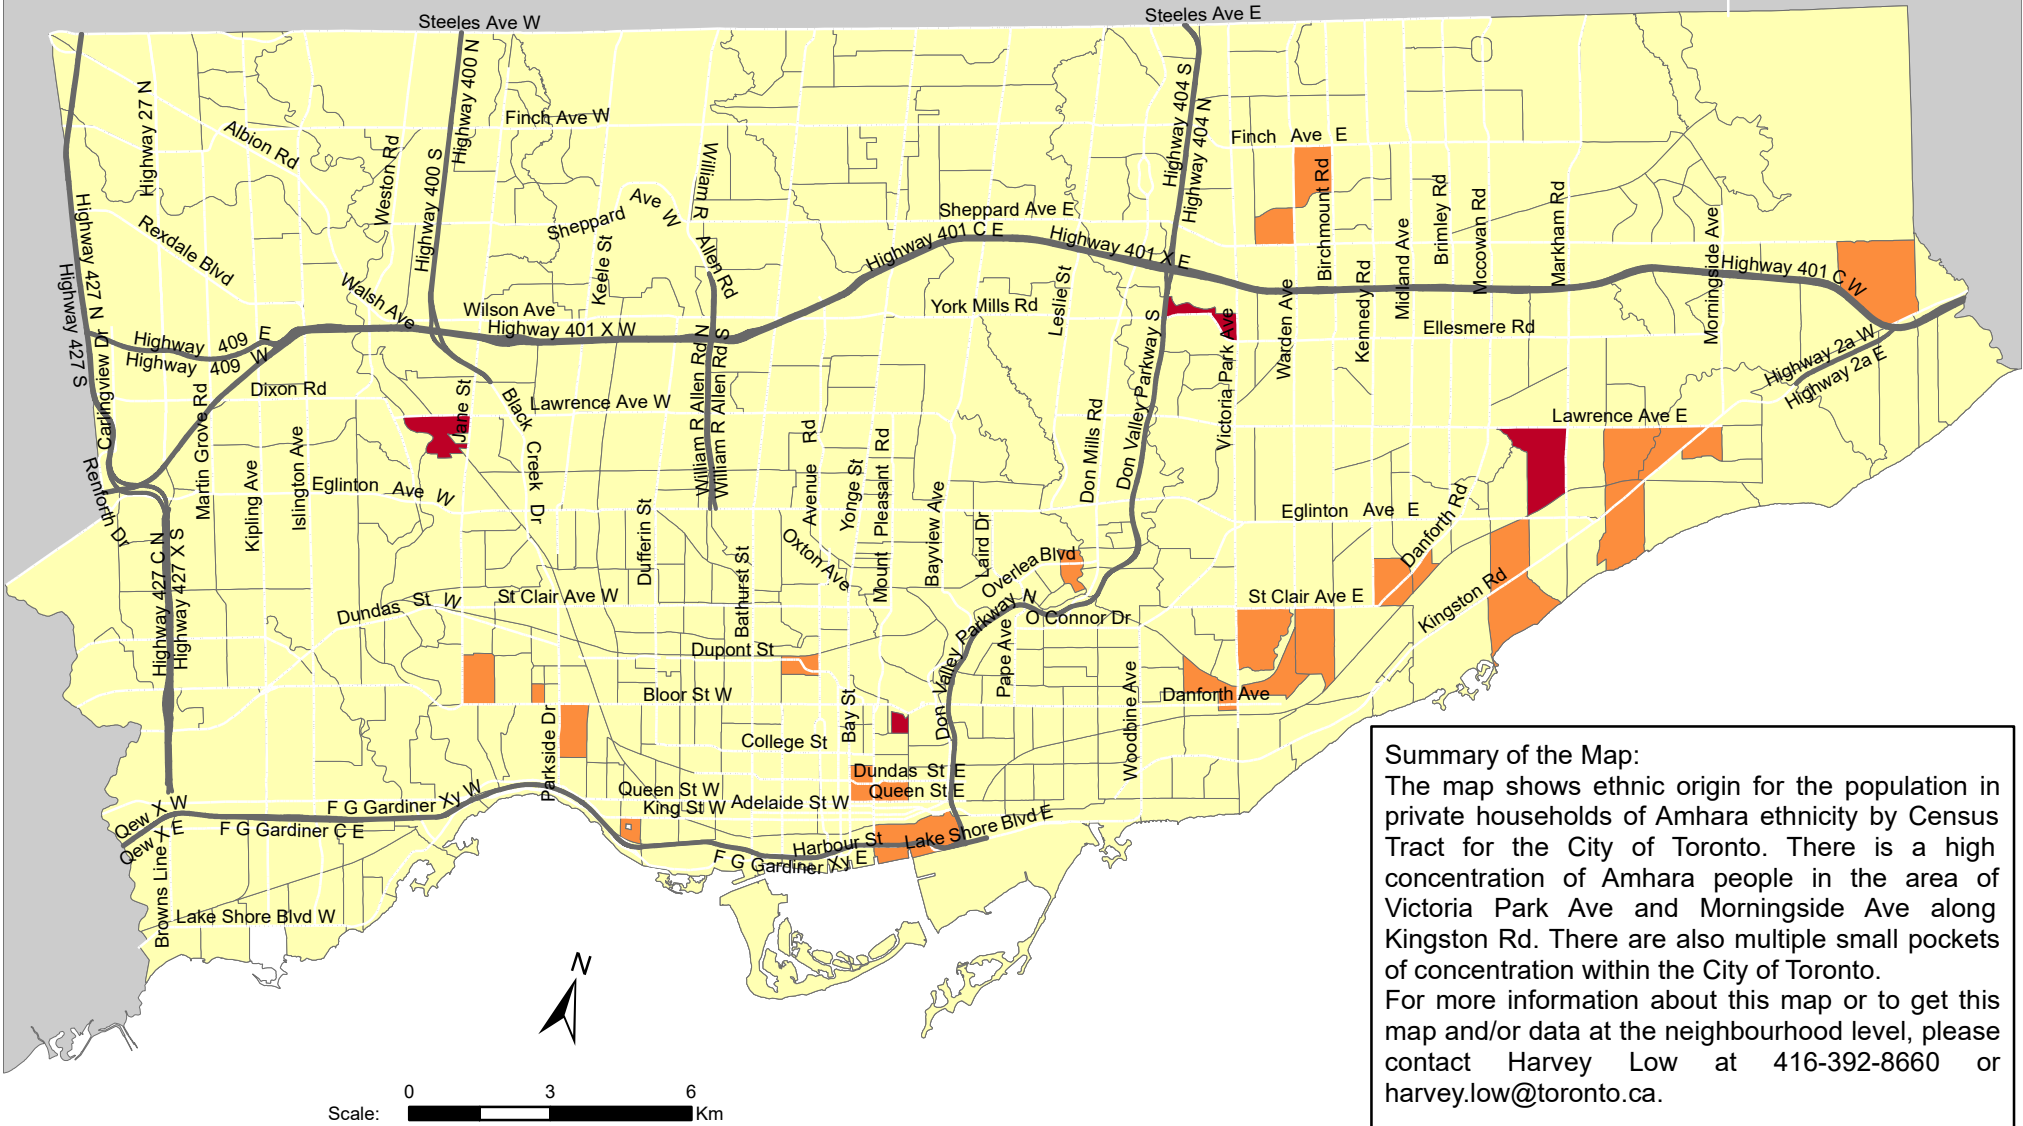

City of Toronto Ethnic Origin - Amhara 2016

Summary of the Map:
 The map shows ethnic origin for the population in private households of Amhara ethnicity by Census Tract for the City of Toronto. There is a high concentration of Amhara people in the area of Victoria Park Ave and Morningside Ave along Kingston Rd. There are also multiple small pockets of concentration within the City of Toronto. For more information about this map or to get this map and/or data at the neighbourhood level, please contact Harvey Low at 416-392-8660 or harvey.low@toronto.ca.

Ethnic Origin - Amhara

- 0
- 1 - 15
- 16 - 30

- Not available/ No data
- Expressway
- Major Arterial

Source: City of Toronto;
 Statistics Canada 2016 Census.

Copyright © 2018 City of Toronto. All Rights Reserved.
 Published: May 2018.