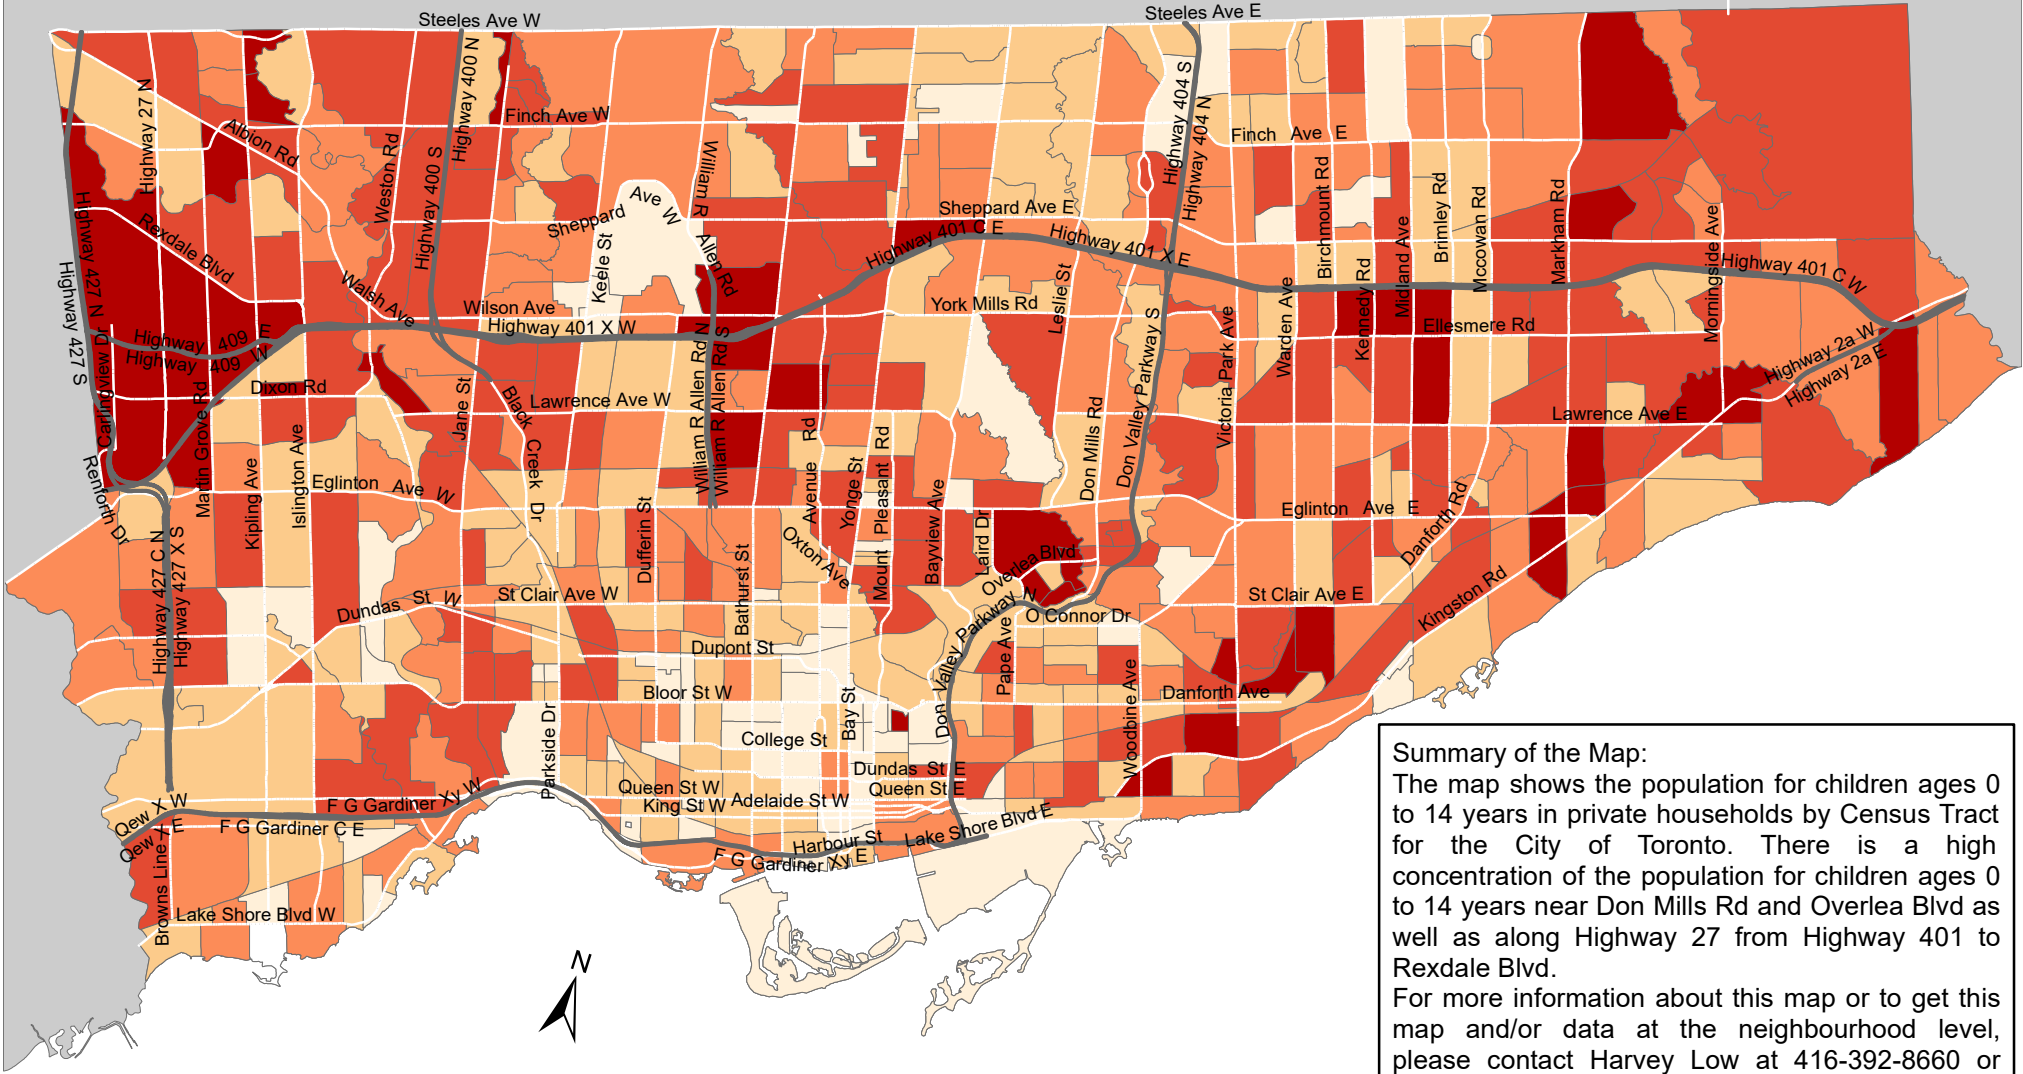

City of Toronto Population - Child 0 to 14 Years 2016

Summary of the Map:
 The map shows the population for children ages 0 to 14 years in private households by Census Tract for the City of Toronto. There is a high concentration of the population for children ages 0 to 14 years near Don Mills Rd and Overlea Blvd as well as along Highway 27 from Highway 401 to Rexdale Blvd.
 For more information about this map or to get this map and/or data at the neighbourhood level, please contact Harvey Low at 416-392-8660 or harvey.low@toronto.ca.

Child 0 to 14 Years

	0 - 350		Not available/ No data
	351 - 615		Expressway
	616 - 880		Major Arterial
	881 - 1,270		
	1,271 - 1,935		

Source: City of Toronto;
 Statistics Canada 2016 Census.

Copyright © 2018 City of Toronto. All Rights Reserved.
 Published: May 2018.