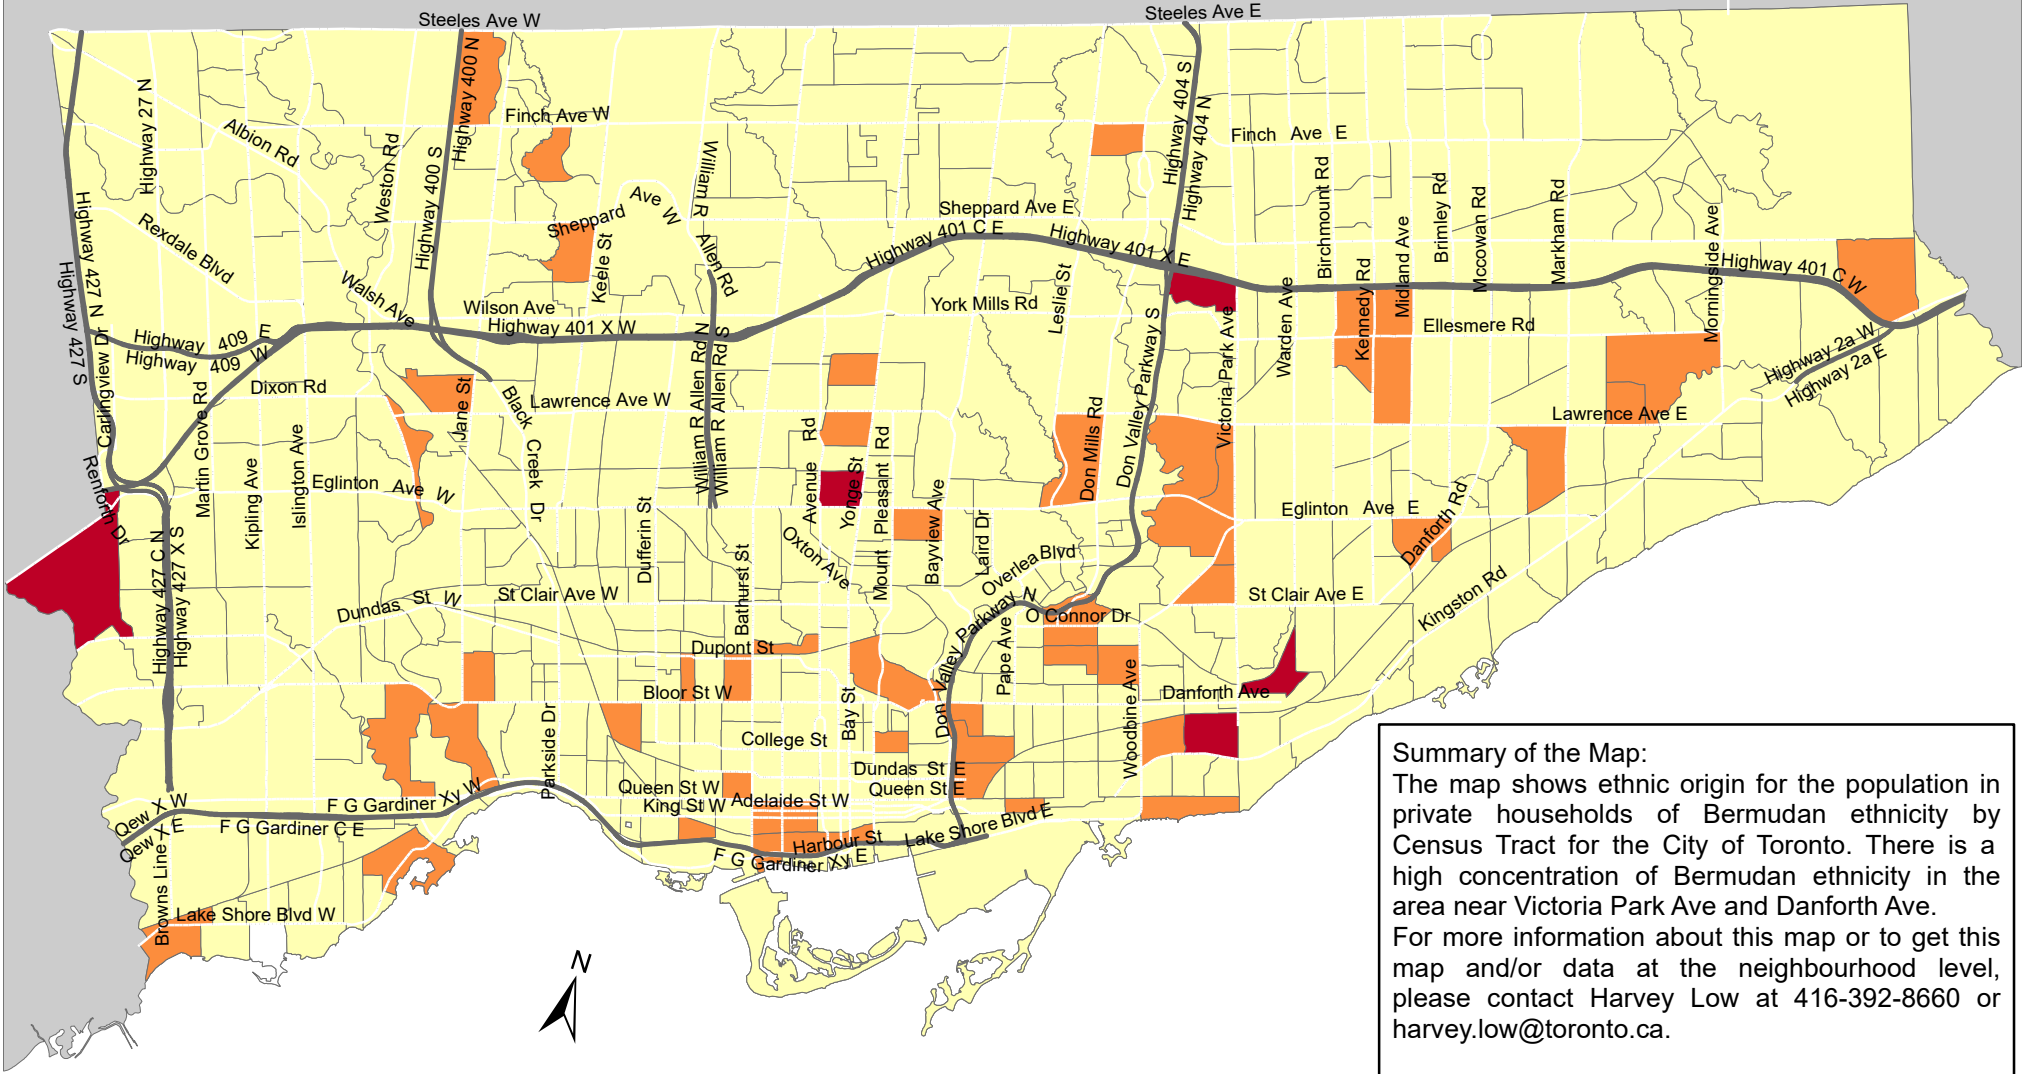

City of Toronto Ethnic Origin - Bermudan 2016

Summary of the Map:
 The map shows ethnic origin for the population in private households of Bermudan ethnicity by Census Tract for the City of Toronto. There is a high concentration of Bermudan ethnicity in the area near Victoria Park Ave and Danforth Ave. For more information about this map or to get this map and/or data at the neighbourhood level, please contact Harvey Low at 416-392-8660 or harvey.low@toronto.ca.