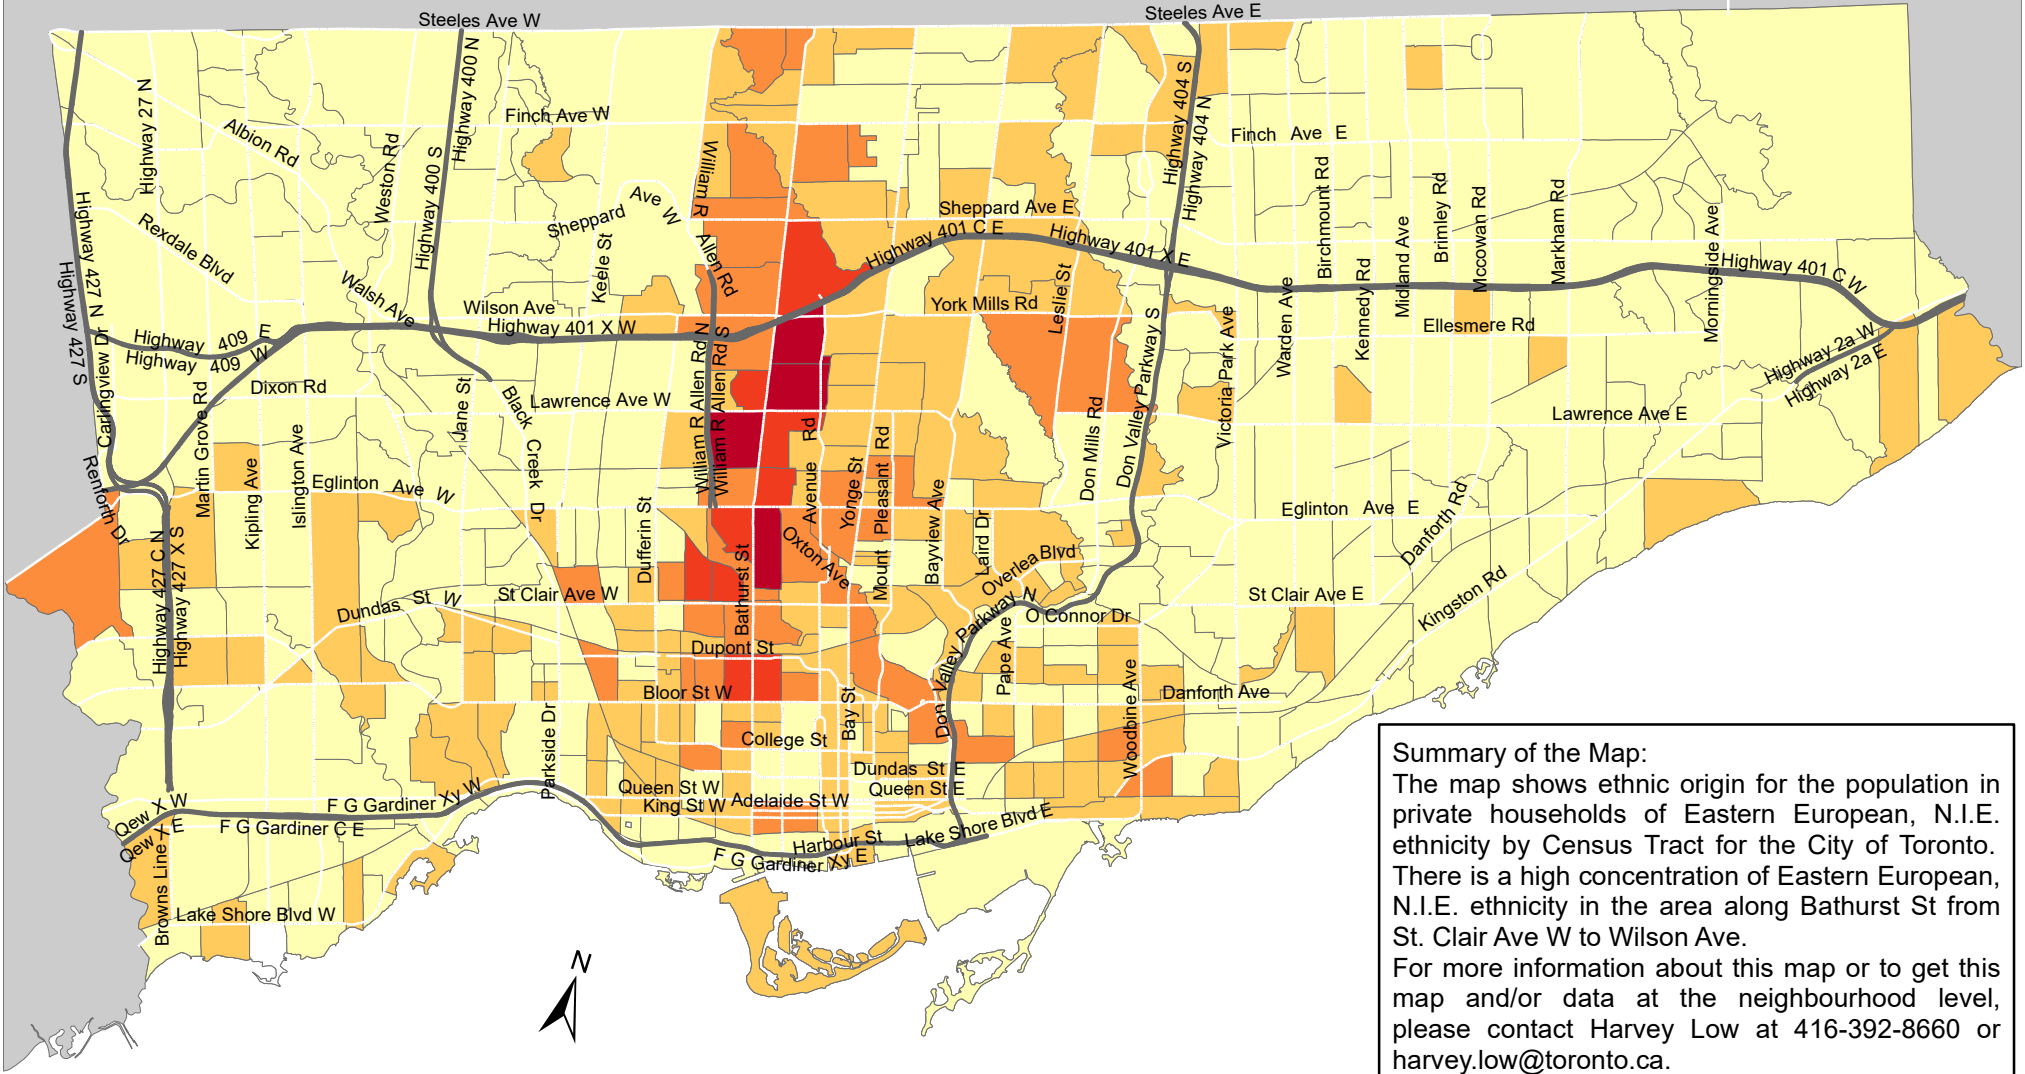

City of Toronto Ethnic Origin - Eastern European, N.I.E. 2016

Summary of the Map:
 The map shows ethnic origin for the population in private households of Eastern European, N.I.E. ethnicity by Census Tract for the City of Toronto. There is a high concentration of Eastern European, N.I.E. ethnicity in the area along Bathurst St from St. Clair Ave W to Wilson Ave. For more information about this map or to get this map and/or data at the neighbourhood level, please contact Harvey Low at 416-392-8660 or harvey.low@toronto.ca.