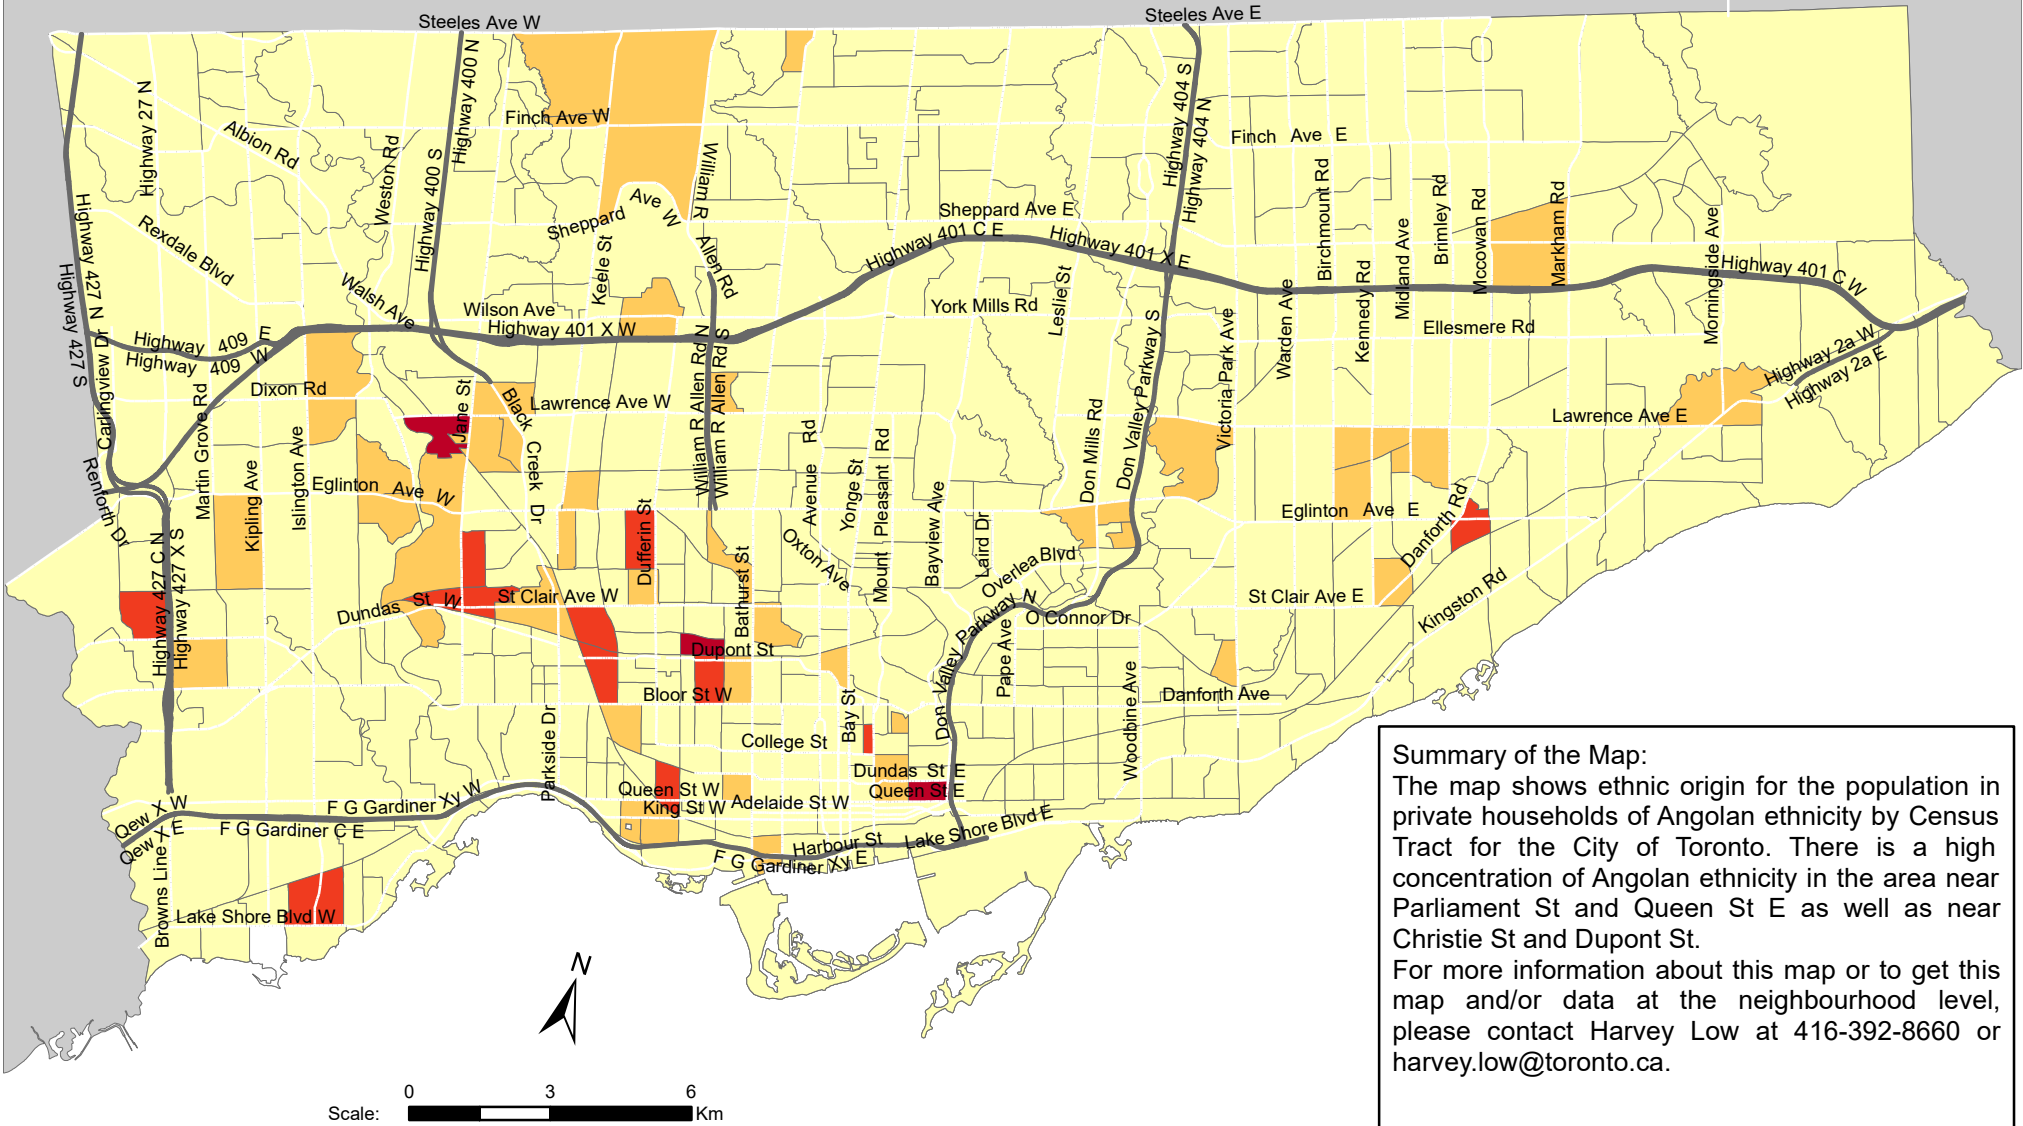

City of Toronto Ethnic Origin - Angolan 2016

Summary of the Map:
 The map shows ethnic origin for the population in private households of Angolan ethnicity by Census Tract for the City of Toronto. There is a high concentration of Angolan ethnicity in the area near Parliament St and Queen St E as well as near Christie St and Dupont St.
 For more information about this map or to get this map and/or data at the neighbourhood level, please contact Harvey Low at 416-392-8660 or harvey.low@toronto.ca.

Ethnic Origin - Angolan

- Not available/ No data
- Expressway
- Major Arterial

Source: City of Toronto;
 Statistics Canada 2016 Census.

Copyright © 2018 City of Toronto. All Rights Reserved.
 Published: May 2018.