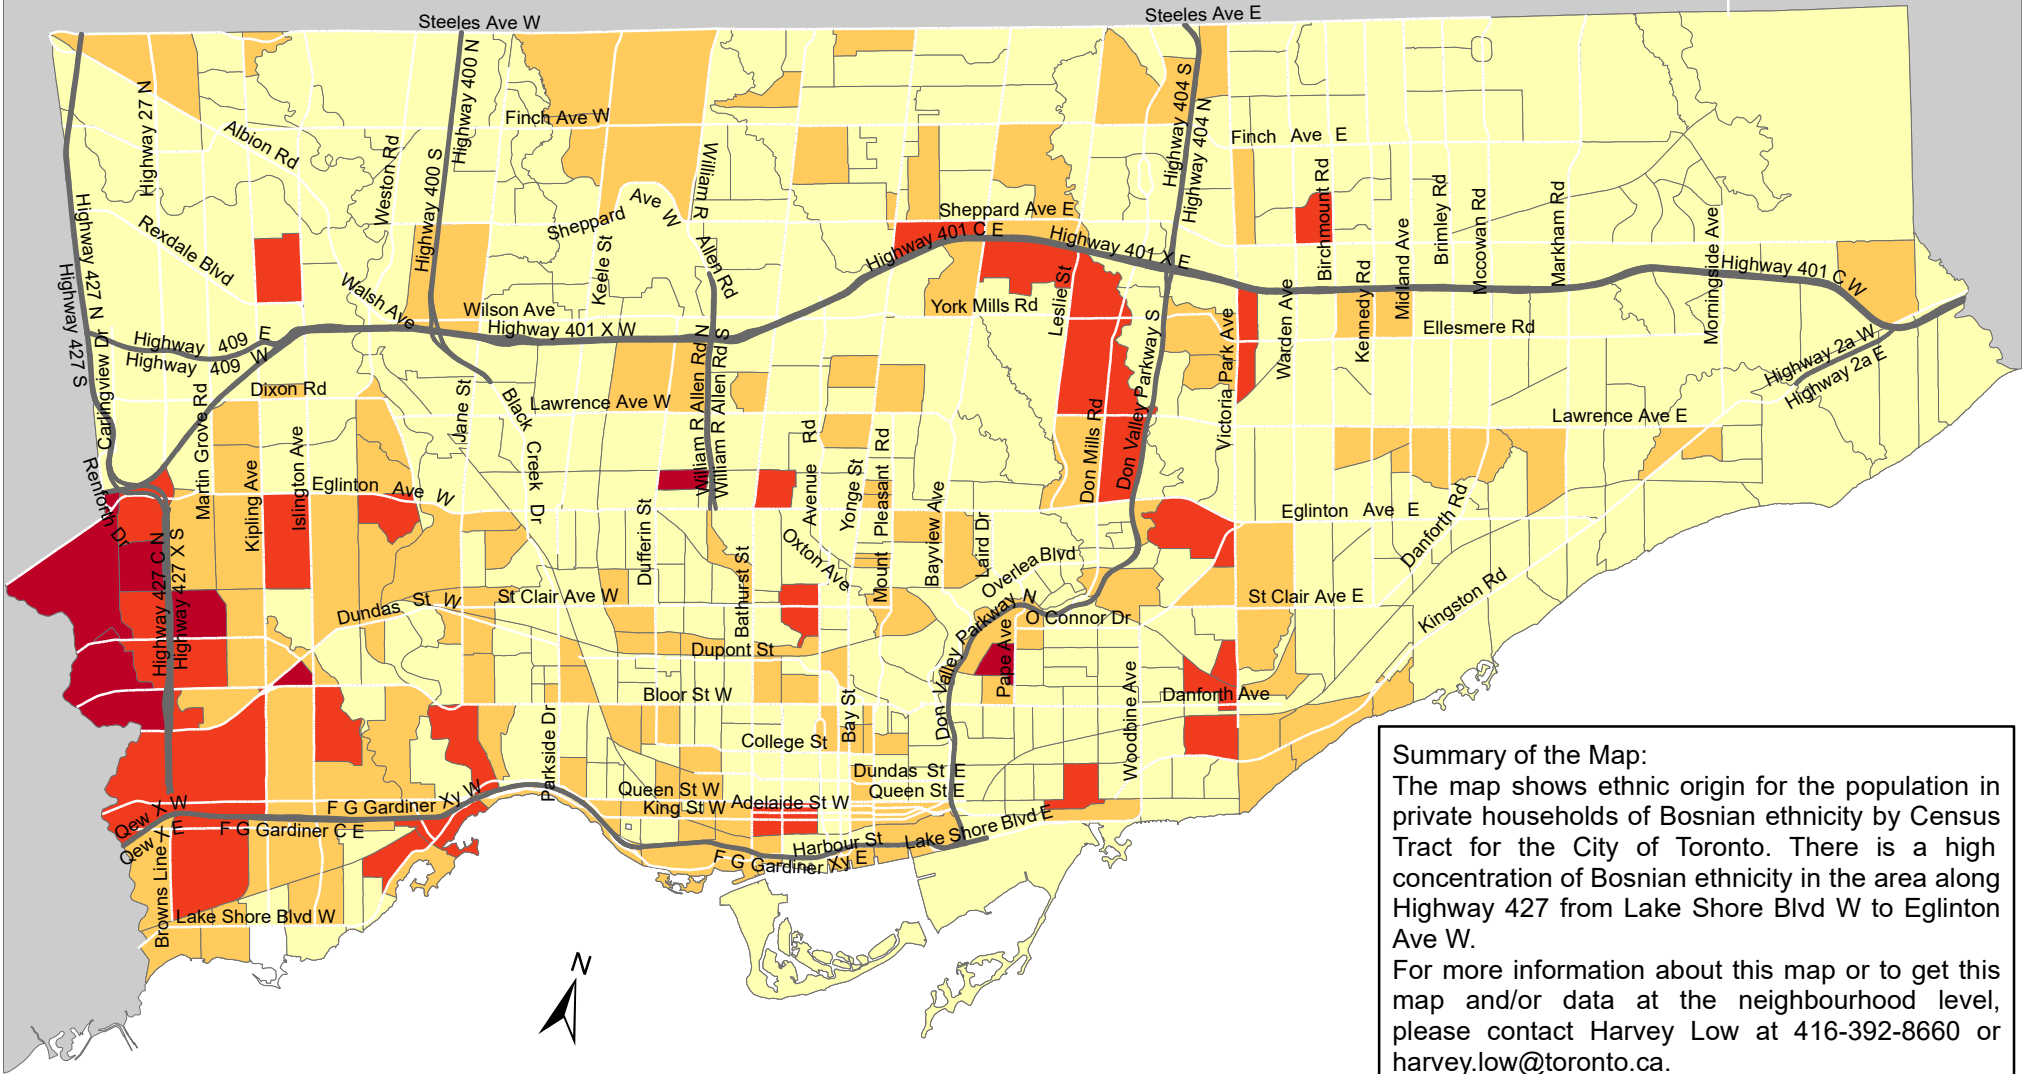

# City of Toronto Ethnic Origin - Bosnian 2016

**Summary of the Map:**  
 The map shows ethnic origin for the population in private households of Bosnian ethnicity by Census Tract for the City of Toronto. There is a high concentration of Bosnian ethnicity in the area along Highway 427 from Lake Shore Blvd W to Eglinton Ave W.  
 For more information about this map or to get this map and/or data at the neighbourhood level, please contact Harvey Low at 416-392-8660 or [harvey.low@toronto.ca](mailto:harvey.low@toronto.ca).