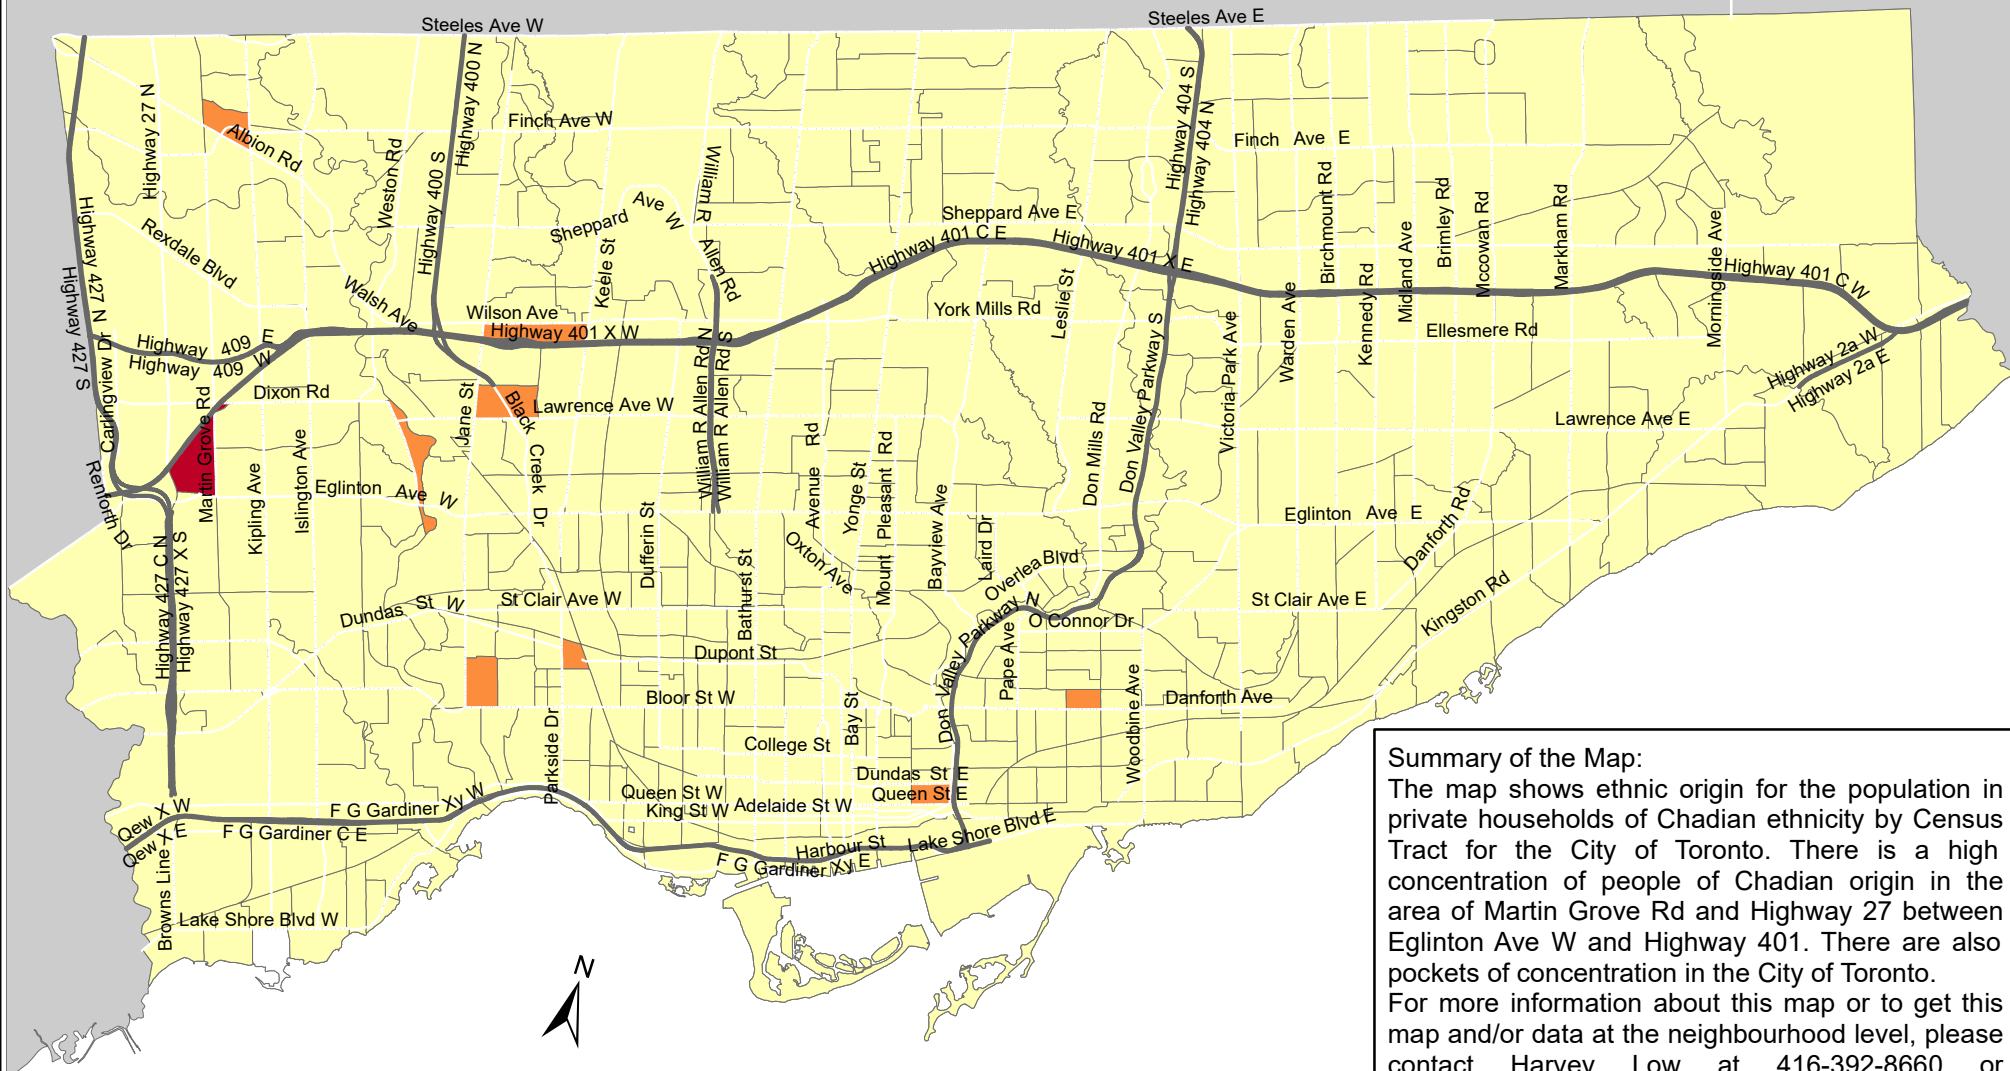

City of Toronto Ethnic Origin - Chadian 2016

Summary of the Map:
 The map shows ethnic origin for the population in private households of Chadian ethnicity by Census Tract for the City of Toronto. There is a high concentration of people of Chadian origin in the area of Martin Grove Rd and Highway 27 between Eglinton Ave W and Highway 401. There are also pockets of concentration in the City of Toronto. For more information about this map or to get this map and/or data at the neighbourhood level, please contact Harvey Low at 416-392-8660 or harvey.low@toronto.ca.