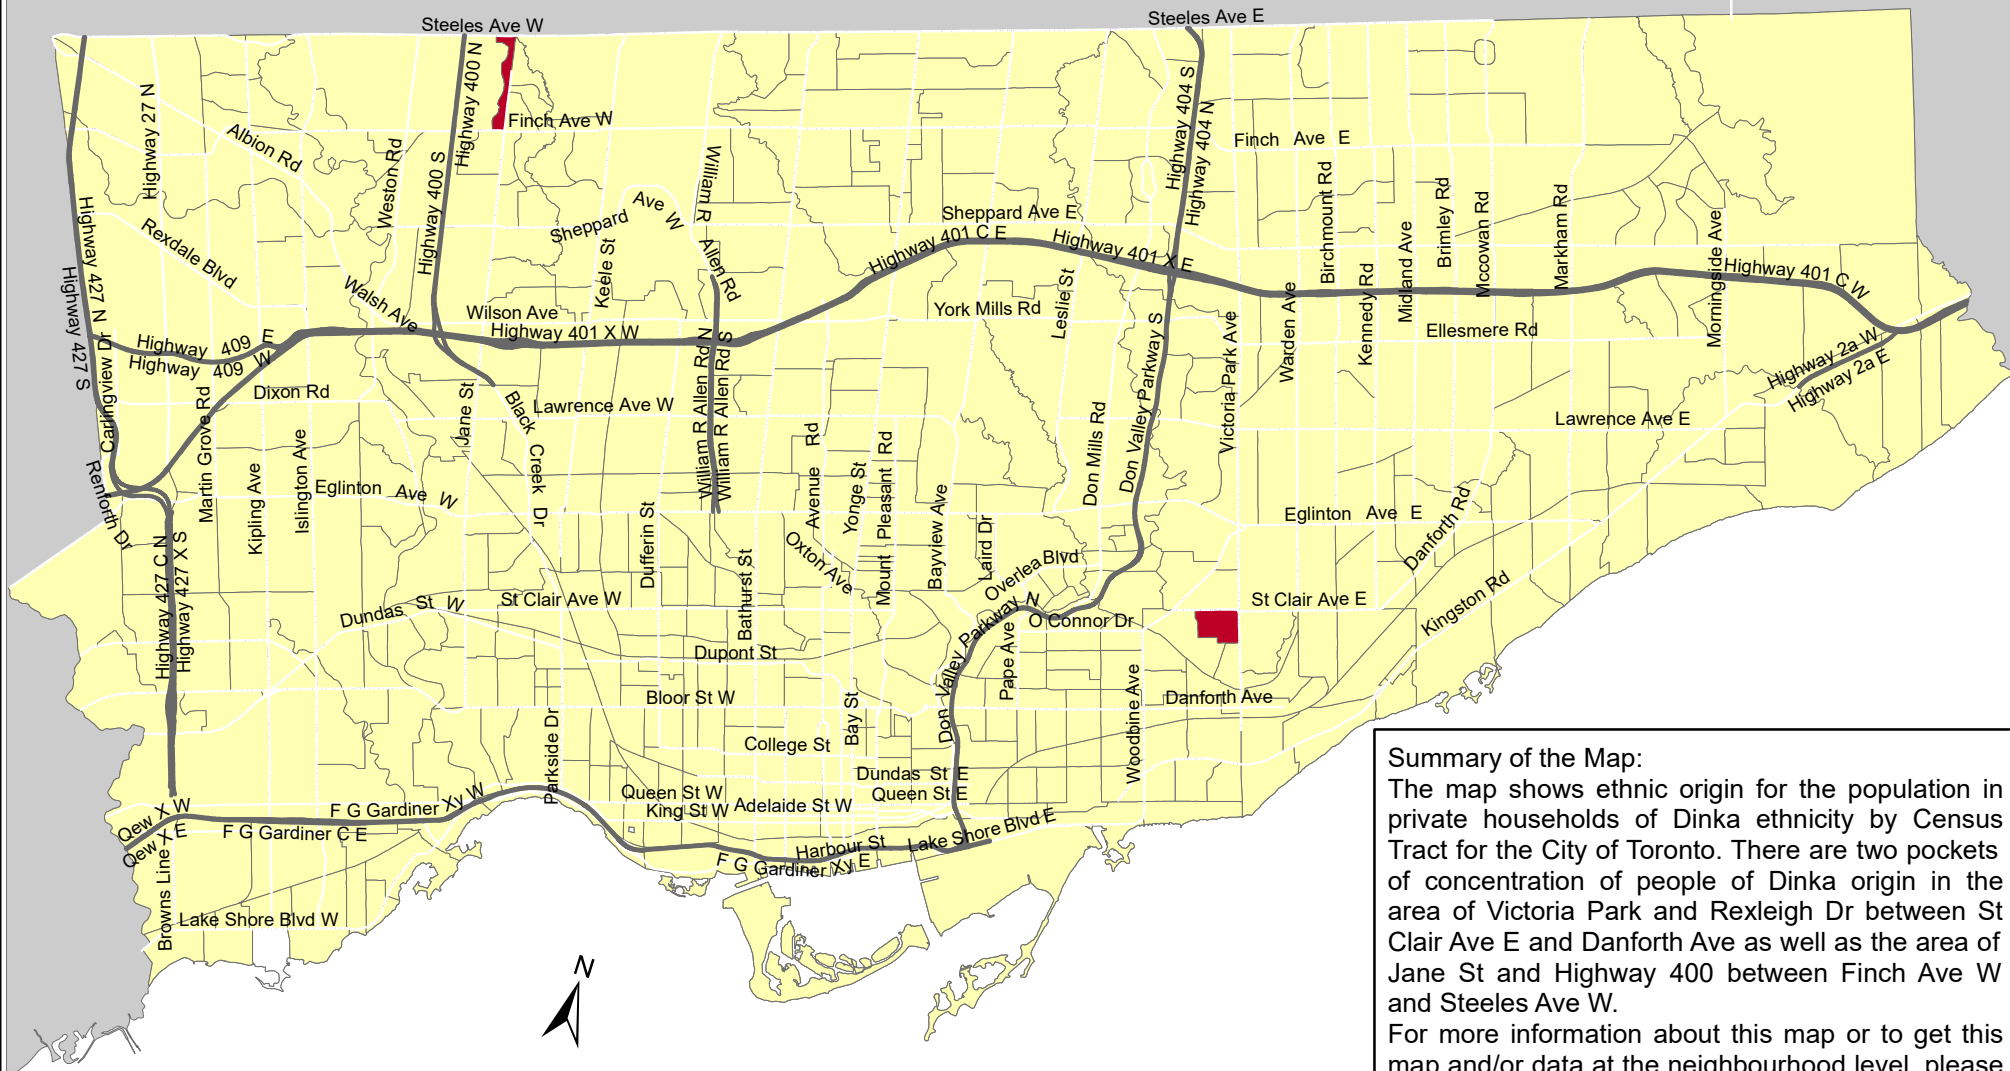

# City of Toronto Ethnic Origin - Dinka 2016

**Summary of the Map:**  
 The map shows ethnic origin for the population in private households of Dinka ethnicity by Census Tract for the City of Toronto. There are two pockets of concentration of people of Dinka origin in the area of Victoria Park and Rexleigh Dr between St Clair Ave E and Danforth Ave as well as the area of Jane St and Highway 400 between Finch Ave W and Steeles Ave W.  
 For more information about this map or to get this map and/or data at the neighbourhood level, please contact Harvey Low at 416-392-8660 or [harvey.low@toronto.ca](mailto:harvey.low@toronto.ca).

**Ethnic Origin - Dinka**

	0		Not available/ No data
	1 - 10		Expressway
			Major Arterial

Source: City of Toronto;  
 Statistics Canada 2016 Census.

Copyright © 2018 City of Toronto. All Rights Reserved.  
 Published: May 2018.