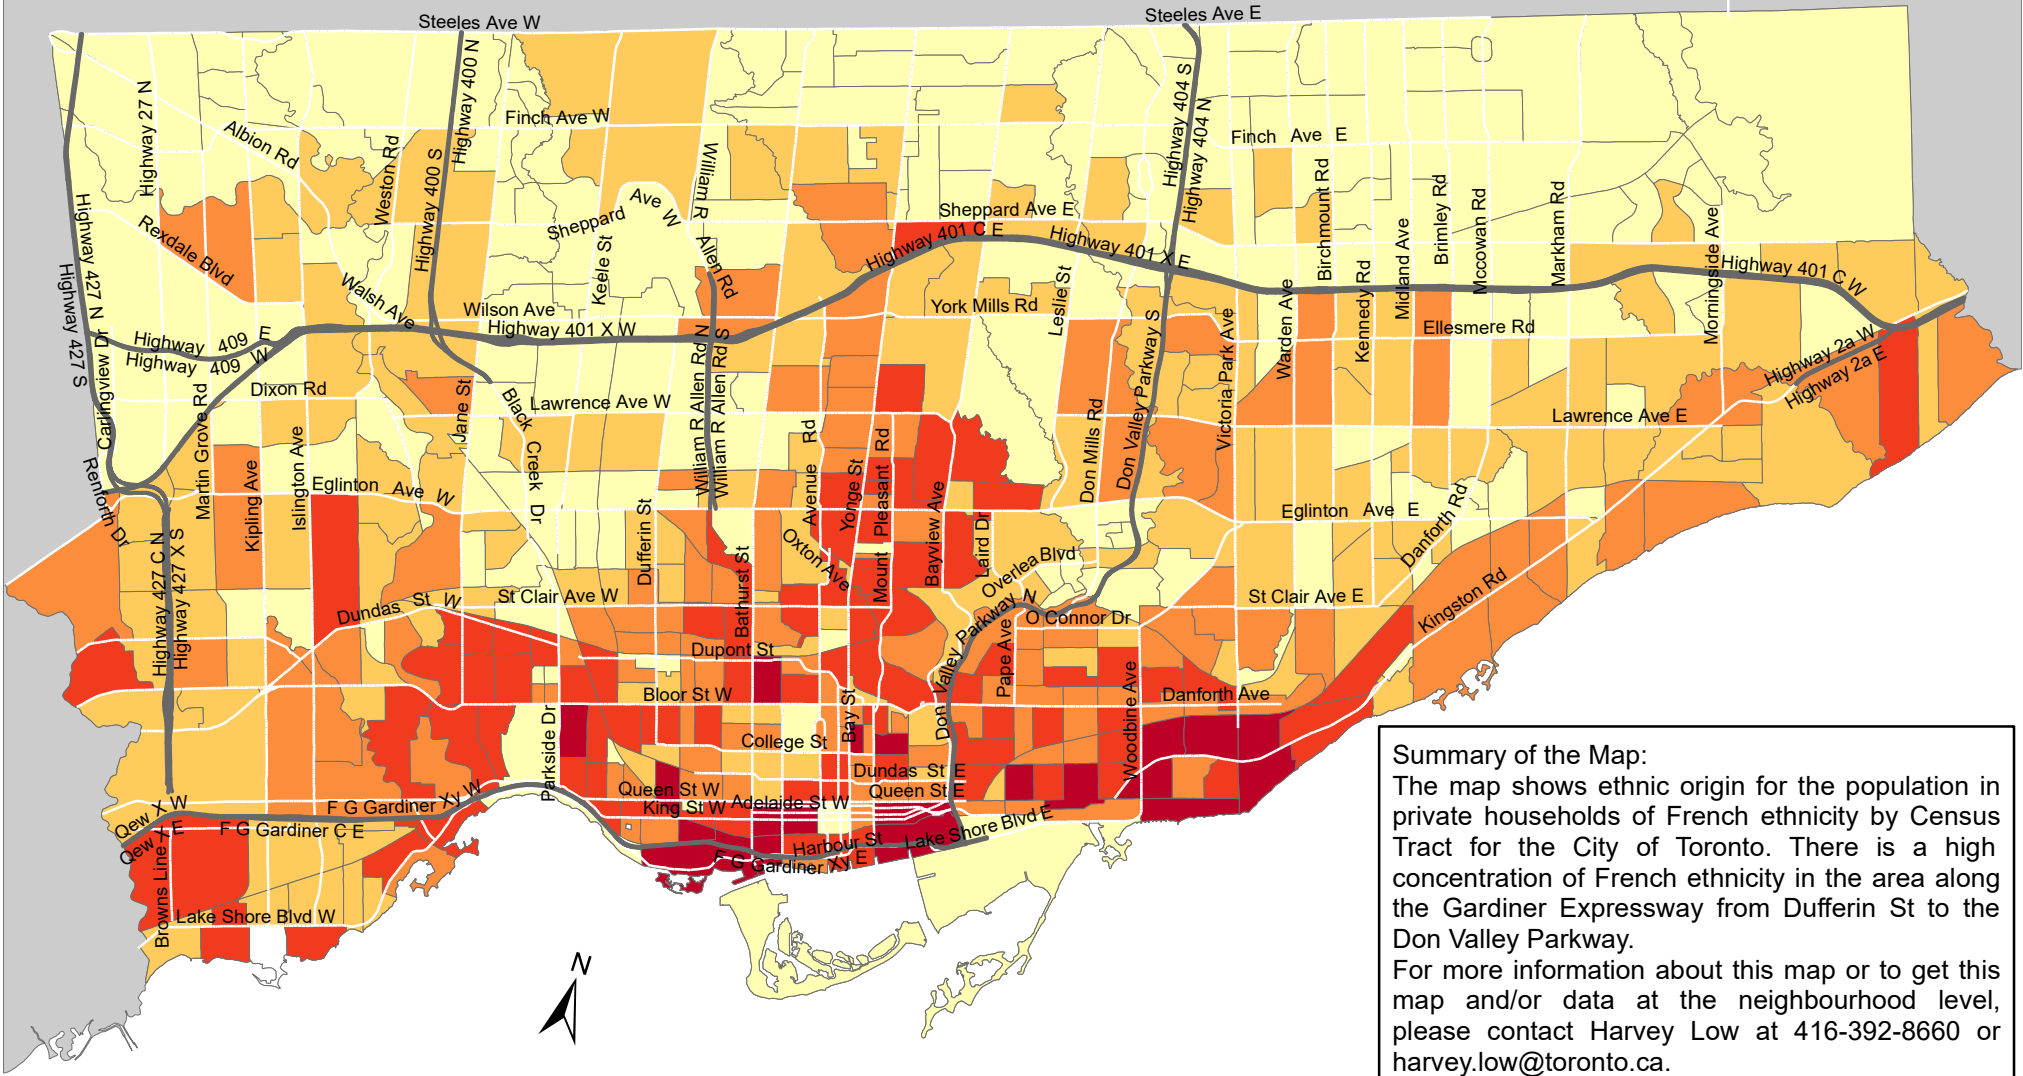

# City of Toronto Ethnic Origin - French 2016

**Summary of the Map:**  
 The map shows ethnic origin for the population in private households of French ethnicity by Census Tract for the City of Toronto. There is a high concentration of French ethnicity in the area along the Gardiner Expressway from Dufferin St to the Don Valley Parkway.  
 For more information about this map or to get this map and/or data at the neighbourhood level, please contact Harvey Low at 416-392-8660 or [harvey.low@toronto.ca](mailto:harvey.low@toronto.ca).