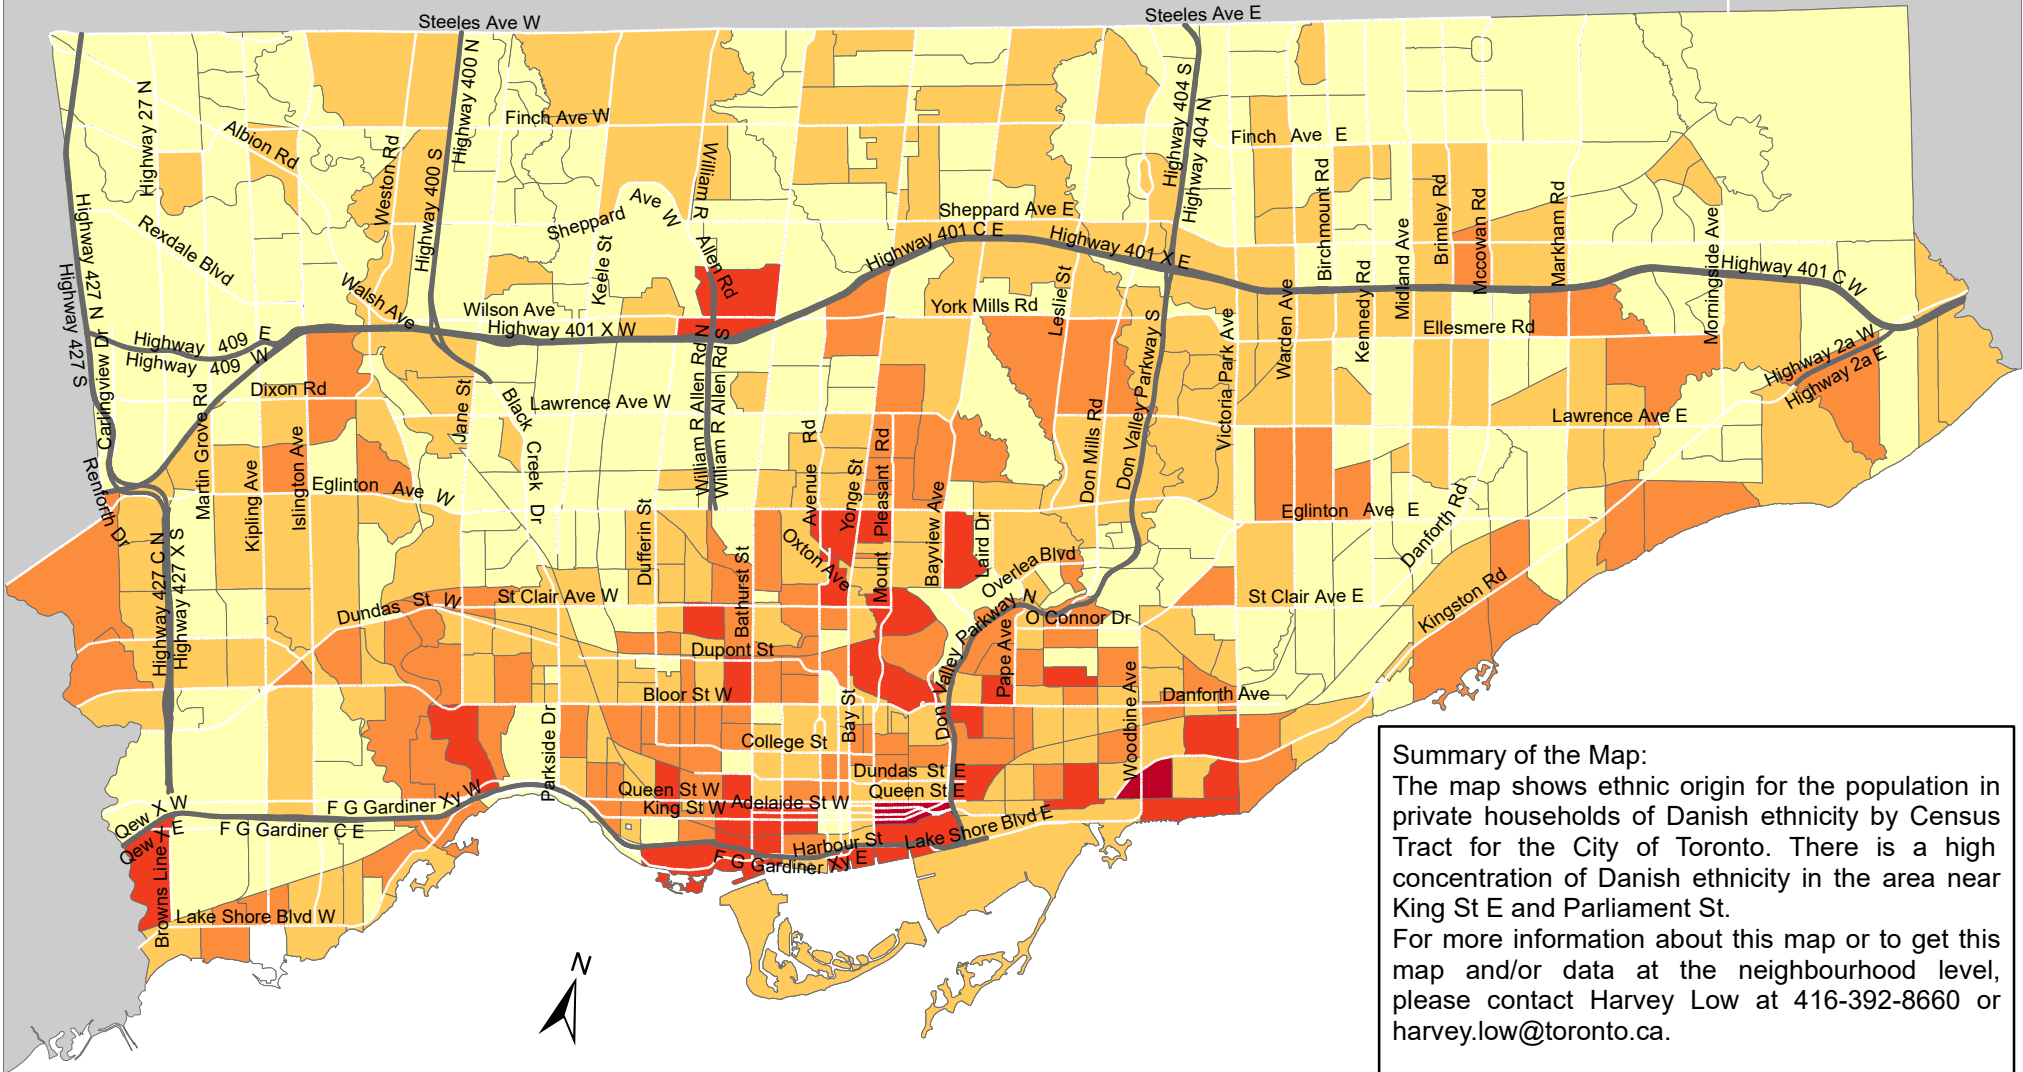

City of Toronto Ethnic Origin - Danish 2016

Summary of the Map:
 The map shows ethnic origin for the population in private households of Danish ethnicity by Census Tract for the City of Toronto. There is a high concentration of Danish ethnicity in the area near King St E and Parliament St.
 For more information about this map or to get this map and/or data at the neighbourhood level, please contact Harvey Low at 416-392-8660 or harvey.low@toronto.ca.

Ethnic Origin - Danish

	0		Not available/ No data
	1 - 20		Expressway
	21 - 45		Major Arterial
	46 - 85		
	86 - 130		

Source: City of Toronto;
 Statistics Canada 2016 Census.

Copyright © 2018 City of Toronto. All Rights Reserved.
 Published: May 2018.