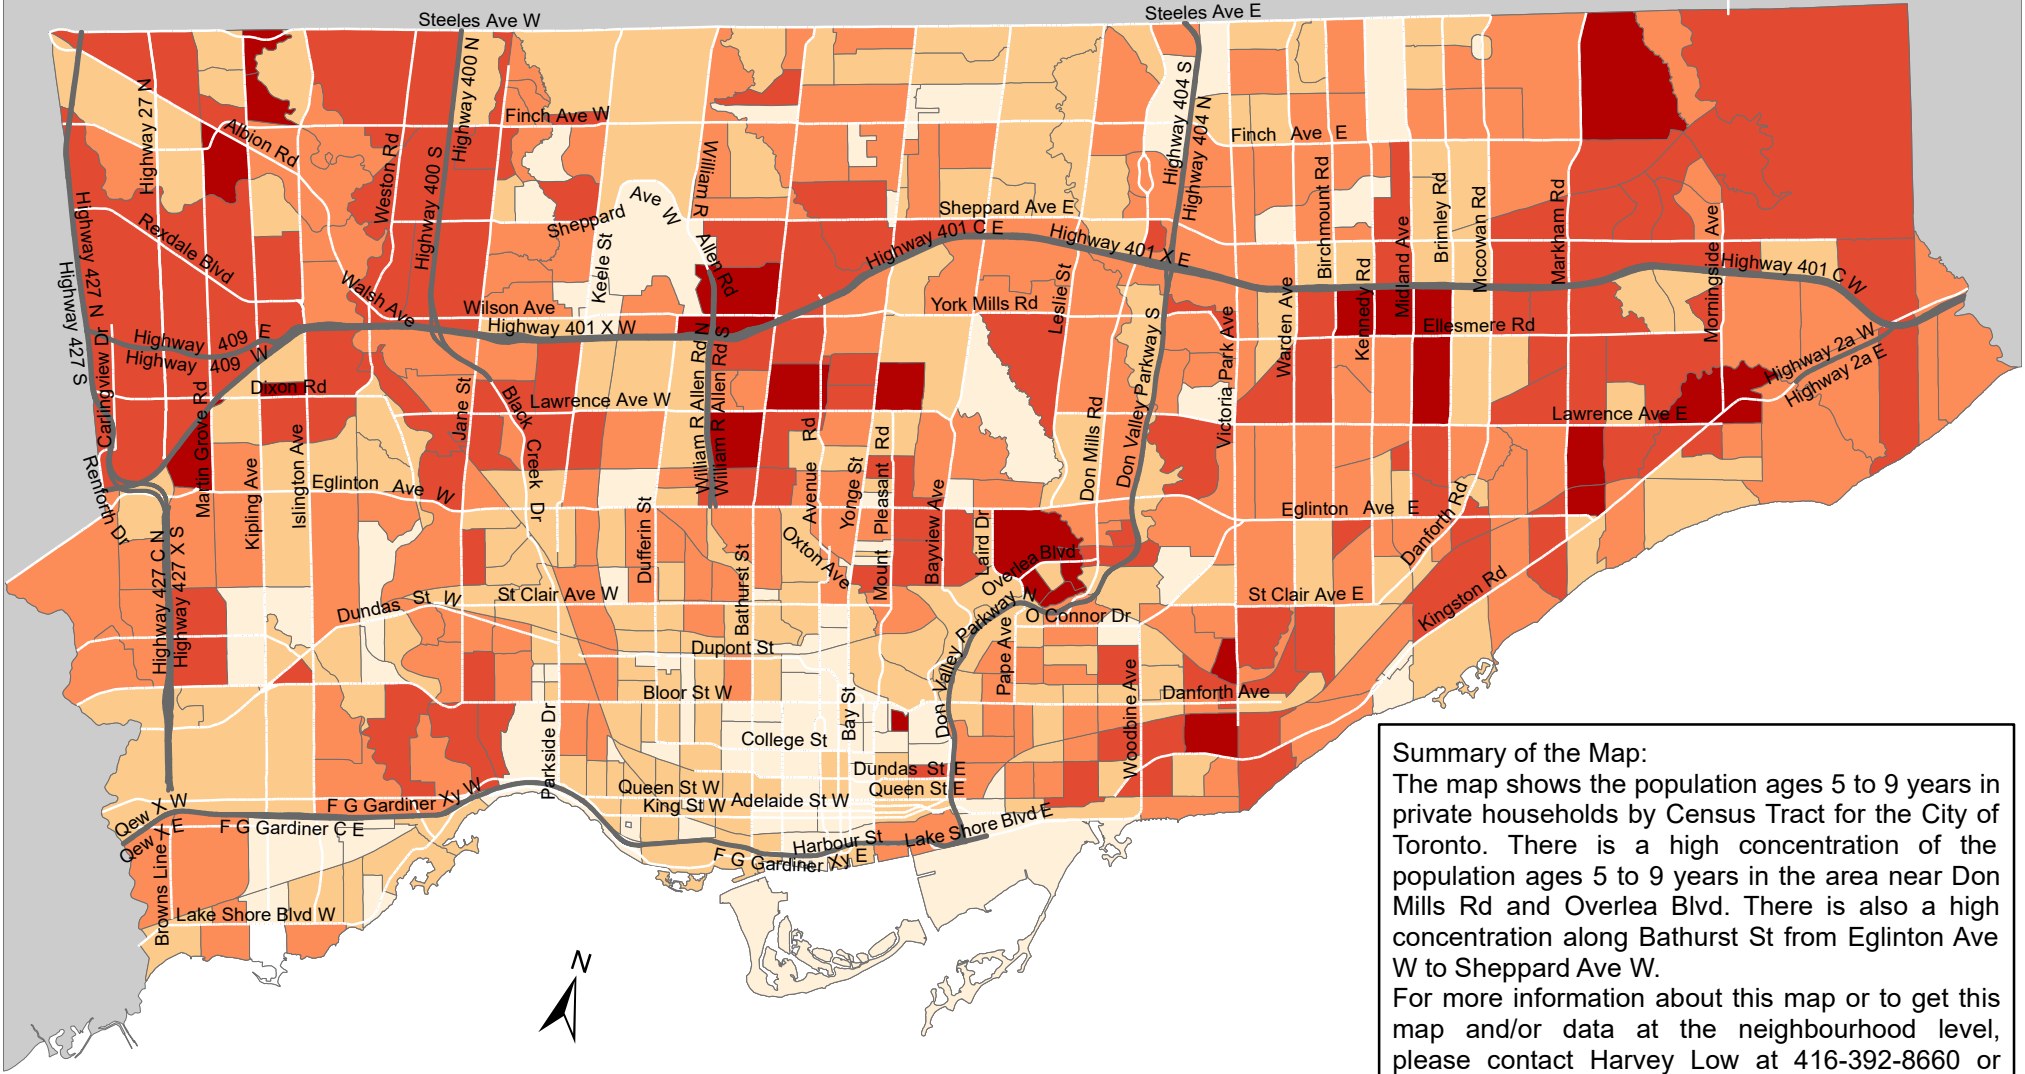

City of Toronto Population - Population 5 to 9 Years 2016

Summary of the Map:
 The map shows the population ages 5 to 9 years in private households by Census Tract for the City of Toronto. There is a high concentration of the population ages 5 to 9 years in the area near Don Mills Rd and Overlea Blvd. There is also a high concentration along Bathurst St from Eglinton Ave W to Sheppard Ave W.
 For more information about this map or to get this map and/or data at the neighbourhood level, please contact Harvey Low at 416-392-8660 or harvey.low@toronto.ca.