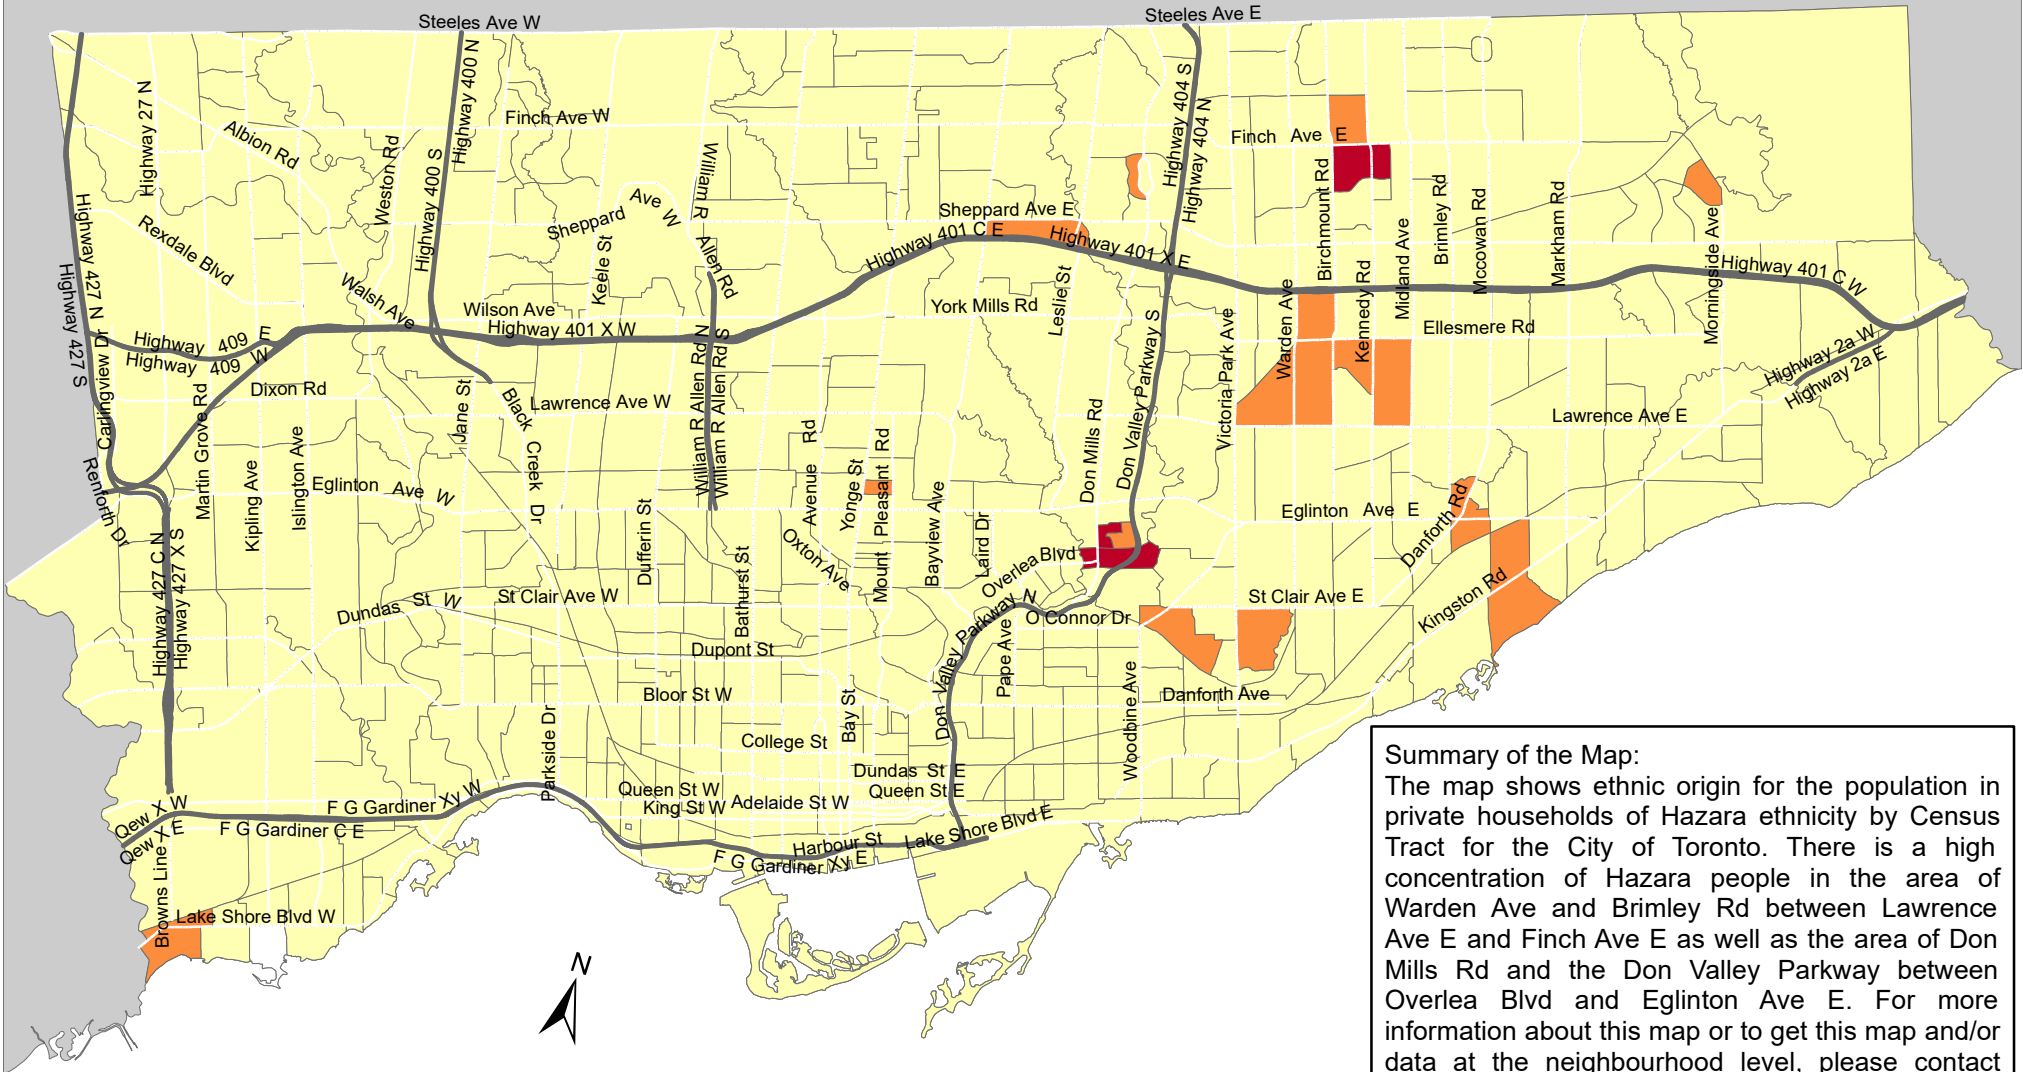

City of Toronto Ethnic Origin - Hazara 2016

Summary of the Map:
 The map shows ethnic origin for the population in private households of Hazara ethnicity by Census Tract for the City of Toronto. There is a high concentration of Hazara people in the area of Warden Ave and Brimley Rd between Lawrence Ave E and Finch Ave E as well as the area of Don Mills Rd and the Don Valley Parkway between Overlea Blvd and Eglinton Ave E. For more information about this map or to get this map and/or data at the neighbourhood level, please contact Harvey Low at 416-392-8660 or harvey.low@toronto.ca.

Ethnic Origin - Hazara

 0	 Not available/ No data
 1 - 25	 Expressway
 26 - 50	 Major Arterial

Source: City of Toronto; Statistics Canada 2016 Census.

Copyright © 2018 City of Toronto. All Rights Reserved. Published: May 2018.