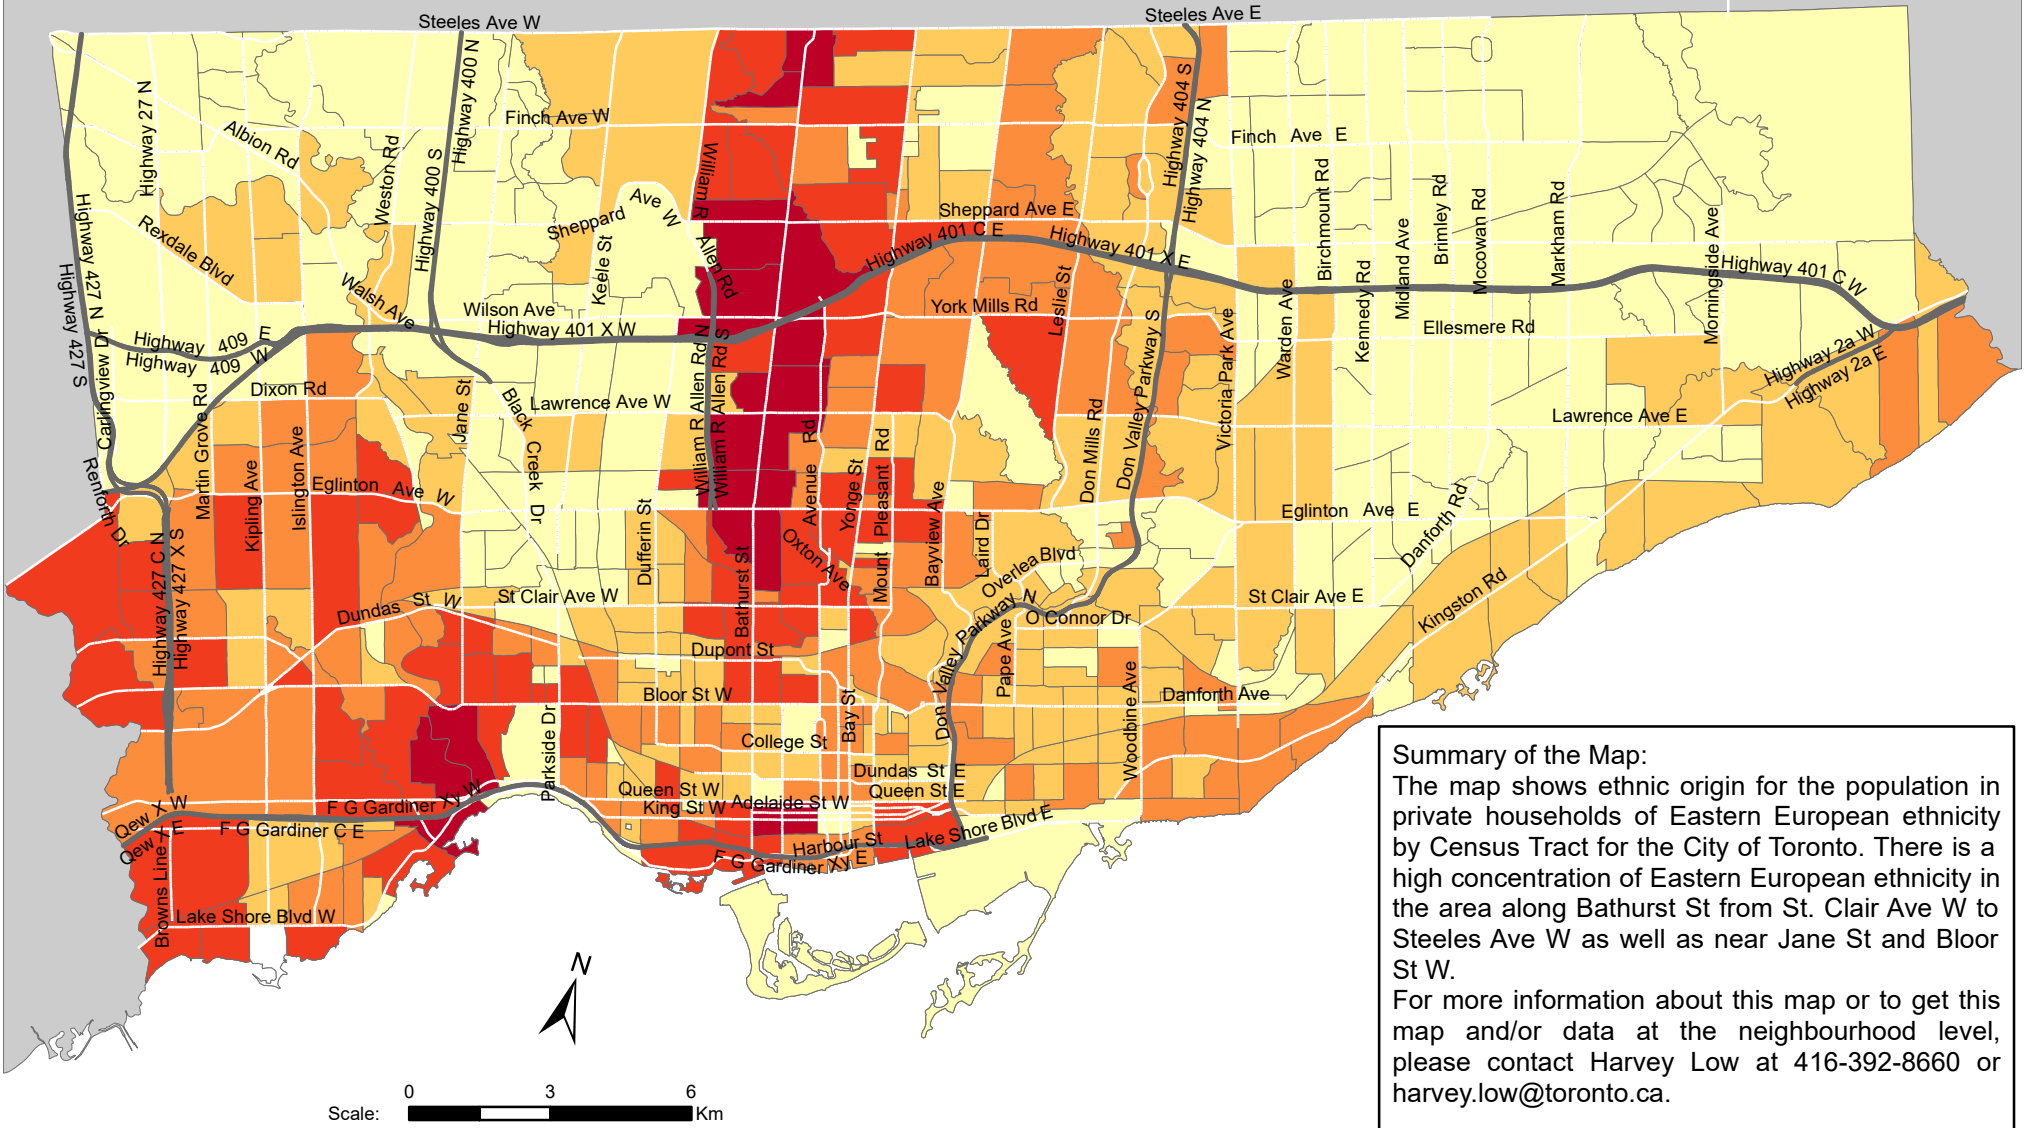

City of Toronto Ethnic Origin - Eastern European 2016

Ethnic Origin - Eastern European

Not available/ No data

Expressway

Major Arterial

Source: City of Toronto;
 Statistics Canada 2016 Census.

Copyright © 2018 City of Toronto. All Rights Reserved.
 Published: May 2018.