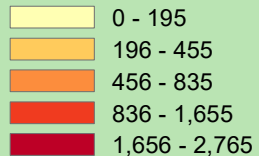

Ethnic Origin - Filipino

- Not available/ No data
- Expressway
- Major Arterial

Source: City of Toronto;
Statistics Canada 2016 Census.

Copyright © 2018 City of Toronto. All Rights Reserved.
Published: May 2018.

Prepared by: Social Research and Analysis Unit.
Contact: spar@toronto.ca.

N.I.E - Not included elsewhere
N.O.S - Not otherwise specified