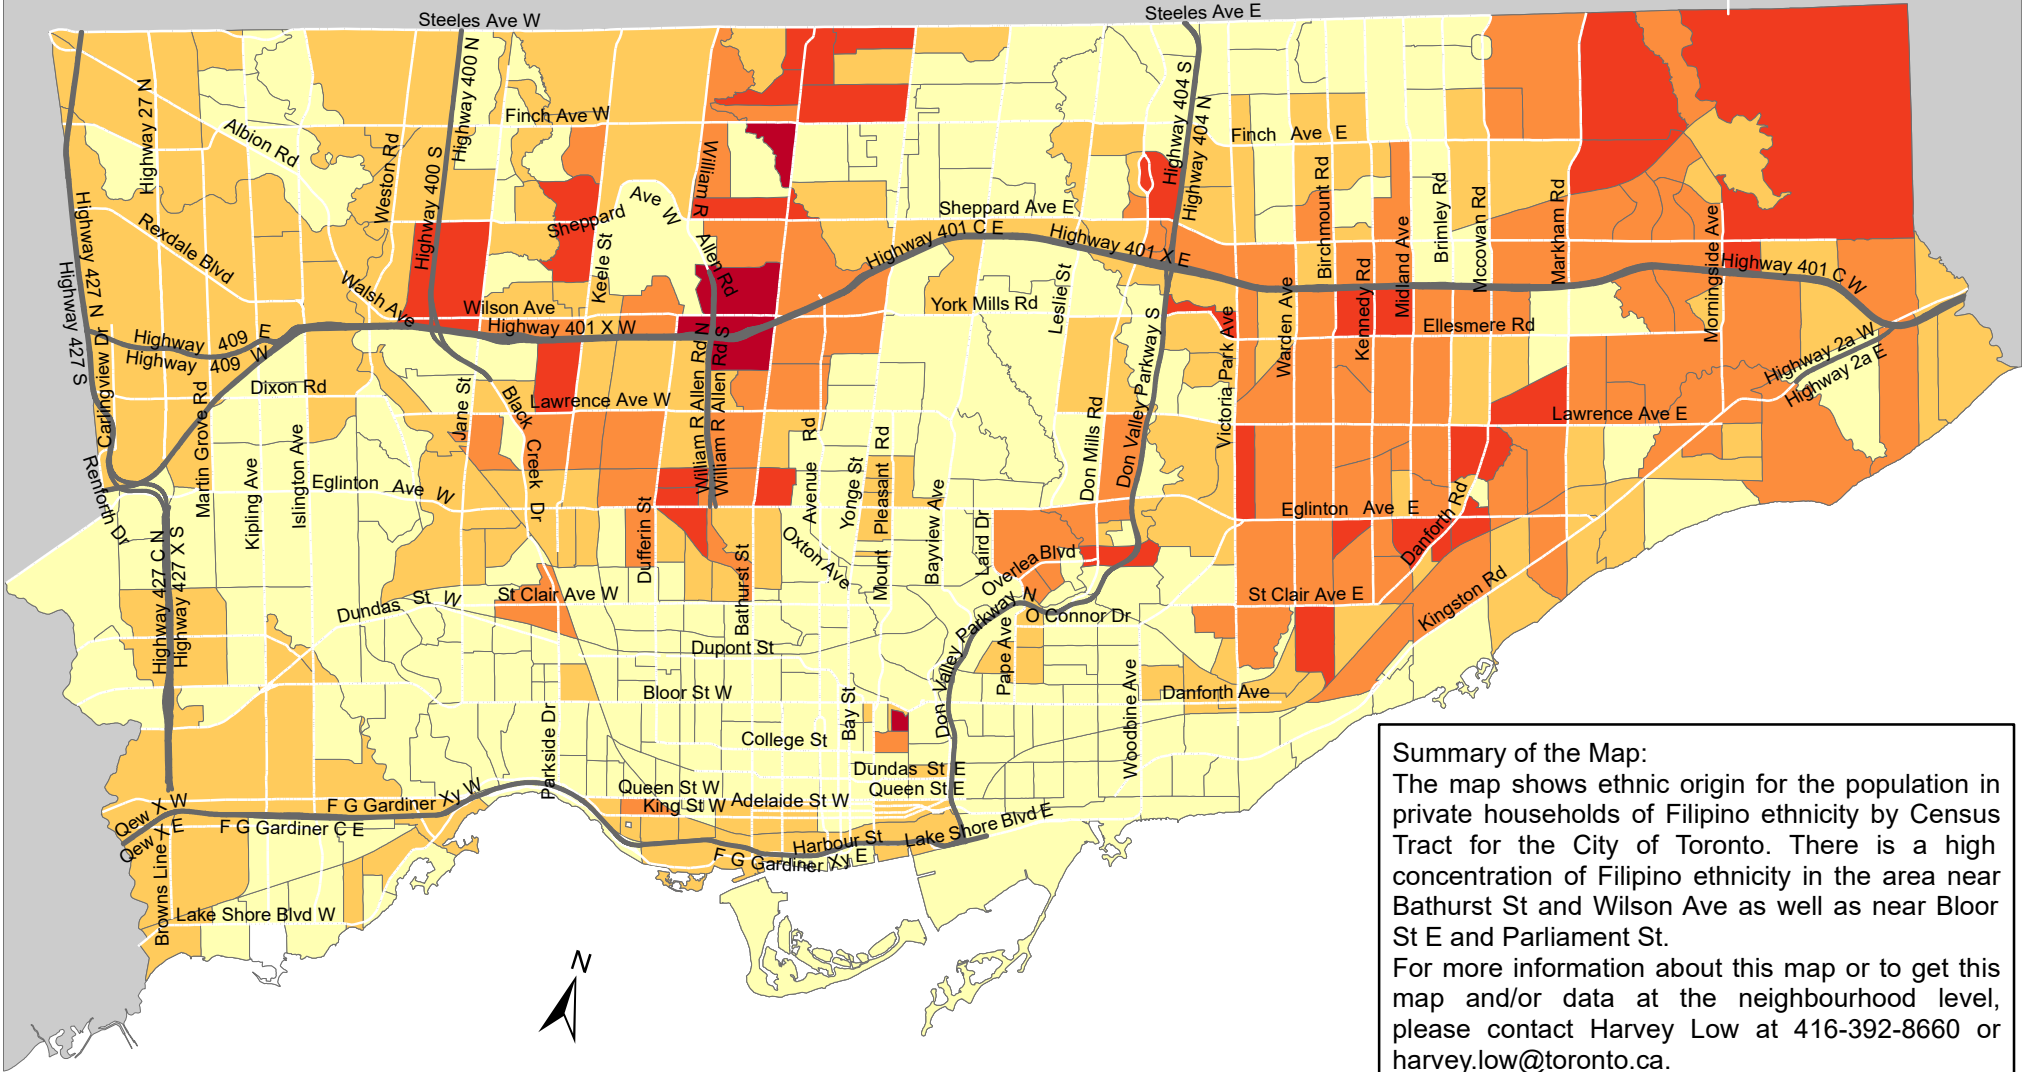

# City of Toronto Ethnic Origin - Filipino 2016

**Summary of the Map:**  
 The map shows ethnic origin for the population in private households of Filipino ethnicity by Census Tract for the City of Toronto. There is a high concentration of Filipino ethnicity in the area near Bathurst St and Wilson Ave as well as near Bloor St E and Parliament St.  
 For more information about this map or to get this map and/or data at the neighbourhood level, please contact Harvey Low at 416-392-8660 or [harvey.low@toronto.ca](mailto:harvey.low@toronto.ca).

## Ethnic Origin - Filipino

- Not available/ No data
- Expressway
- Major Arterial

Source: City of Toronto;  
 Statistics Canada 2016 Census.

Copyright © 2018 City of Toronto. All Rights Reserved.  
 Published: May 2018.