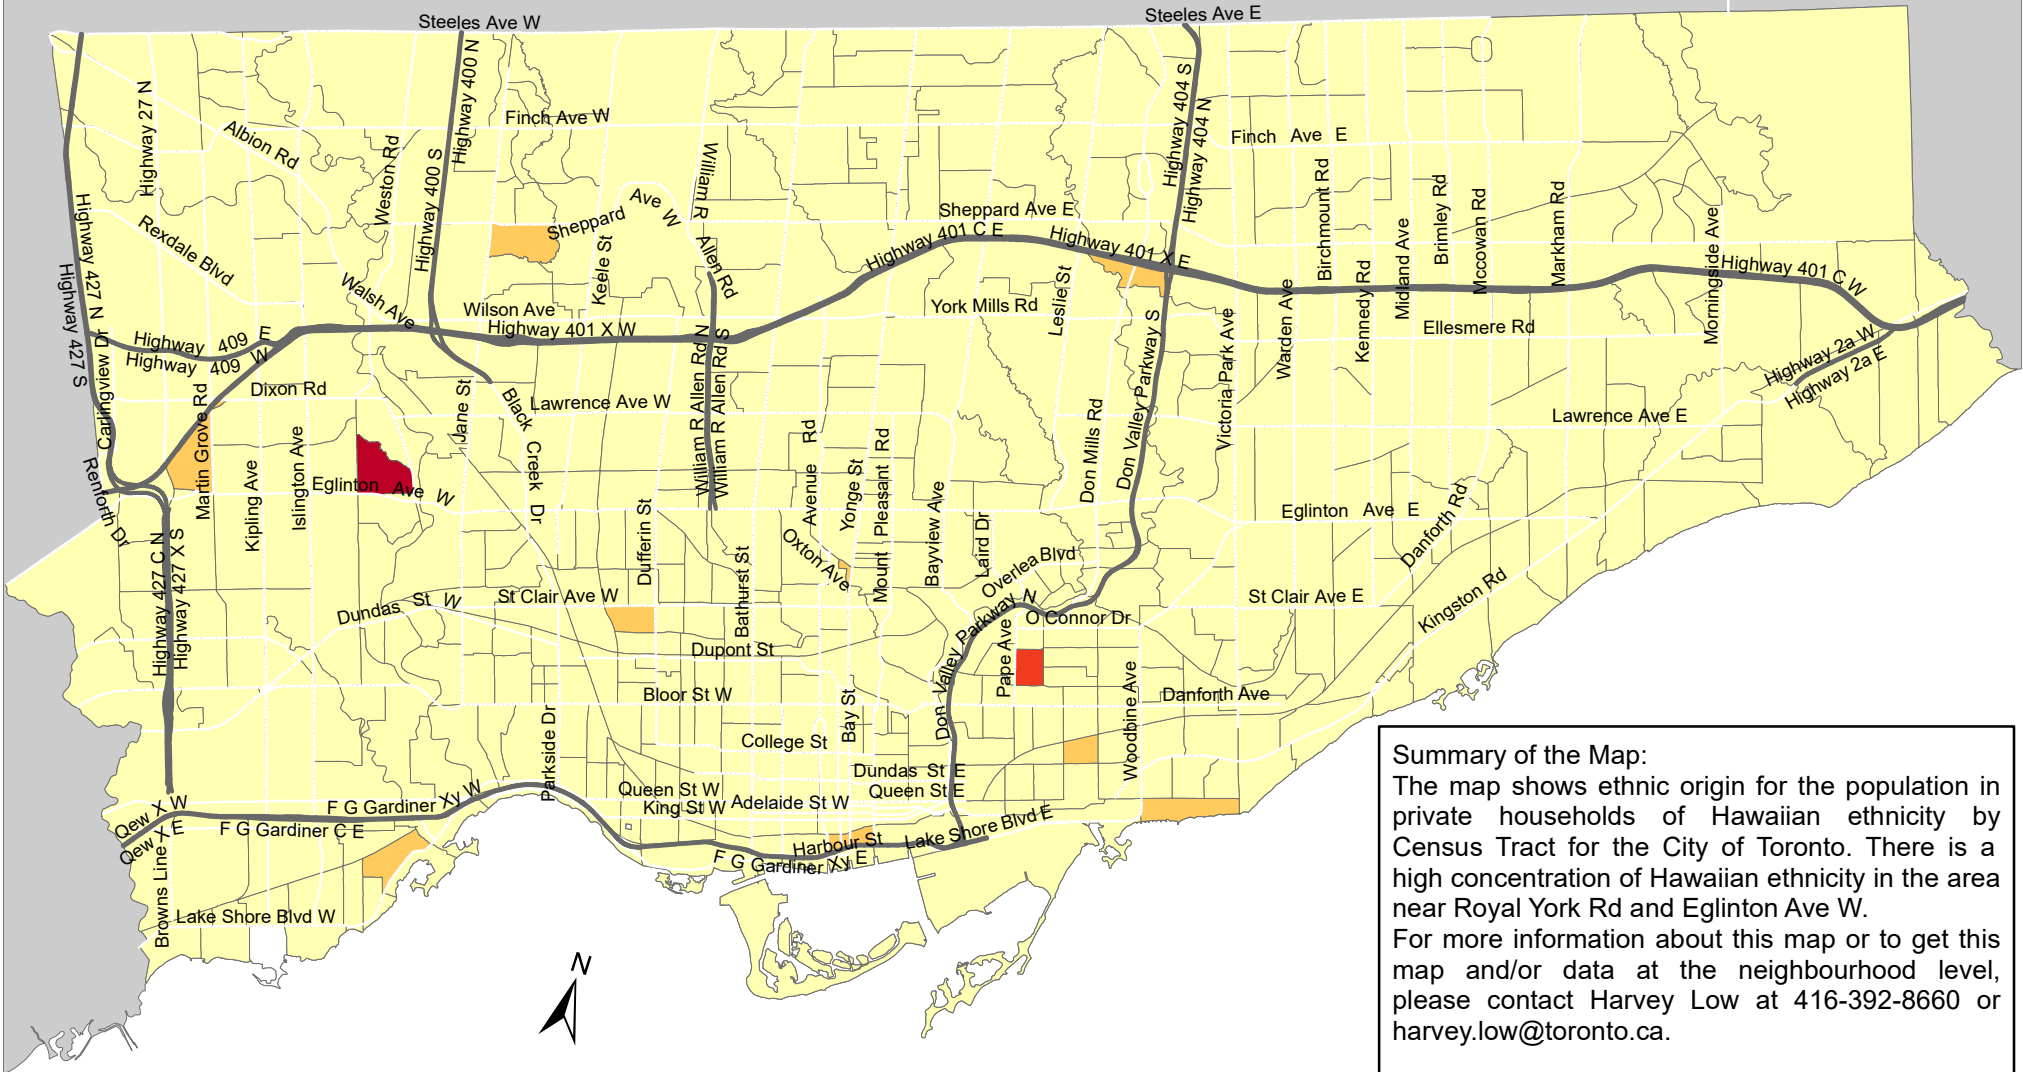

City of Toronto Ethnic Origin - Hawaiian 2016

Summary of the Map:
 The map shows ethnic origin for the population in private households of Hawaiian ethnicity by Census Tract for the City of Toronto. There is a high concentration of Hawaiian ethnicity in the area near Royal York Rd and Eglinton Ave W.
 For more information about this map or to get this map and/or data at the neighbourhood level, please contact Harvey Low at 416-392-8660 or harvey.low@toronto.ca.