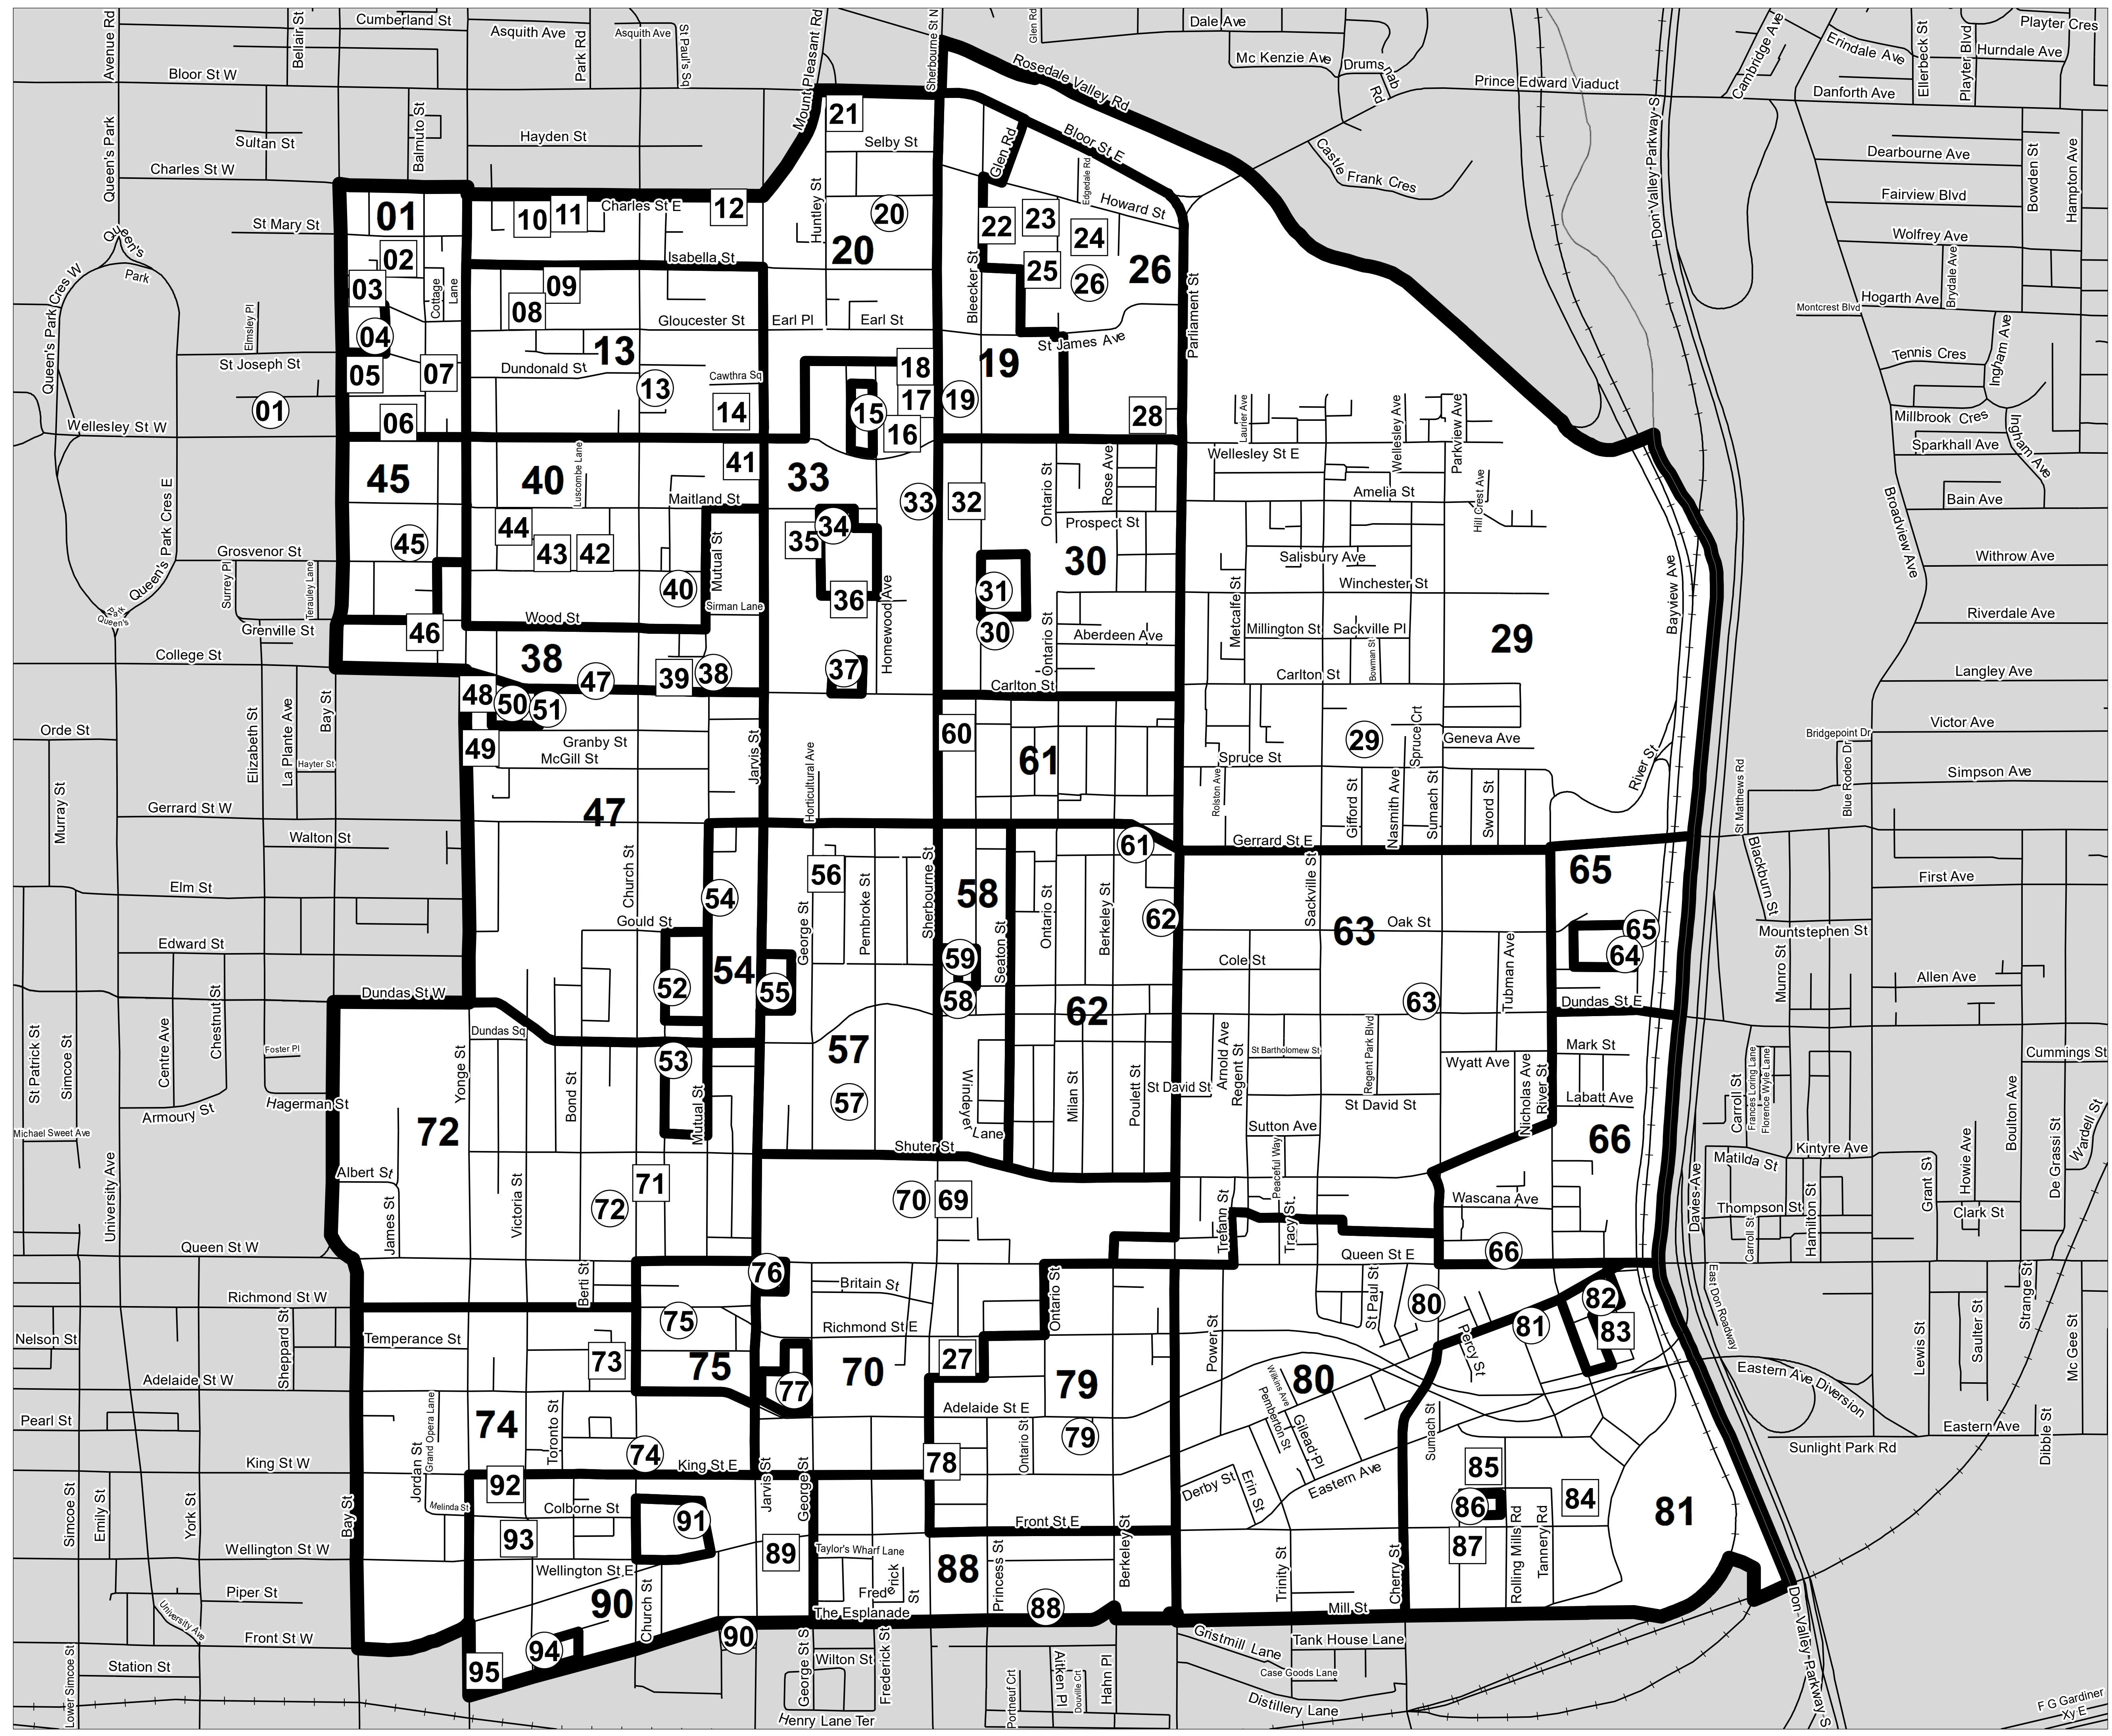

2018 ELECTION MAP Voting Subdivisions

Legend

- Voting Subdivision
- Self-contained Voting Place
- Voting Place

WARD 13 Toronto Centre

TORONTO
TORONTO ELECTIONS
 For Copies Please Contact:
 City Clerk's Office
 Election Services
 416-397-4122

Information & Technology
 Enterprise Application Solutions
 Geospatial Competency Centre
 18 Dyas Road, 3rd Floor
 Toronto, Ontario M3B 1V5
 Tel: 416-392-7755
 Fax: 416-392-0081

THE BOUNDARIES FOR THE CITY OF TORONTO'S 25 WARDS WERE ESTABLISHED USING THE PROVINCIAL ELECTORAL RIDINGS WITH MINOR ADJUSTMENTS TO REFLECT TORONTO'S BOUNDARIES AND WILL BE USED TO CONDUCT THE 2018 GENERAL MUNICIPAL ELECTION. THEY WILL COME INTO FORCE ON DECEMBER 1, 2018.

SCALE 1:5,300

 PUBLISHED DATE: SEPTEMBER 2018 ALL RIGHTS RESERVED