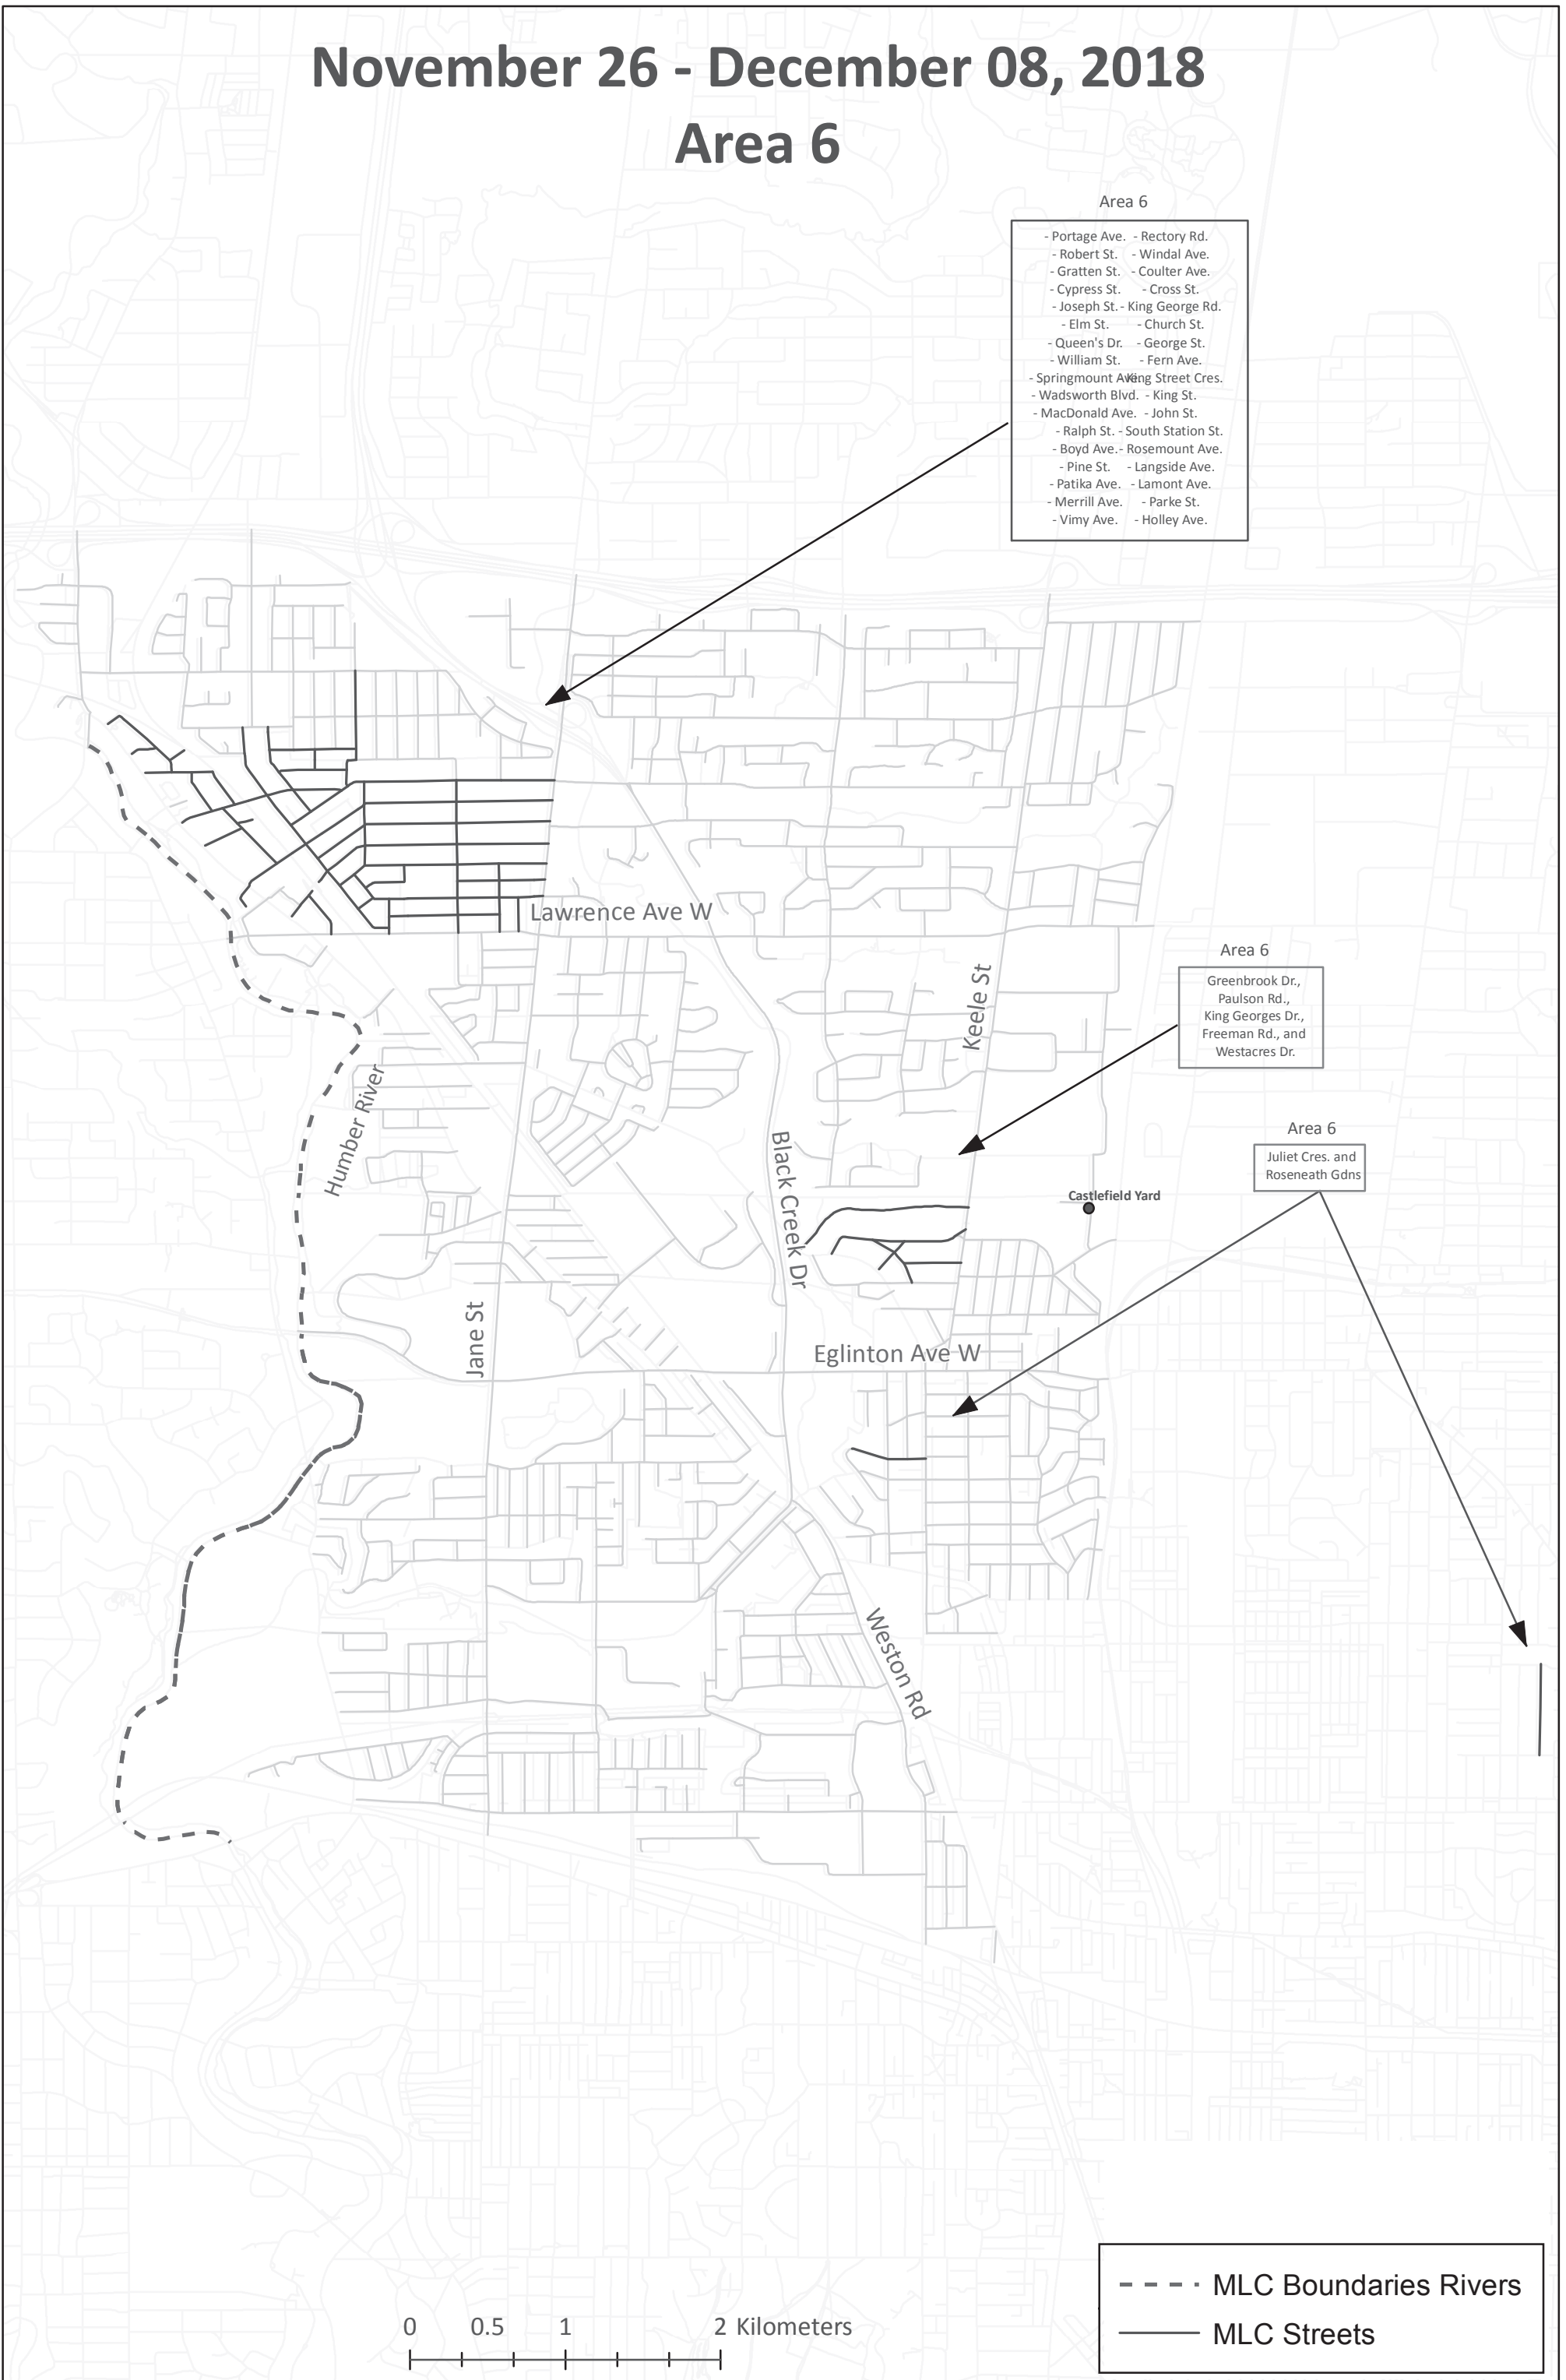

# Etobicoke York District - Mechanical Leaf Collection 2018

## November 26 - December 08, 2018

### Area 6

Area 6

- Portage Ave. - Rectory Rd.
- Robert St. - Winald Ave.
- Gratten St. - Coulter Ave.
- Cypress St. - Cross St.
- Joseph St. - King George Rd.
- Elm St. - Church St.
- Queen's Dr. - George St.
- William St. - Fern Ave.
- Springmount Ave - King Street Cres.
- Wadsworth Blvd. - King St.
- MacDonald Ave. - John St.
- Ralph St. - South Station St.
- Boyd Ave. - Rosemount Ave.
- Pine St. - Langside Ave.
- Patika Ave. - Lamont Ave.
- Merrill Ave. - Parke St.
- Vimy Ave. - Holley Ave.

Area 6

- Greenbrook Dr., Paulson Rd., King Georges Dr., Freeman Rd., and Westacres Dr.

Area 6

- Juliet Cres. and Roseneath Gdns

Castlefield Yard

0 0.5 1 2 Kilometers

- - - MLC Boundaries Rivers
- MLC Streets