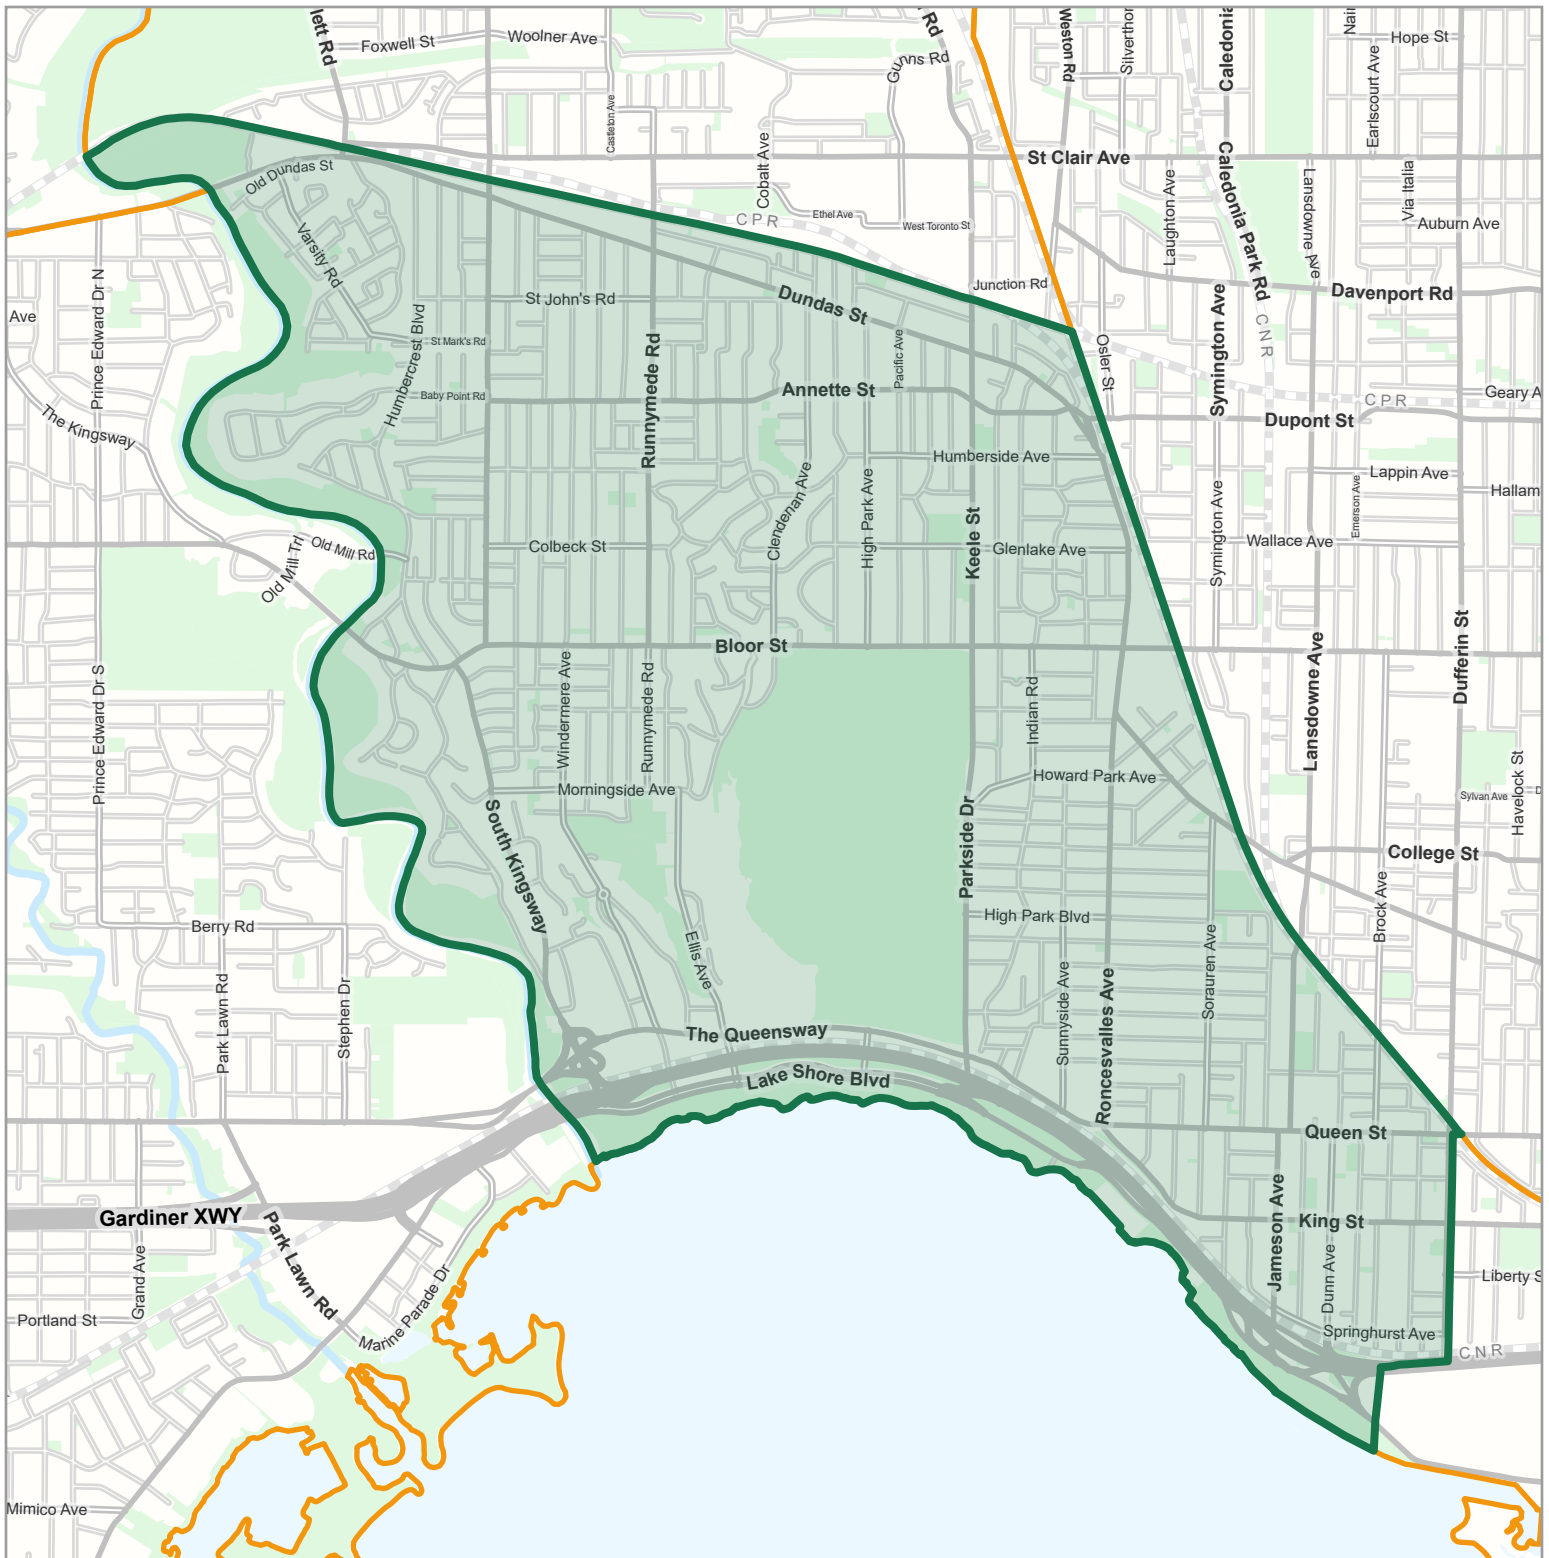

Ward 4 - Parkdale-High Park

City of Toronto Wards

Effective December 1, 2018

Ward 4

Note: The boundaries on this map are part of the City of Toronto's 25 municipal wards, effective December 1, 2018.