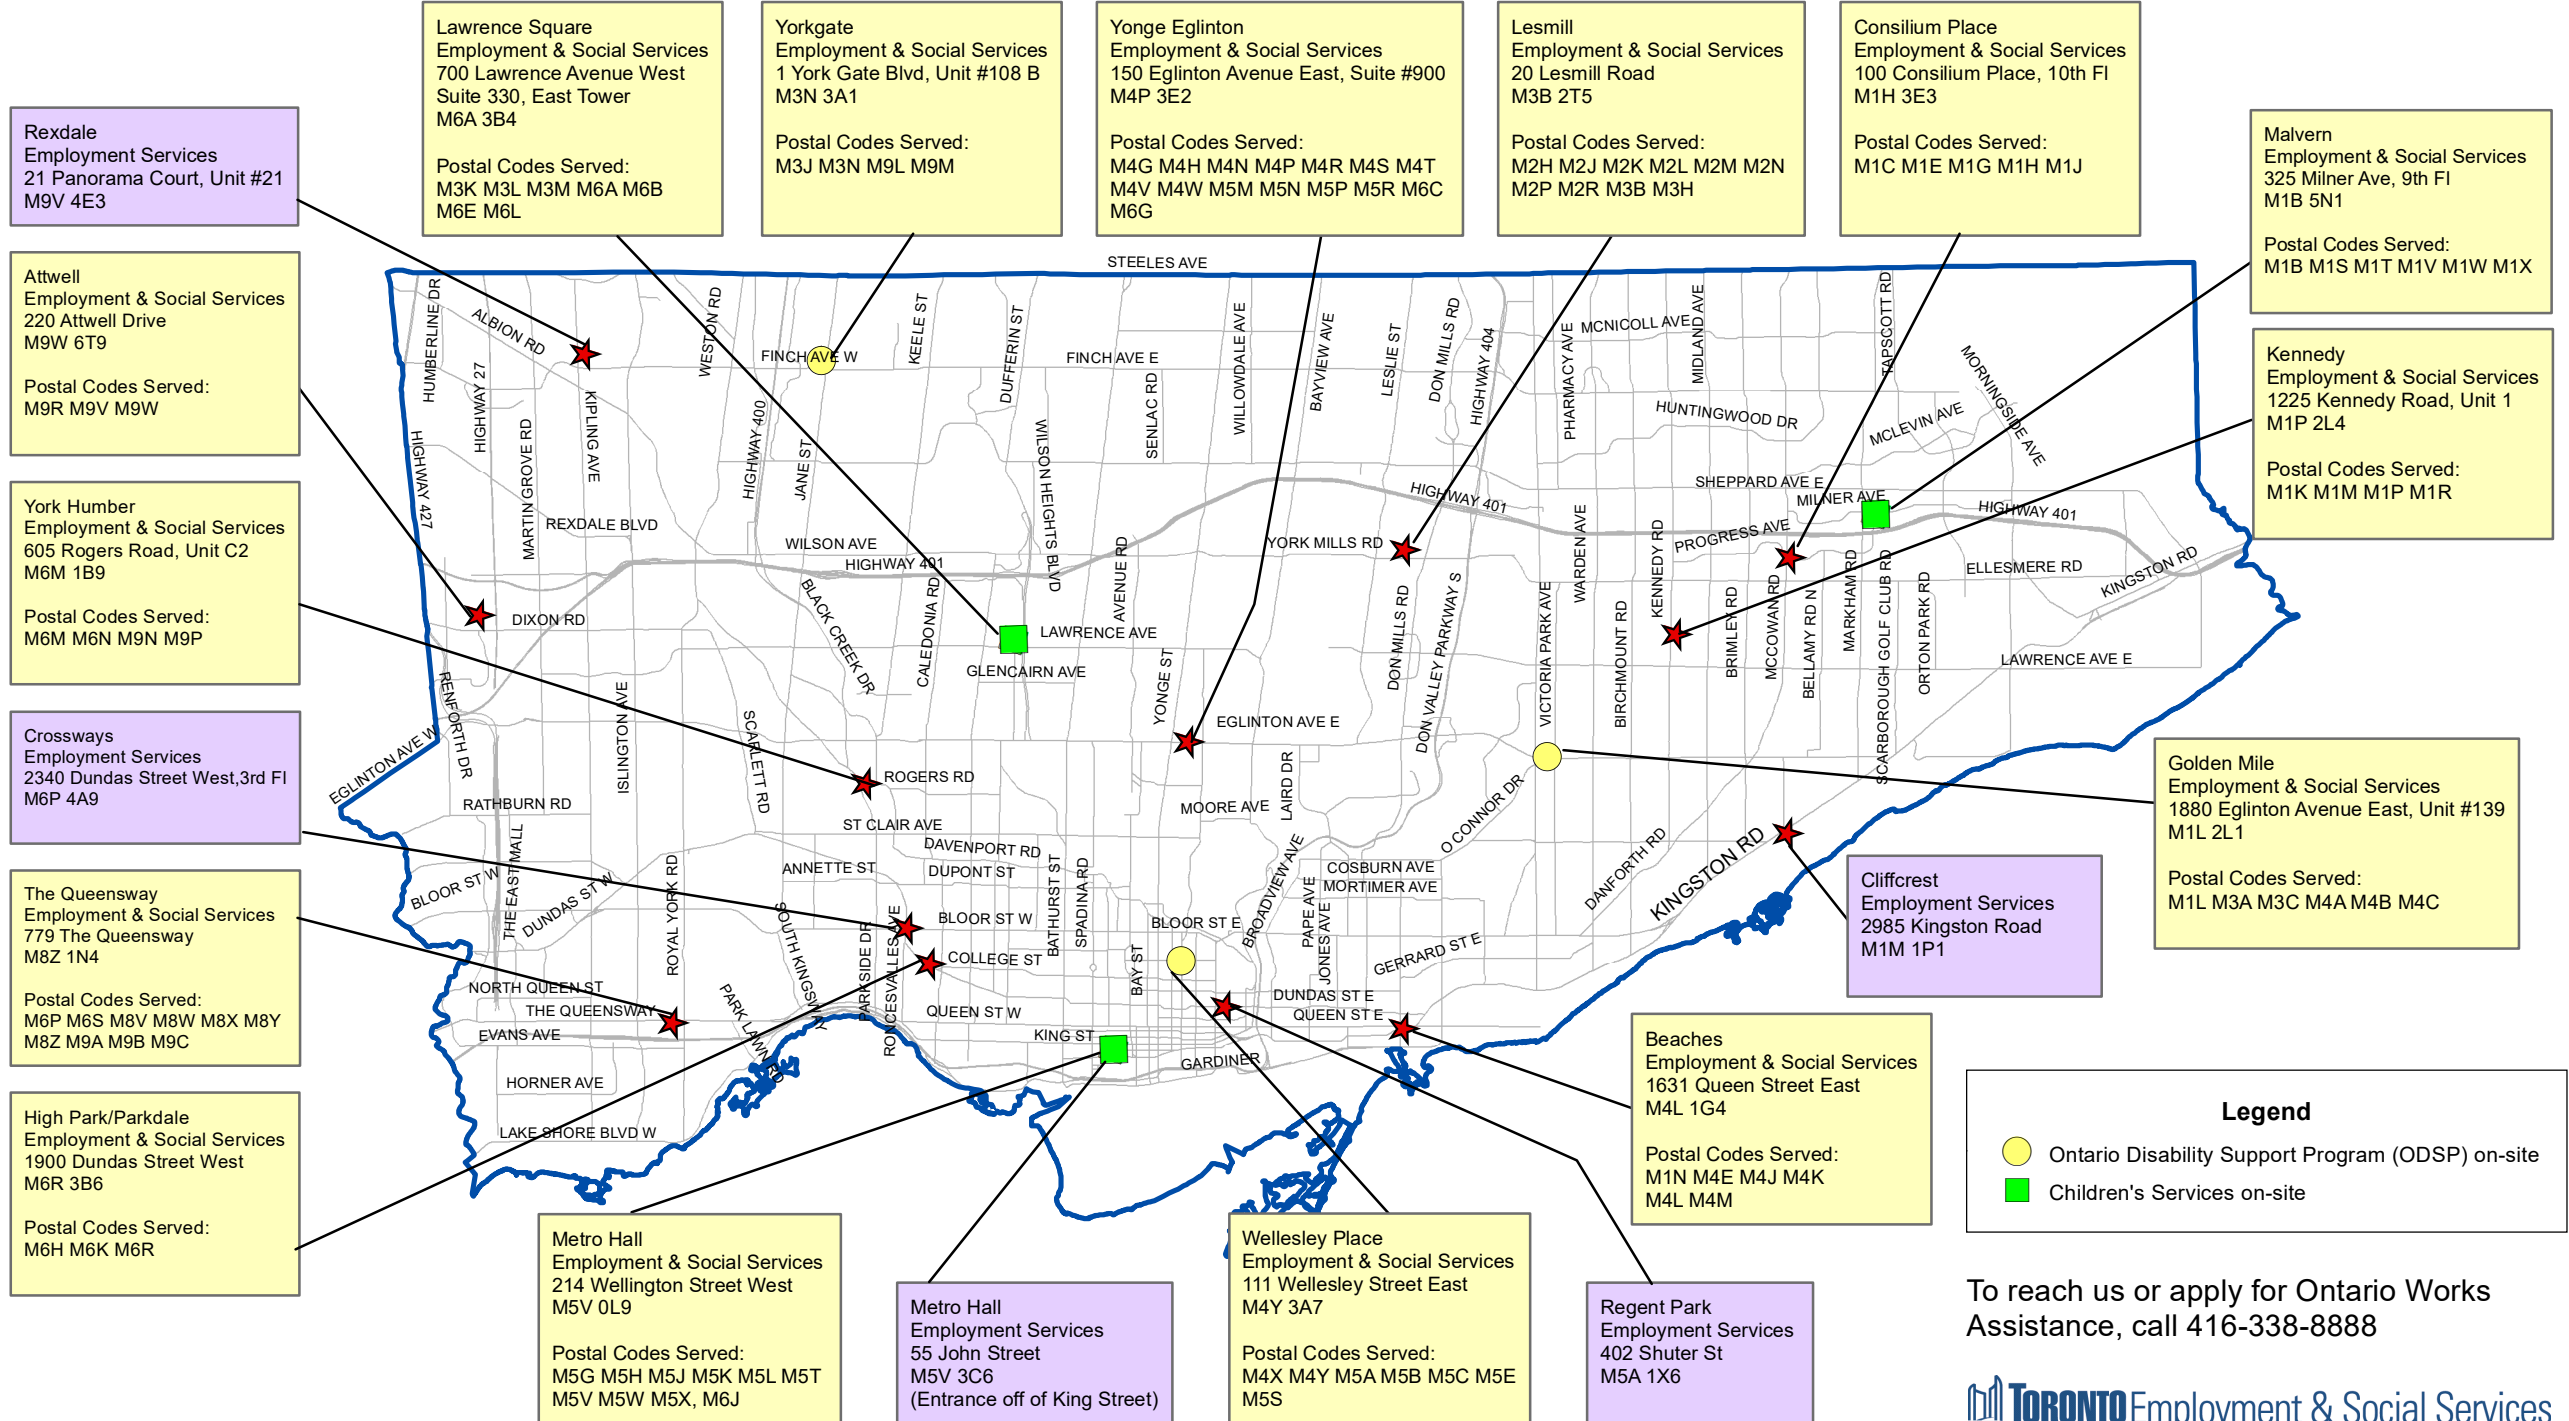

Toronto Employment & Social Services Locations

To reach us or apply for Ontario Works Assistance, call 416-338-8888