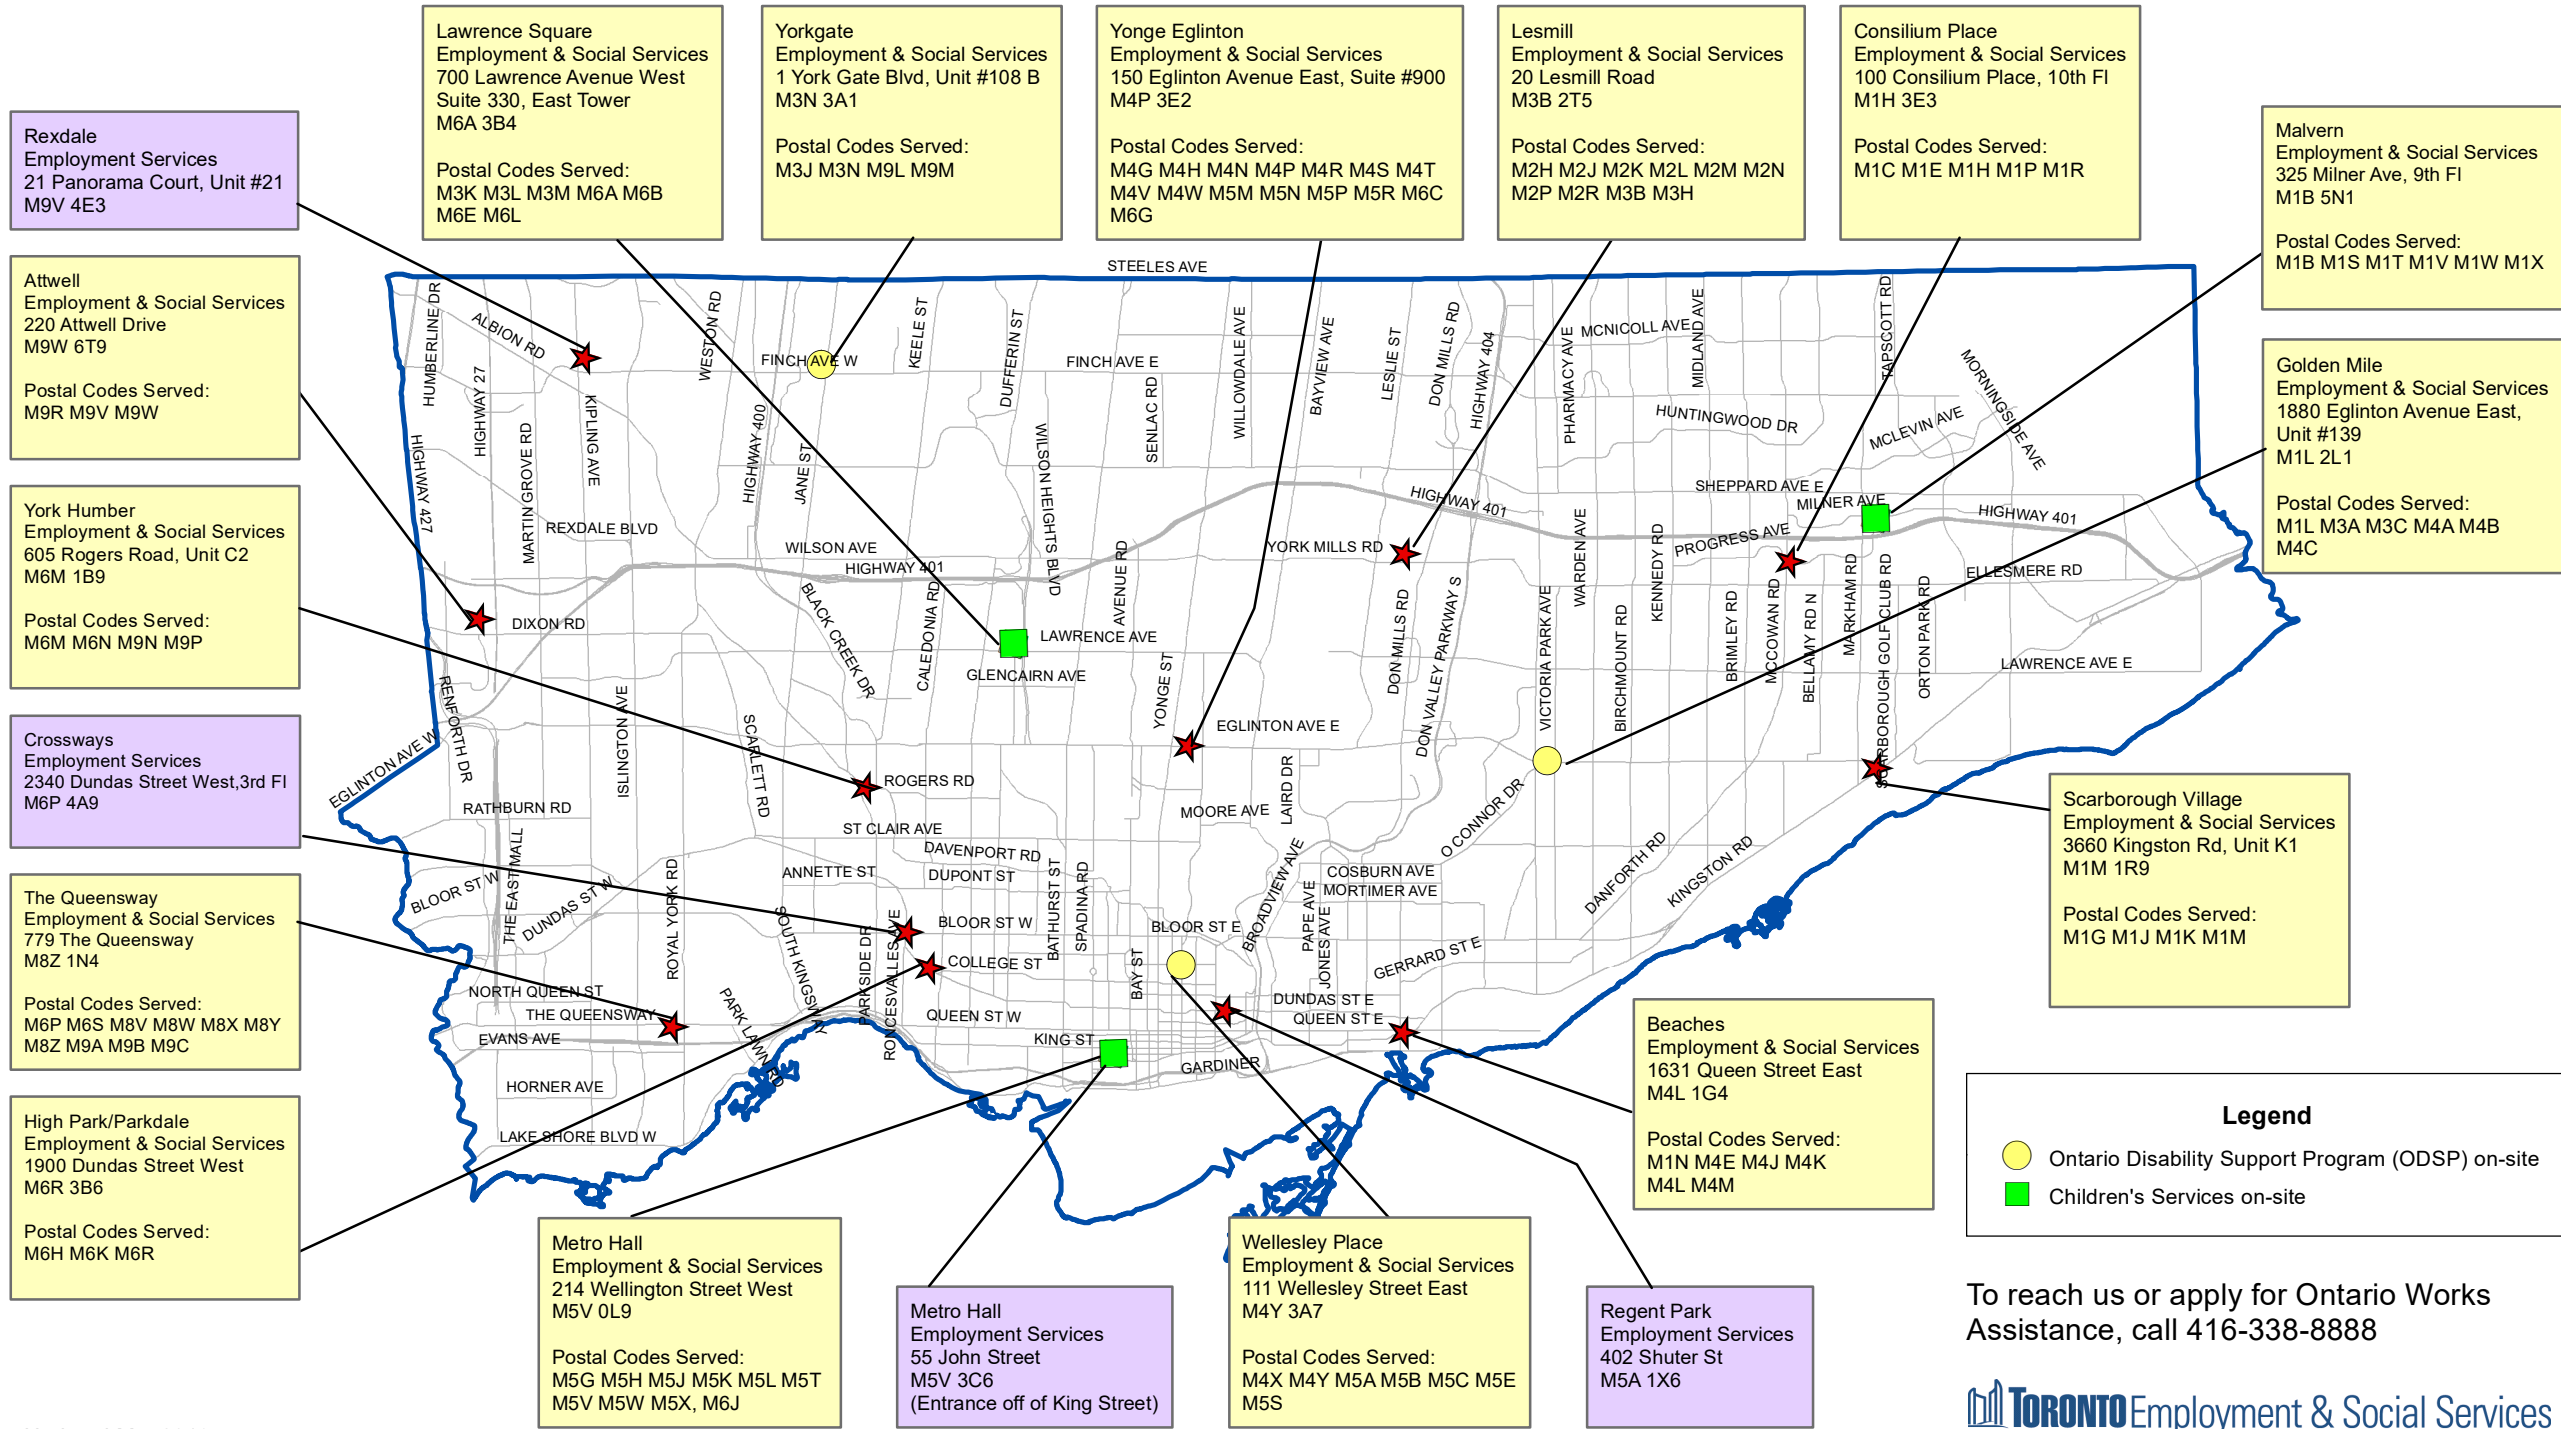

Toronto Employment & Social Services Locations

To reach us or apply for Ontario Works Assistance, call 416-338-8888