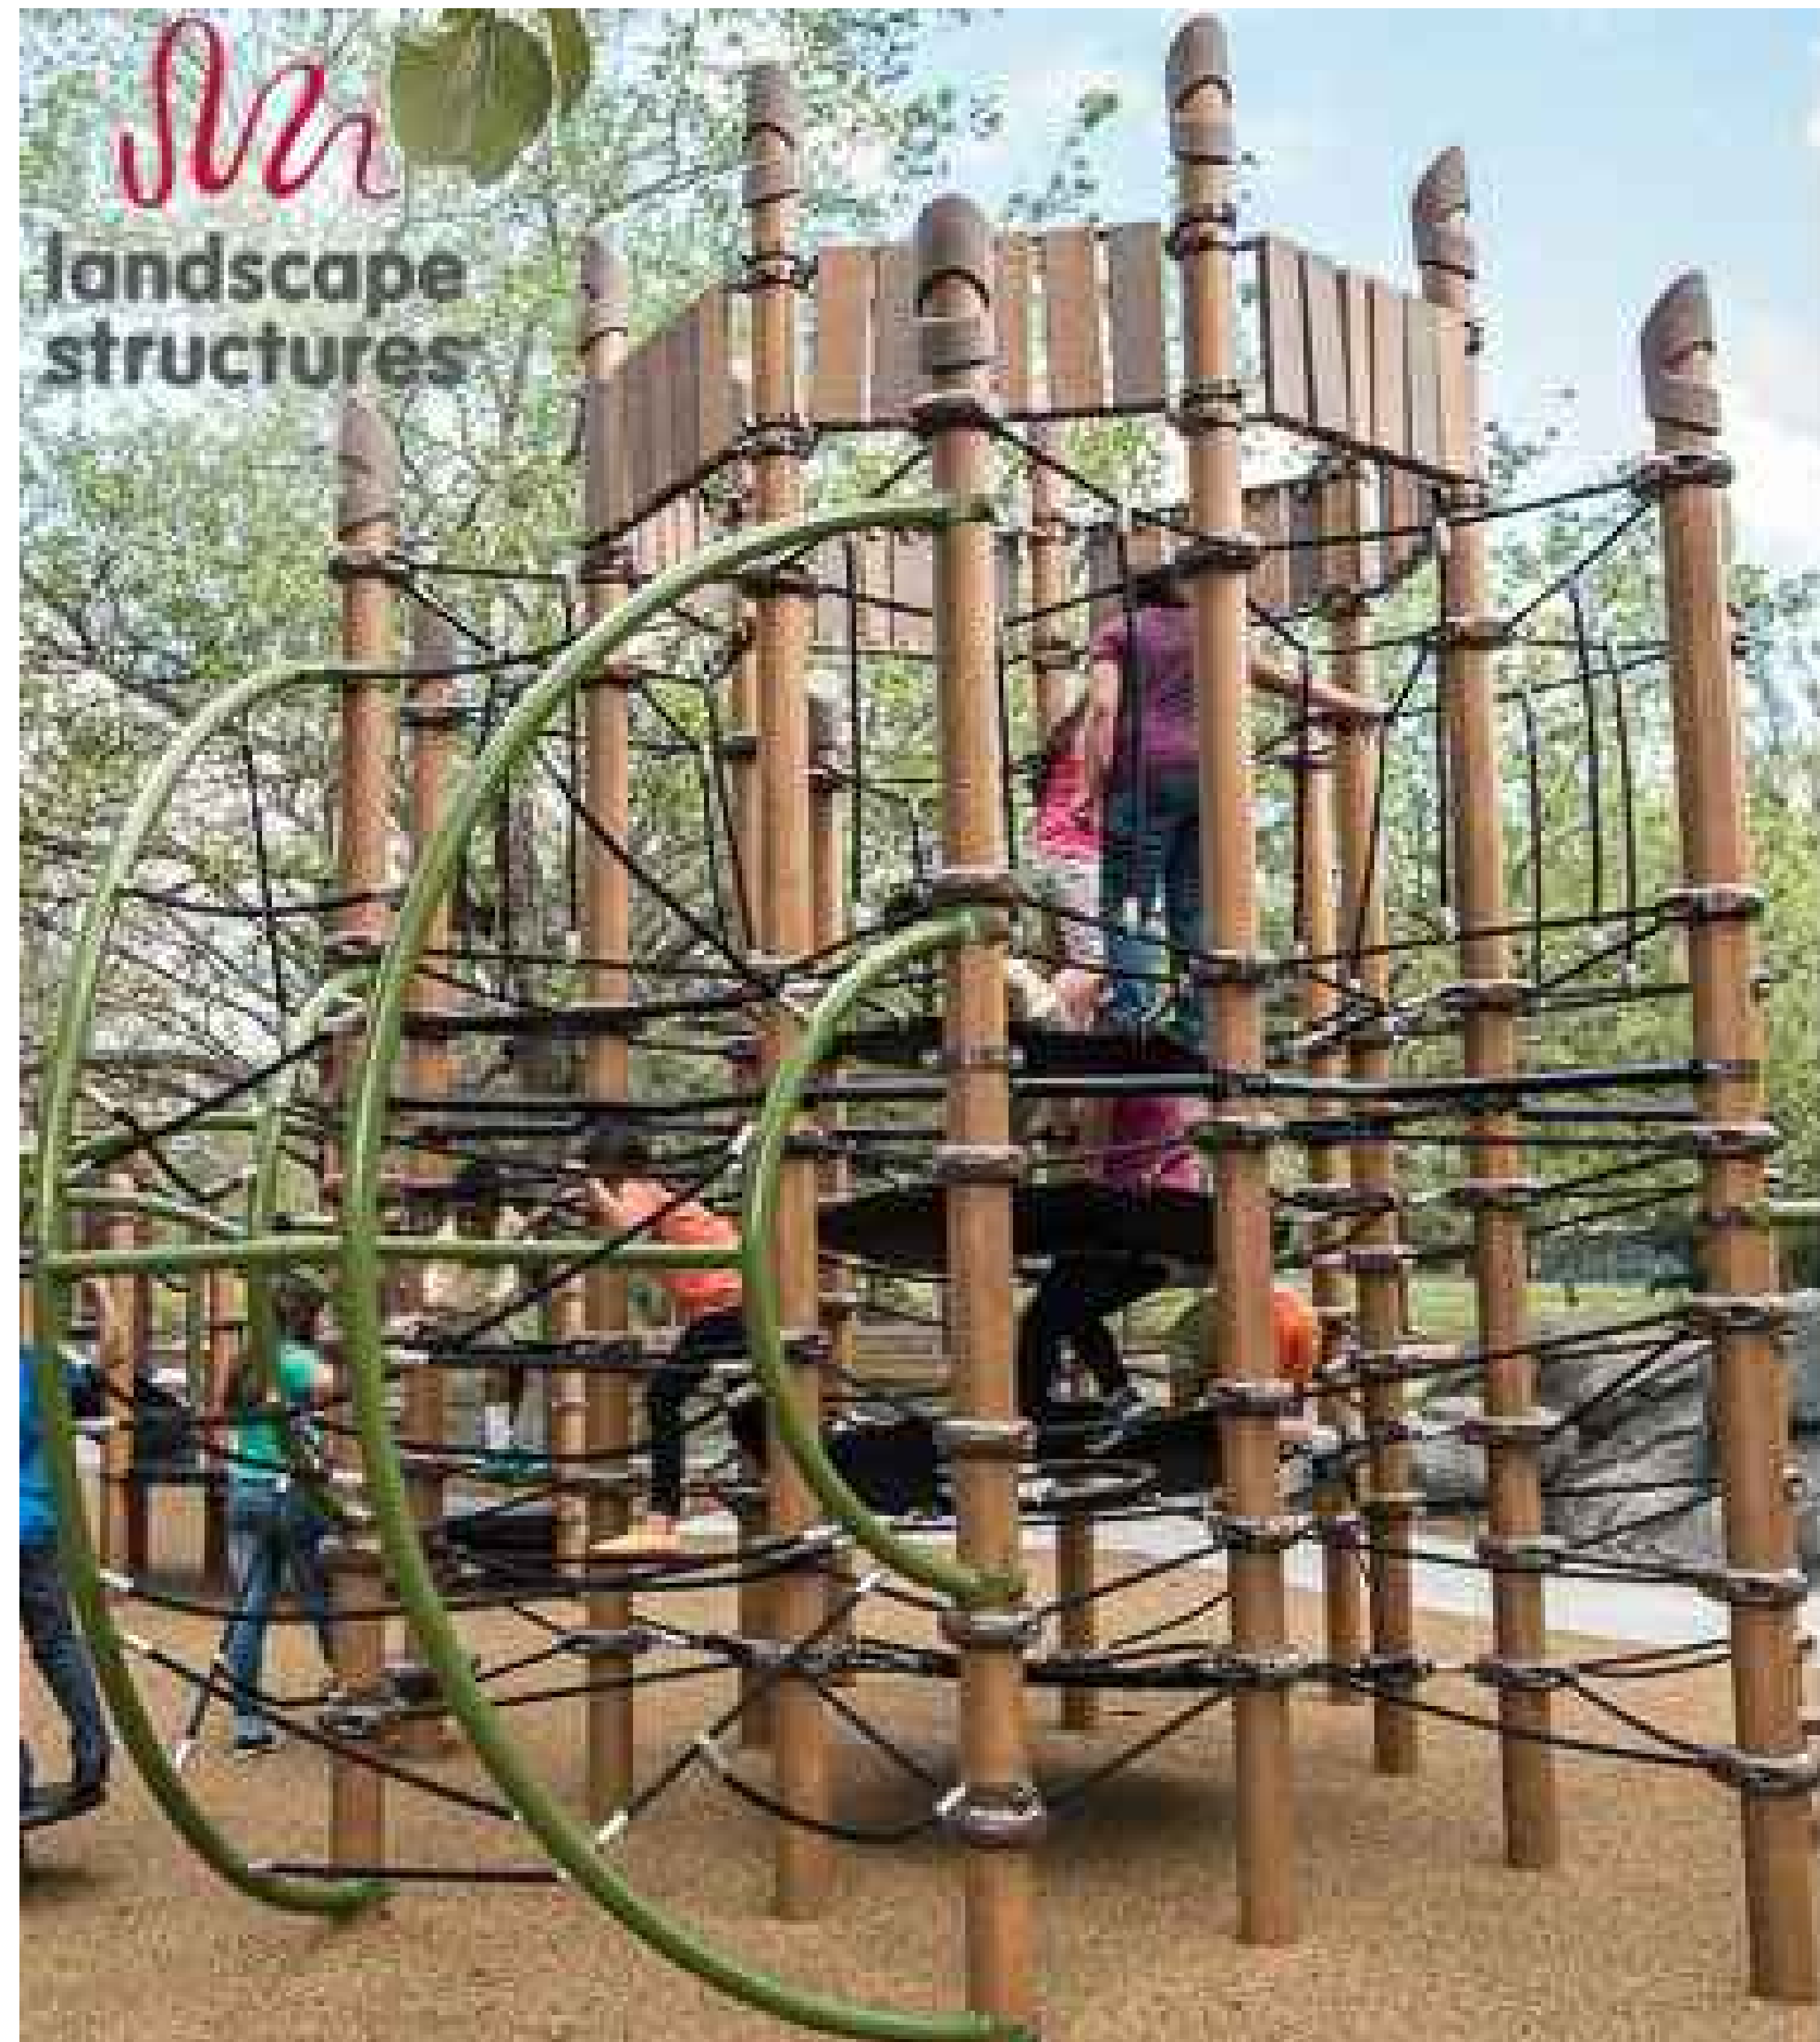

SUMACH-SHUTER PARKETTE CONCEPT B

Toronto PLAYGROUND EQUIPMENT

SENIOR STRUCTURE

JUNIOR STRUCTURE

ALTERNATE
SENIOR
STRUCTURE

ALTERNATE
SENIOR
STRUCTURE

THE GRAPHIC PANEL ABOVE SHOWS SUGGESTED SENIOR AND JUNIOR PLAYGROUND EQUIPMENT FOR CONCEPT B. THE EQUIPMENT EMPLOYS A 'NATURAL' AESTHETIC FOR AN 'ORGANIC' DESIGN STYLE OF PARK DESIGN. TWO ALTERNATIVE SENIOR STRUCTURES ARE ALSO DEPICTED.