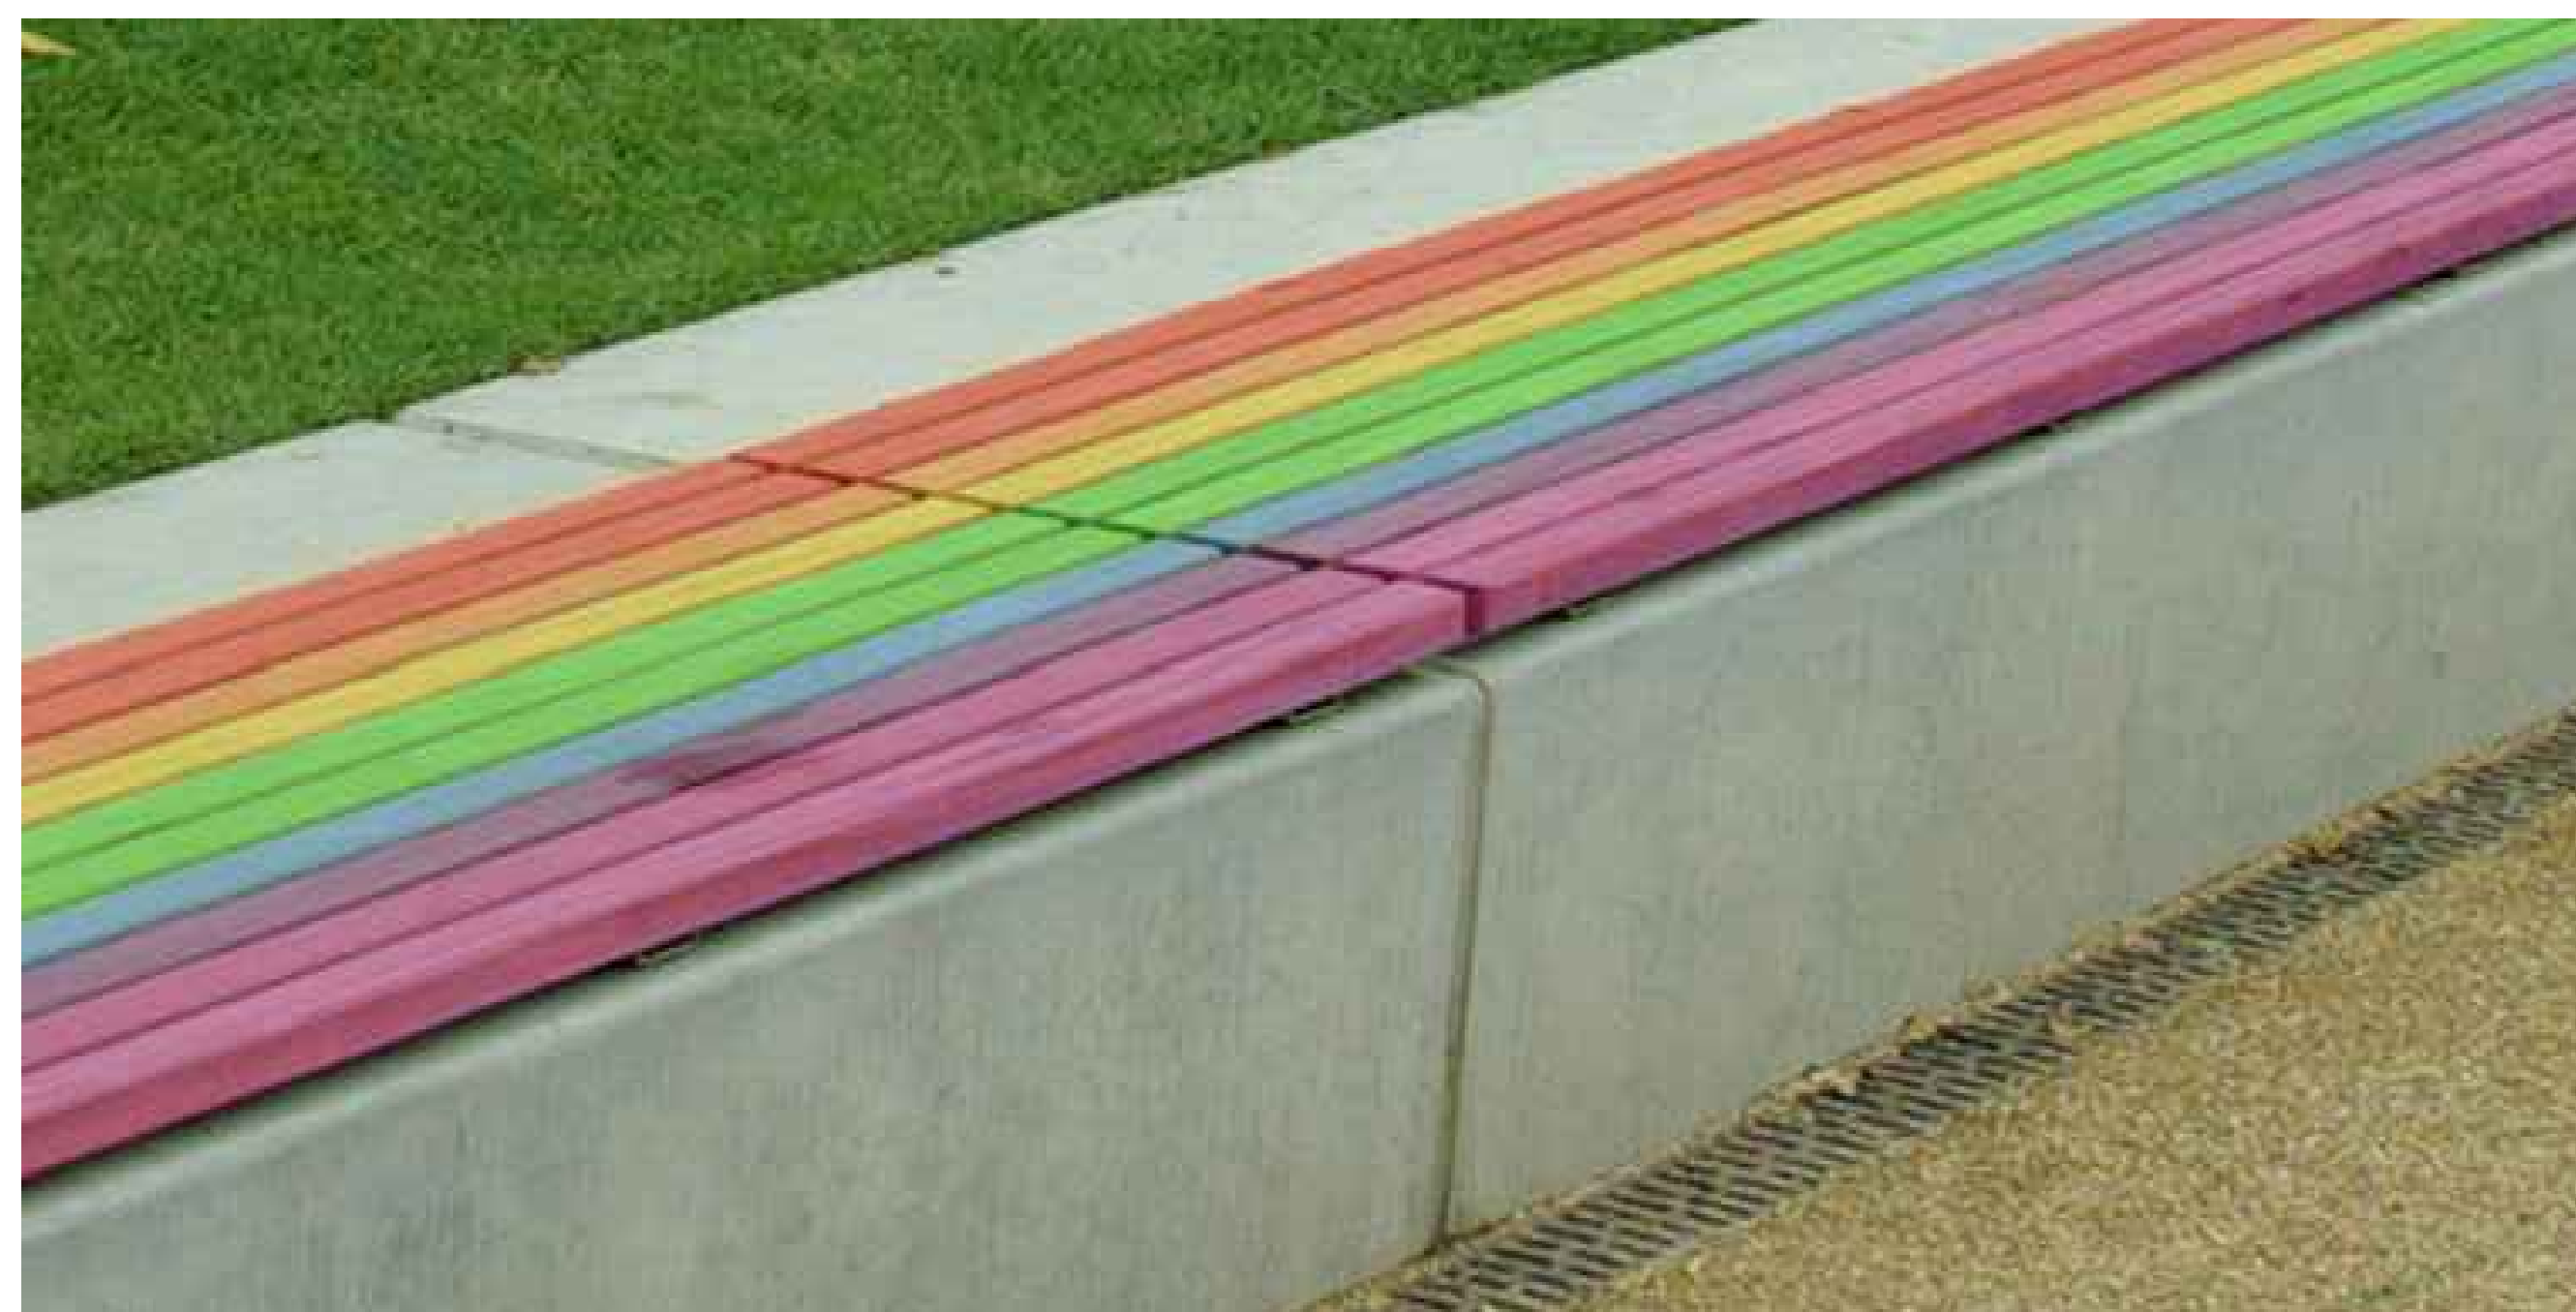

SUMACH-SHUTER PARKETTE CONCEPT A

TORONTO DESIGN ELEMENTS

SITE FURNISHINGS

BIKE RING

BOLLARD

BOTTLE FILLER

CONCRETE WALL WITH WOOD SLAT TOP

BRIGHTLY COLOURED WOOD BENCH SLATS

RUBBER TILE SAFETY SURFACING

CONCRETE SLAB

DECORATIVE METAL FENCE
(MATCHES FENCE ACROSS STREET)

BRIGHTLY COLOURED DECORATIVE METAL POSTS

PODIUM SEATING