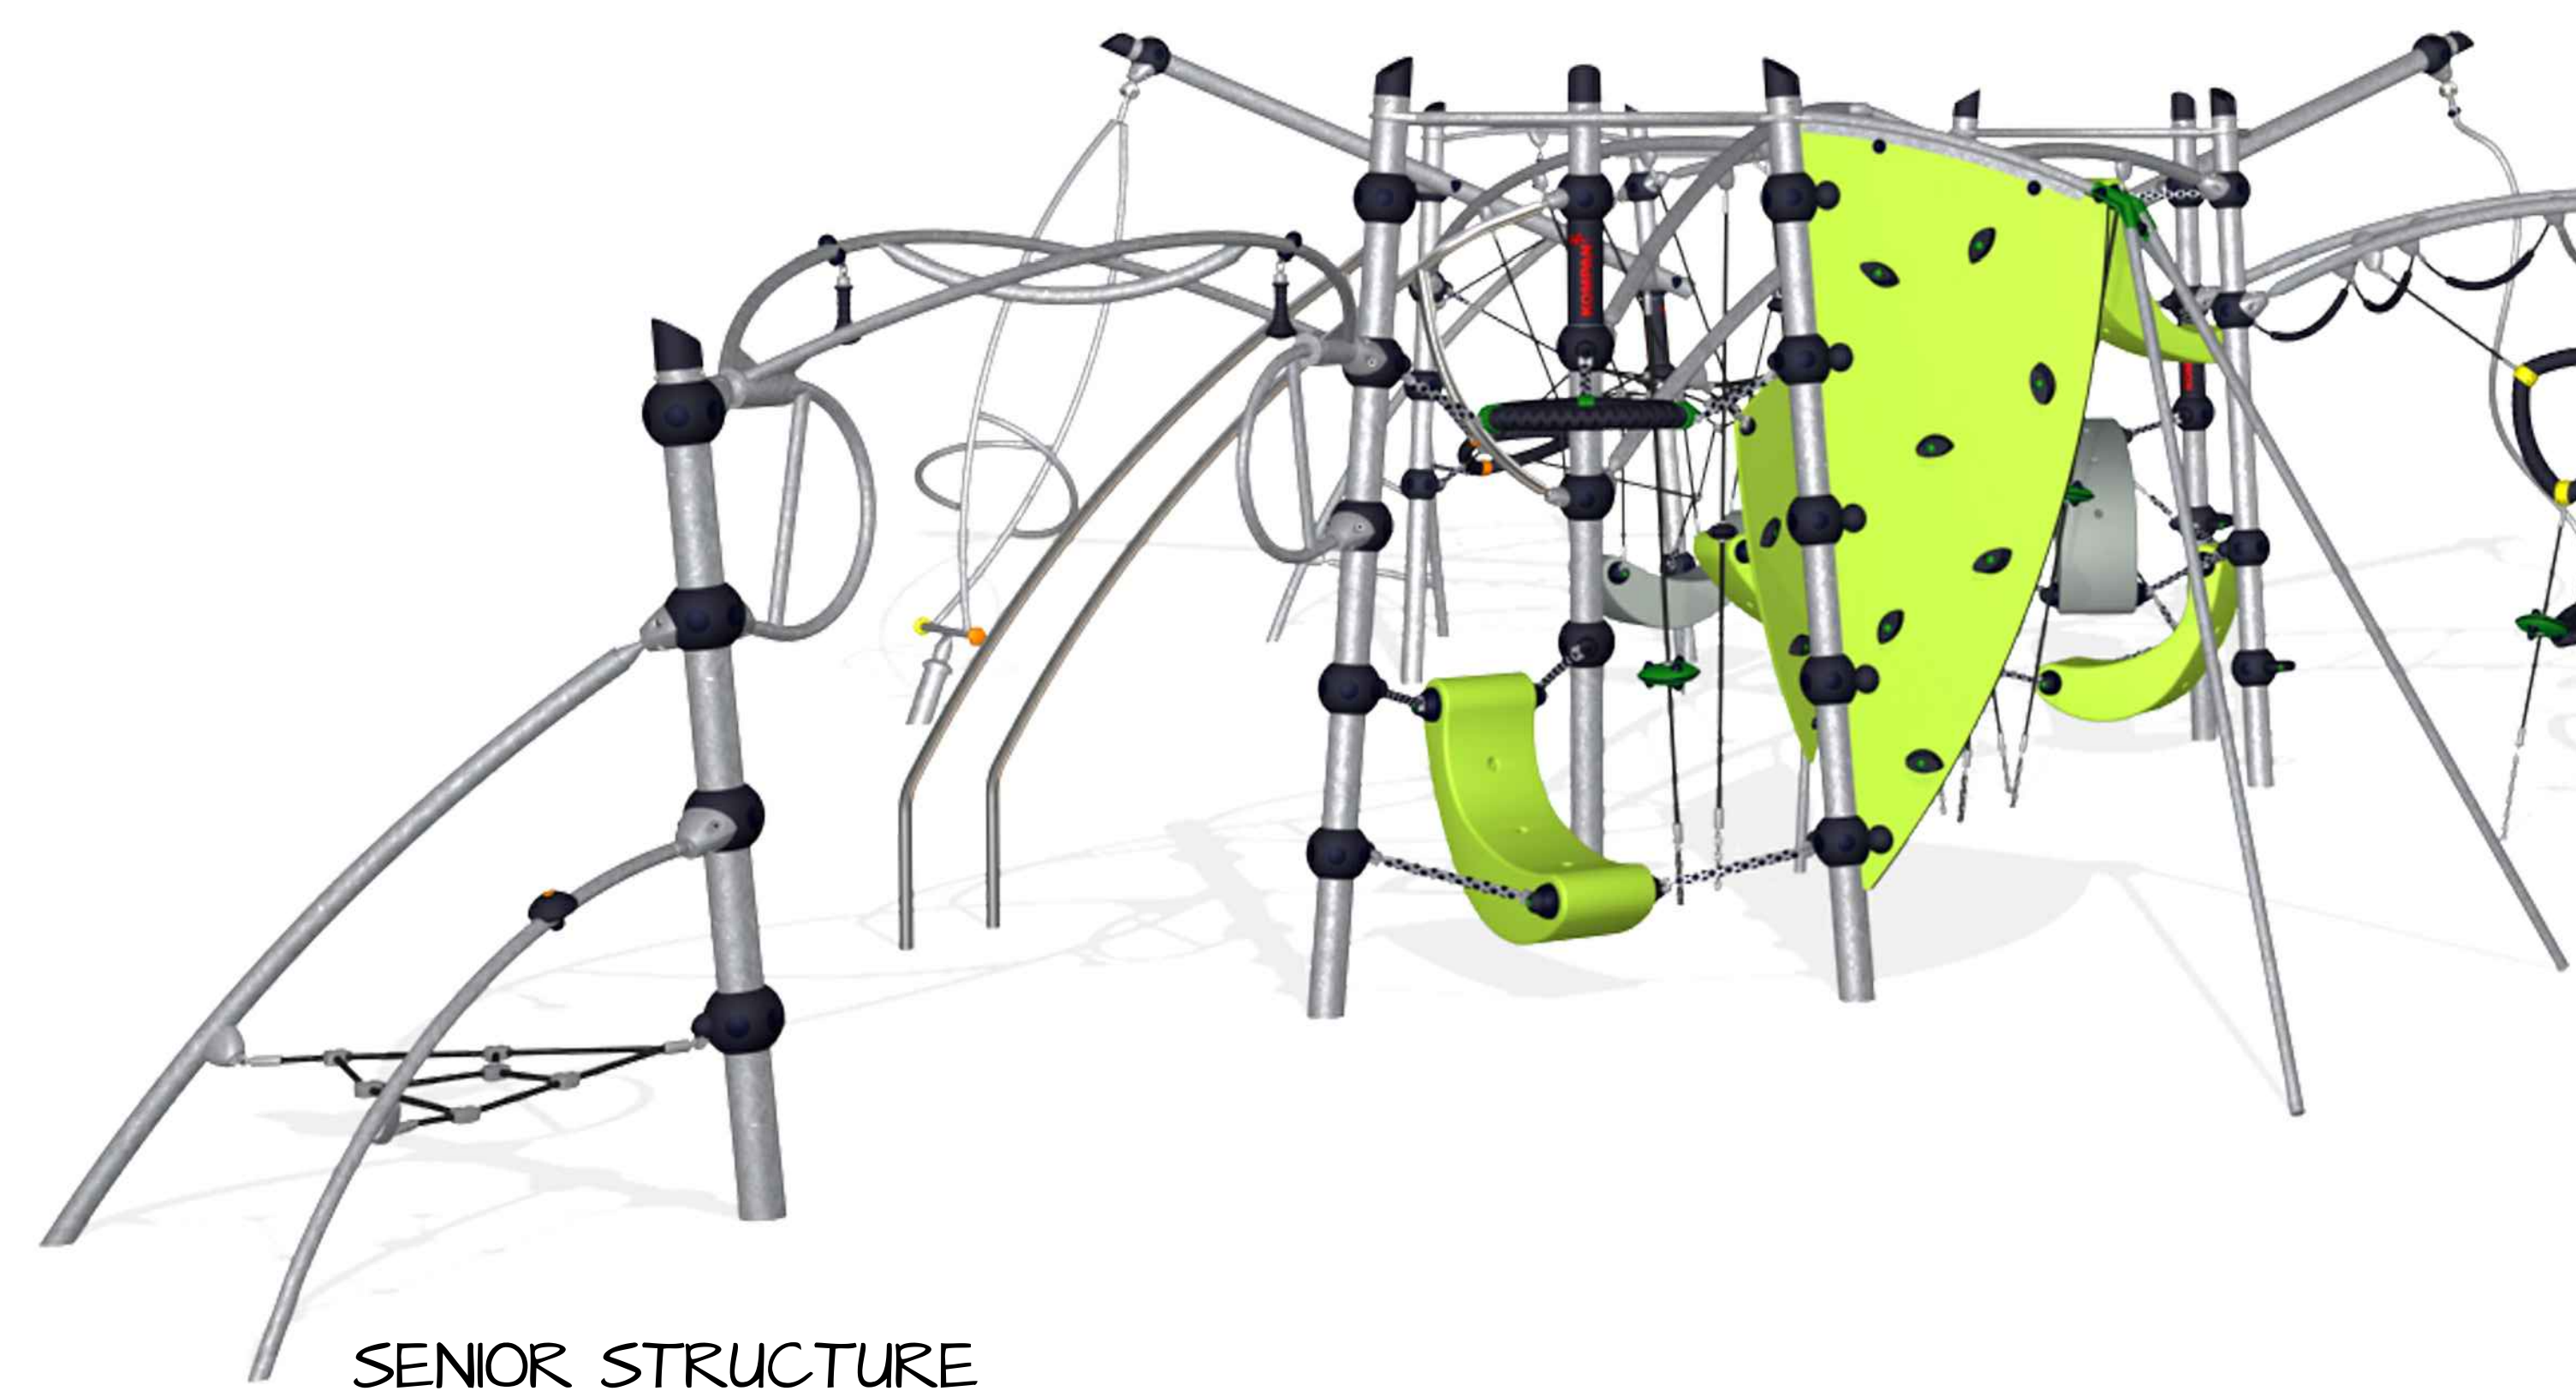

# SUMACH-SHUTER PARKETTE CONCEPT A

## Toronto PLAYGROUND EQUIPMENT

THE GRAPHIC PANEL ABOVE SHOWS SUGGESTED SENIOR AND JUNIOR PLAYGROUND EQUIPMENT FOR CONCEPT A. THE EQUIPMENT EMPLOYS A MODERN AESTHETIC APPROPRIATE FOR AN URBAN DESIGN STYLE OF PARK DESIGN. TWO ALTERNATIVE SENIOR STRUCTURES ARE ALSO DEPICTED.