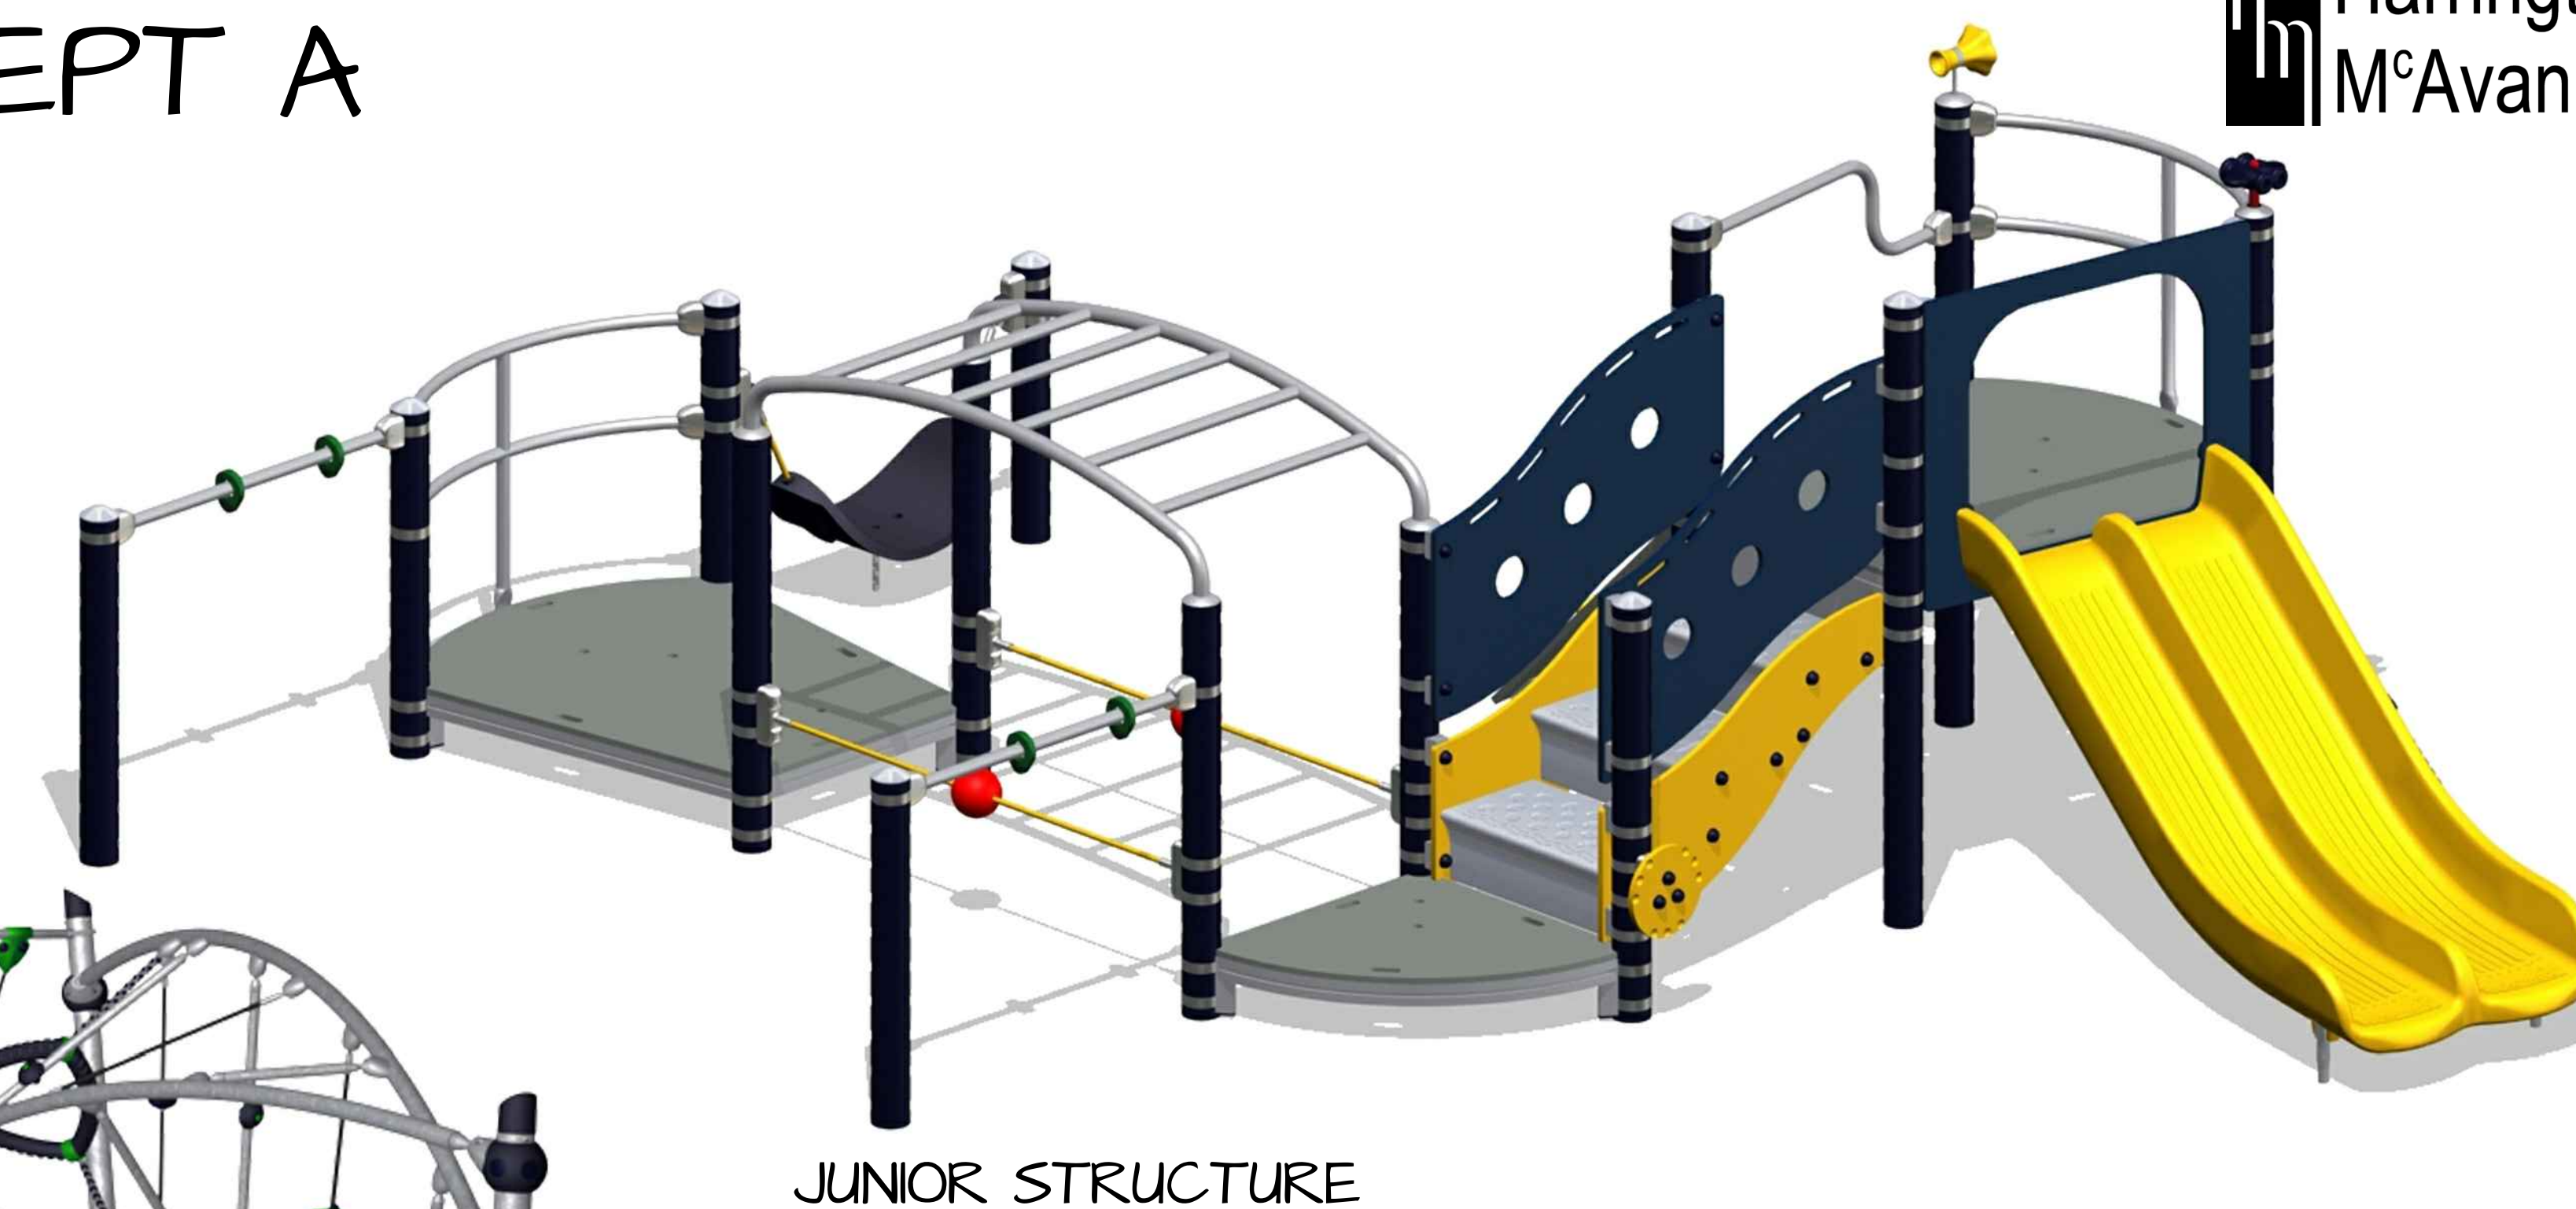

# SUMACH-SHUTER PARKETTE CONCEPT A

## Toronto PLAYGROUND EQUIPMENT

THE GRAPHIC PANEL ABOVE SHOWS SUGGESTED SENIOR AND JUNIOR PLAYGROUND EQUIPMENT FOR CONCEPT A. THE EQUIPMENT EMPLOYS A MODERN AESTHETIC APPROPRIATE FOR AN URBAN DESIGN STYLE OF PARK DESIGN. TWO ALTERNATIVE SENIOR STRUCTURES ARE ALSO DEPICTED.