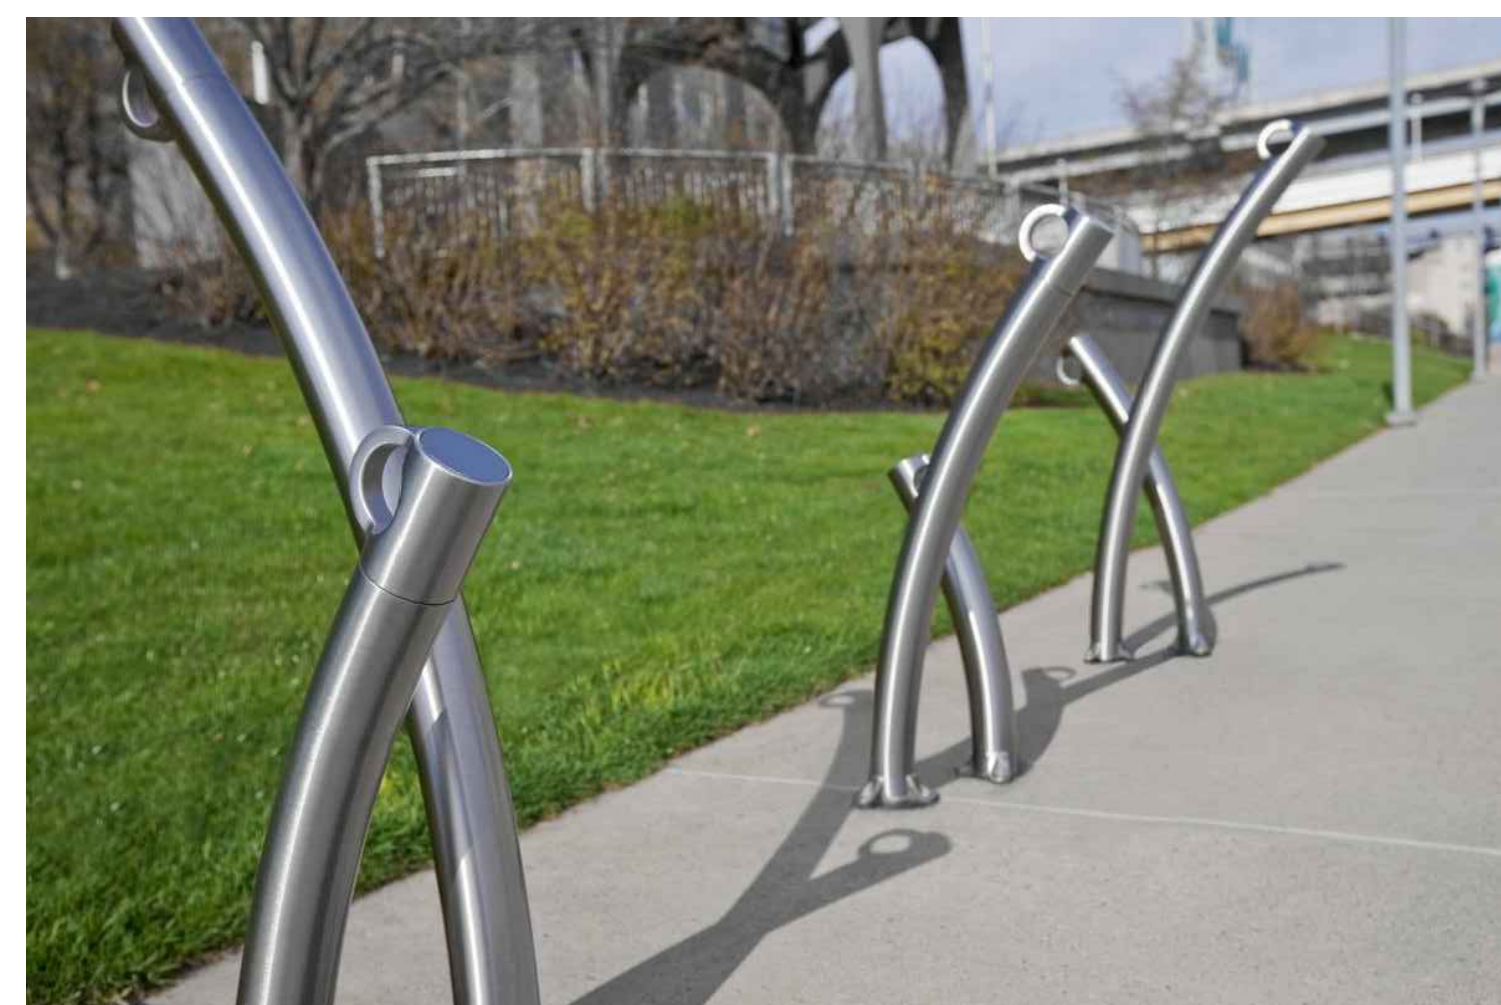

SUMACH-SHUTER PARKETTE CONCEPT B

Toronto DESIGN ELEMENTS

SITE FURNISHINGS

TYPICAL BENCH

BOTTLE FILLER

CONCRETE WALL WITH BRIGHTLY COLOURED WOOD SLAT TOP

STAINLESS STEEL BIKE RING

CONCRETE TABLE TENNIS TABLE

UPRIGHT LOG AND BOULDER BORDER

ARMOURSTONE SEAT WALL

DECORATIVE METAL FENCE

DECORATIVE BRIGHTLY COLOURED FENCE (AT PARK ENTRANCES)

TERRACED STAGE