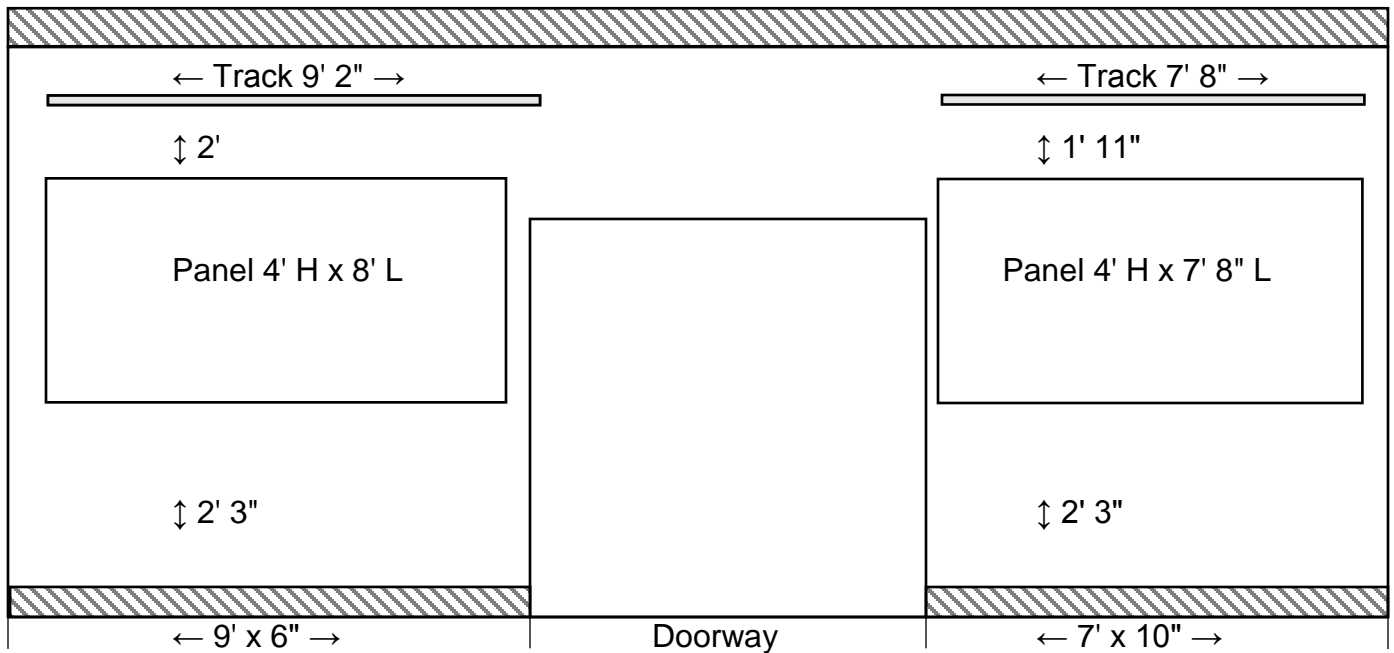

Cedar Ridge Creative Centre Wall Dimensions - LIBRARY

East Wall:

← 16' 8" Room Width →

South Wall:

← 26' 10" Room Length →

Cedar Ridge Creative Centre Wall Dimensions - LIBRARY

West Wall:

North Wall: