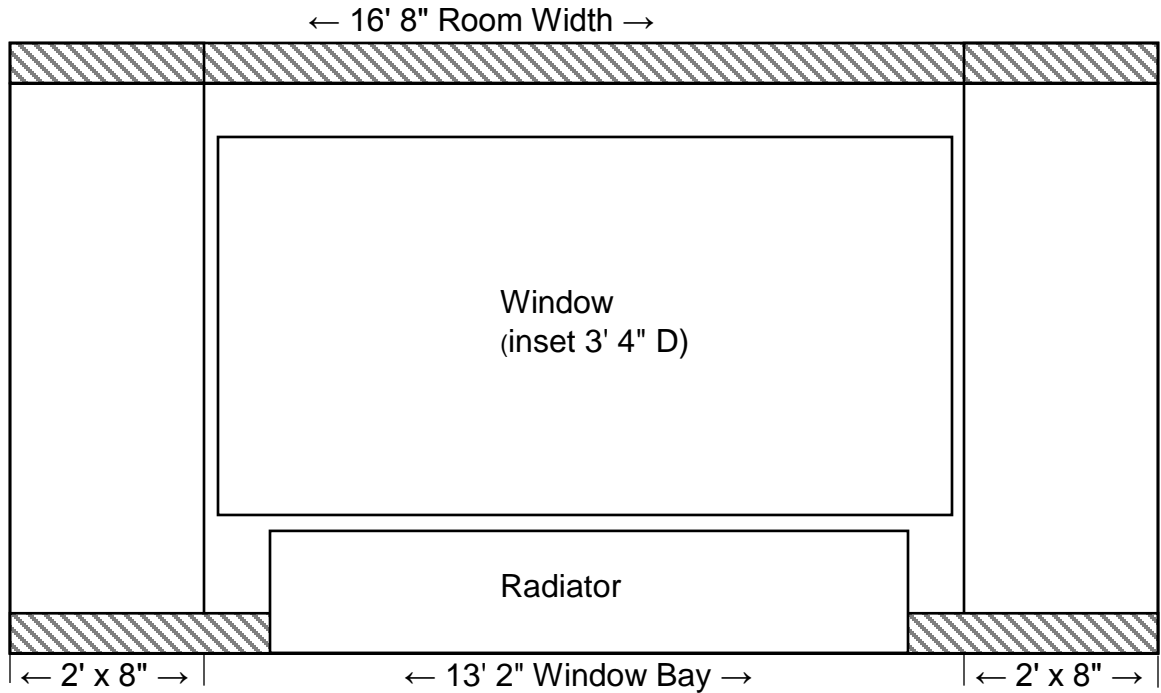

Cedar Ridge Creative Centre Wall Dimensions - LIBRARY

East Wall:

← 16' 8" Room Width →

South Wall:

← 26' 10" Room Length →

Cedar Ridge Creative Centre Wall Dimensions - LIBRARY

West Wall:

North Wall: