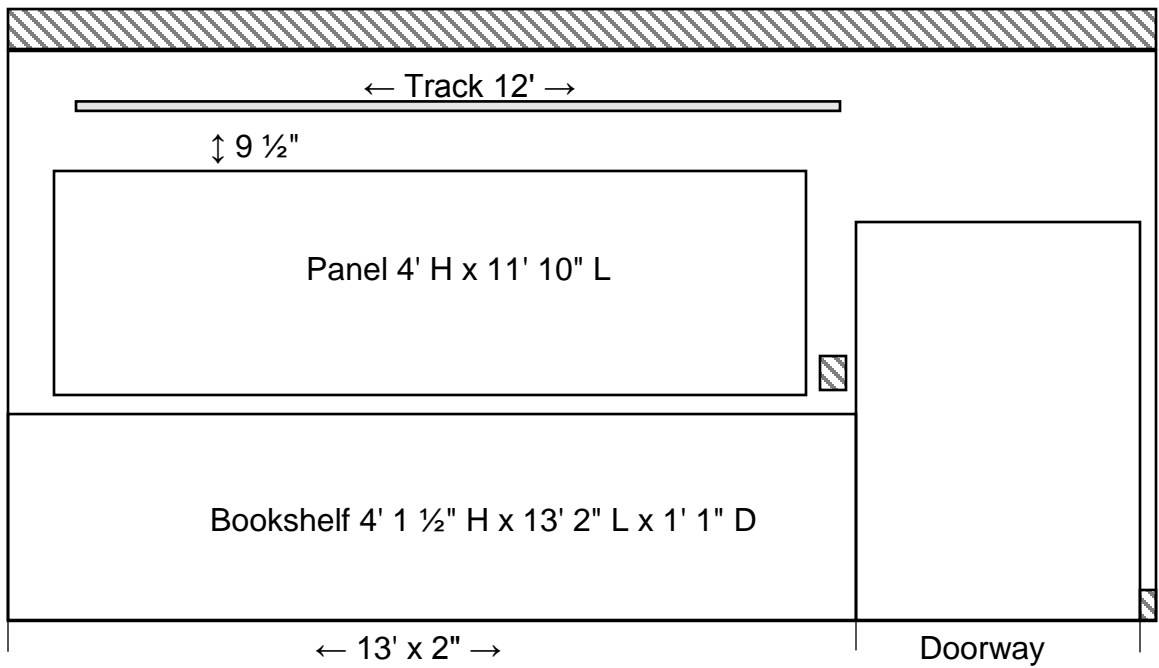

Cedar Ridge Creative Centre Wall Dimensions - LIBRARY

East Wall:

← 16' 8" Room Width →

South Wall:

← 26' 10" Room Length →

Cedar Ridge Creative Centre Wall Dimensions - LIBRARY

West Wall:

North Wall: