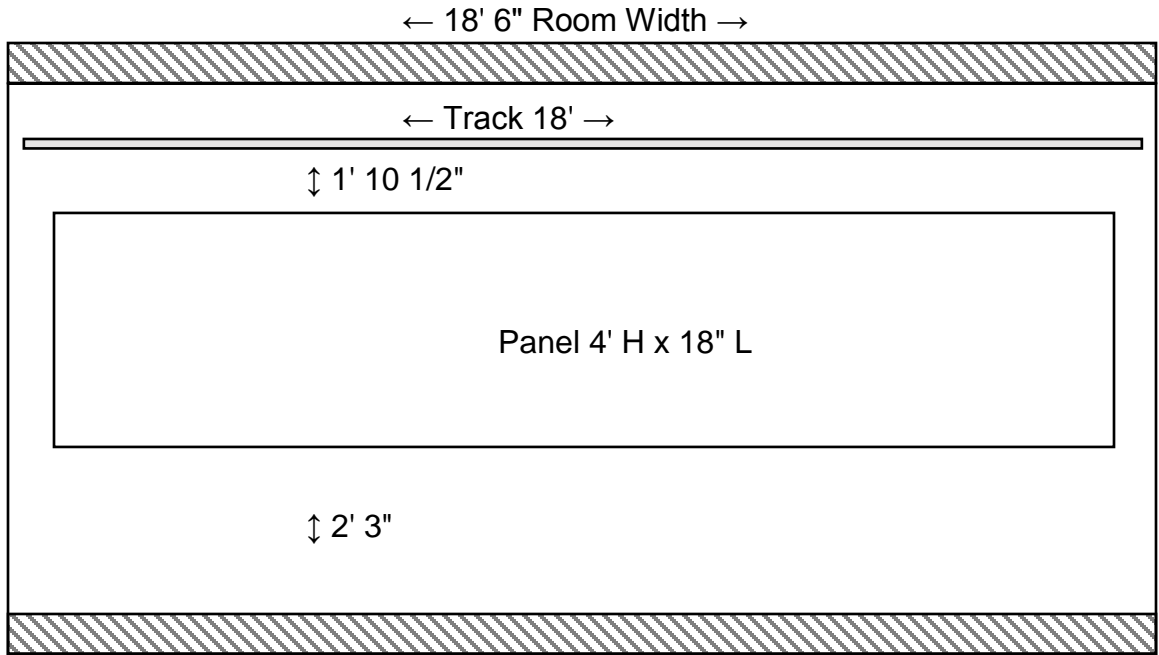

Cedar Ridge Creative Centre – DINING ROOM

East Wall:

← 18' 6" Room Width →

South Wall:

← 22' 3" Room Length →

Cedar Ridge Creative Centre – DINING ROOM

West Wall:

North Wall: