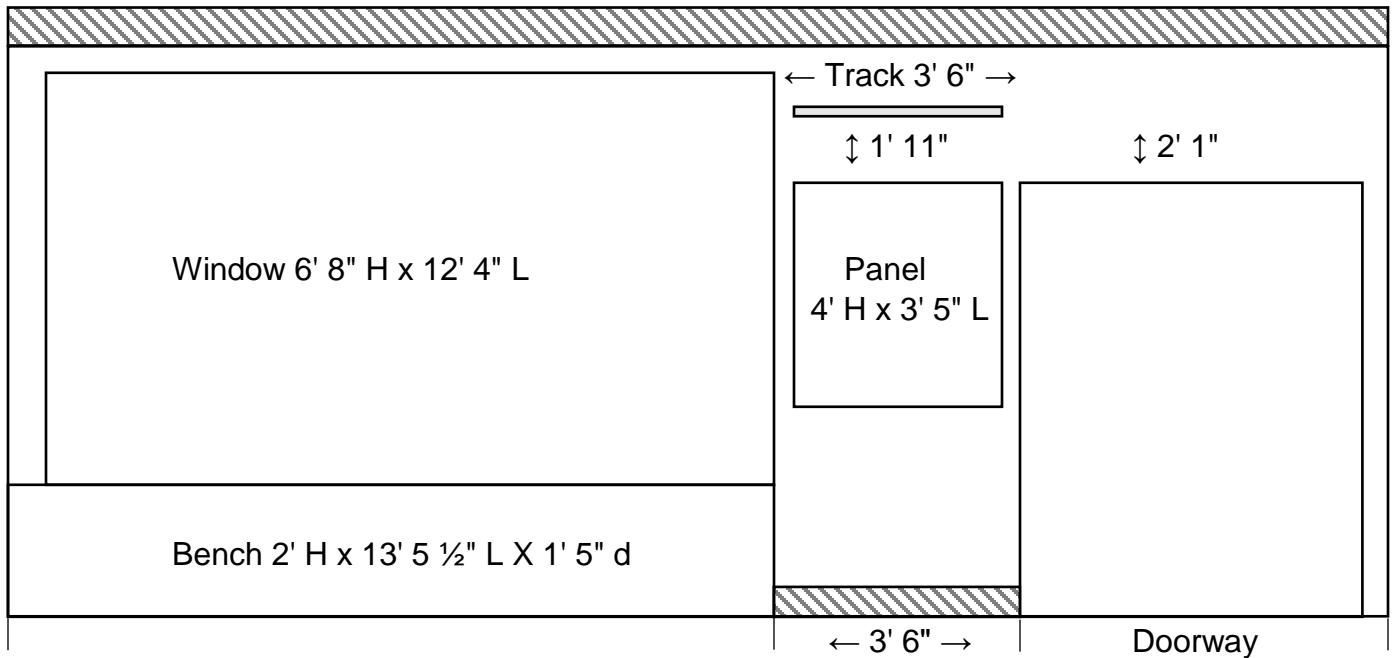

Cedar Ridge Creative Centre – DINING ROOM

East Wall:

← 18' 6" Room Width →

South Wall:

← 22' 3" Room Length →

Cedar Ridge Creative Centre – DINING ROOM

West Wall:

North Wall: