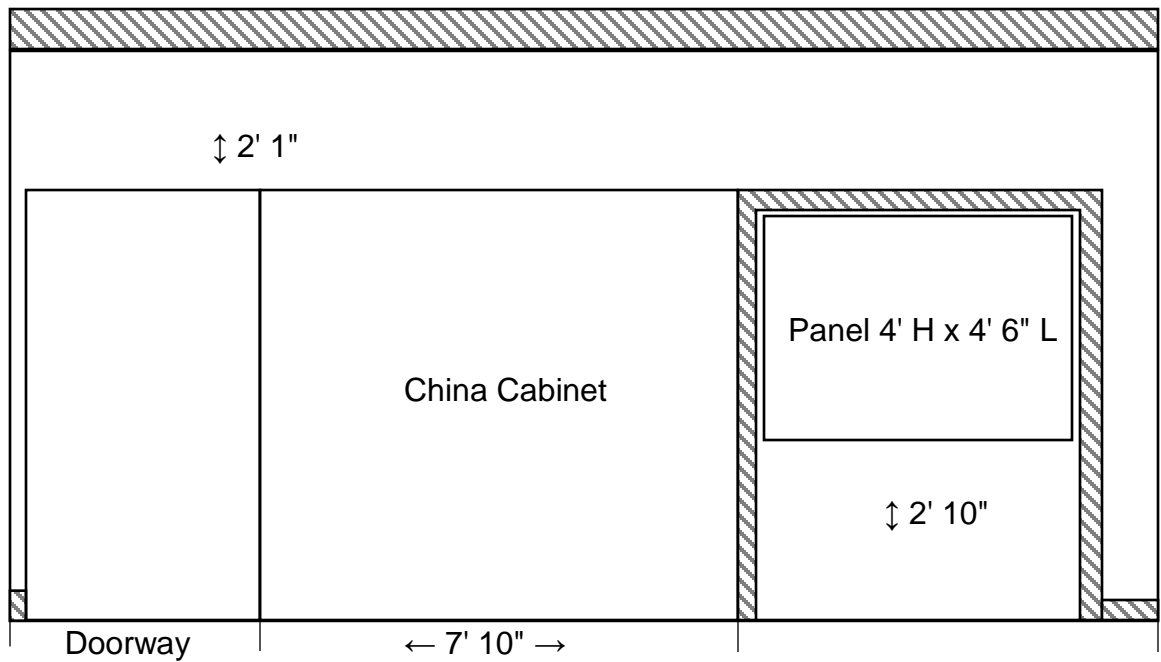

Cedar Ridge Creative Centre – DINING ROOM

East Wall:

← 18' 6" Room Width →

South Wall:

← 22' 3" Room Length →

Cedar Ridge Creative Centre – DINING ROOM

West Wall:

North Wall: