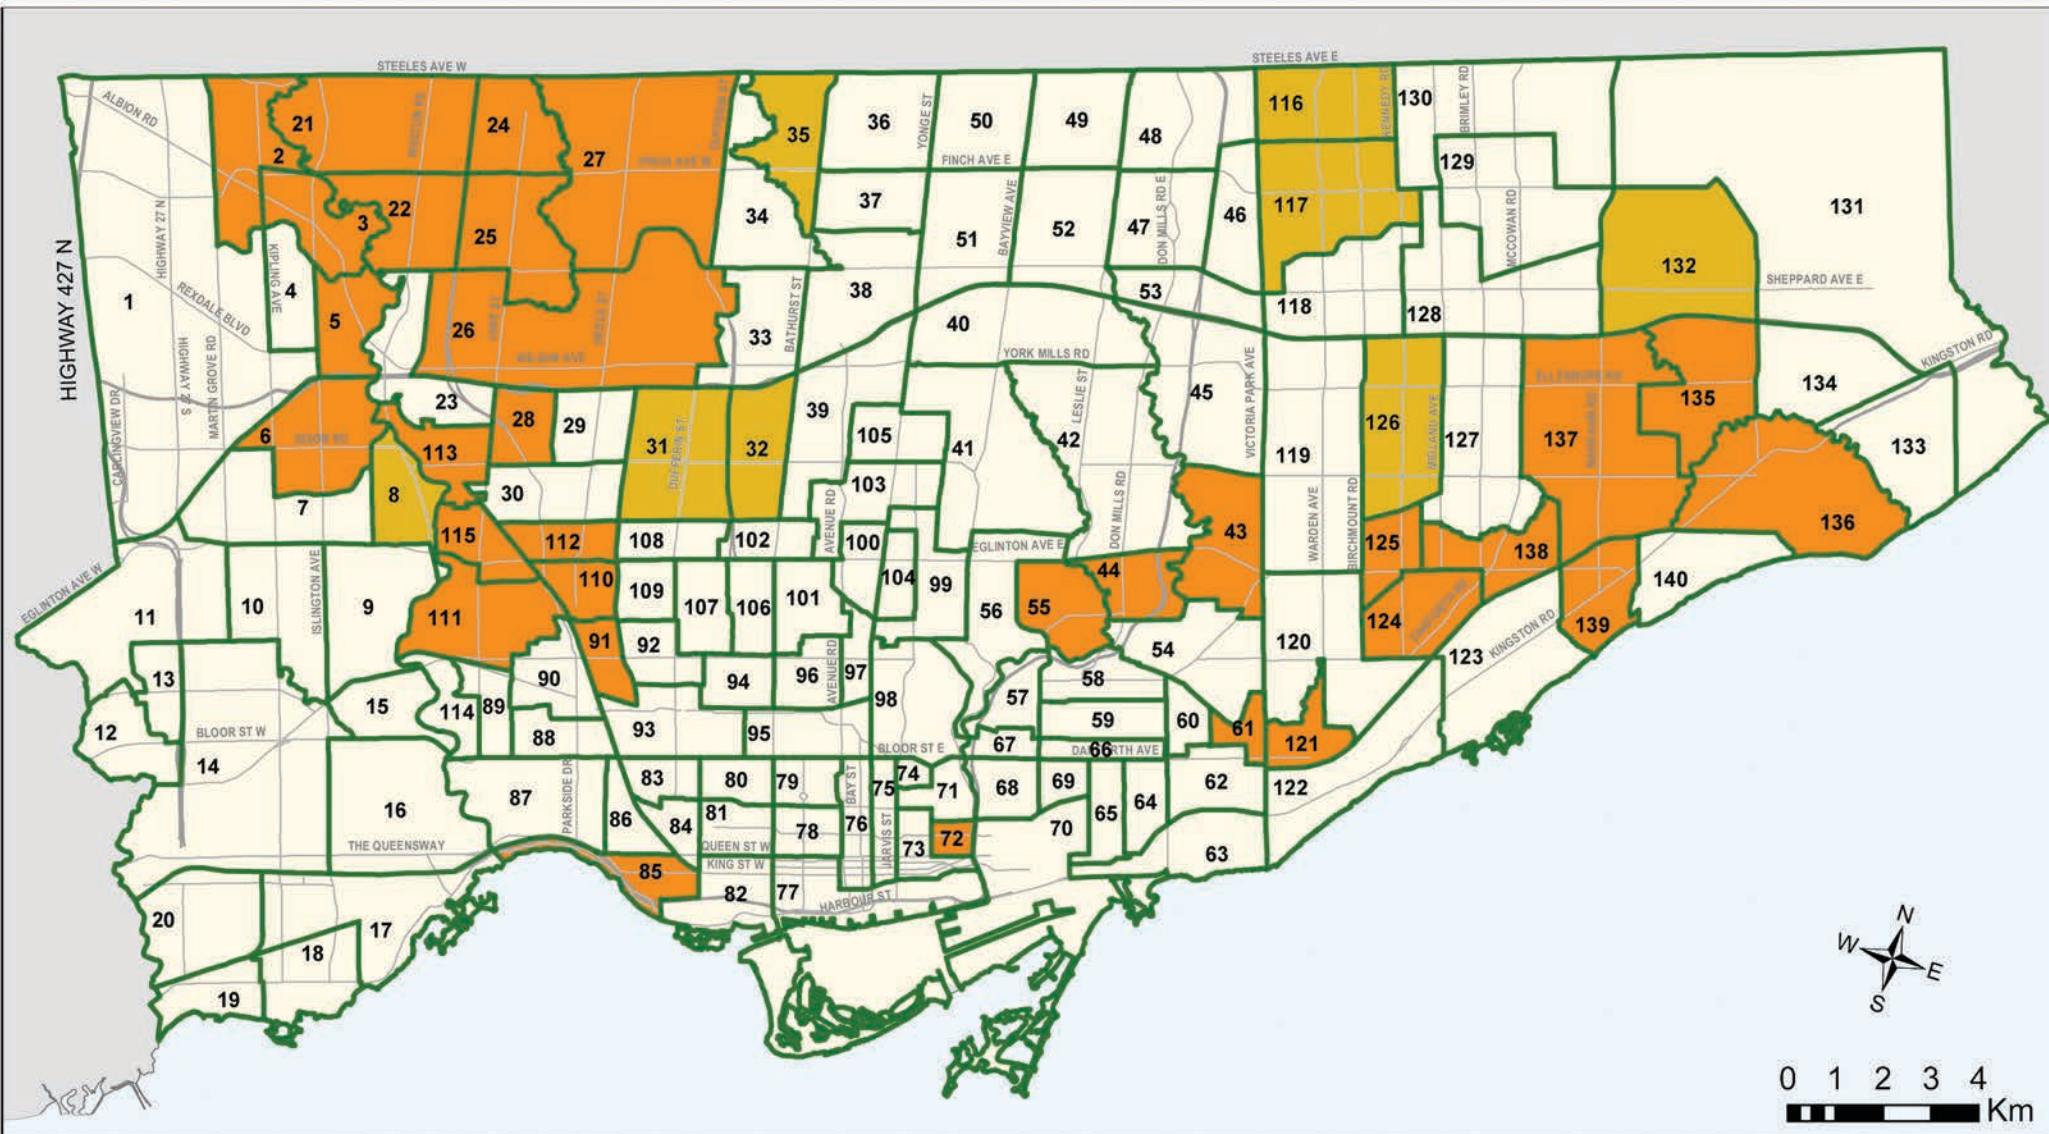

Neighbourhood Improvement Areas and Emerging Neighbourhoods

Neighbourhood Improvement Areas

- 2. Mount Olive-Silverstone-Jamestown
- 3. Thistletown-Beaumond Heights
- 5. Elms-Old Rexdale
- 6. Kingsview Village-The Westway
- 21. Humber Summit
- 22. Humbermede
- 24. Black Creek
- 25. Jane Glenfield Heights
- 26. Downsview Roding
- 27. York University Heights
- 28. Rustic
- 43. Victoria Village
- 44. Flemingdon Park
- 55. Thorncliffe Park
- 61. Crescent Town
- 72. Regent Park
- 85. South Parkdale
- 91. Weston Pelham Park
- 110. Keelesdale-Eglinton West
- 111. Rockcliffe-Smythe

- 112. Beechborough-Greenbrook
- 113. Weston
- 115. Mount Dennis
- 121. Oakridge
- 124. Kennedy Park
- 125. Birchmount Eglinton East (Ionview)
- 135. Mornelle Court (Morningside)
- 136. Kingston Galloway/Orton Park (West Hill)
- 137. Woburn
- 138. Eglinton East
- 139. Scarborough Village

Emerging Neighbourhoods

- 8. Humber-Heights Westmount
 - 31. Yorkdale-Glen Park
 - 32. Englemount-Lawrence
 - 35. Westminster Branson
 - 116. Steeles
 - 117. L'Amoreaux
 - 126. Dorset Park
 - 132. Malvern
- Emerging Neighbourhood
 Neighbourhood Improvement Area
 Neighbourhood Boundary