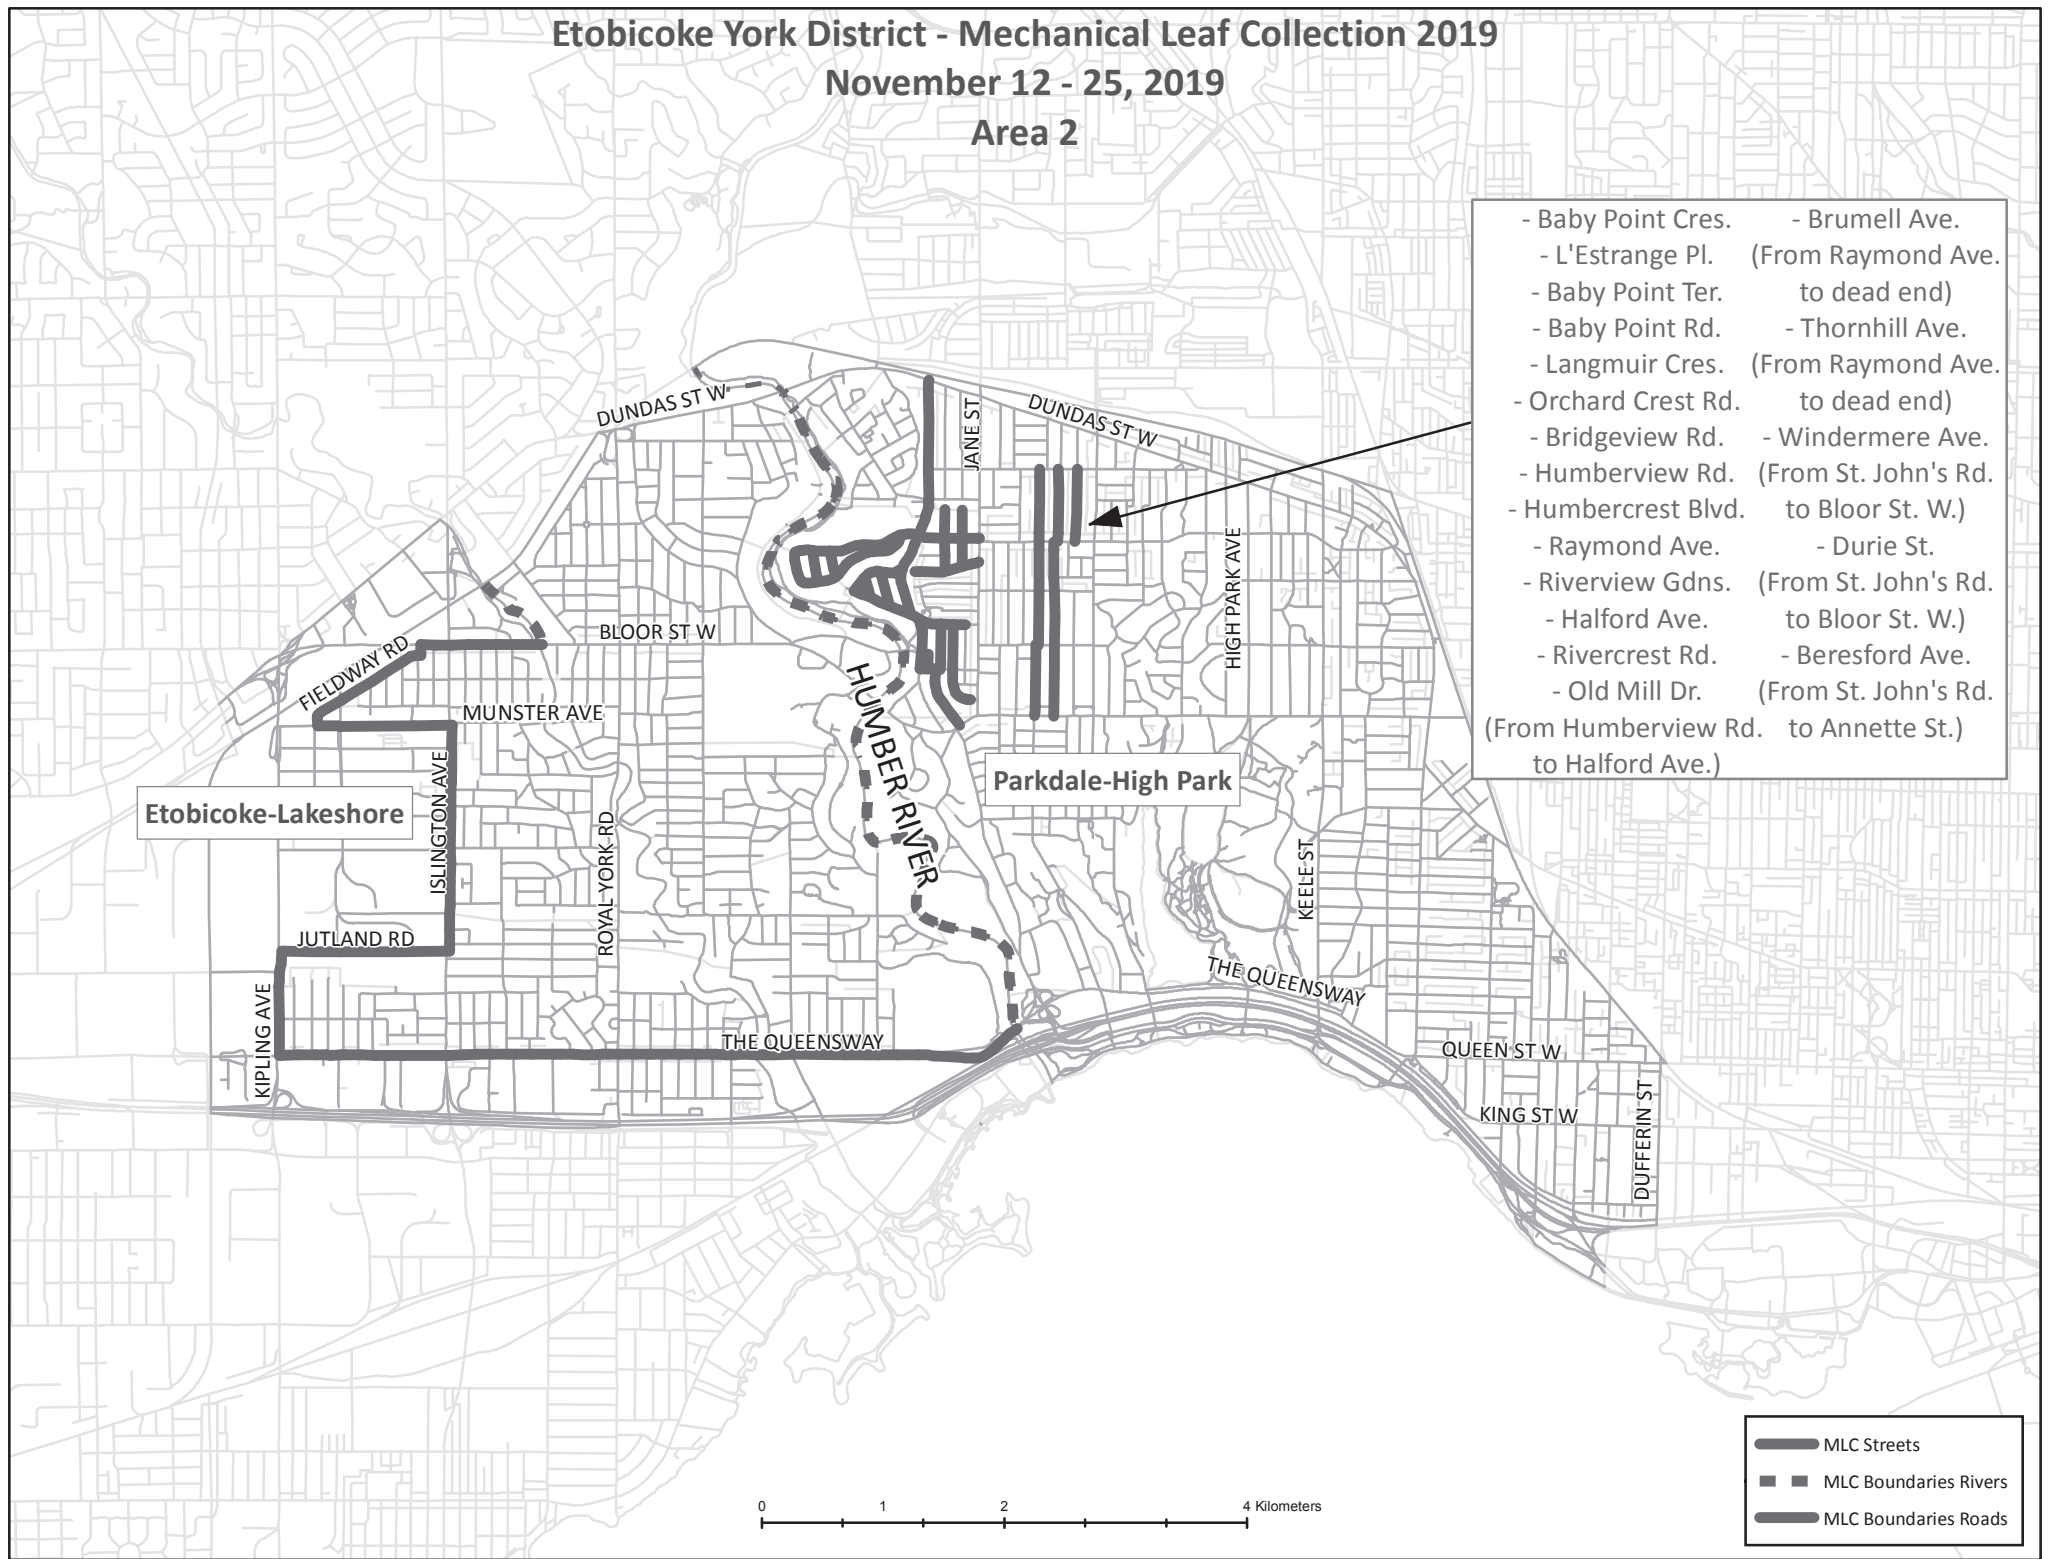

Etobicoke York District - Mechanical Leaf Collection 2019

November 12 - 25, 2019

Area 2

- Baby Point Cres.
- L'Estrange Pl. (From Raymond Ave. to dead end)
- Baby Point Ter.
- Baby Point Rd.
- Langmuir Cres. (From Raymond Ave. to dead end)
- Orchard Crest Rd.
- Bridgeview Rd.
- Humberview Rd. (From St. John's Rd. to Bloor St. W.)
- Humbercrest Blvd. (From St. John's Rd. to Bloor St. W.)
- Raymond Ave. (From St. John's Rd. to Bloor St. W.)
- Riverview Gdns. (From St. John's Rd. to Bloor St. W.)
- Halford Ave. (From St. John's Rd. to Bloor St. W.)
- Rivercrest Rd.
- Old Mill Dr. (From St. John's Rd. to Annette St.)
- Brumell Ave.
- Thornhill Ave.
- Windermere Ave.
- Durie St.
- Beresford Ave.
- (From Humberview Rd. to Annette St.)
- (From Humberview Rd. to Halford Ave.)

- MLC Streets
- MLC Boundaries Rivers
- MLC Boundaries Roads