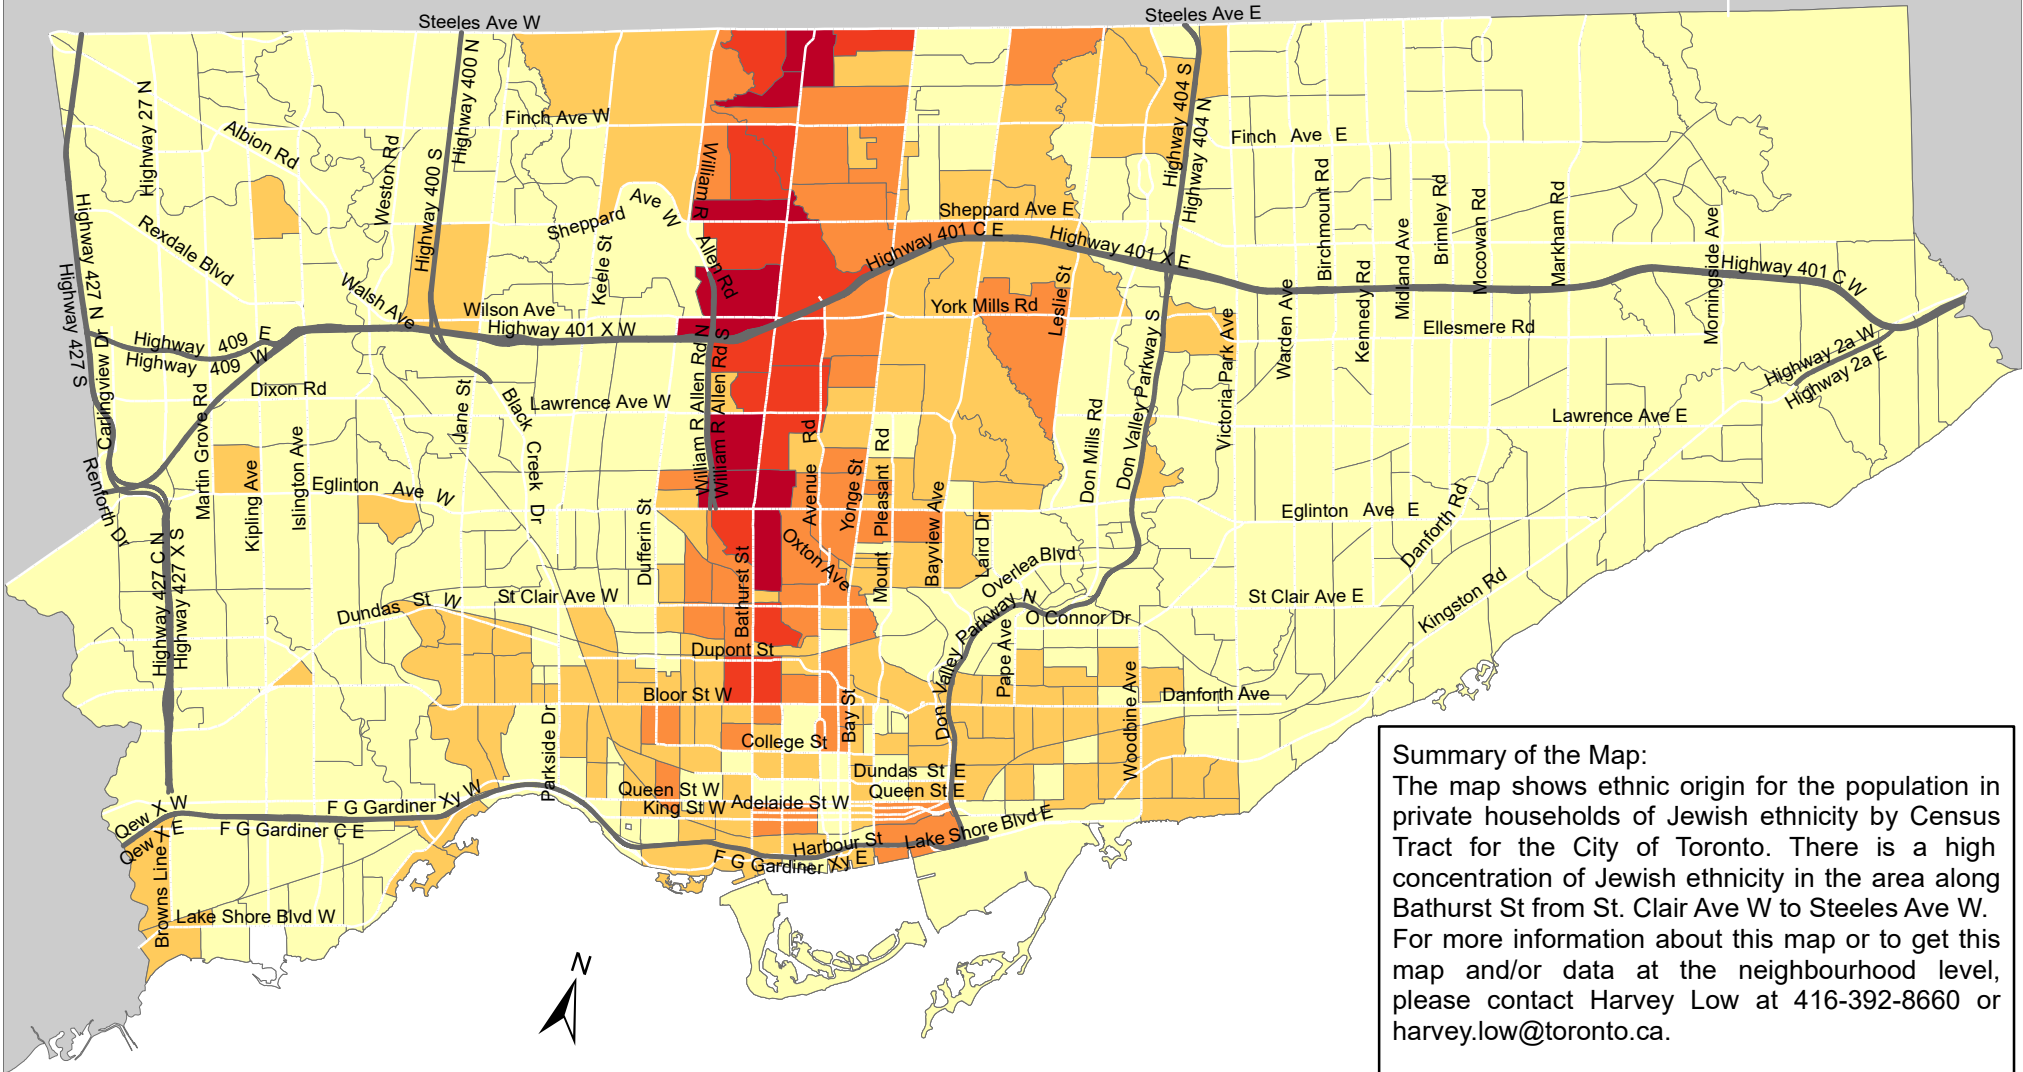

City of Toronto Ethnic Origin - Jewish 2016

Summary of the Map:
 The map shows ethnic origin for the population in private households of Jewish ethnicity by Census Tract for the City of Toronto. There is a high concentration of Jewish ethnicity in the area along Bathurst St from St. Clair Ave W to Steeles Ave W. For more information about this map or to get this map and/or data at the neighbourhood level, please contact Harvey Low at 416-392-8660 or harvey.low@toronto.ca.