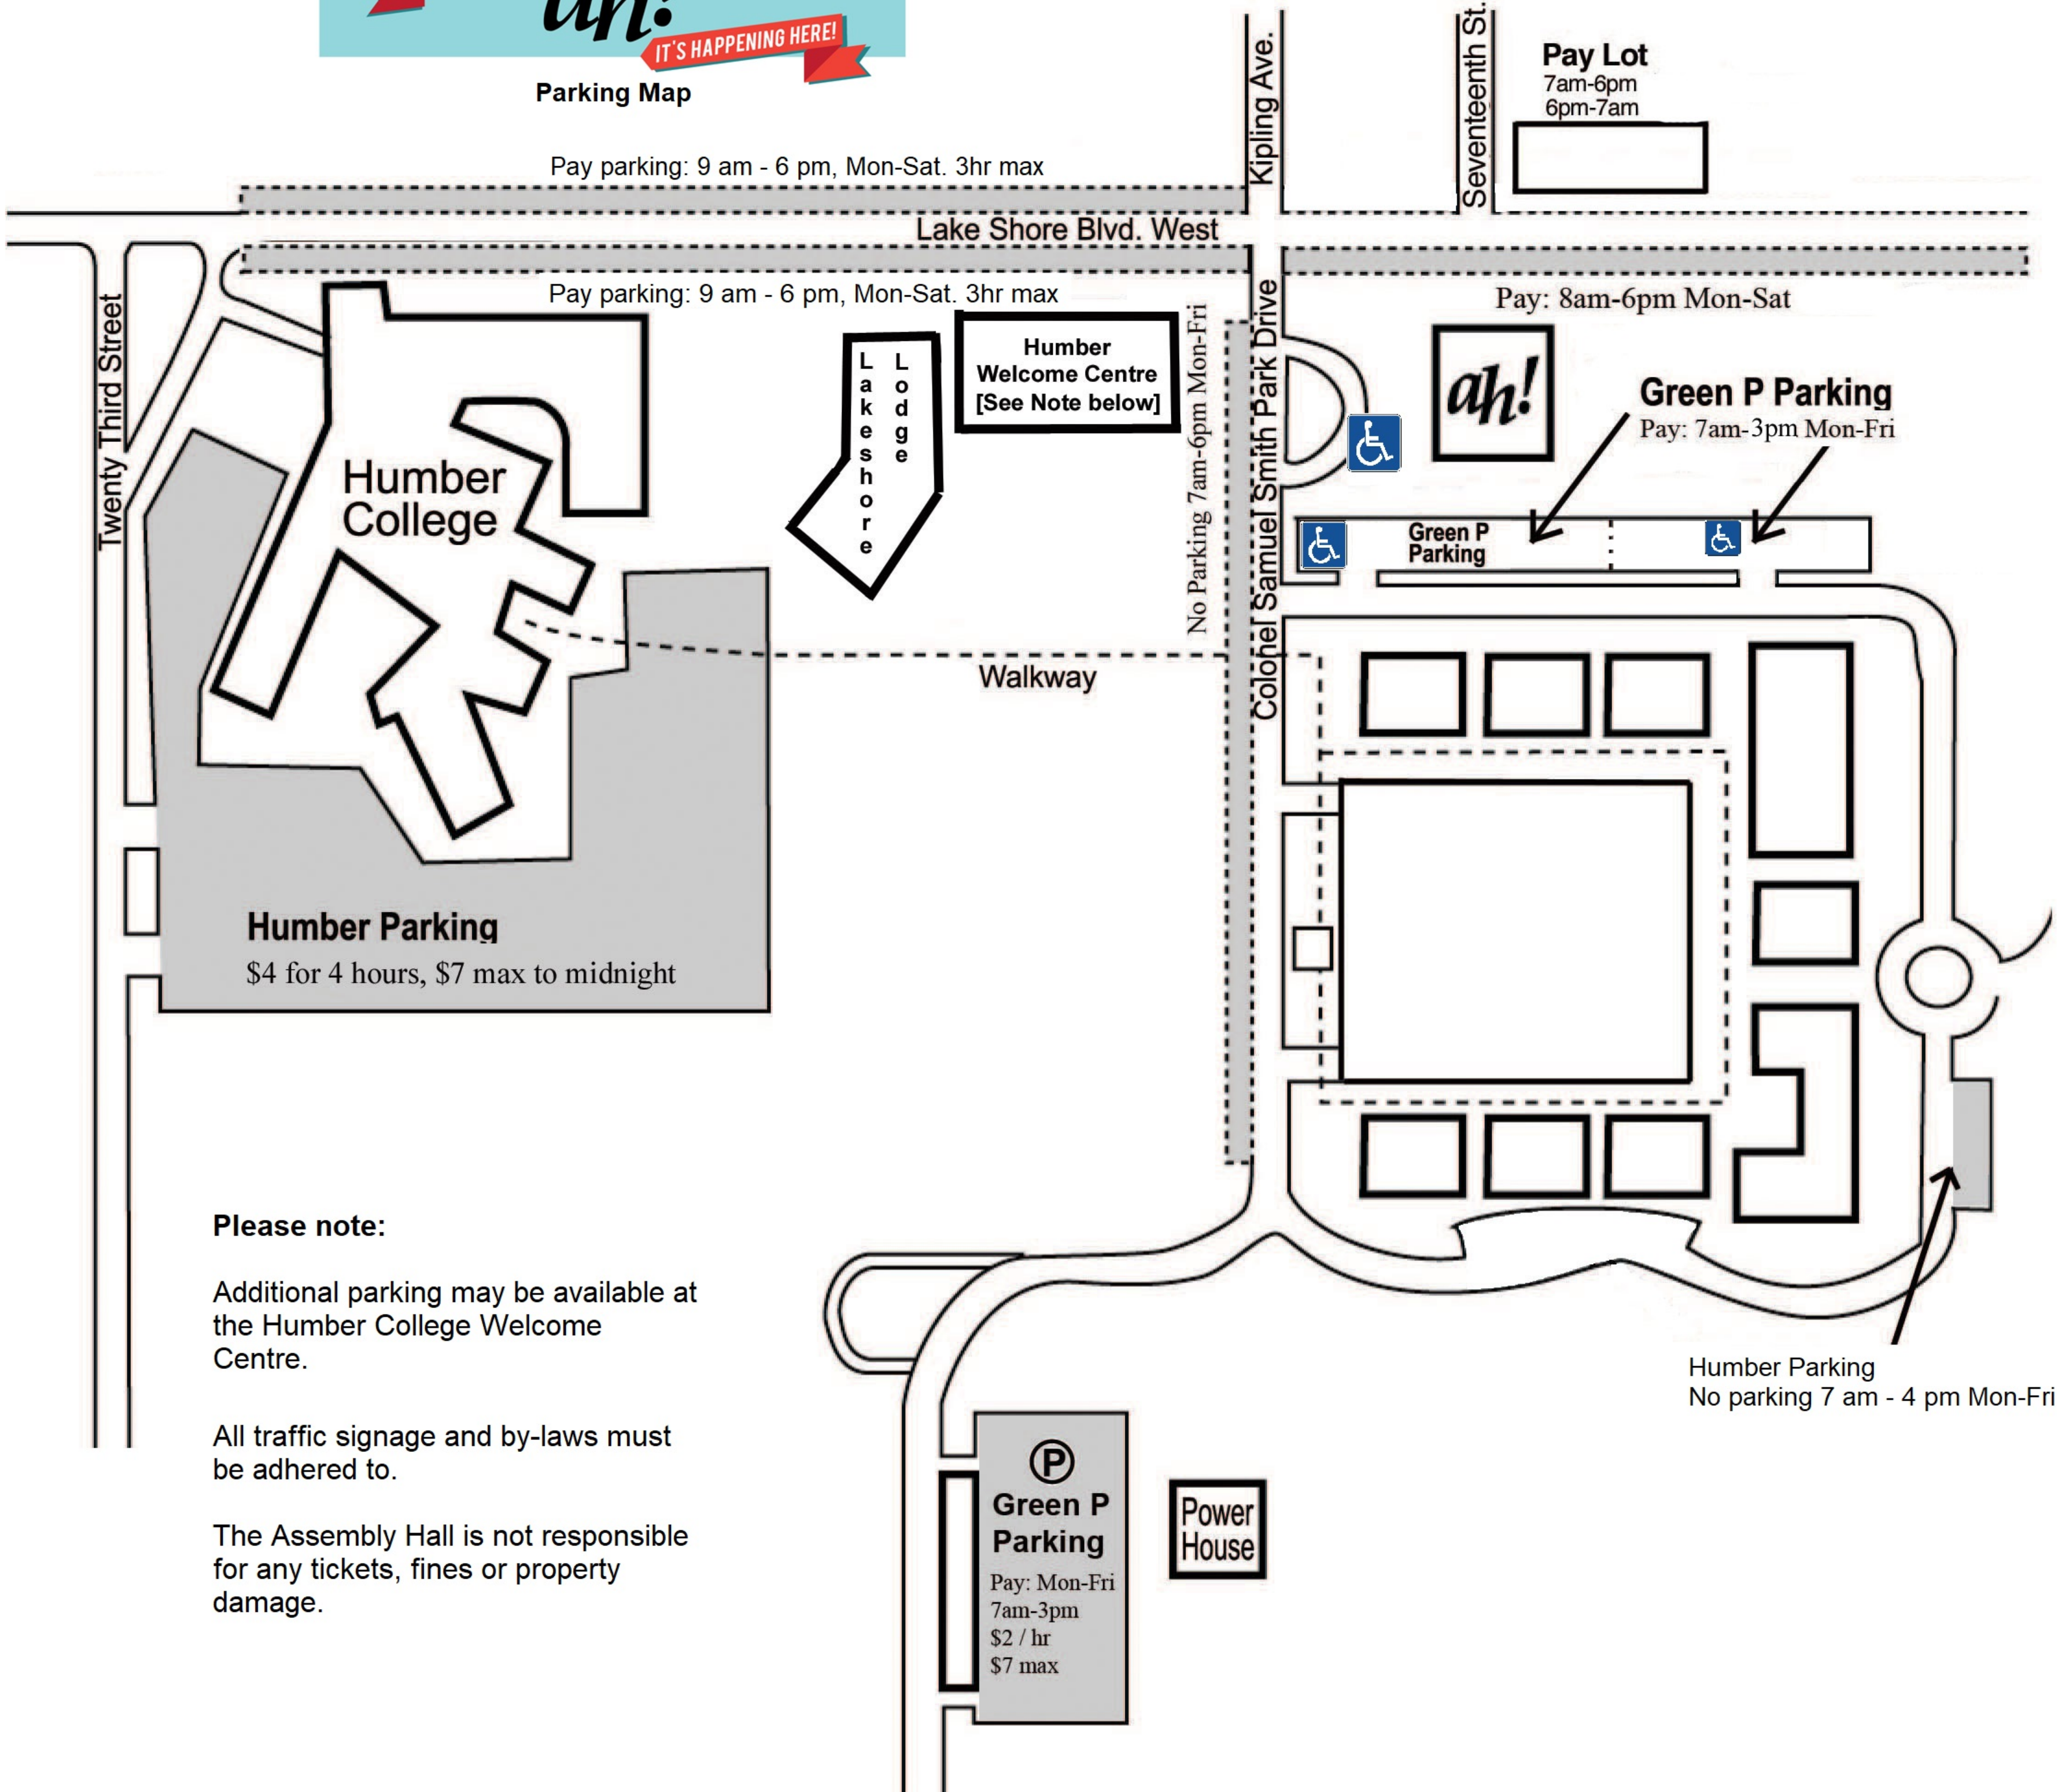

Parking Map

Please note:

Additional parking may be available at the Humber College Welcome Centre.

All traffic signage and by-laws must be adhered to.

The Assembly Hall is not responsible for any tickets, fines or property damage.

P
Green P Parking
 Pay: Mon-Fri
 7am-3pm
 \$2 / hr
 \$7 max

Power House

Humber Parking
 No parking 7 am - 4 pm Mon-Fri