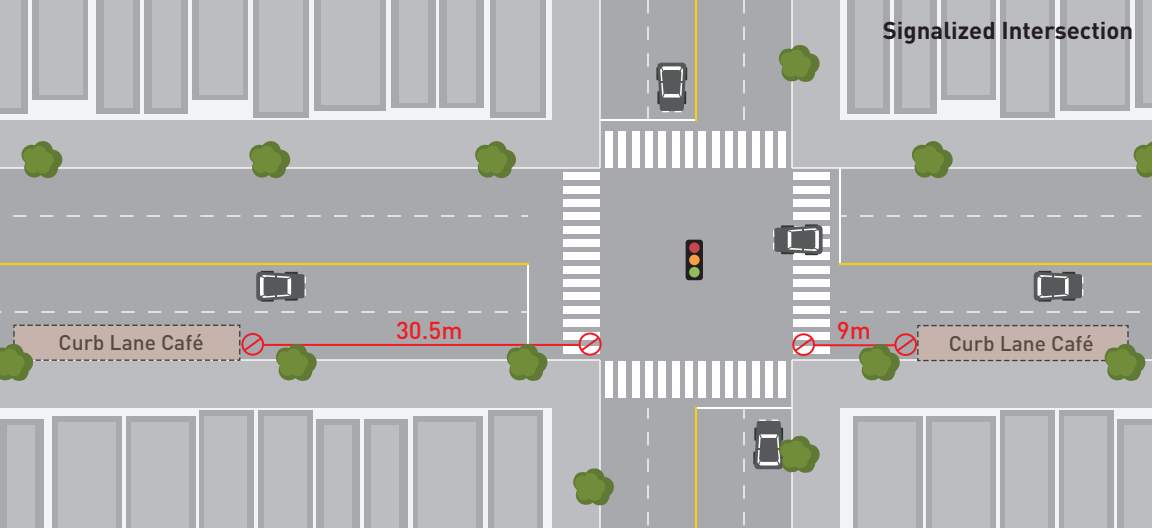

Signalized Intersection

Curb Lane Café

30.5m

9m

Curb Lane Café