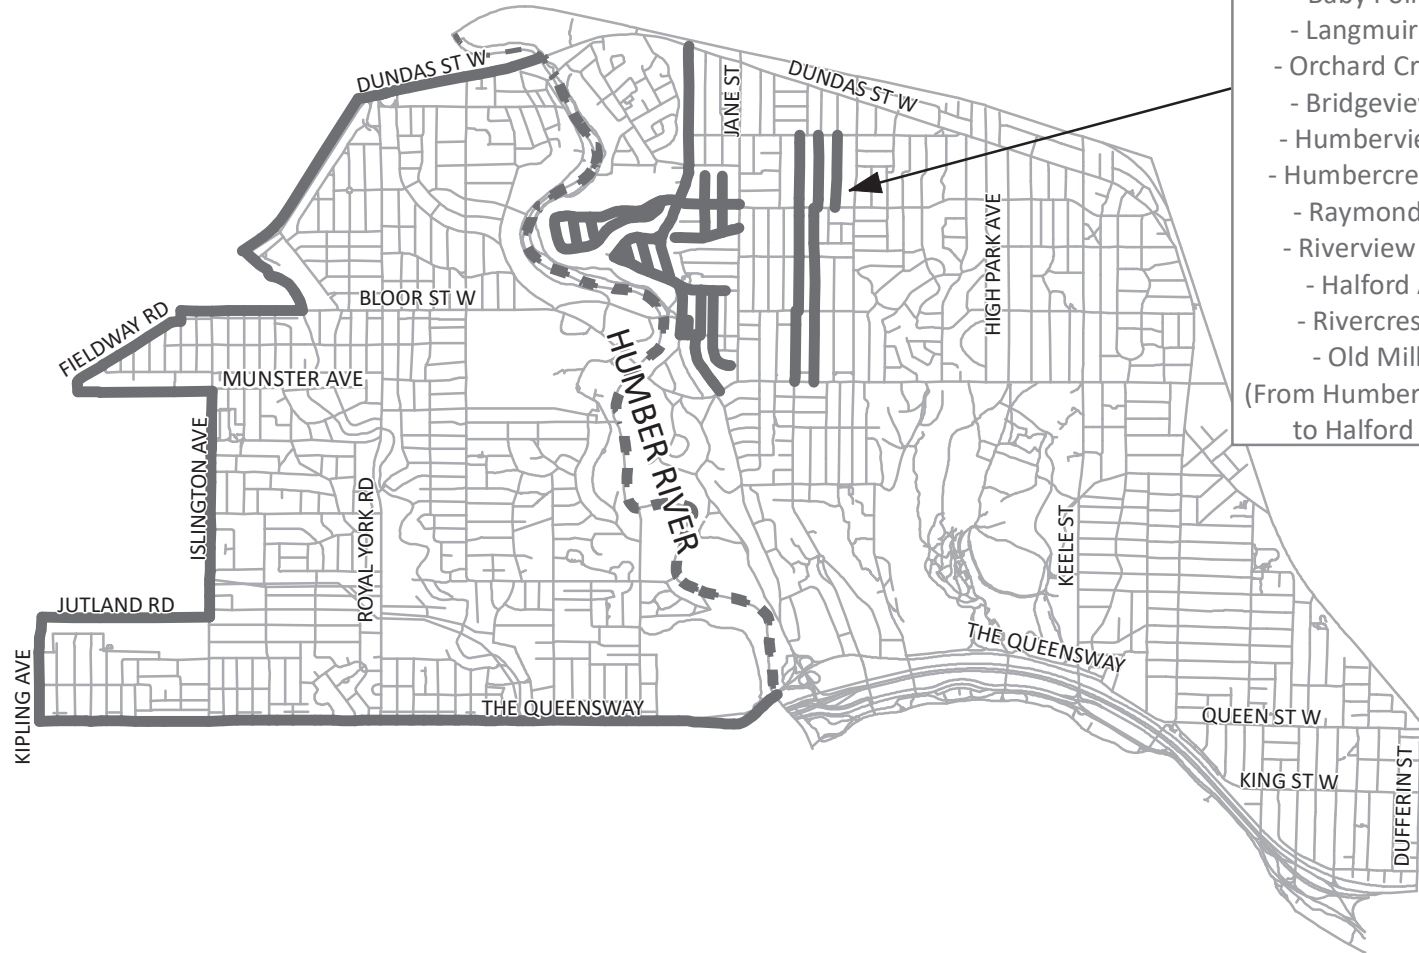

# Etobicoke York District - Mechanical Leaf Collection 2020

November 9 - 21, 2020

## Area 2

- Baby Point Cres.
- L'Estrange Pl. (From Raymond Ave. to dead end)
- Baby Point Ter.
- Baby Point Rd.
- Langmuir Cres. (From Raymond Ave. to dead end)
- Orchard Crest Rd.
- Bridgeview Rd.
- Humberview Rd. (From St. John's Rd. to Bloor St. W.)
- Humbercrest Blvd.
- Raymond Ave.
- Riverview Gdns. (From St. John's Rd. to Bloor St. W.)
- Halford Ave.
- Rivercrest Rd.
- Old Mill Dr. (From St. John's Rd. to Annette St.)
- Brumell Ave.
- Thornhill Ave.
- Windermere Ave.
- Durie St.
- Beresford Ave.

MLC Streets  
 MLC Boundaries Rivers  
 MLC Boundaries Roads