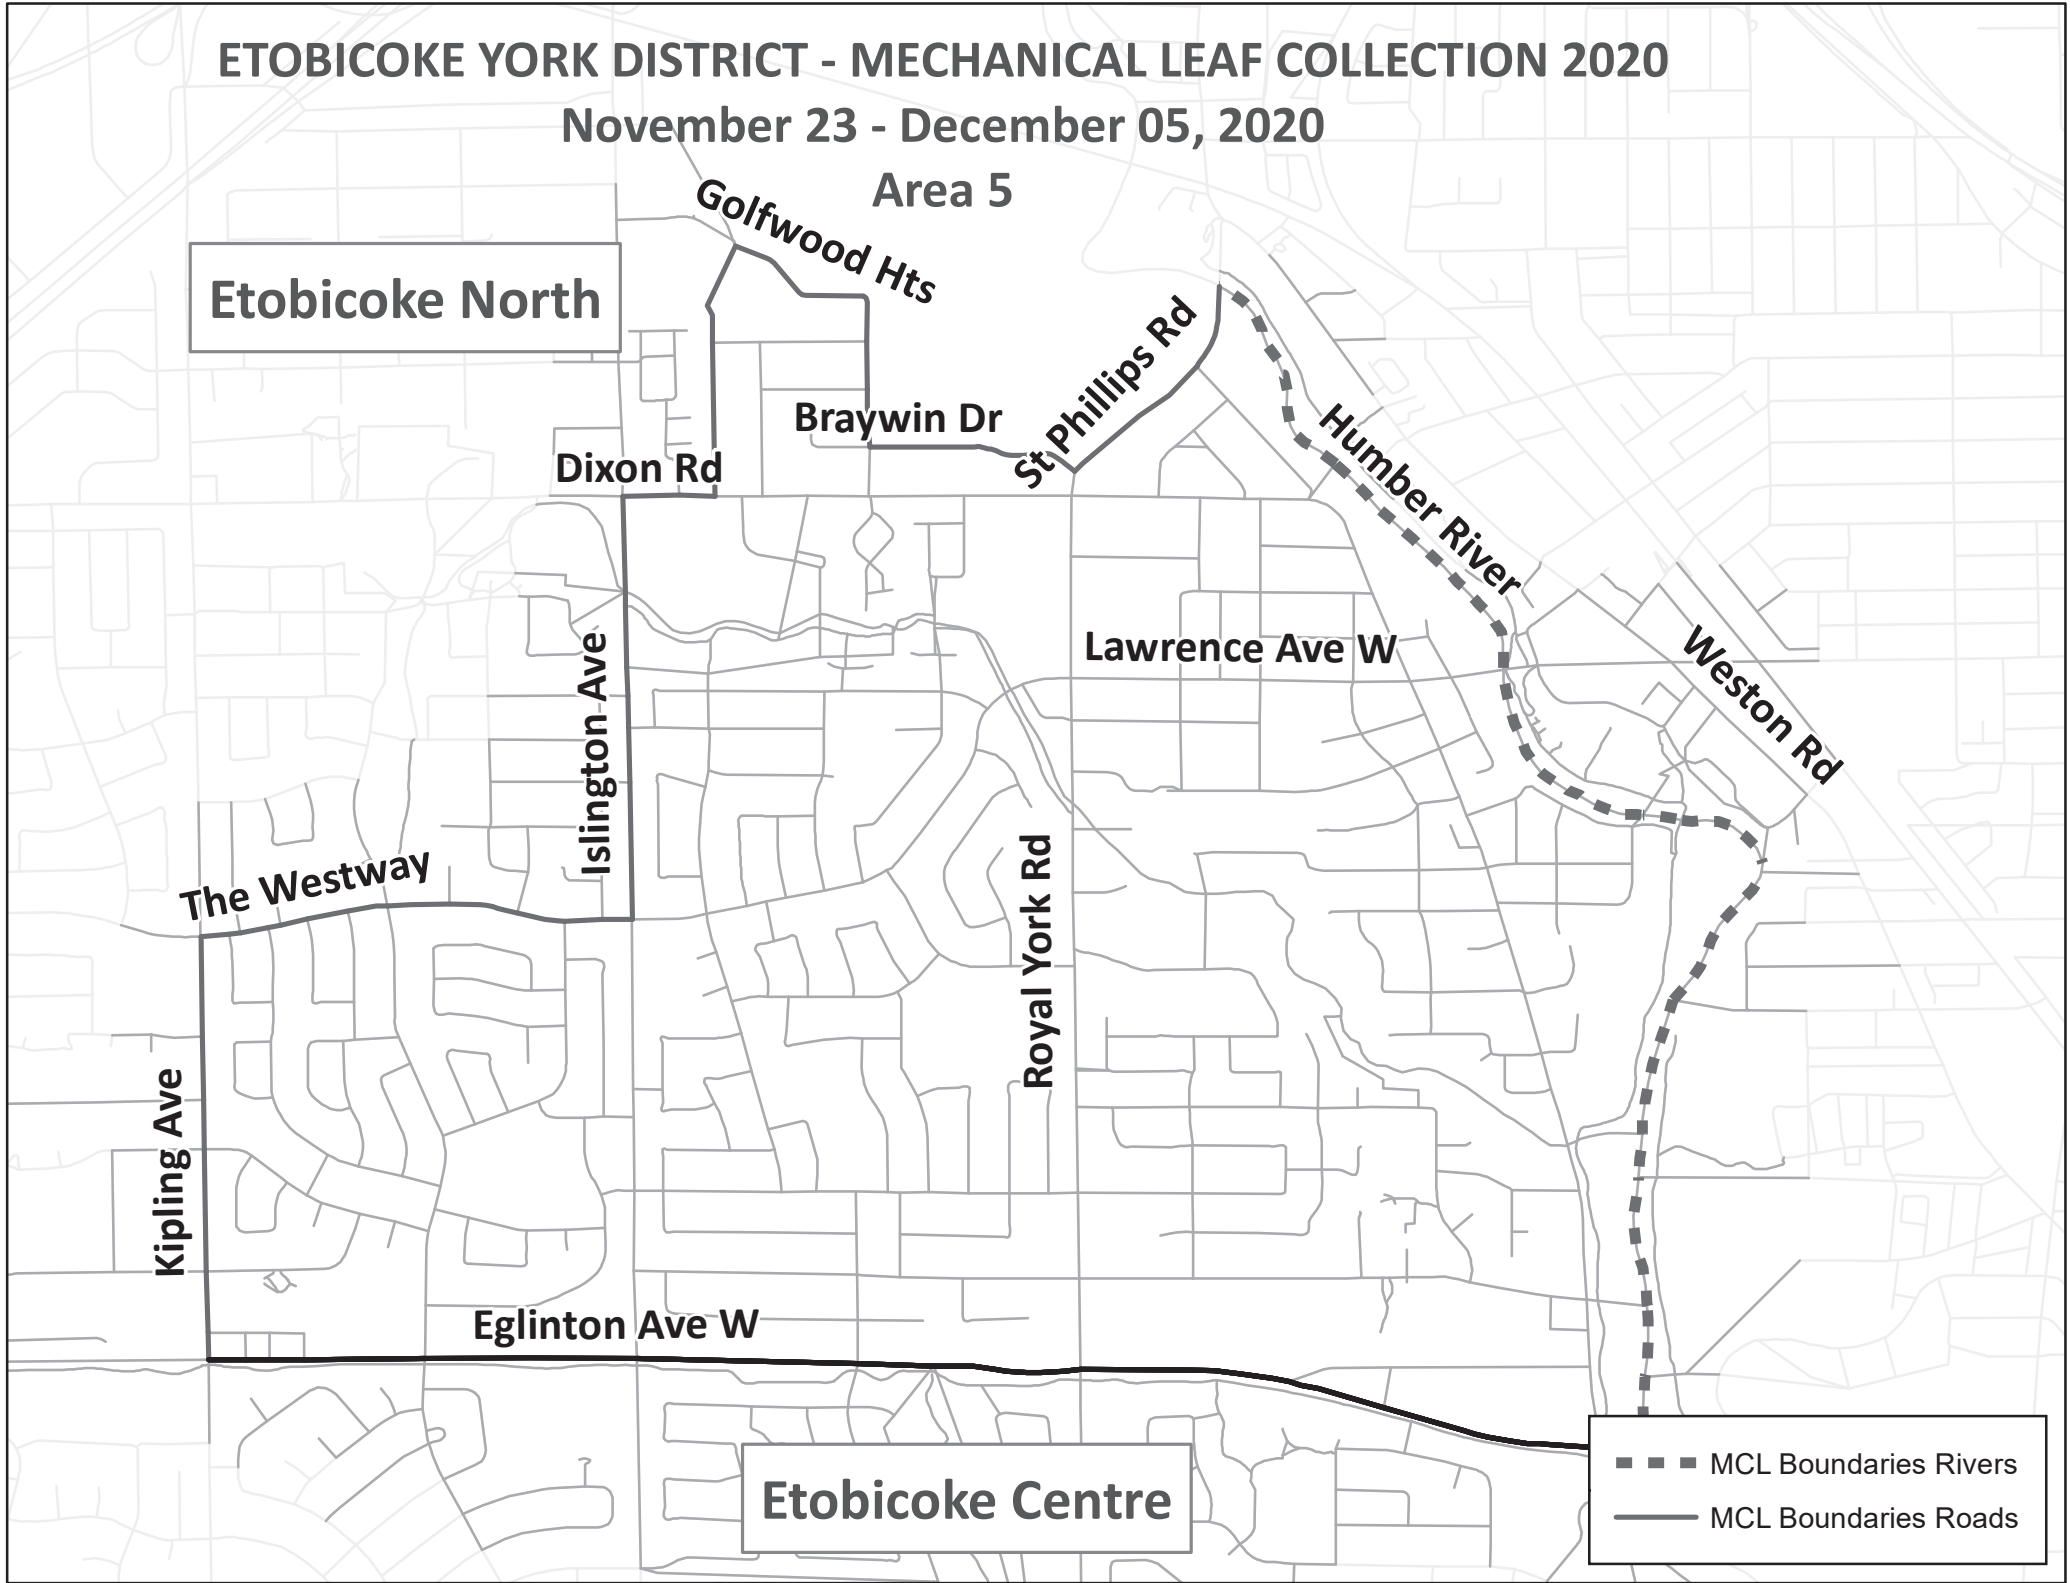

ETOBICOKE YORK DISTRICT - MECHANICAL LEAF COLLECTION 2020

November 23 - December 05, 2020

Area 5

Etobicoke North

Golfwood Hts

Braywin Dr

St Phillips Rd

Humber River

Weston Rd

Dixon Rd

Lawrence Ave W

The Westway

Islington Ave

Royal York Rd

Kipling Ave

Eglinton Ave W

Etobicoke Centre

--- MCL Boundaries Rivers
— MCL Boundaries Roads