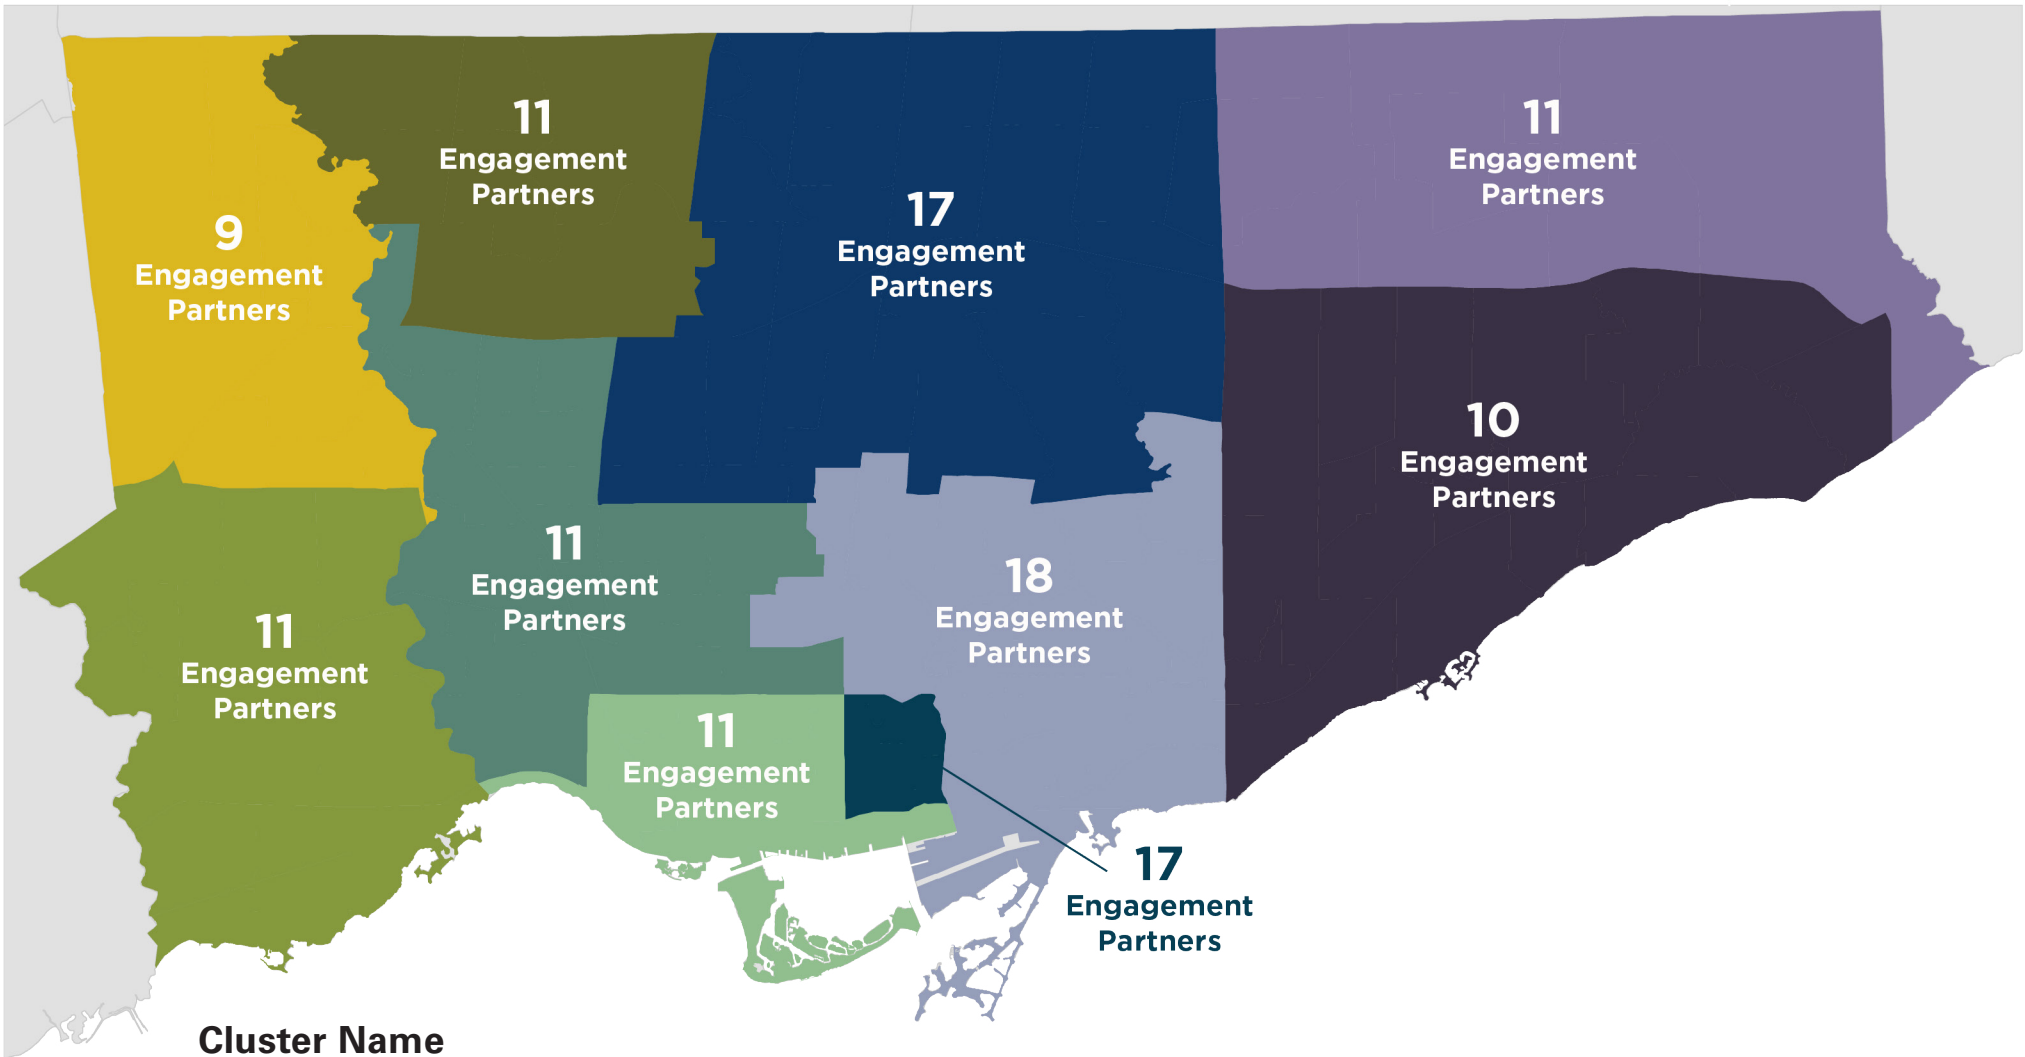

COVID-19 Vaccine Engagement Teams Geographic Clusters

Cluster Name

- | | |
|----------------------|--------------------|
| Black Creek | North Scarborough |
| Downtown East | North York |
| Downtown West | South Etobicoke |
| East York/Don Valley | South Scarborough |
| North Etobicoke | York/Weston/Pelham |

Plus: 29 city-wide engagement partners for Black Resilience and Newcomers clusters.