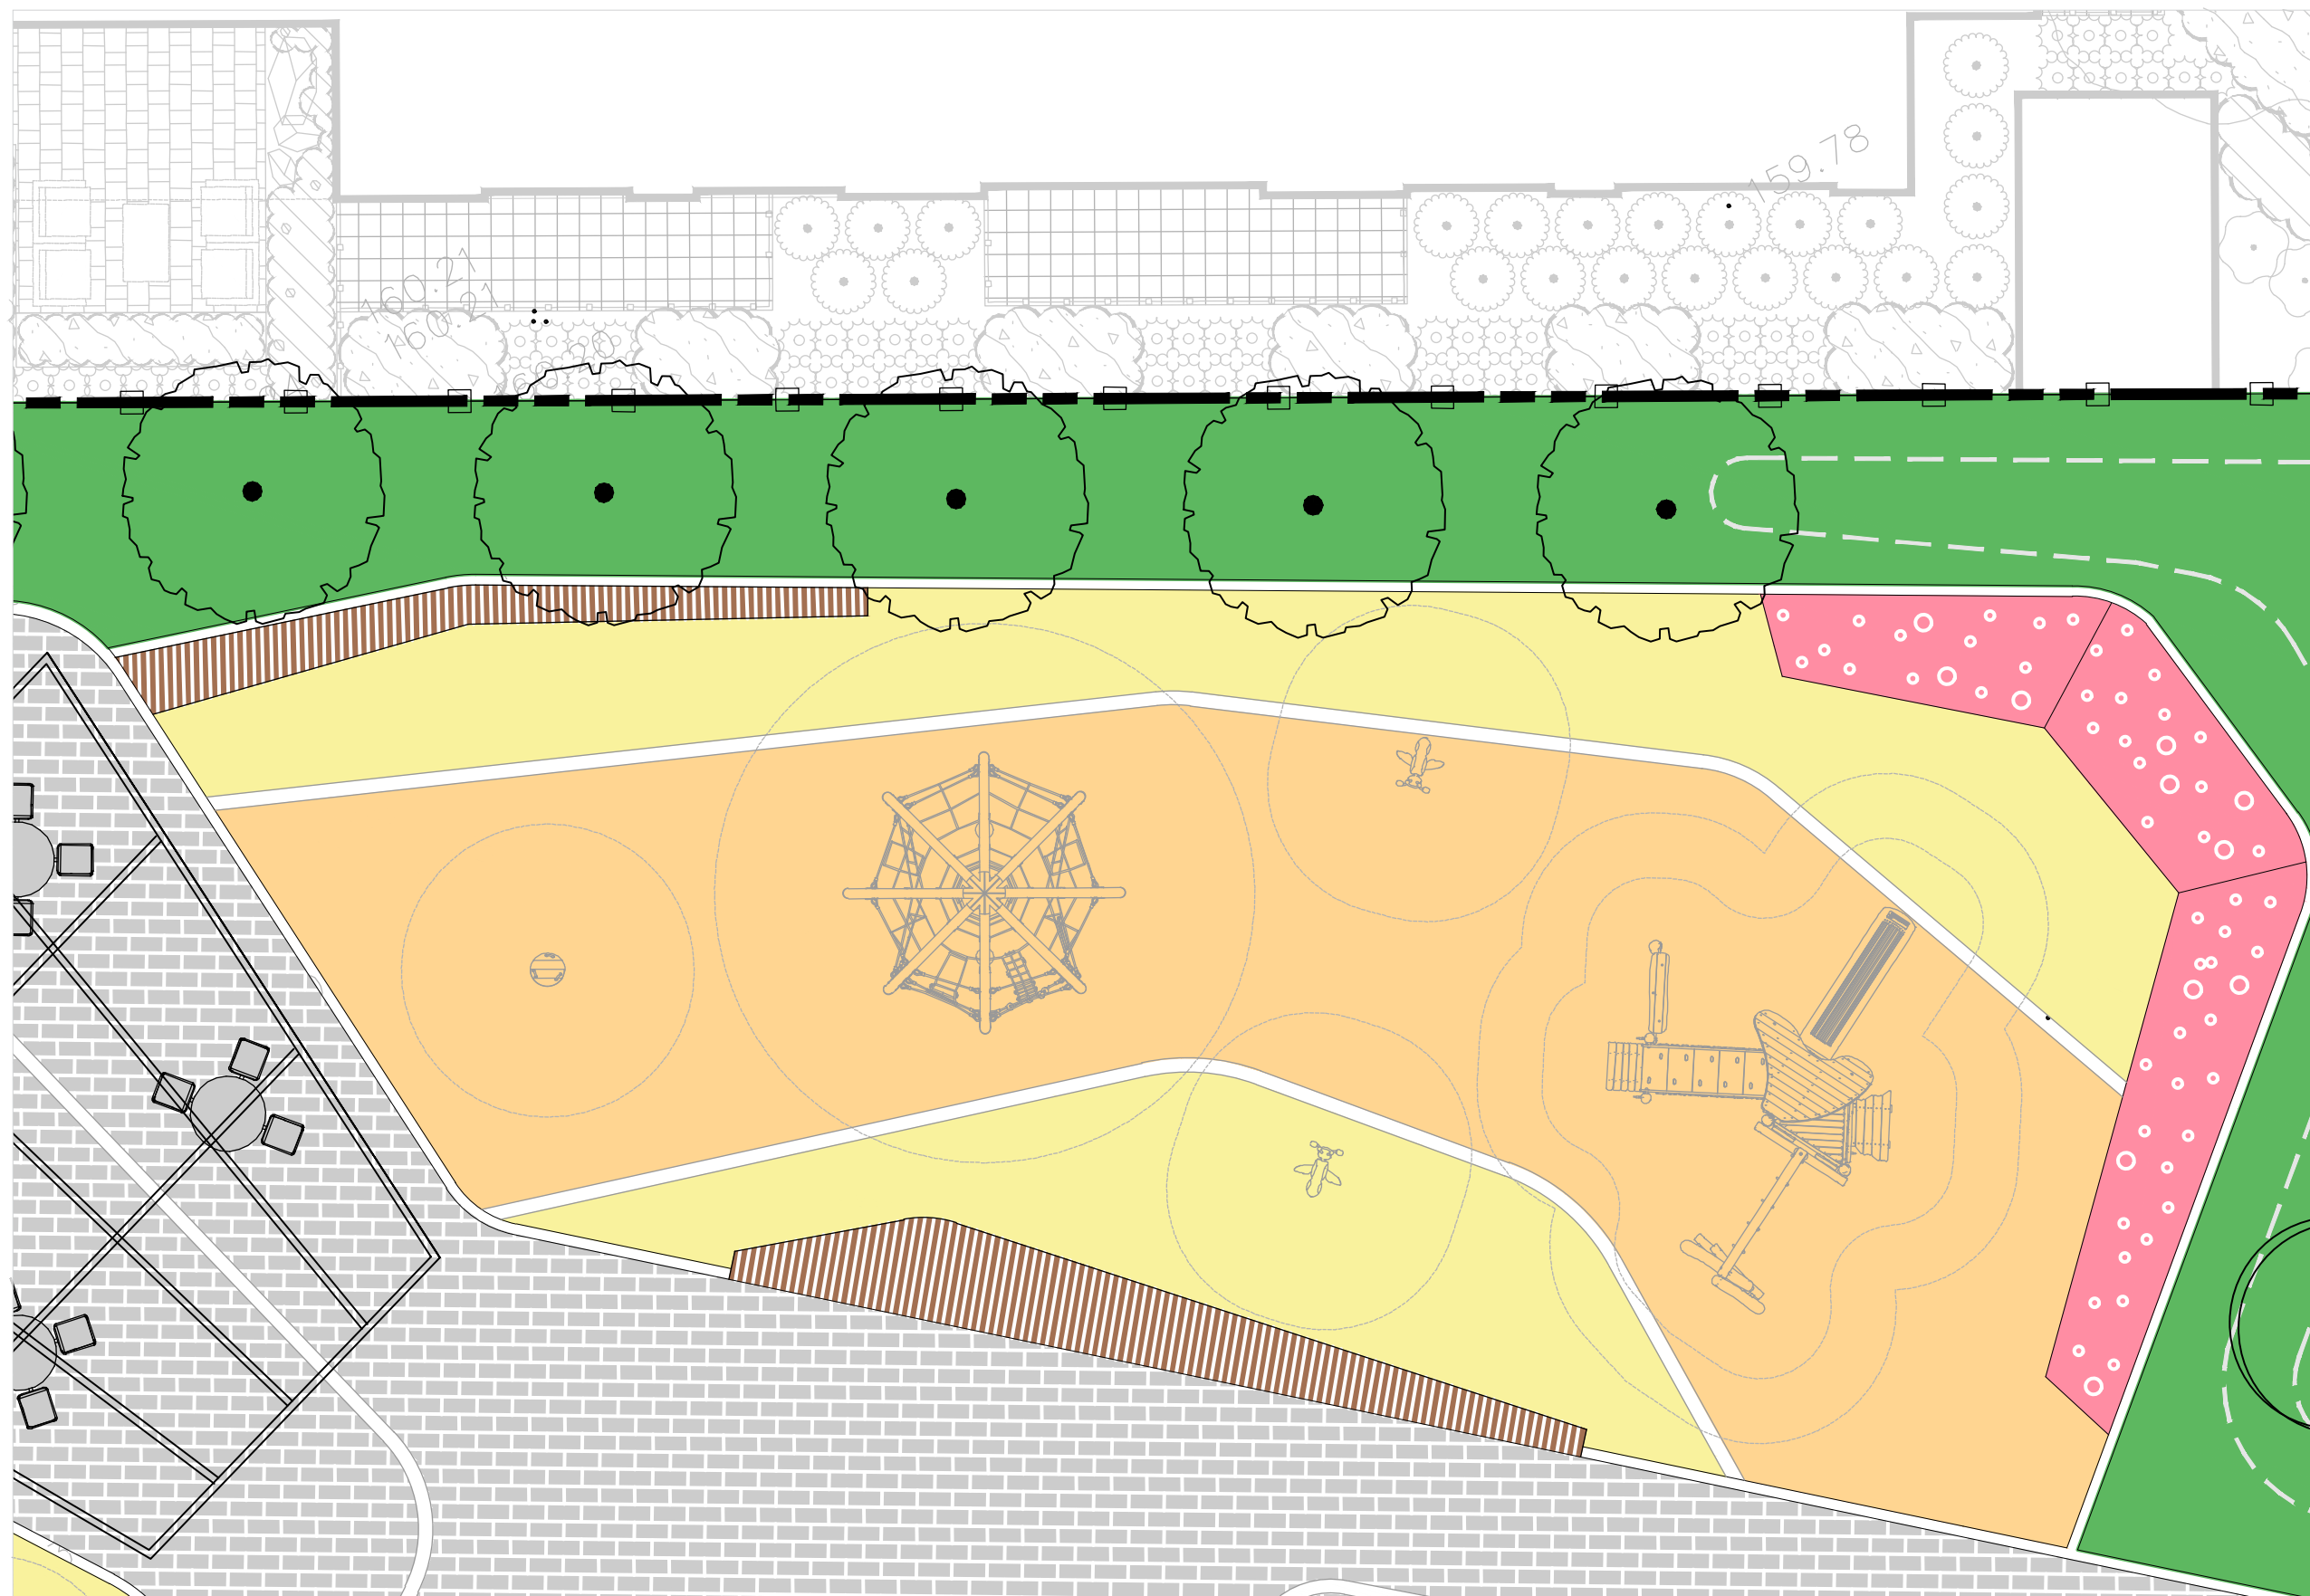

# Buffer Zone-Resilient Planting

# Play Equipment

Multideck Tower

Miracle Sphere

Spinner Plate

Bee Springer