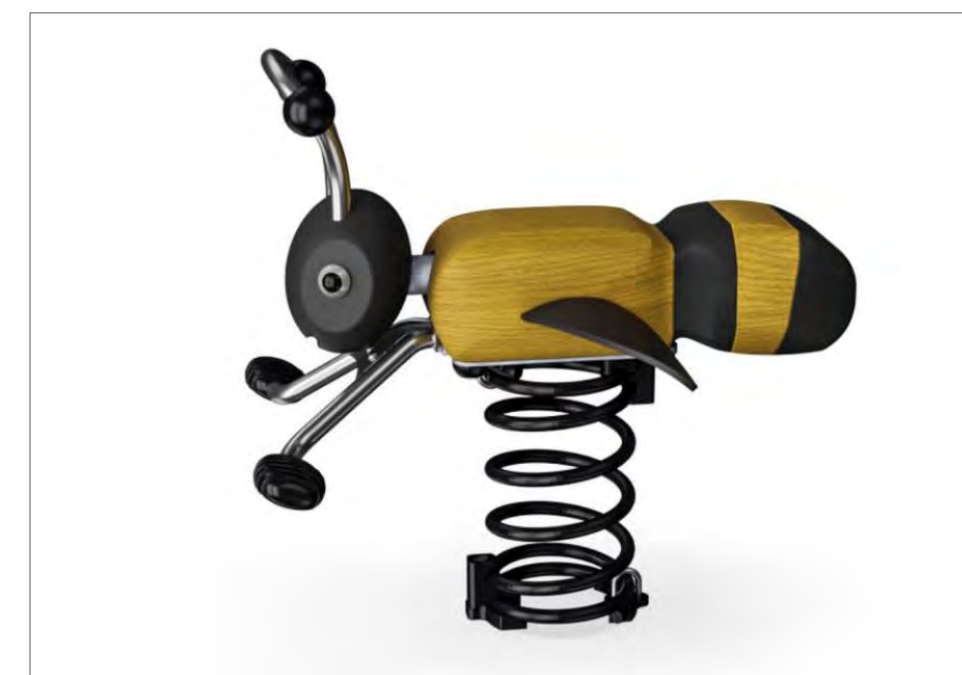

# Play Equipment

Multideck Tower

Miracle Sphere

Spinner Plate

Bee Springer