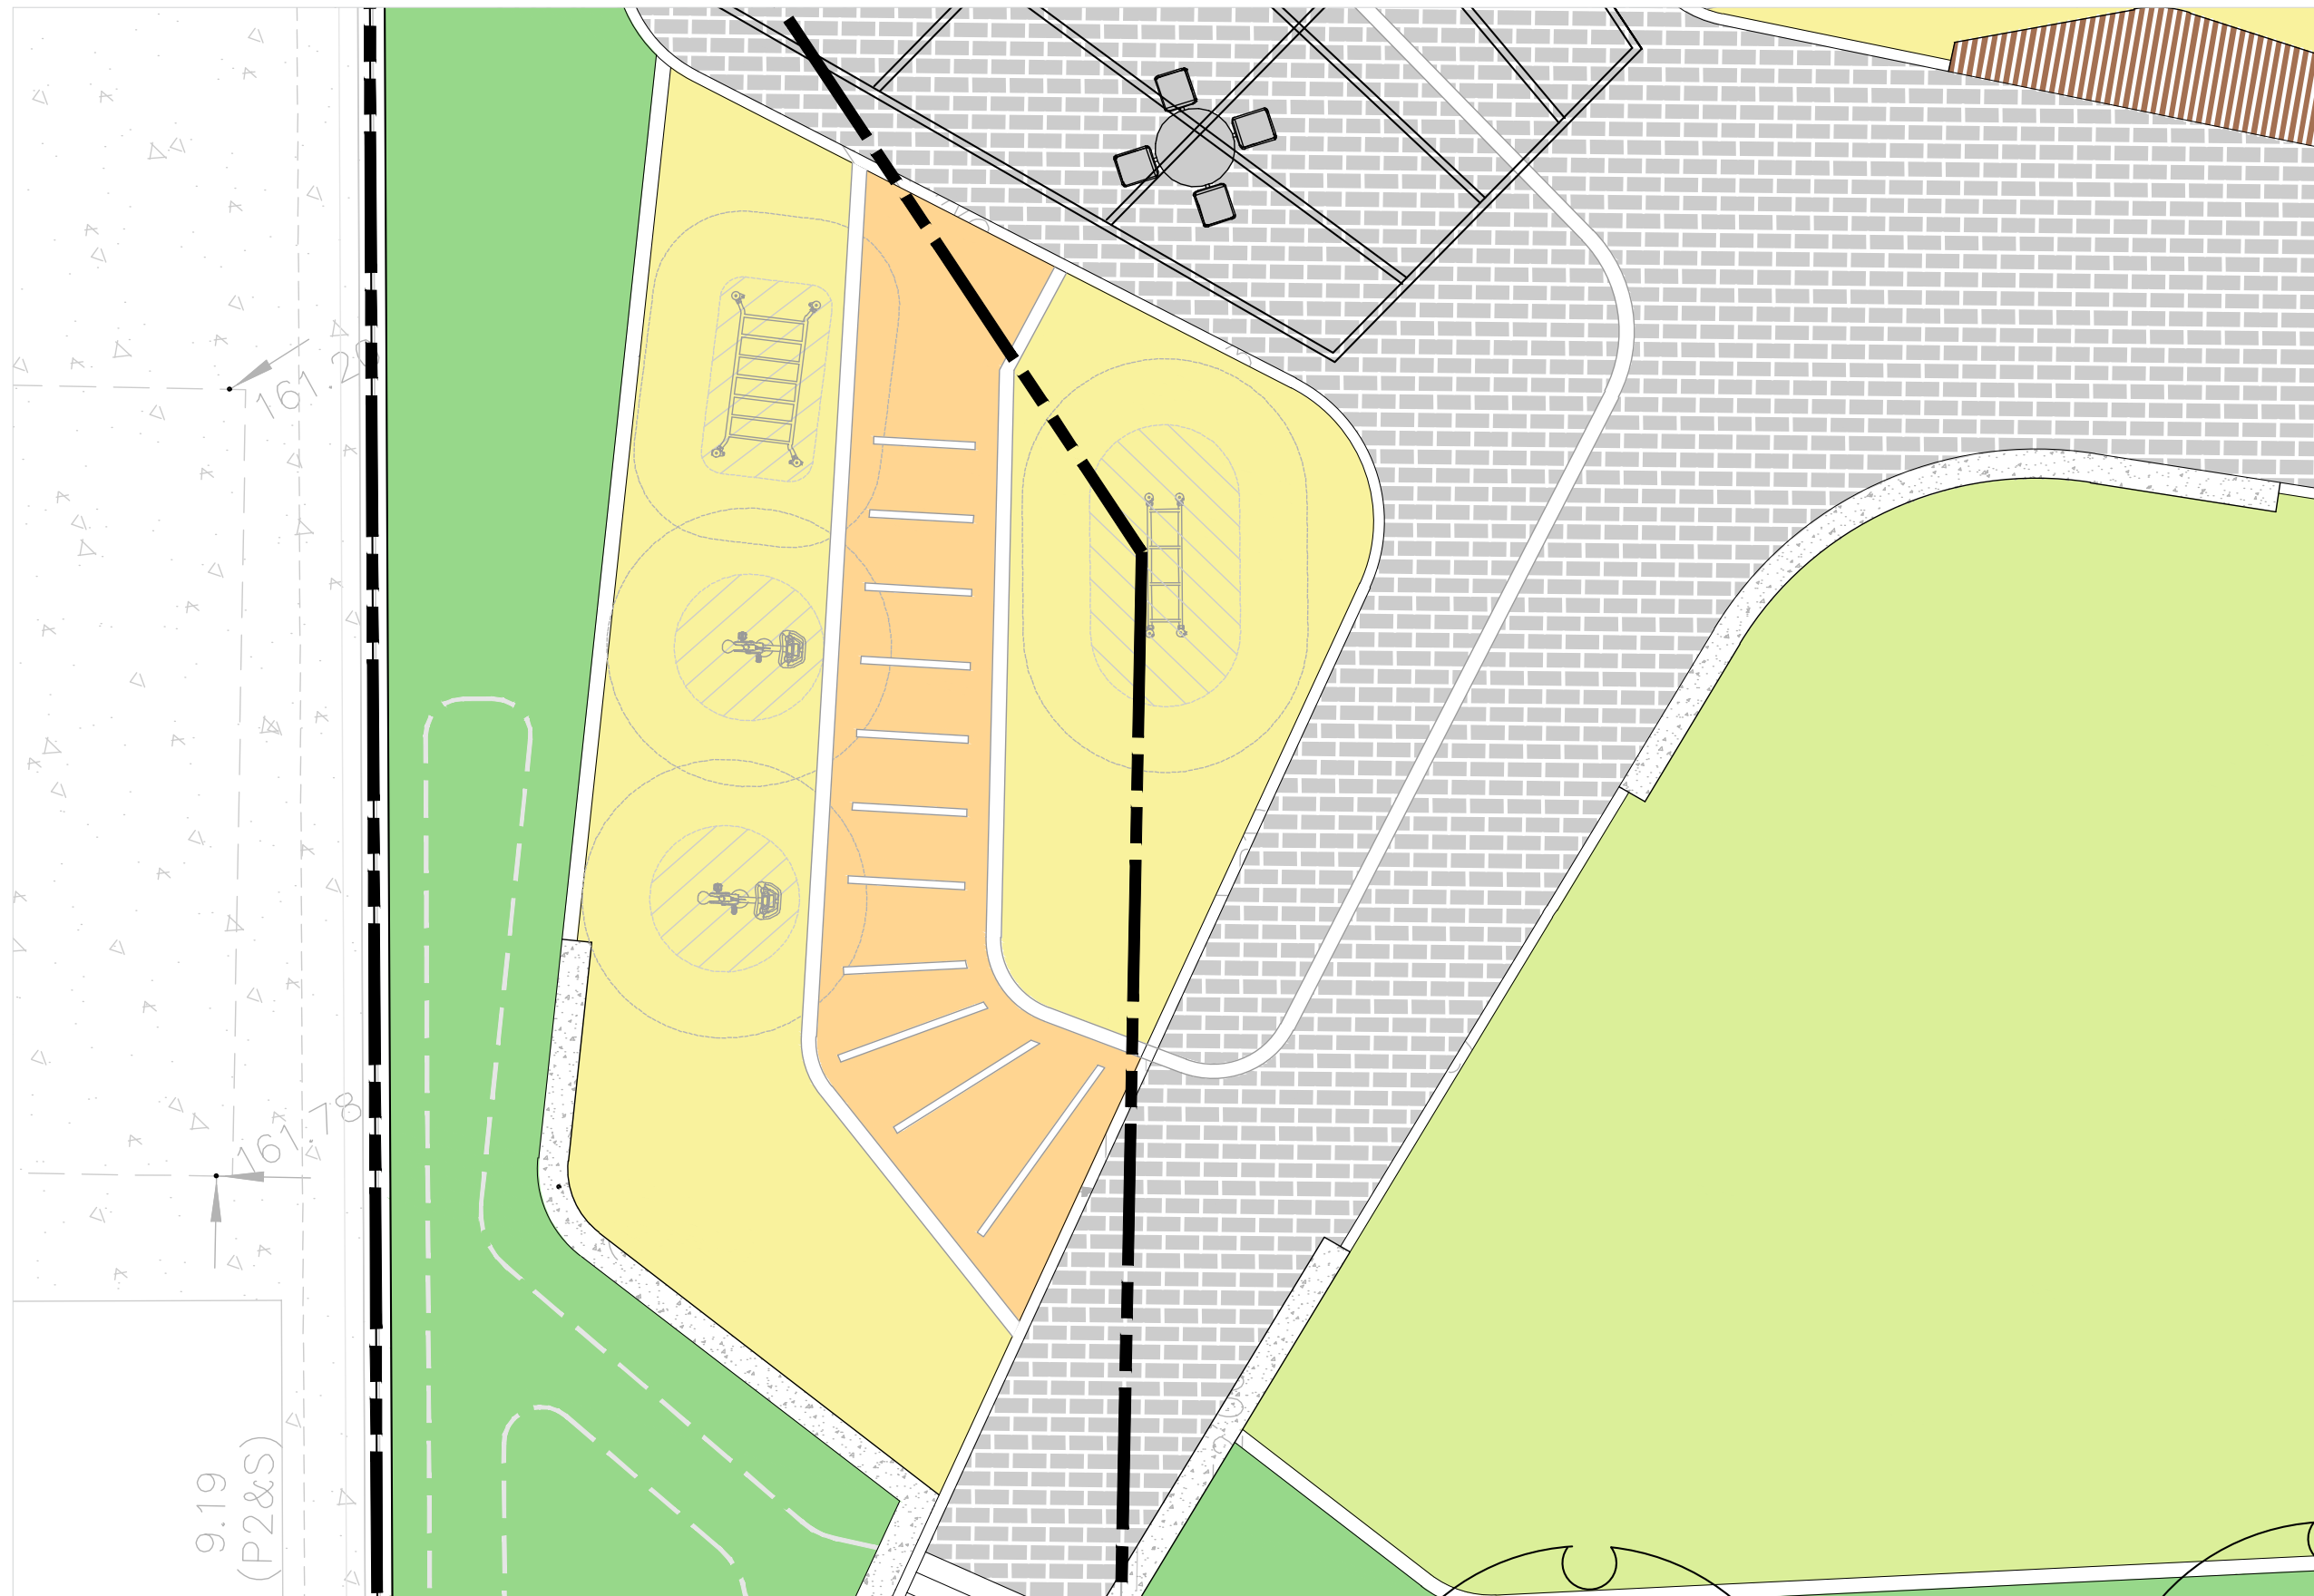

Fitness Equipment

City Bike