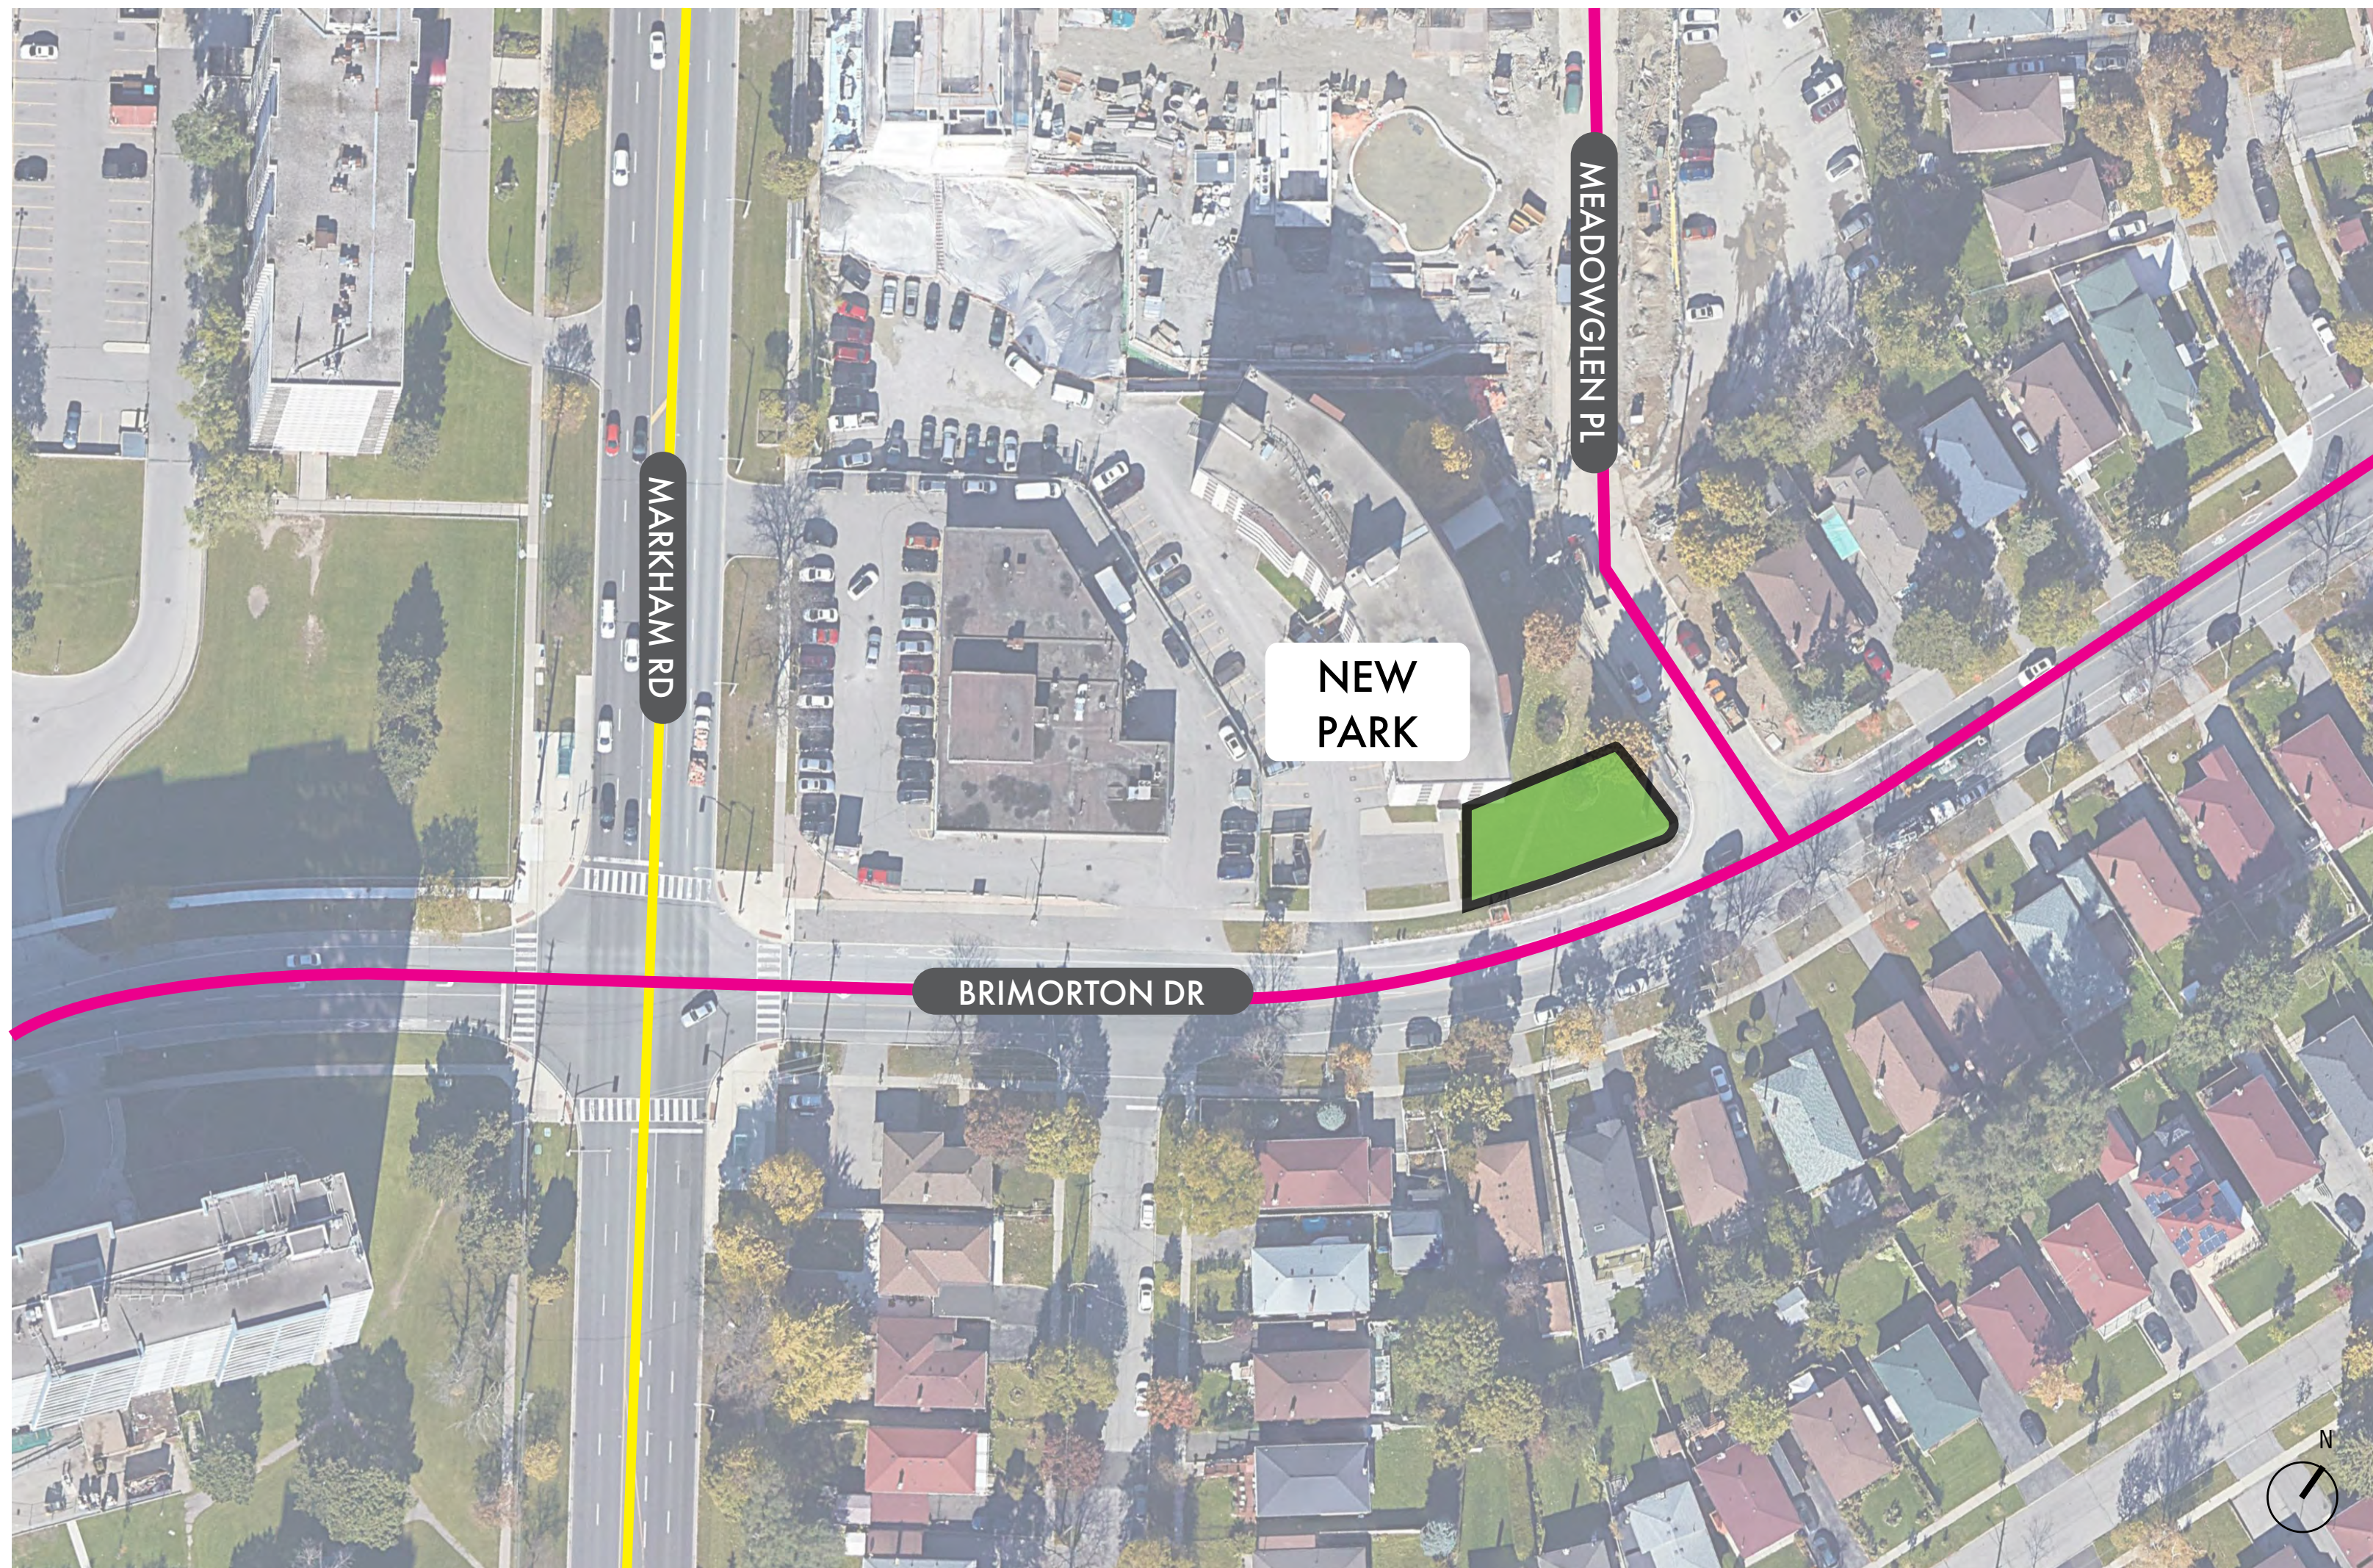

# Site Location

The new park on Brimorton Drive is located in the Scarborough-Guildwood neighbourhood.

The new 2024 m2 park is located at the south-east corner of Brimorton Drive and Meadowglen Place, east of Markham Road.

# Site Location