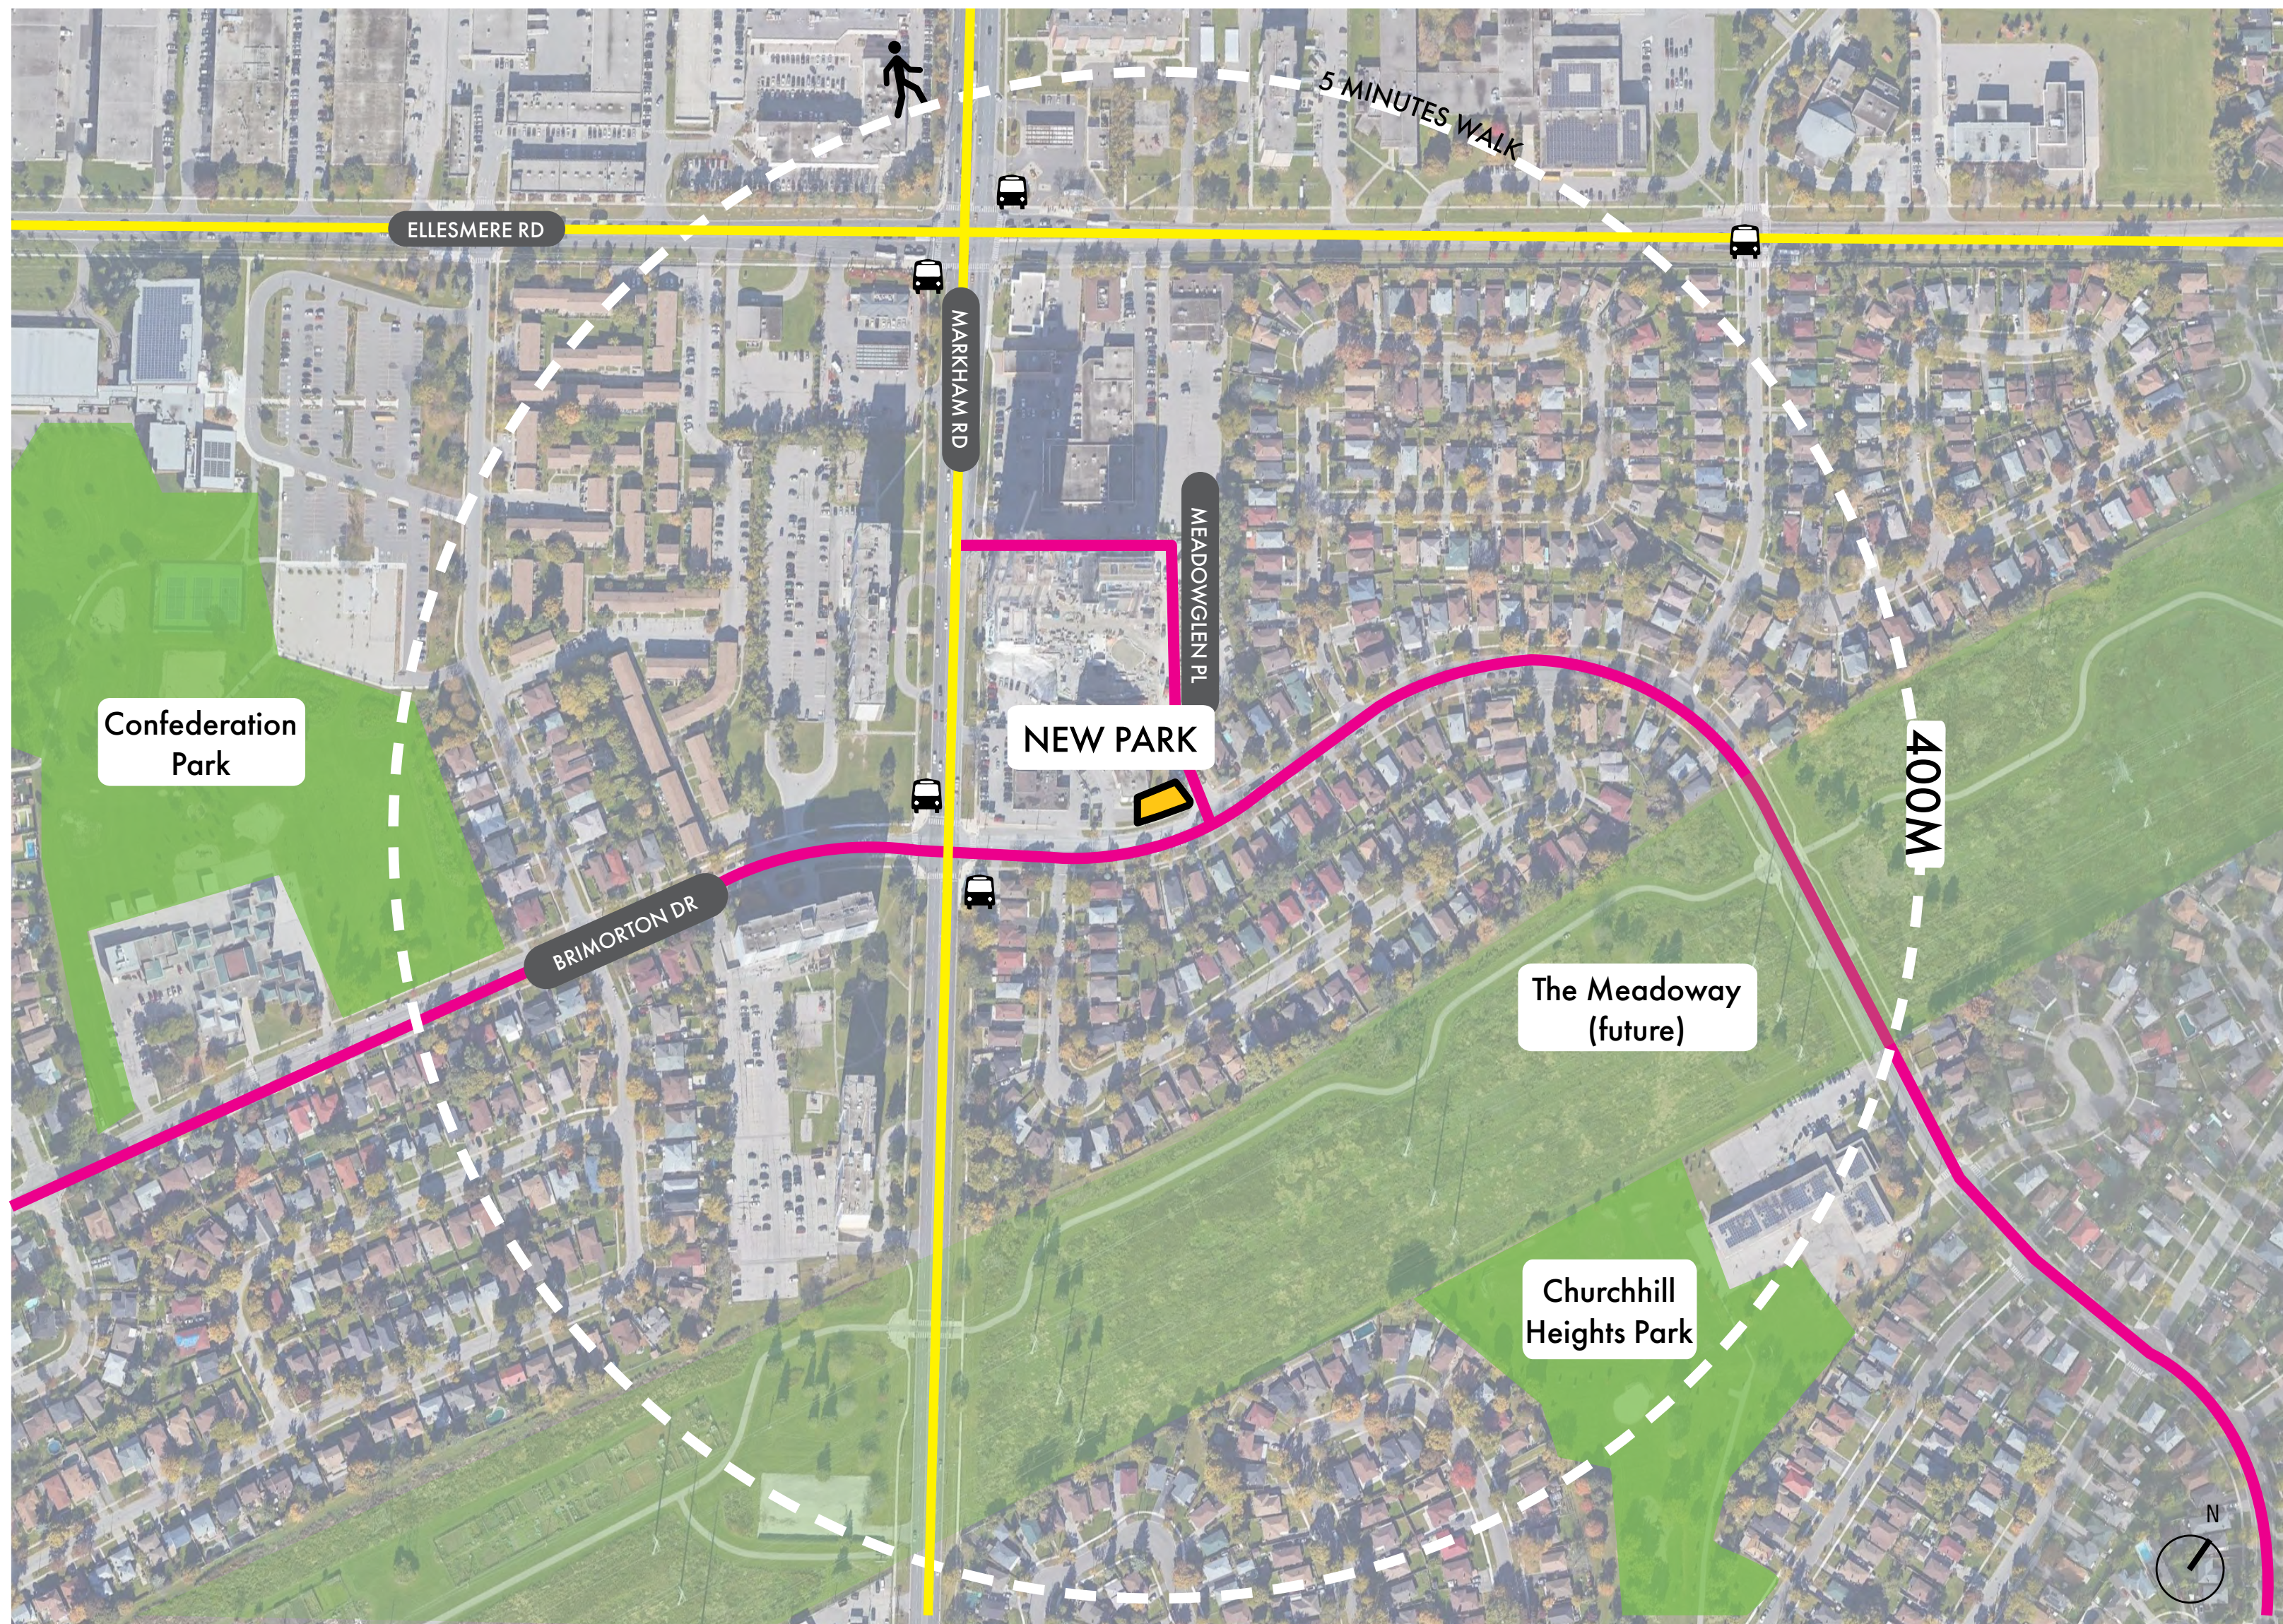

# Site Location

The new park on Brimorton Drive is located in the Scarborough-Guildwood neighbourhood.

The new 2024 m2 park is located at the south-east corner of Brimorton Drive and Meadowglen Place, east of Markham Road.

# Site Location

## LEGEND

-  New Park
-  500m Radius
-  Bus Stop
-  City Parks