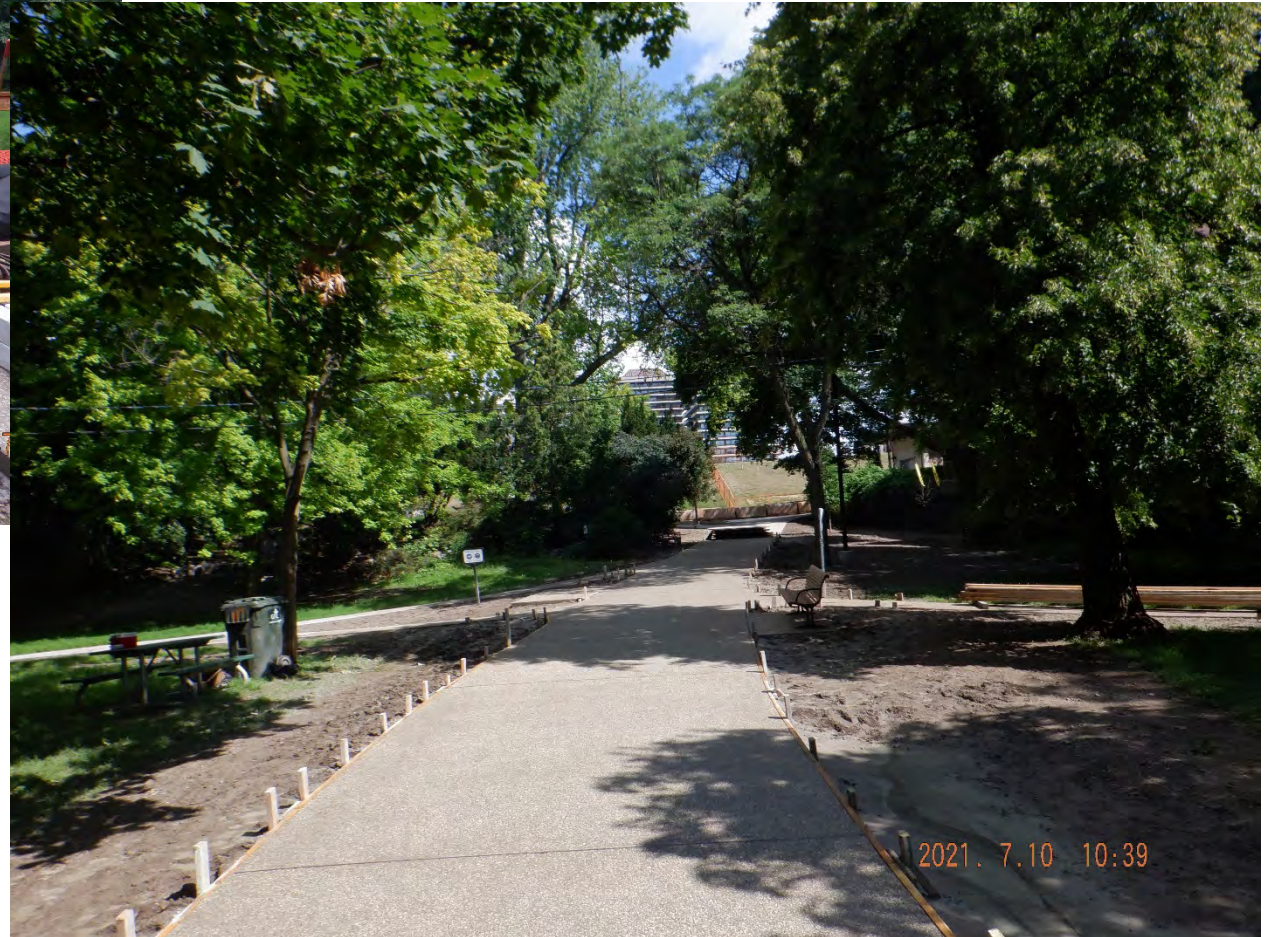

Rosehill Reservoir Rehabilitation & David A Balfour Park Installation

Community Update #44 – Photo Update
August 5, 2021

PUBLIC
AND PRIVATELY
NOT ALLOWED
ON THIS SLOPE

PLEASE
KEEP TO THE
WALKS

Washroom – south view

Washroom – north view

Washroom – west view

New driveway to the Parks Avoca Yard Building

Upper Perimeter Path – view from Avoca looking south

Rosehill Garden

Little park driveway - forms

Little Park driveway – new concrete

Little park driveway – forms
& new concrete
Looking north from
Summerhill Avenue

Ramp from Summerhill Gardens, looking west

New lighting standards installed west of Valve House (left photo) and south side of park (right photo)