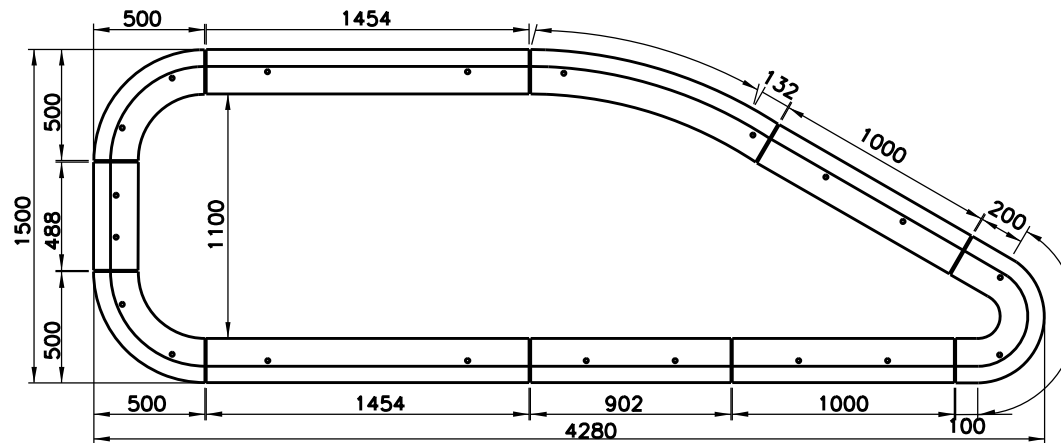

CURBSTONE ISLAND - TYPE C

CURBSTONE ISLAND - TYPE D

All dimensions are in millimetres unless otherwise shown.

ENGINEERING & CONSTRUCTION SERVICES STANDARD DRAWING

CURBSTONE ISLAND LAYOUTS

TYPE C AND TYPE D