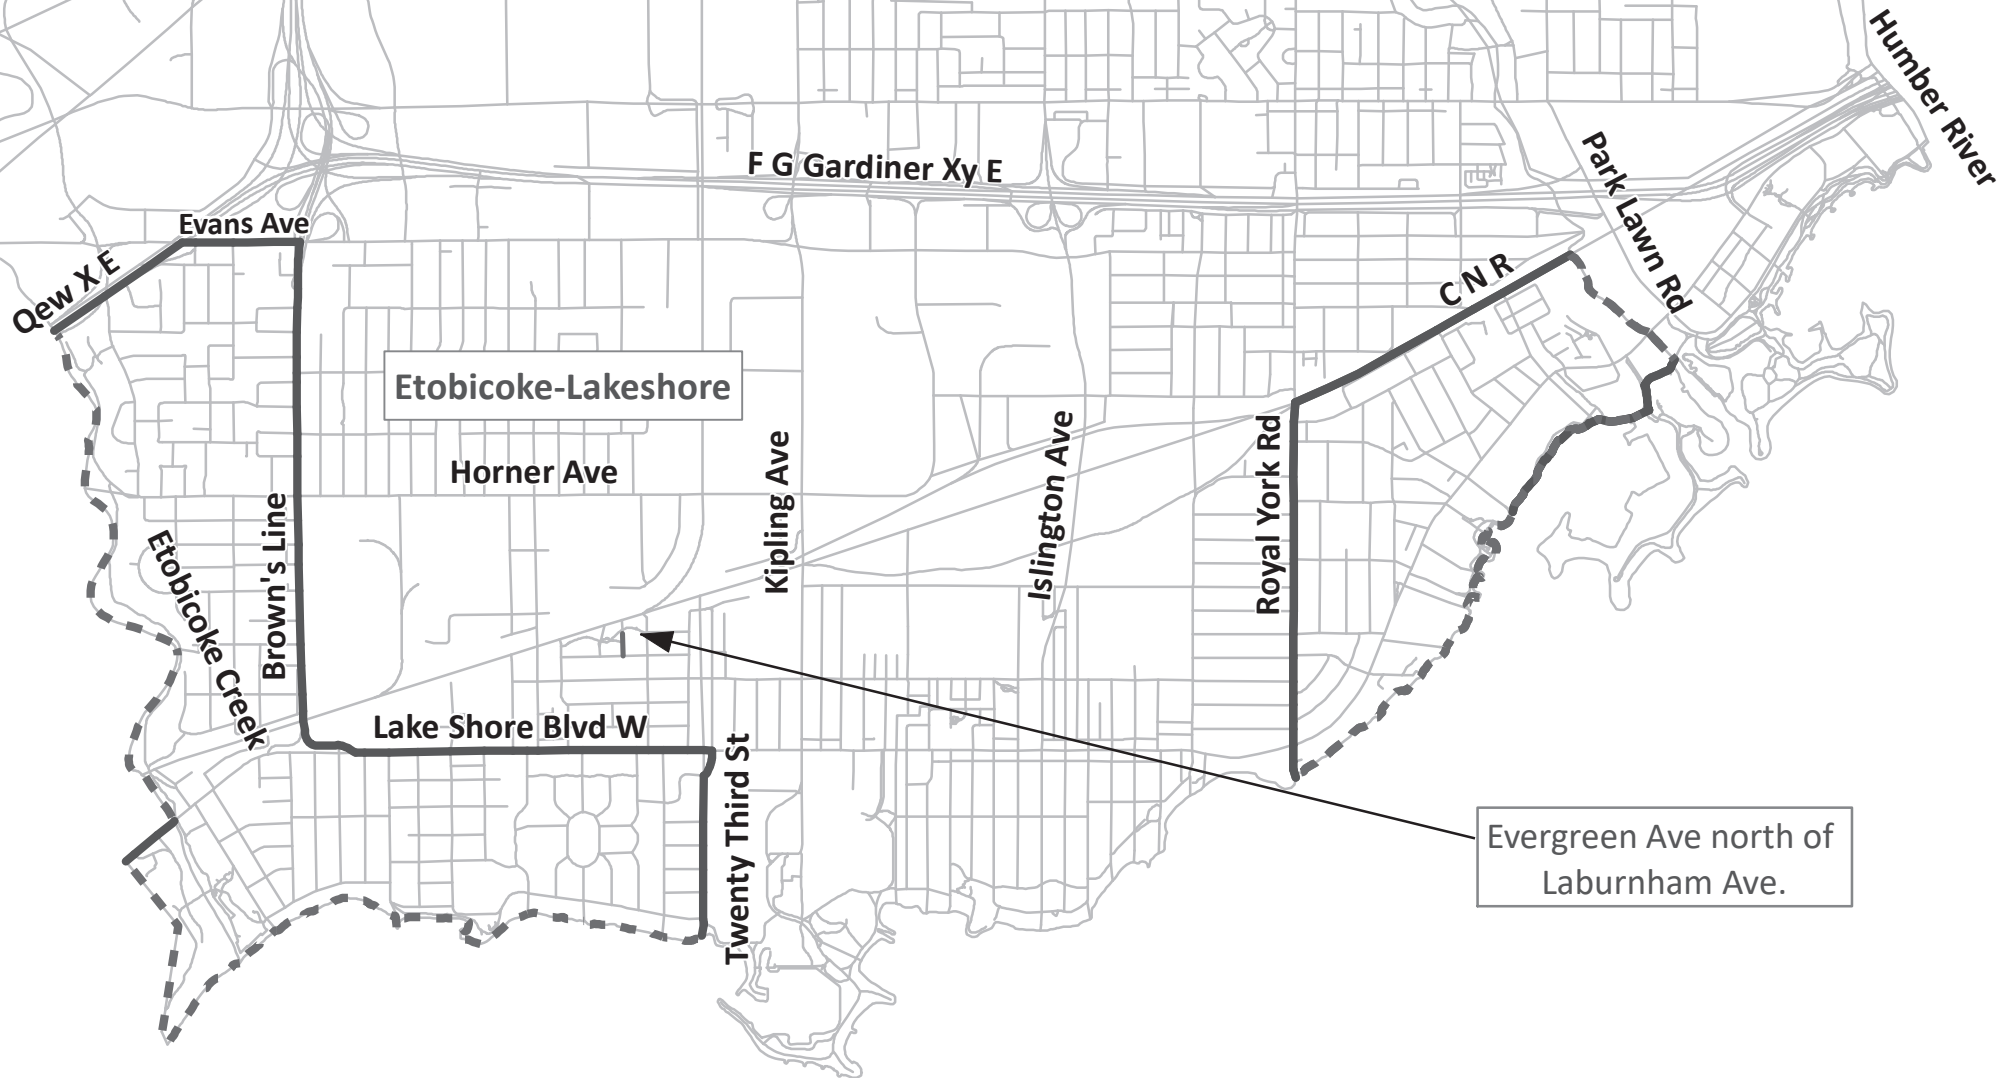

Etobicoke York District - Mechanical Leaf Collection 2021

November 8 - 22

Area 1

Etobicoke-Lakeshore

Horner Ave

Lake Shore Blvd W

Twenty Third St

Evergreen Ave north of Laburnham Ave.

0 0.75 1.5 3 Kilometers

- MLC Boundaries Rivers
- MLC Boundaries Roads
- MLC Streets