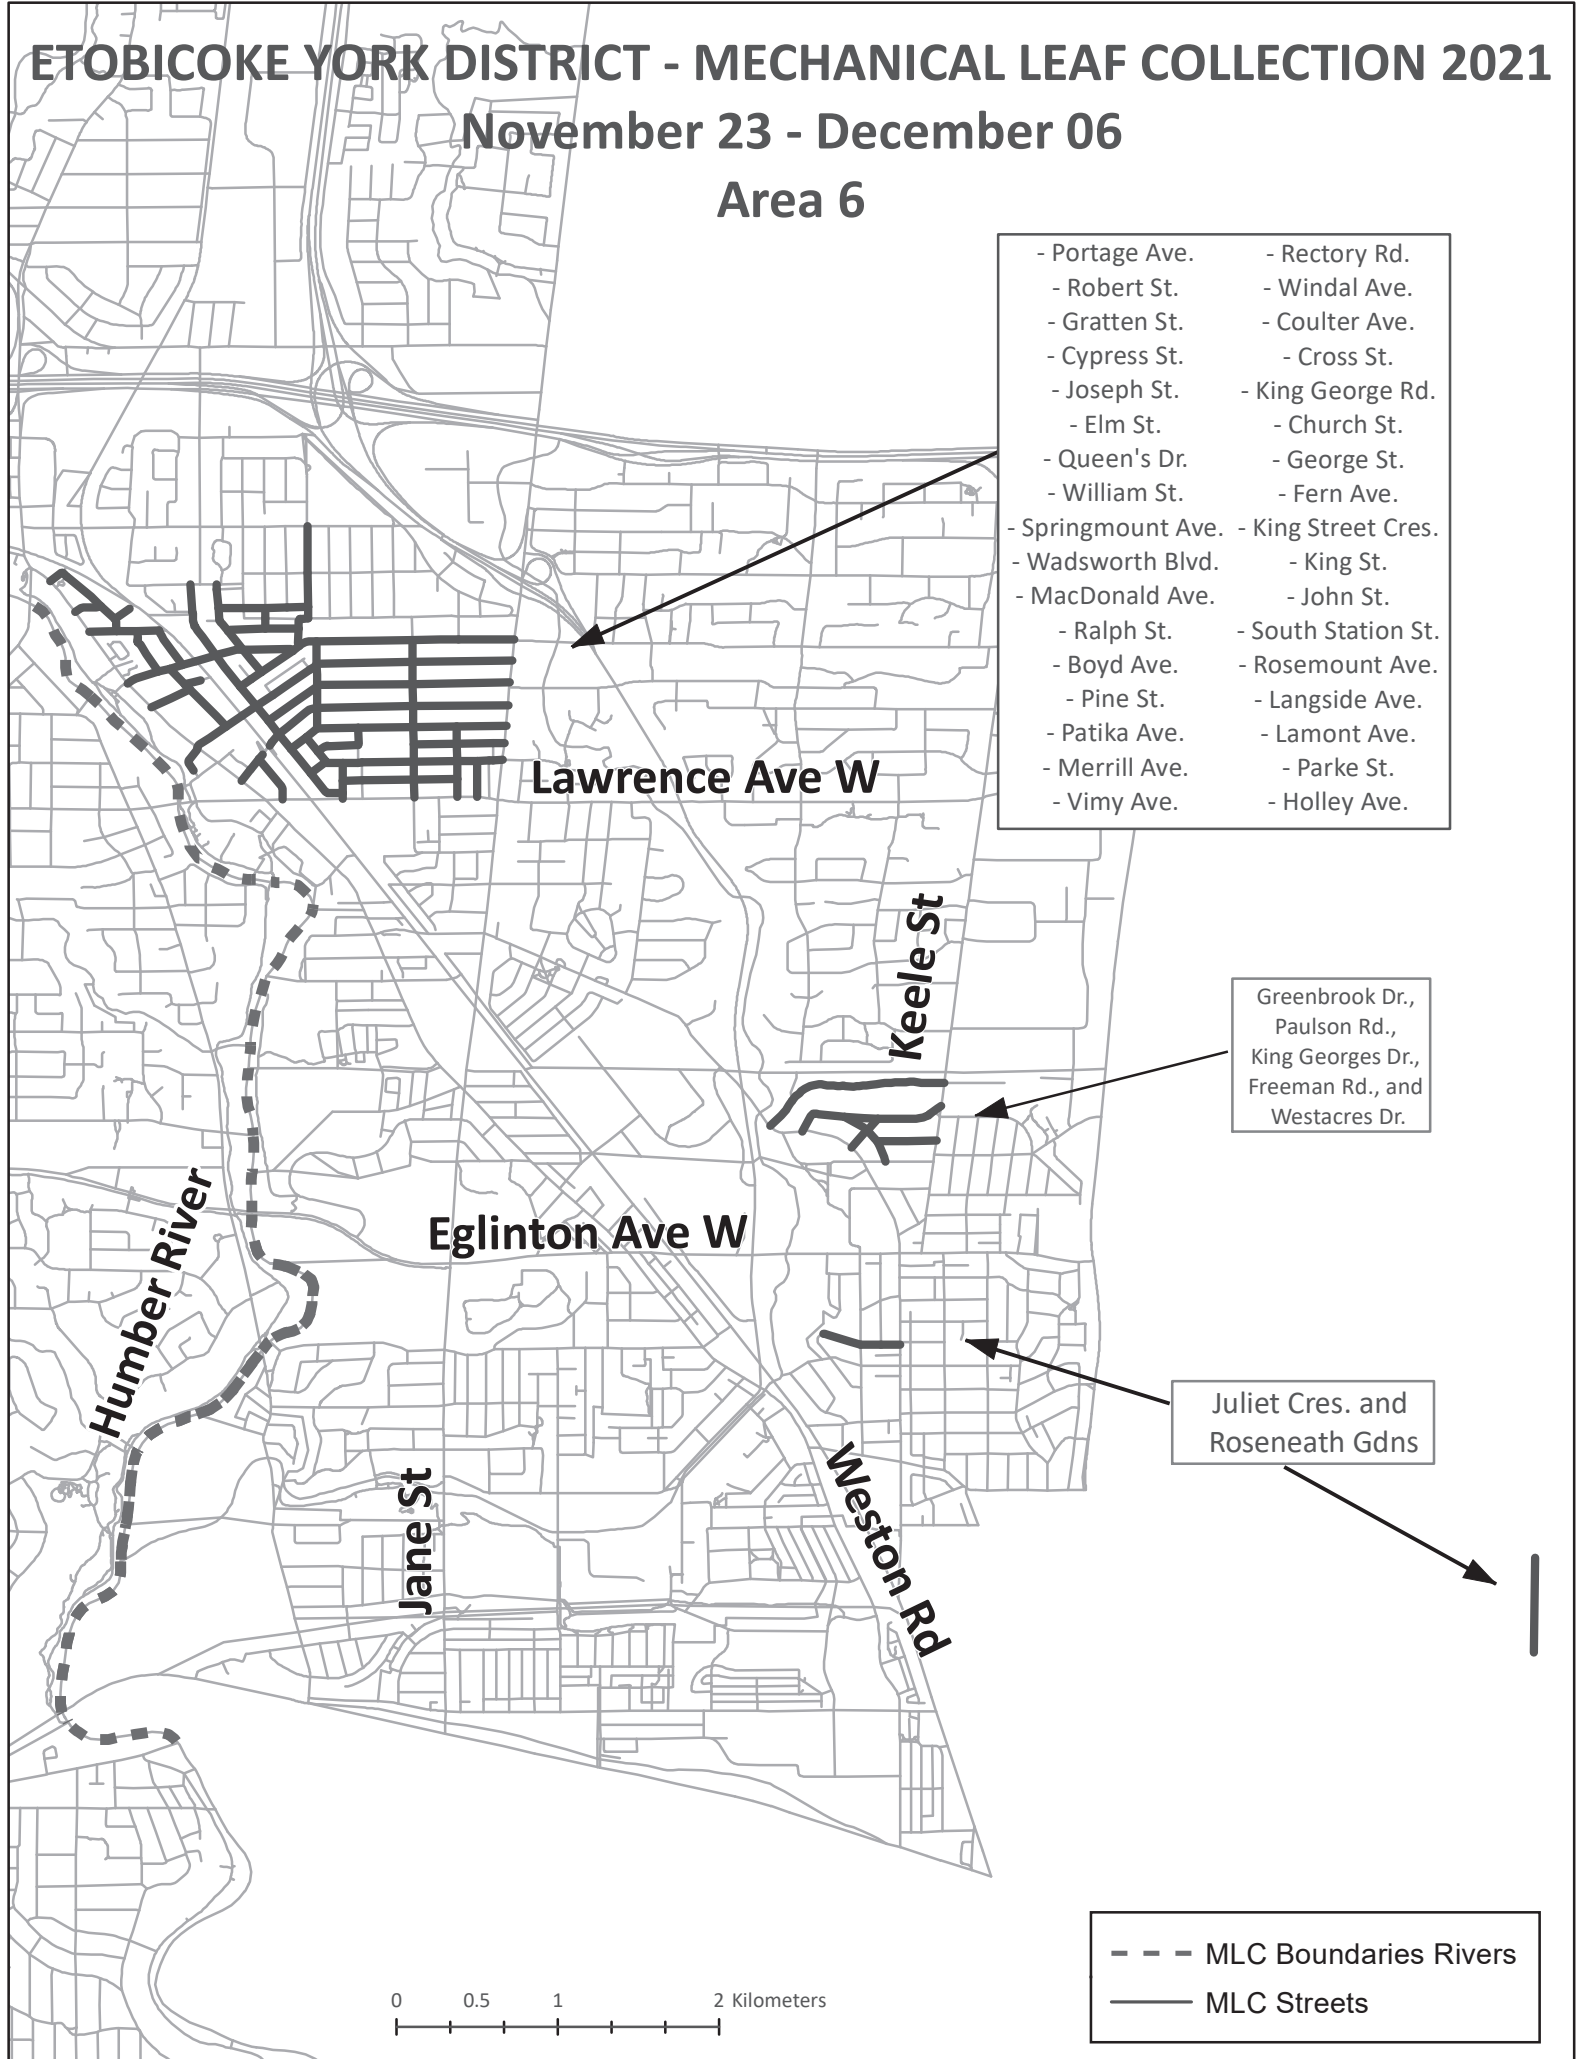

ETOBICOKE YORK DISTRICT - MECHANICAL LEAF COLLECTION 2021

November 23 - December 06

Area 6

- | | |
|--------------------|---------------------|
| - Portage Ave. | - Rectory Rd. |
| - Robert St. | - Windal Ave. |
| - Gratten St. | - Coulter Ave. |
| - Cypress St. | - Cross St. |
| - Joseph St. | - King George Rd. |
| - Elm St. | - Church St. |
| - Queen's Dr. | - George St. |
| - William St. | - Fern Ave. |
| - Springmount Ave. | - King Street Cres. |
| - Wadsworth Blvd. | - King St. |
| - MacDonald Ave. | - John St. |
| - Ralph St. | - South Station St. |
| - Boyd Ave. | - Rosemount Ave. |
| - Pine St. | - Langside Ave. |
| - Patika Ave. | - Lamont Ave. |
| - Merrill Ave. | - Parke St. |
| - Vimy Ave. | - Holley Ave. |

- Greenbrook Dr.,
Paulson Rd.,
King Georges Dr.,
Freeman Rd., and
Westacres Dr.

- Juliet Cres. and
Roseneath Gdns

0 0.5 1 2 Kilometers

- | | |
|-------|-----------------------|
| - - - | MLC Boundaries Rivers |
| — | MLC Streets |