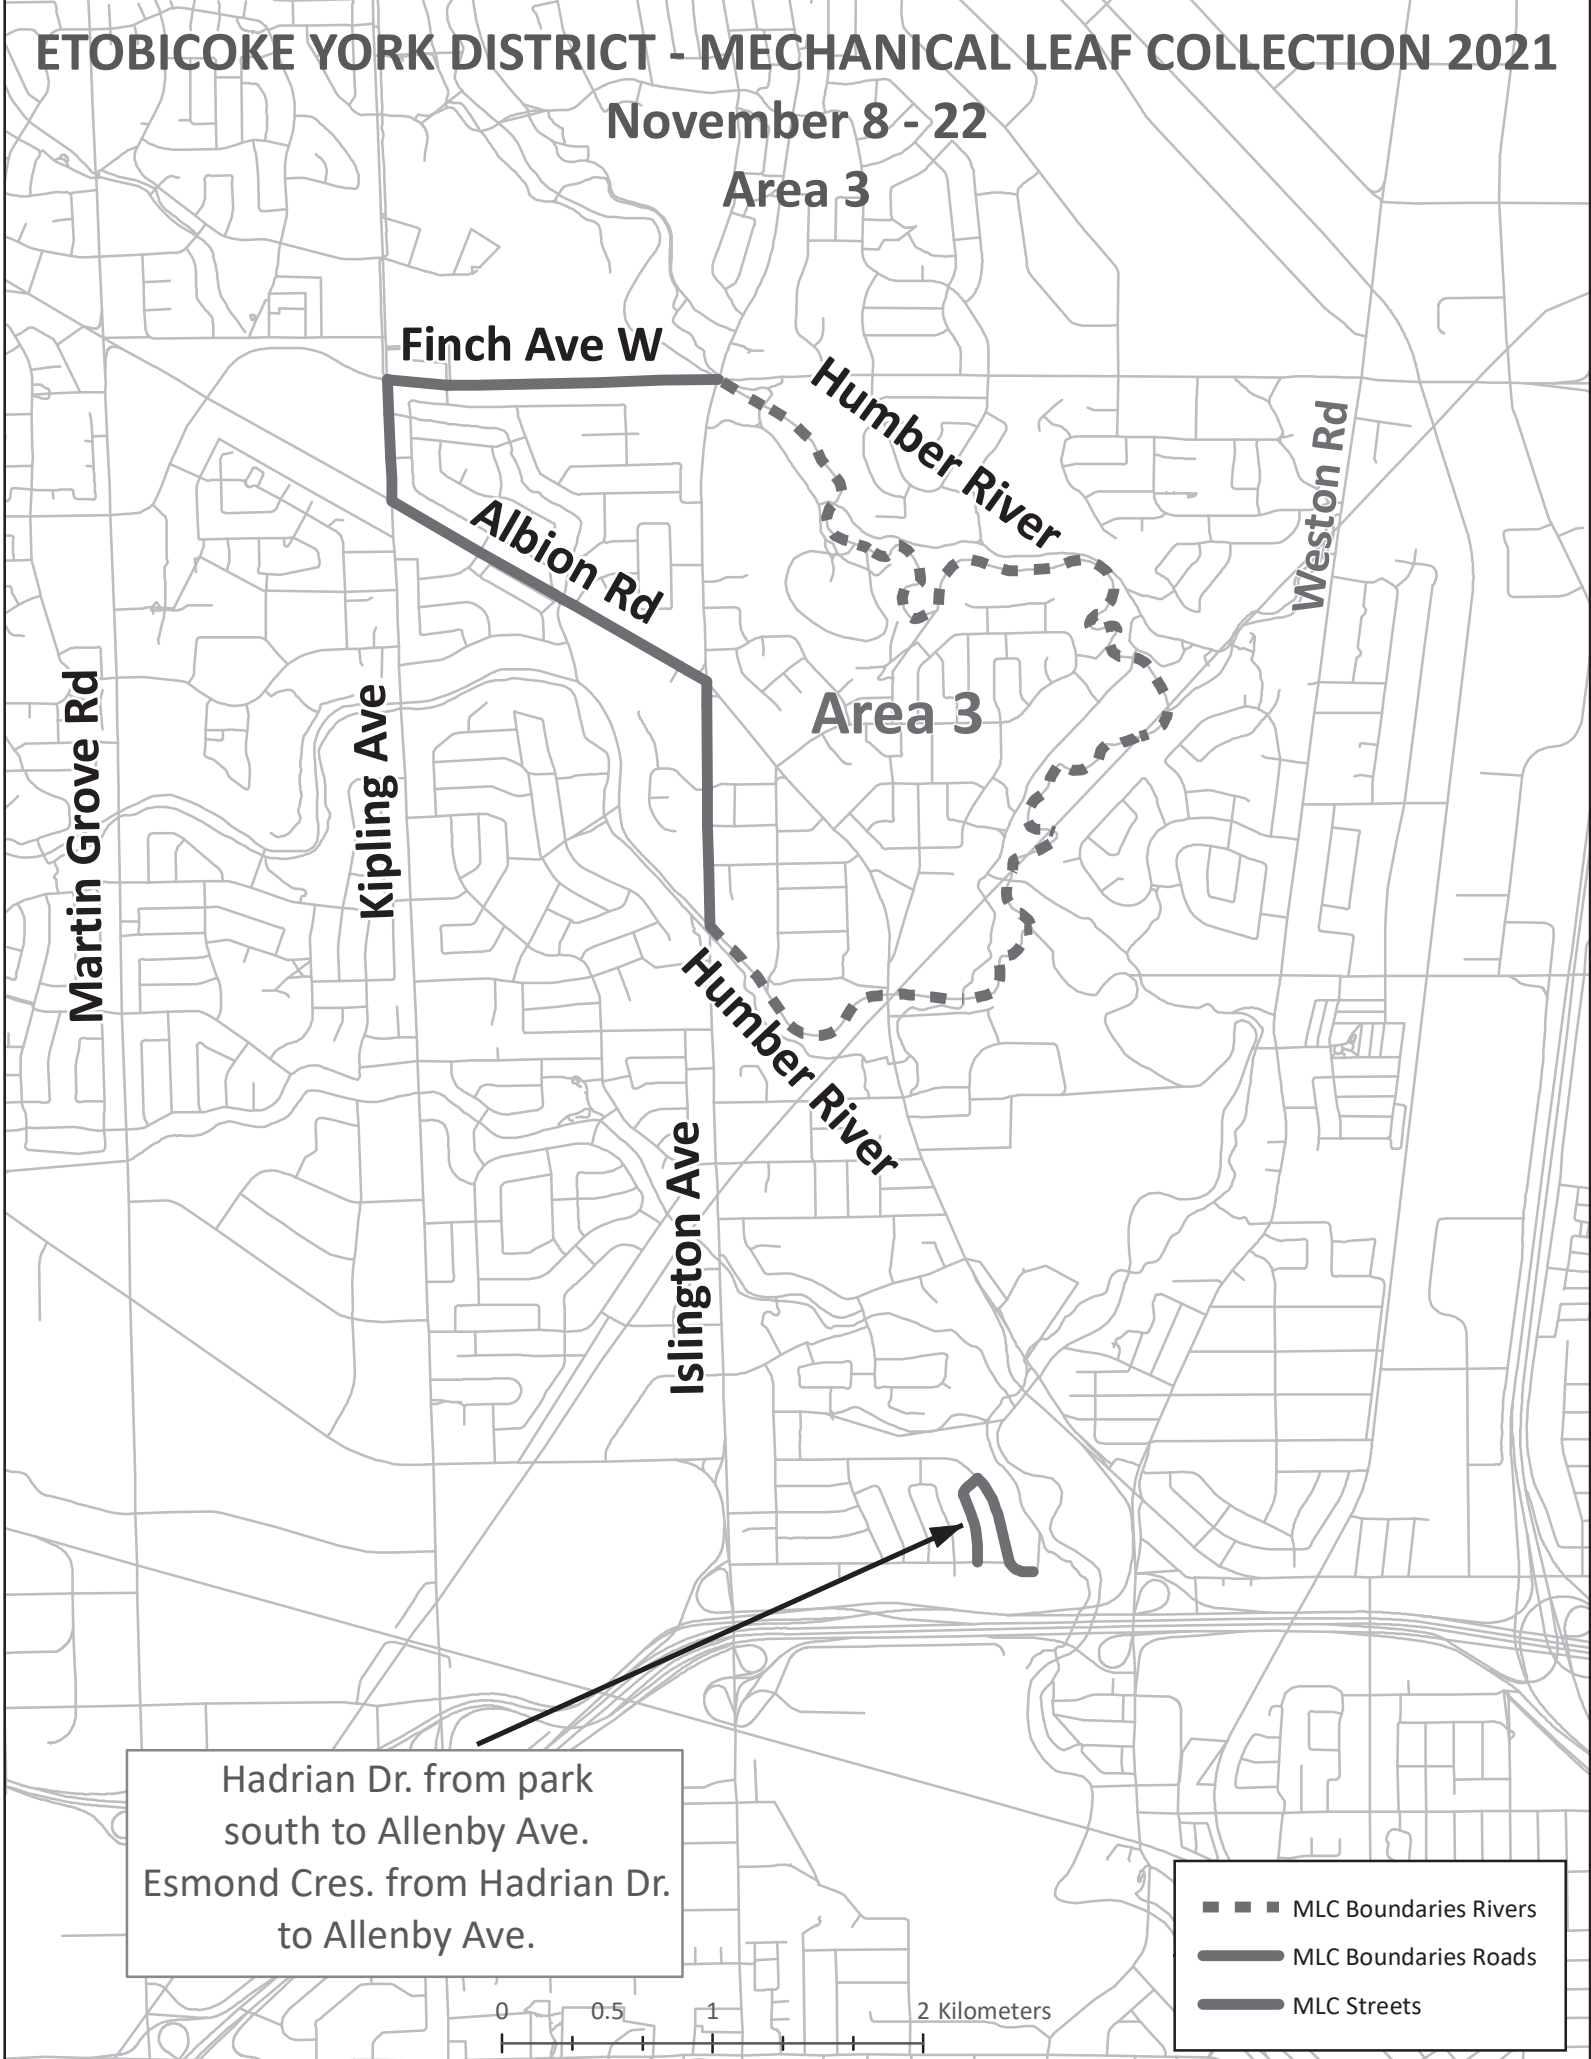

# ETOBICOKE YORK DISTRICT - MECHANICAL LEAF COLLECTION 2021

November 8 - 22

Area 3

Finch Ave W

Albion Rd

Kipling Ave

Islington Ave

Martin Grove Rd

Weston Rd

Area 3

Humber River

Humber River

Hadrian Dr. from park south to Allenby Ave.  
Esmond Cres. from Hadrian Dr. to Allenby Ave.

0 0.5 1 2 Kilometers

- MLC Boundaries Rivers
- MLC Boundaries Roads
- MLC Streets