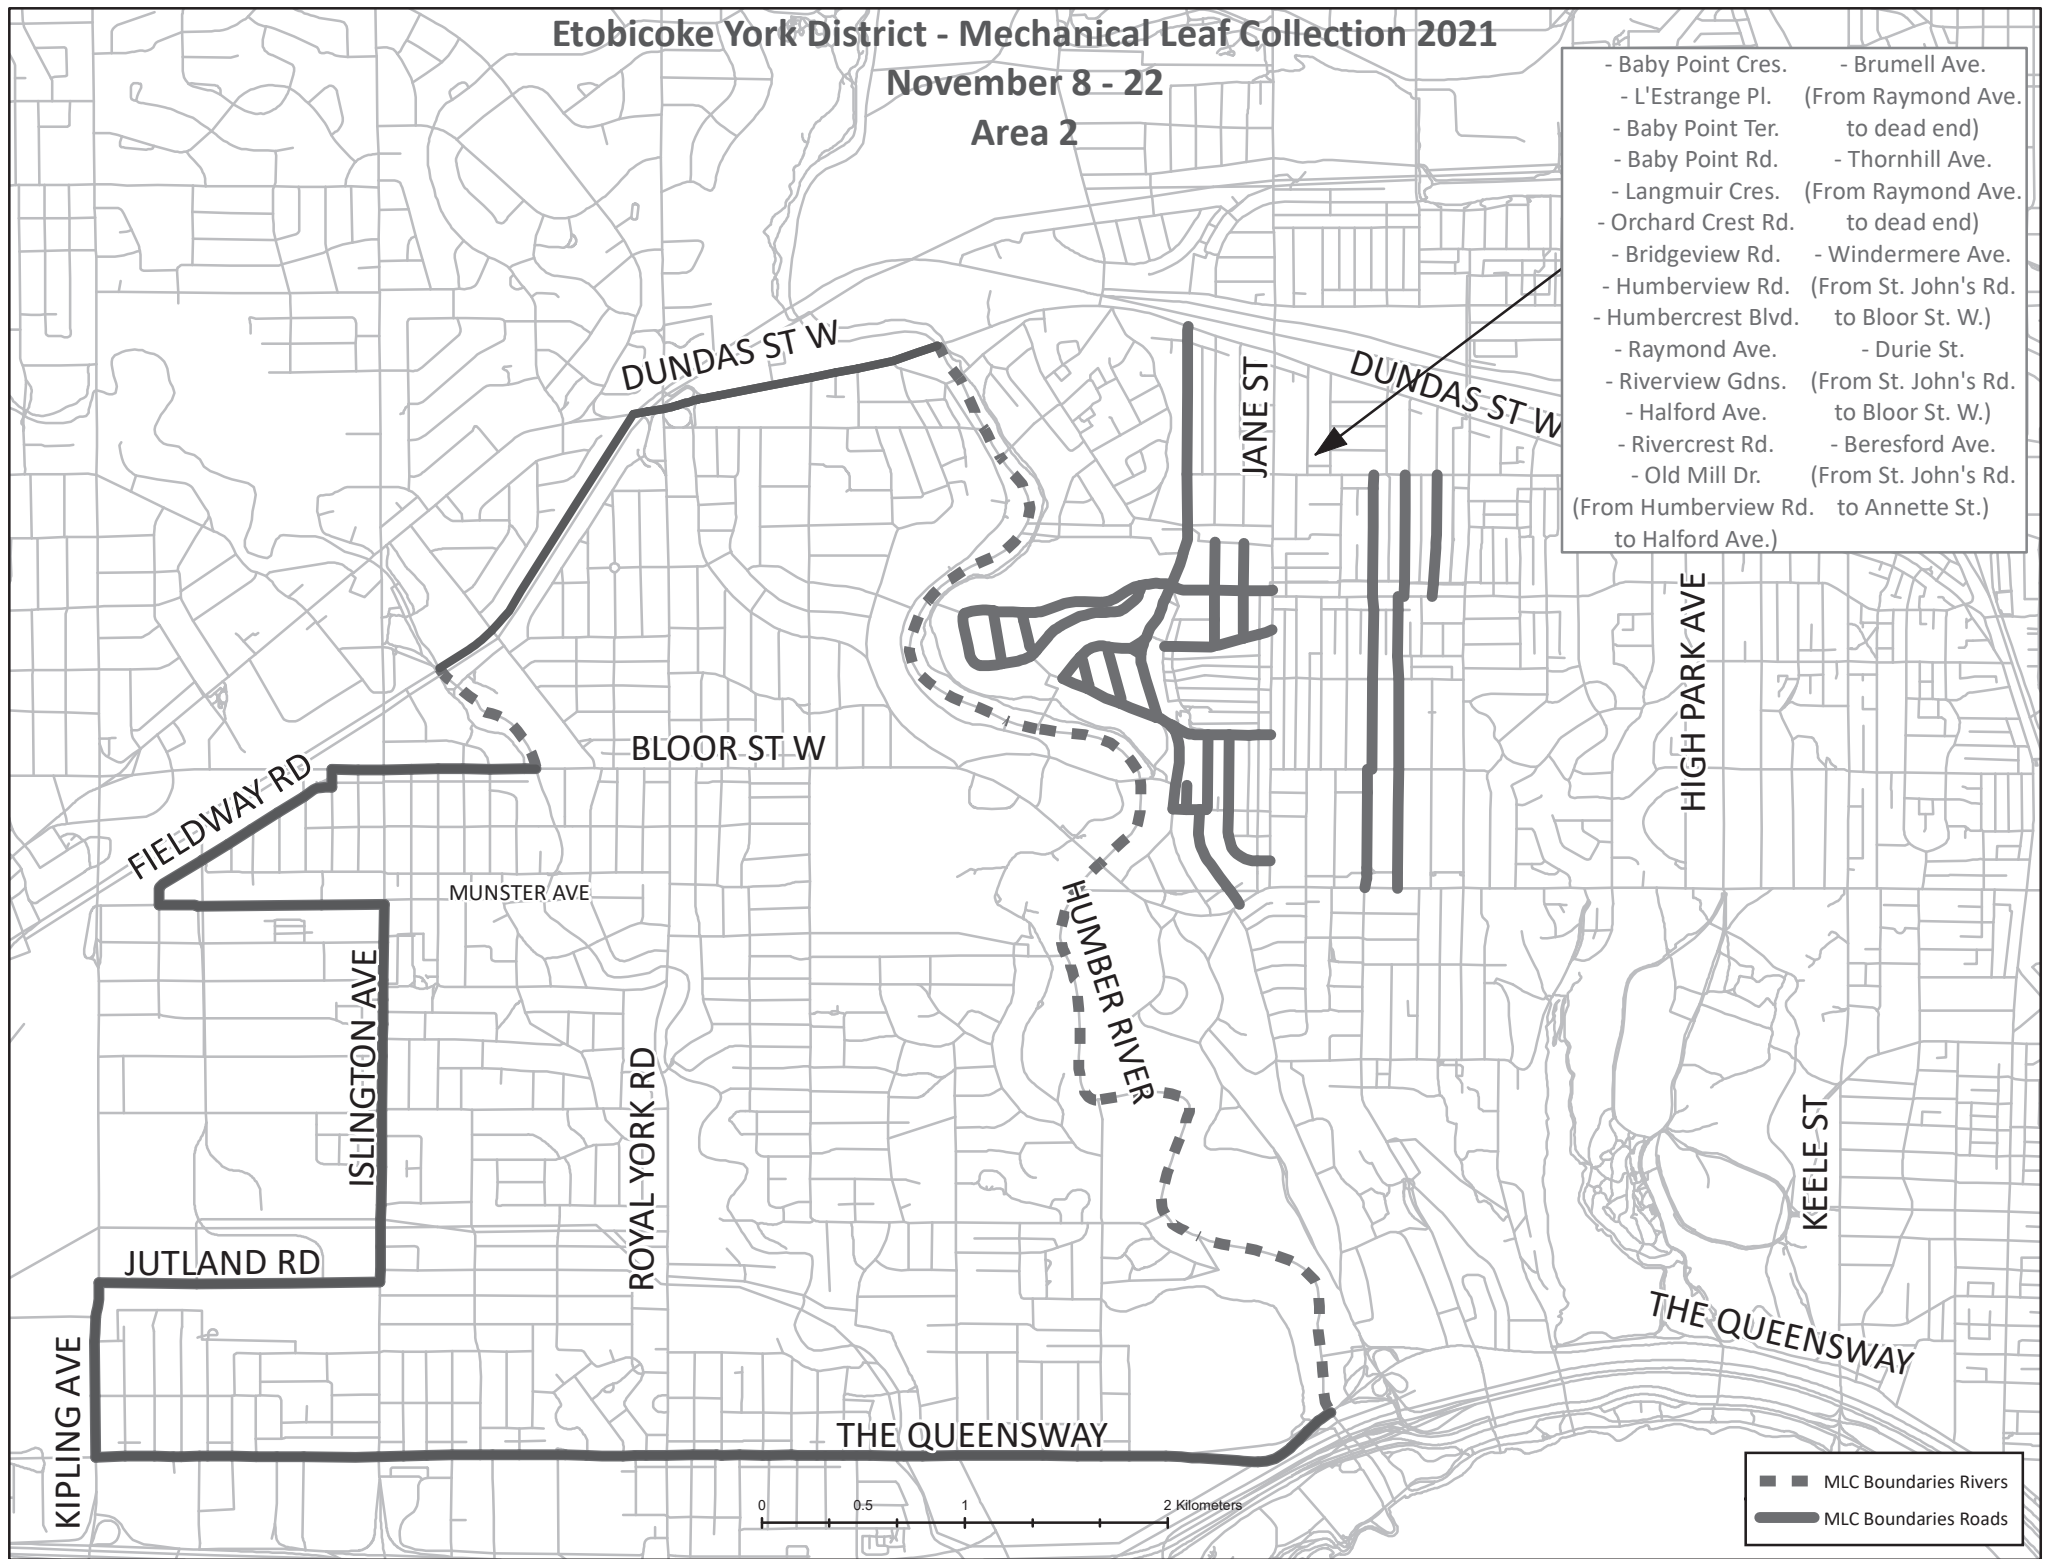

# Etobicoke York District - Mechanical Leaf Collection 2021

November 8 - 22

Area 2

- Baby Point Cres.
- L'Estrange Pl.
- Baby Point Ter.
- Baby Point Rd.
- Langmuir Cres.
- Orchard Crest Rd.
- Bridgeview Rd.
- Humberview Rd.
- Humbercrest Blvd.
- Raymond Ave.
- Riverview Gdns.
- Halford Ave.
- Rivercrest Rd.
- Old Mill Dr.
- Brumell Ave.
- (From Raymond Ave. to dead end)
- Thornhill Ave.
- (From Raymond Ave. to dead end)
- Windermere Ave.
- (From St. John's Rd. to Bloor St. W.)
- Durie St.
- (From St. John's Rd. to Bloor St. W.)
- Beresford Ave.
- (From St. John's Rd. to Annette St.)
- to Halford Ave.)

■ MLC Boundaries Rivers  
— MLC Boundaries Roads